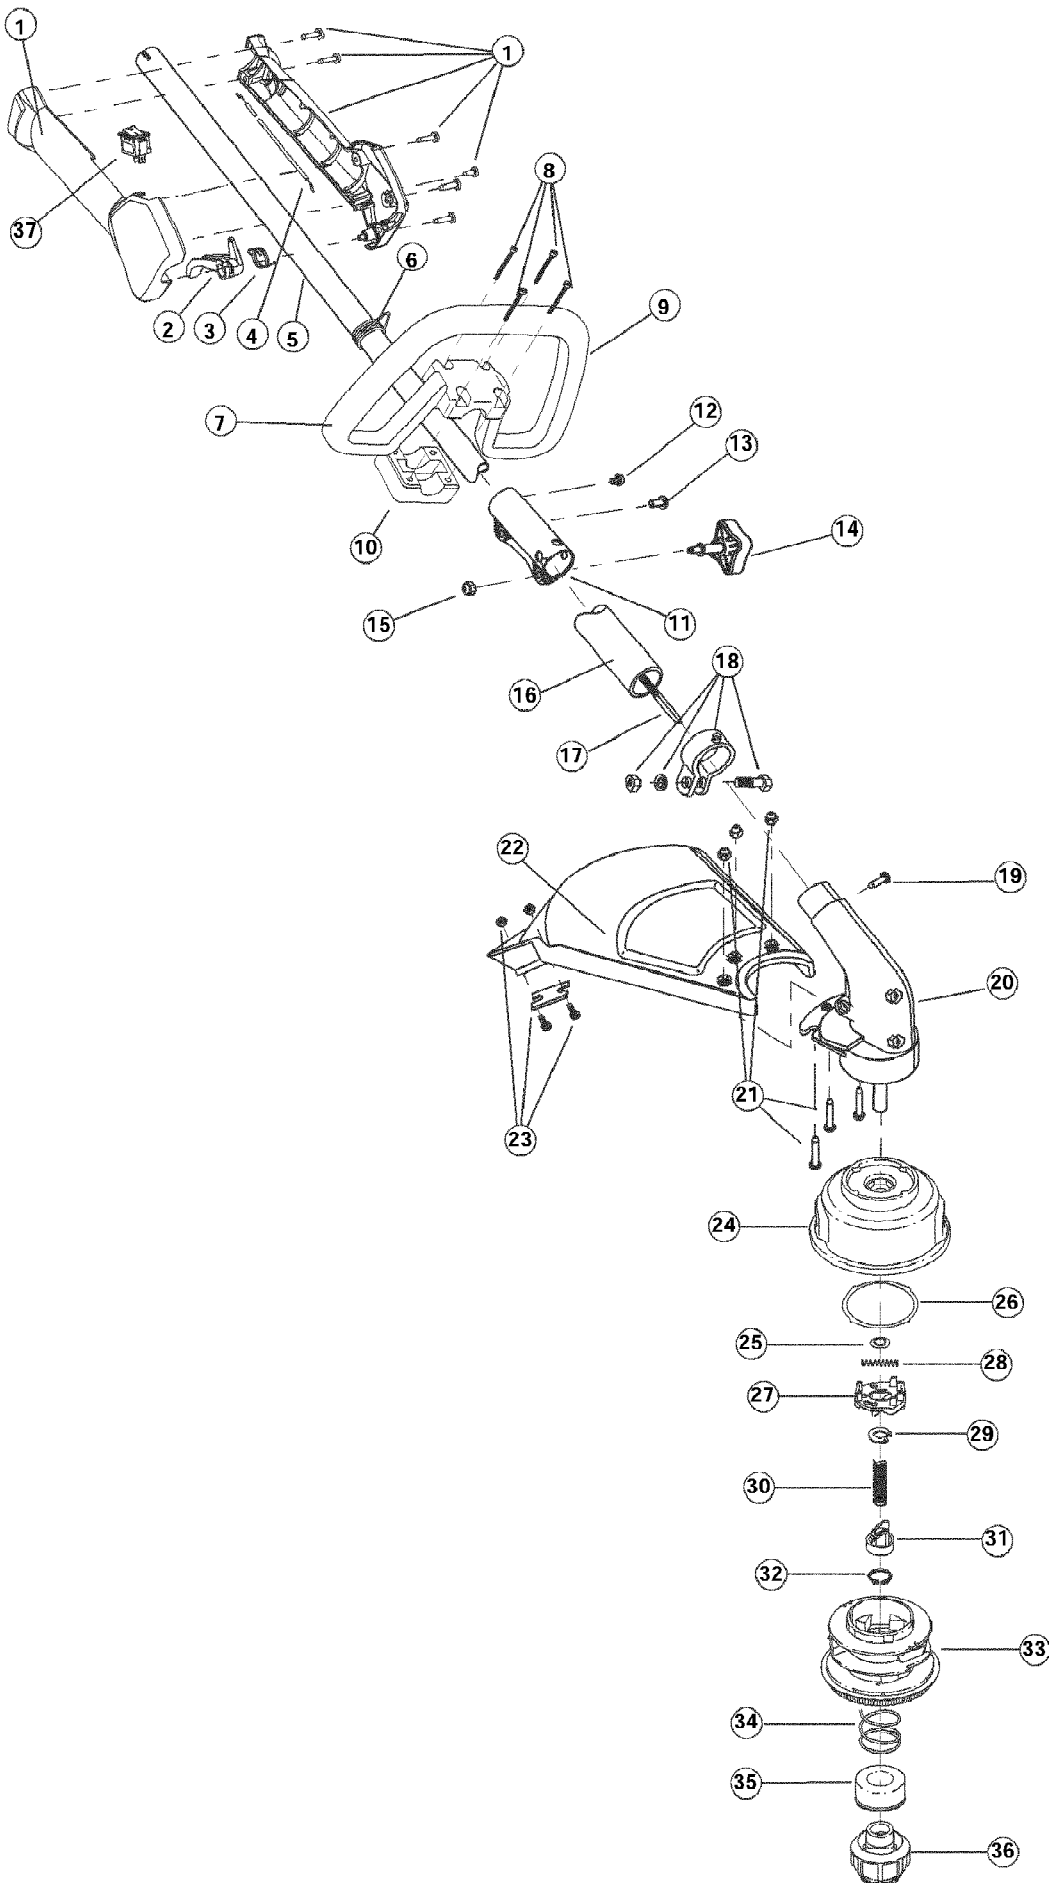

TB75SS 41ADT75C066
Boom And Trimmer

TB75SS 41ADT75C066
Boom And Trimmer

Page 2 of 5

Ref #	Part Number	Qty	S/P/F	Description
1	753-04234	1		Throttle Housing Assembly (includes 2, 3 & 37)
2	791-00042	1	S	Throttle Trigger
3	791-182690	1		Throttle Trigger Spring
4	753-04405	1	S	Throttle Cable Assembly
5	753-04236	1	/P	Upper Drive Shaft Housing Assembly
6	791-610327	1		Harness Clip
7	791-180869	1		Deluxe D-Handle Assembly (includes 8-10)
8	791-181070	1		Screw
9	791-182167	1		Deluxe D-Handle
10	791-182168	1		Bottom Clamp
11	753-04406	1	S	Split-Boom Coupler (includes 12-15)
12	791-182057	1		Screw
13	791-181617	1		Bolt
14	791-181981	1		Adjustment Knob
15	791-181886	1		Knob Retaining Bolt
16	753-1212	1	S	Lower Drive Shaft Housing Assembly
17	791-181166	1		Lower Flexible Drive Shaft
18	791-153597	1		Lower Clamp Assembly (includes 19)
19	791-145569	1	/P	Anti-Rotation Screw
20	753-04309	1		Gear Box Assembly (includes 18, 24-36)
21	791-180547	1		Shield Mounting Hardware
22	753-1213	1	/P	Shield and Blade Assembly
23	791-181823	1		Blade Assembly
24	791-181457	1		Outer Spool and Eyelet Assembly w/ Retainer
25	791-181458	1		Retainer
26	791-181561	1		Thrust Washer
27	753-04257	1	/P	Slider
28	791-181459	1		Small Spring
29	791-181532	1		E-Clip
30	791-181531	1		Spring
31	791-181462	1		Plunger
32	791-181463	1		C-Clip
33	791-181464	1	S	Inner Reel
34	791-181465	1		Large Spring
35	791-181467	1		Foam Seal
36	791-181468	1	S	Bump Head Knob Assembly (includes 34 & 35)
37	791-182405	1	/P	Switch
	753-04218	1		Reel and Line Assembly Optional Accessory: Item Not Shown
	791-682075B	1	/P	Shoulder Strap Assembly Optional Accessory: Item Not Shown