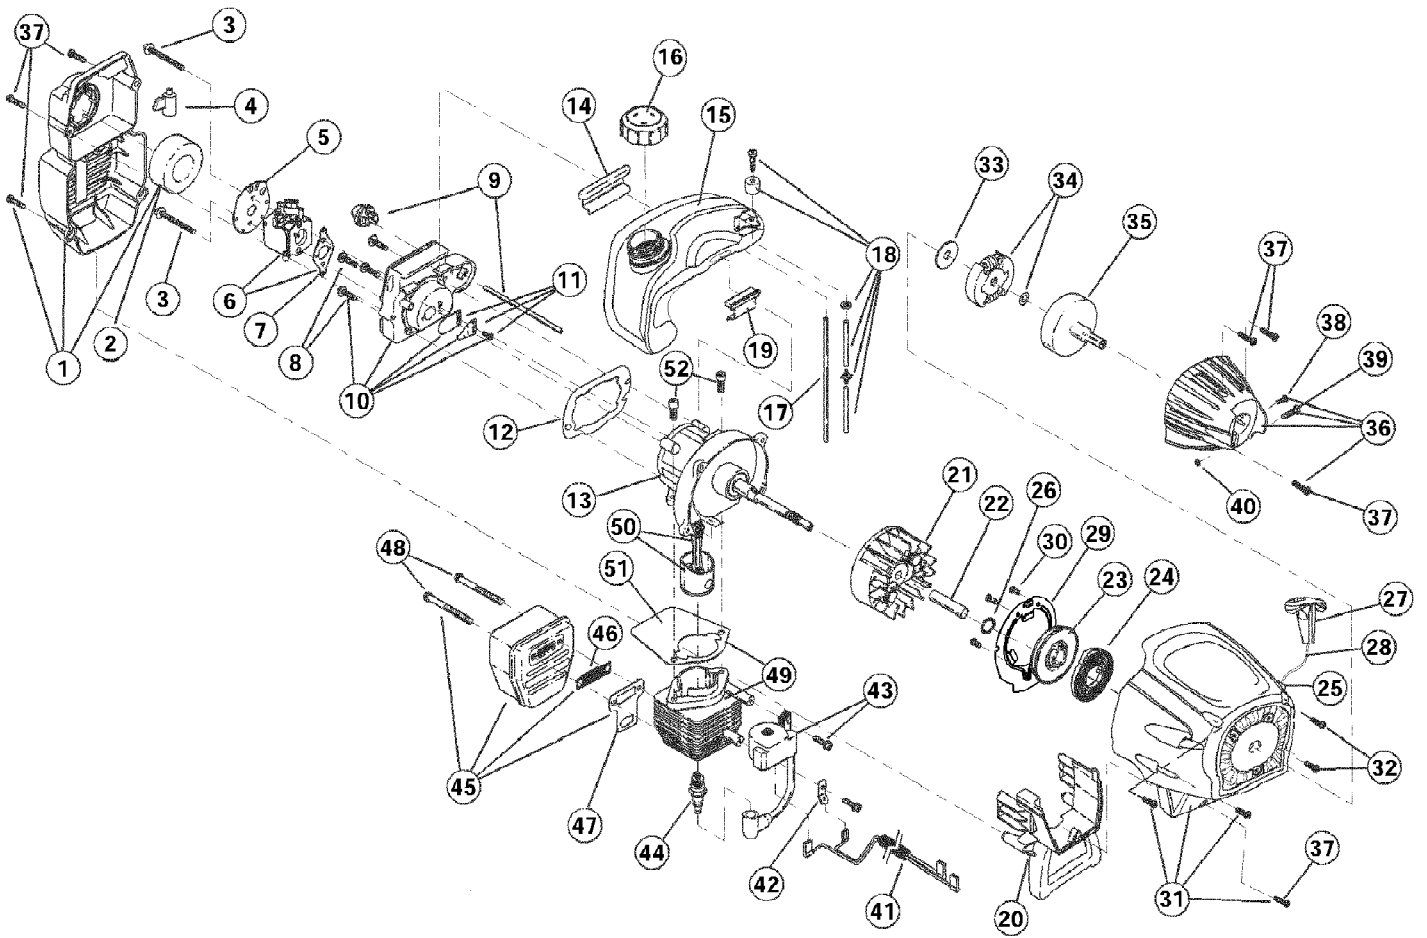

TB75SS 41ADT75C066
Engine

Page 3 of 5

TB75SS 41ADT75C066
Engine

Page 4 of 5

Ref #	Part Number	Qty	S/P/F	Description
1	753-1192	1		Air Cleaner/Muffler Cover Assembly (includes 2 & 37)
2	791-180350B	1	/P	Air Cleaner Filter
3	791-180351	1		Carburetor Mounting Screw Assembly
4	753-1193	1	S	Choke Extension
5	753-1194	1	S	Choke Plate
6	753-04338	1	/P	Carburetor Assembly (includes 7 & 18)
7	791-610675	1		Carburetor Gasket
8	791-181860	1		Carb Mount Screw
9	791-683974B	1	/P	Primer and Hose Assembly
10	753-1196	1	/P	Carb Mount Assembly (includes 8, 11 & 12)
11	791-684451	1		Reed Assembly
12	753-1208	1	/P	Carburetor Mount Gasket
13	753-04401	1		Crank Case Service Assembly (includes 8)
14	791-612134	1		Rear Mounting Pad
15	753-04307	1	/P	Fuel Tank Assembly (includes 16-18)
16	753-04084	1	/P	Fuel Cap Assembly
17	791-181168	1	S	Fuel Return Line
18	753-04233	1		Fuel Line Assembly
19	791-145308	1		Front Mounting Pad
20	791-182064	1	S	Shroud Extension and Stand
21	791-182736	1	S	Flywheel Assembly
22	791-181525	1		Spacer
23	753-04459	1	/P	Recoil Pulley Assembly
24	753-04286	1		Recoil Spring
25	753-1200	1		Rope Guide
26	753-04288	1	/P	Pulley Retainer
27	791-181079	1	S	Pull Handle
28	791-613103	1		Rope
29	753-04417	1	/P	Pressure Plate Assembly
30	753-1202	1		Plate Screw
31	753-04402	1		Starter Housing Assembly (includes 23-30, 32 & 37)
32	791-181862	1	/P	Housing Screw
33	791-182368	1	S	Clutch Washer
34	791-182369	1	S	Clutch Rotor Assembly
35	791-153592	1	/P	Clutch Drum Assembly
36	753-04403	1		Clutch Cover Assembly (includes 37-40)
37	791-181345	1	/P	Cover Screw
38	791-182519	1		Anti-Rotation Screw
39	753-04003	1		Clamping Screw
40	791-180217	1	S	Clamping Nut
41	791-182798	1		Wire Leads and Sleeve
42	791-611063	1	/P	Ground Tab
43	753-04336	1		Module Assembly
44	791-610311B	1	/P	Spark Plug
45	791-182066	1	S	Muffler Assembly (includes 47, 48)
46	791-182747	1		Spark Arrestor Screen
47	753-04159	1	S	Exhaust Gasket
48	791-147575	1		Muffler Mounting Bolt Assembly
49	753-04323	1	S	Cylinder Assembly (includes 51, 52)
50	753-1207	1	S	Piston and Rod Assembly