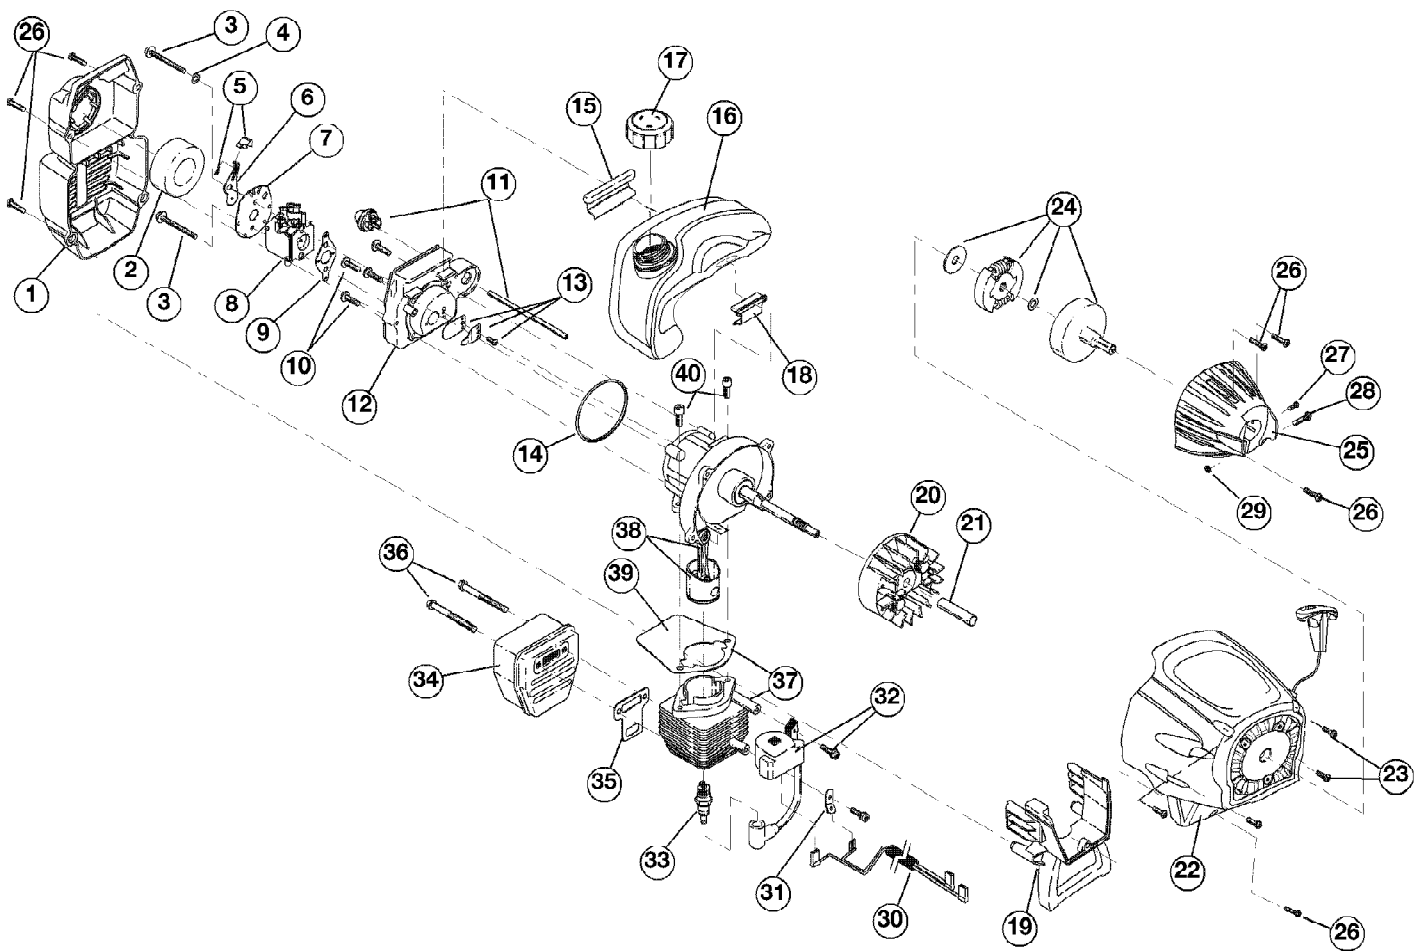

TB70SS 41DDT70C966  
Engine Assembly

TB70SS 41DDT70C966  
Engine Assembly

Page 2 of 4

Ref #	Part Number	Qty	S/P/F	Description
1	753-04511	1	/P	Air Cleaner Cover Assembly (Incl. Ref No.2 & 26)
2	791-180350B	1	/P	Air Cleaner Filter
3	791-180351	1		Carburetor Mounting Screw Assembly
4	936-0271	1	/P	Wavey Washer
5	791-182202	1	/P	Choke Knob w/Screw
6	753-04418	1	/P	Choke Lever (Incl. Ref No.5)
7	753-04419	1	/P	Choke Plate (Incl. Ref No.6)
8	753-05133	1		Carburetor Assembly (Incl. Ref No.9)
9	791-610675	1		Carburetor Gasket
10	791-181860	1		Carb Mount Screw
11	791-683974B	1	/P	Primer & Hose Assembly
12	753-1196	1	/P	Carb Mount Assembly (Incl. Ref No.10, 13 & 14)
13	791-684451	1		Reed Assembly
14	753-1208	1	/P	O-Ring
15	791-612134	1		Rear Mounting Pad
16	753-04307	1	/P	Fuel Tank Assembly (Incl. Ref No.17)
17	791-182529	1		Fuel Cap Assembly
18	791-145308	1		Front Mounting Pad
19	753-05091	1	/P	Shroud Extension & Stand (Incl. Ref No.26)
20	753-05240	1	/P	Flywheel Assembly
20	914-04016	1	/P	Woodruff Key.125 x .375 Not shown
21	791-181525	1		Spacer
22	753-05775	1		Starter Housing Assembly (Incl. Ref No.23 & 26)
23	791-181862	1	/P	Housing Screw
24	753-05860	1	/P	Clutch Rotor Assembly
25	753-04403	1		Clutch Cover Assembly (Incl. Ref No.26-29)
26	791-181345	1	/P	Cover Screw
27	791-182519	1		Anti-Rotation Screw
28	753-04003	1		Clamping Screw
29	791-180217	1	S	Clamping Nut
30	753-05025	1	/P	Wire Leads and Sleeve
31	791-611063	1	/P	Ground Tab
32	753-04336	1		Module Assembly (Incl. Ref No.31)
33	791-610311B	1	/P	Spark Plug
34	753-05169	1	/P	Muffler Assembly (Incl. Ref No.35, 36 & Spark Arrestor)
35	791-180680	1		Exhaust Gasket
36	710-04188A	1	/P	Muffler Mounting Bolts
37	753-04814	1	/P	Cylinder Assembly (Incl. Ref No.39 & 40)
38	753-04367	1	/P	Piston and Rod Assembly
39	753-04182	1		Cylinder Gasket
40	791-182723	1		Cylinder Bolt
	753-1209	1		Piston Ring Set Not Shown
	753-04812	1	/P	Short Block Assembly Not Shown (Incl. Ref No. Crankcase, 10, 33 & 37-40)