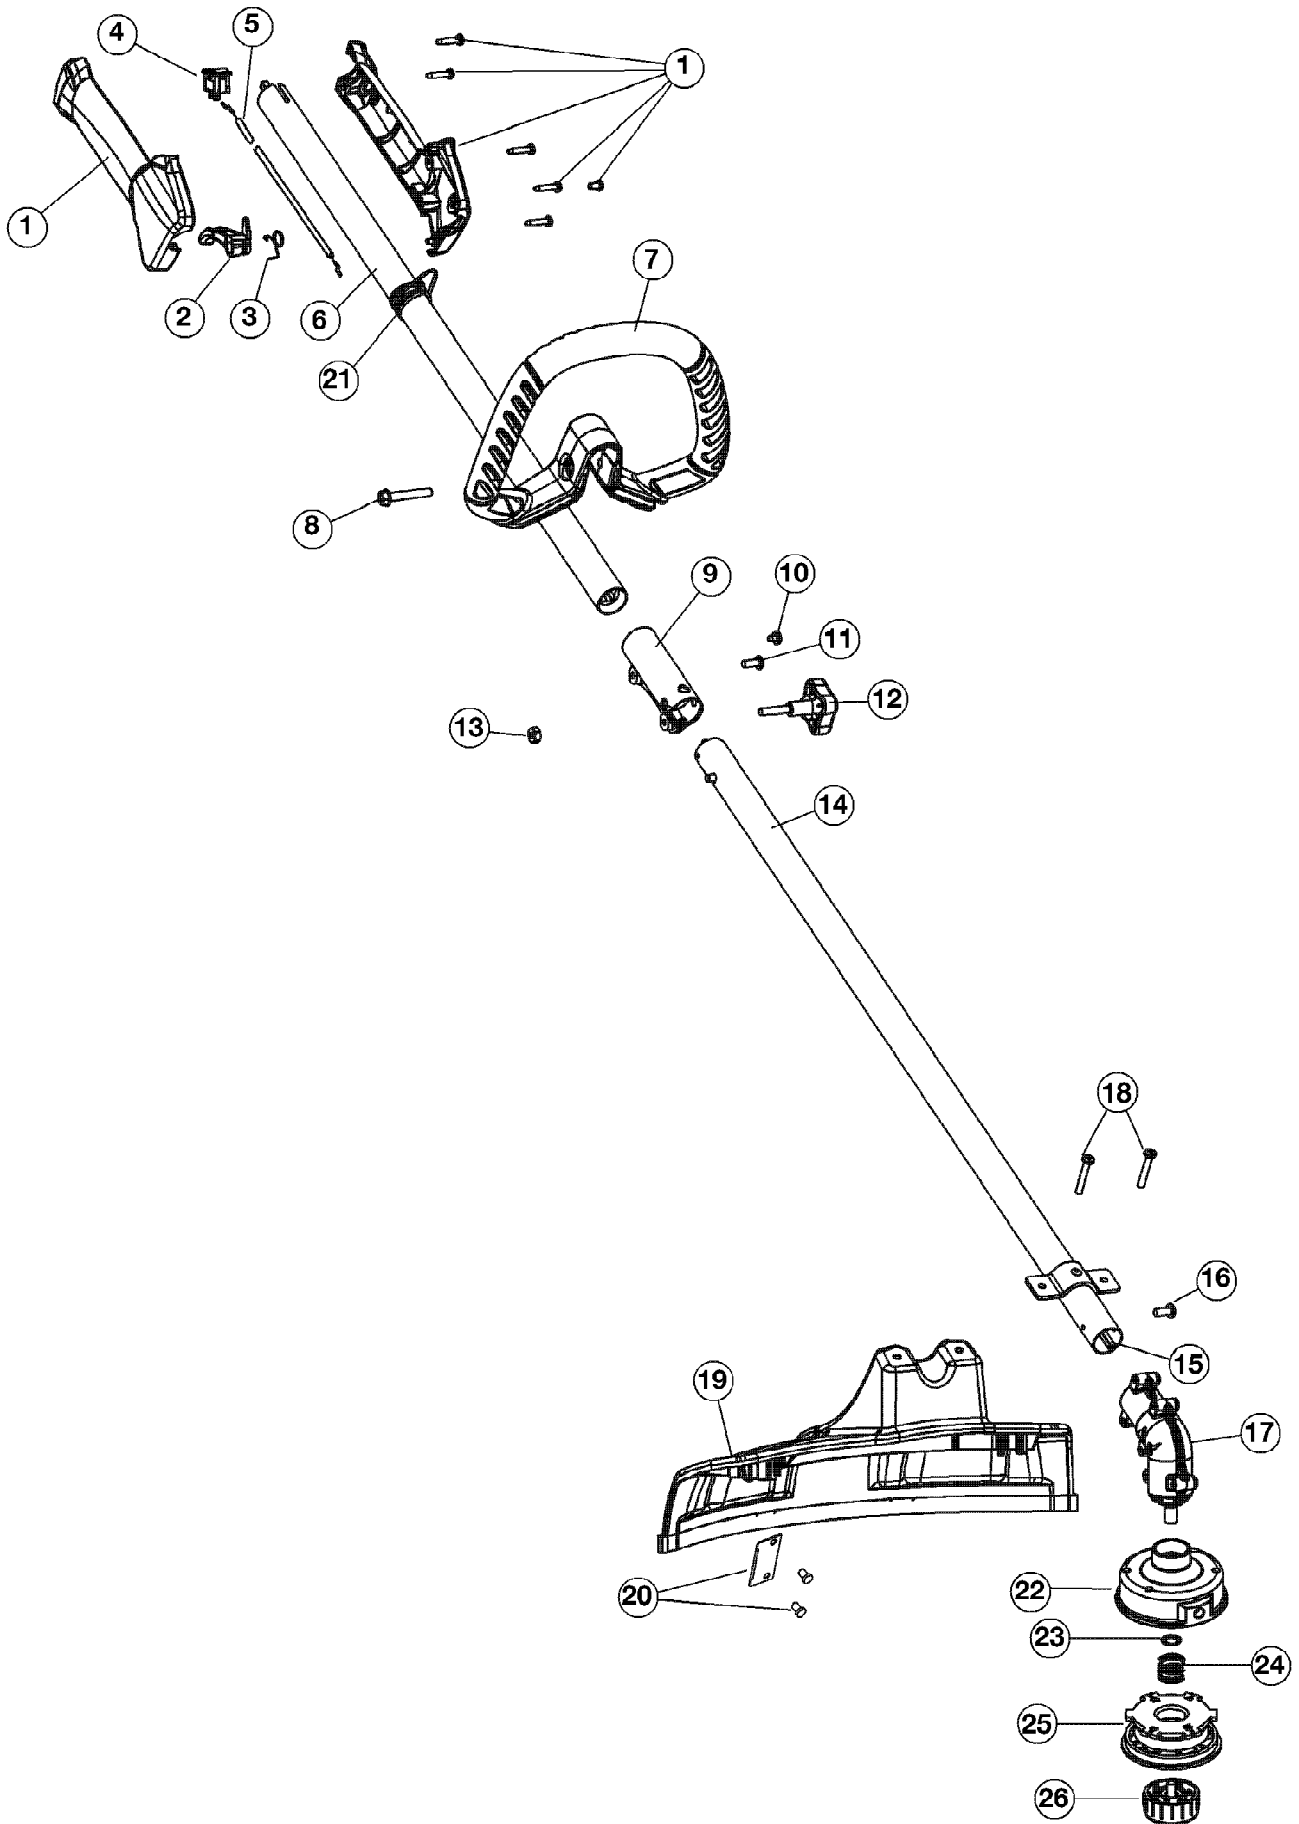

TB70SS 41DDT70C966
General Assembly

TB70SS 41DDT70C966
General Assembly

Page 4 of 4

Ref #	Part Number	Qty	S/P/F	Description
1	753-04234	1		Throttle Housing Assembly (Incl. Ref No. 2-4)
2	753-04119	1	/P	Throttle Trigger
3	791-182690	1		Throttle Trigger Spring
4	791-182405	1	/P	Switch
5	746-04085A	1	/P	Throttle Cable Assembly
6	753-04344	1	/P	Upper Drive Shaft Housing Assembly
7	753-06039	1		Deluxe D-Handle Assembly (Incl. Ref No. 8)
8	753-06040	1		Bolt
9	753-1190	1	/P	Split Boom Coupler (Incl. Ref No.10-13)
10	791-182057	1		Screw
11	791-181617	1		Bolt
12	791-181981	1		Adjustment Knob (Incl. Ref No 13)
13	712-04018A	1	/P	Knob Retaining Nut
14	753-06139	1		Lower Drive Shaft Housing Assembly
15	753-05267	1		Lower Flexible Drive Shaft
16	7039	1	/P	Anti-Rotation Screw
17	753-06140	1		Gear Box Assembly (Incl. Ref No.16)
18	753-06125	1		Shield Mounting Screws
19	753-06123	1		Shield Assembly (Incl. Ref No.18 & 20)
20	753-06126	1		Blade Assembly
21	791-610327	1		Shoulder Strap Clip
22	753-04284	1		Outer Spool Assembly
23	791-610660	1		Retainer
24	791-610317B	1	/P	Spring
25	753-1155	1	/P	Inner Reel
26	791-153066B	1	/P	Bump Knob Assembly
	953-1156	1	/P	Reel & Line Assembly Not Shown
	791-682075B	1	/P	Shoulder Strap Not Shown
	753-05778	1		Fixed Line Insert Not Shown