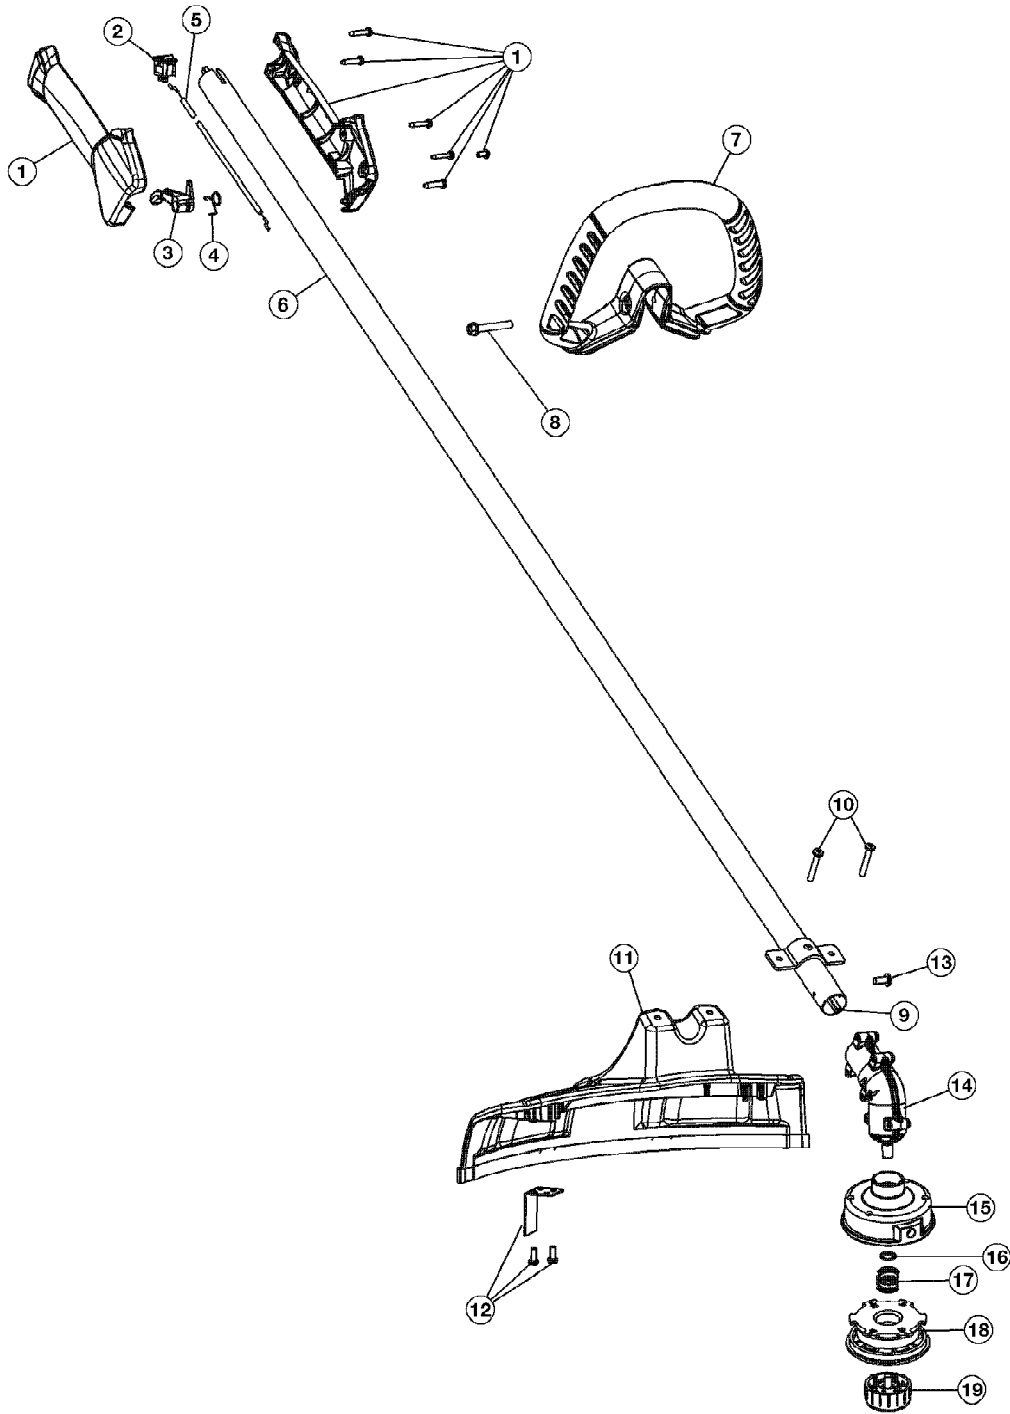

TB65SS 41DDT65G966
General Assembly

TB65SS 41DDT65G966
General Assembly

Page 4 of 4

Ref #	Part Number	Qty	S/P/F	Description
1	753-04234	1		Throttle Housing Assembly (includes 2-4)
2	791-182405	1	/P	Switch
3	753-04119	1	/P	Throttle Trigger
4	791-182690	1		Throttle Trigger Spring
5	746-04085A	1	/P	Throttle Cable
6	753-06228	1		Drive Shaft Housing Assembly
7	753-06039	1		Deluxe D-Handle Assembly (includes 8)
8	753-06040	1		Bolt
9	753-04117	1	/P	Flexible Drive Shaft
10	753-06125	1		Guard Mounting Screw
11	753-06123	1		Guard Assembly (includes 12)
12	753-06126	1		Blade Assembly
13	7039	1	/P	Anti-Rotation Screw
14	753-06165	1		Gearbox Assembly (includes 15-19)
15	753-04284	1		Outer Spool Assembly (includes 16)
16	791-610660	1		Retainer
17	791-610317B	1	/P	Spring
18	753-1155	1	/P	Inner Reel
19	791-153066B	1	/P	Bump Head Knob Assembly
	953-1156	1	/P	Reel & Line Assembly Not shown