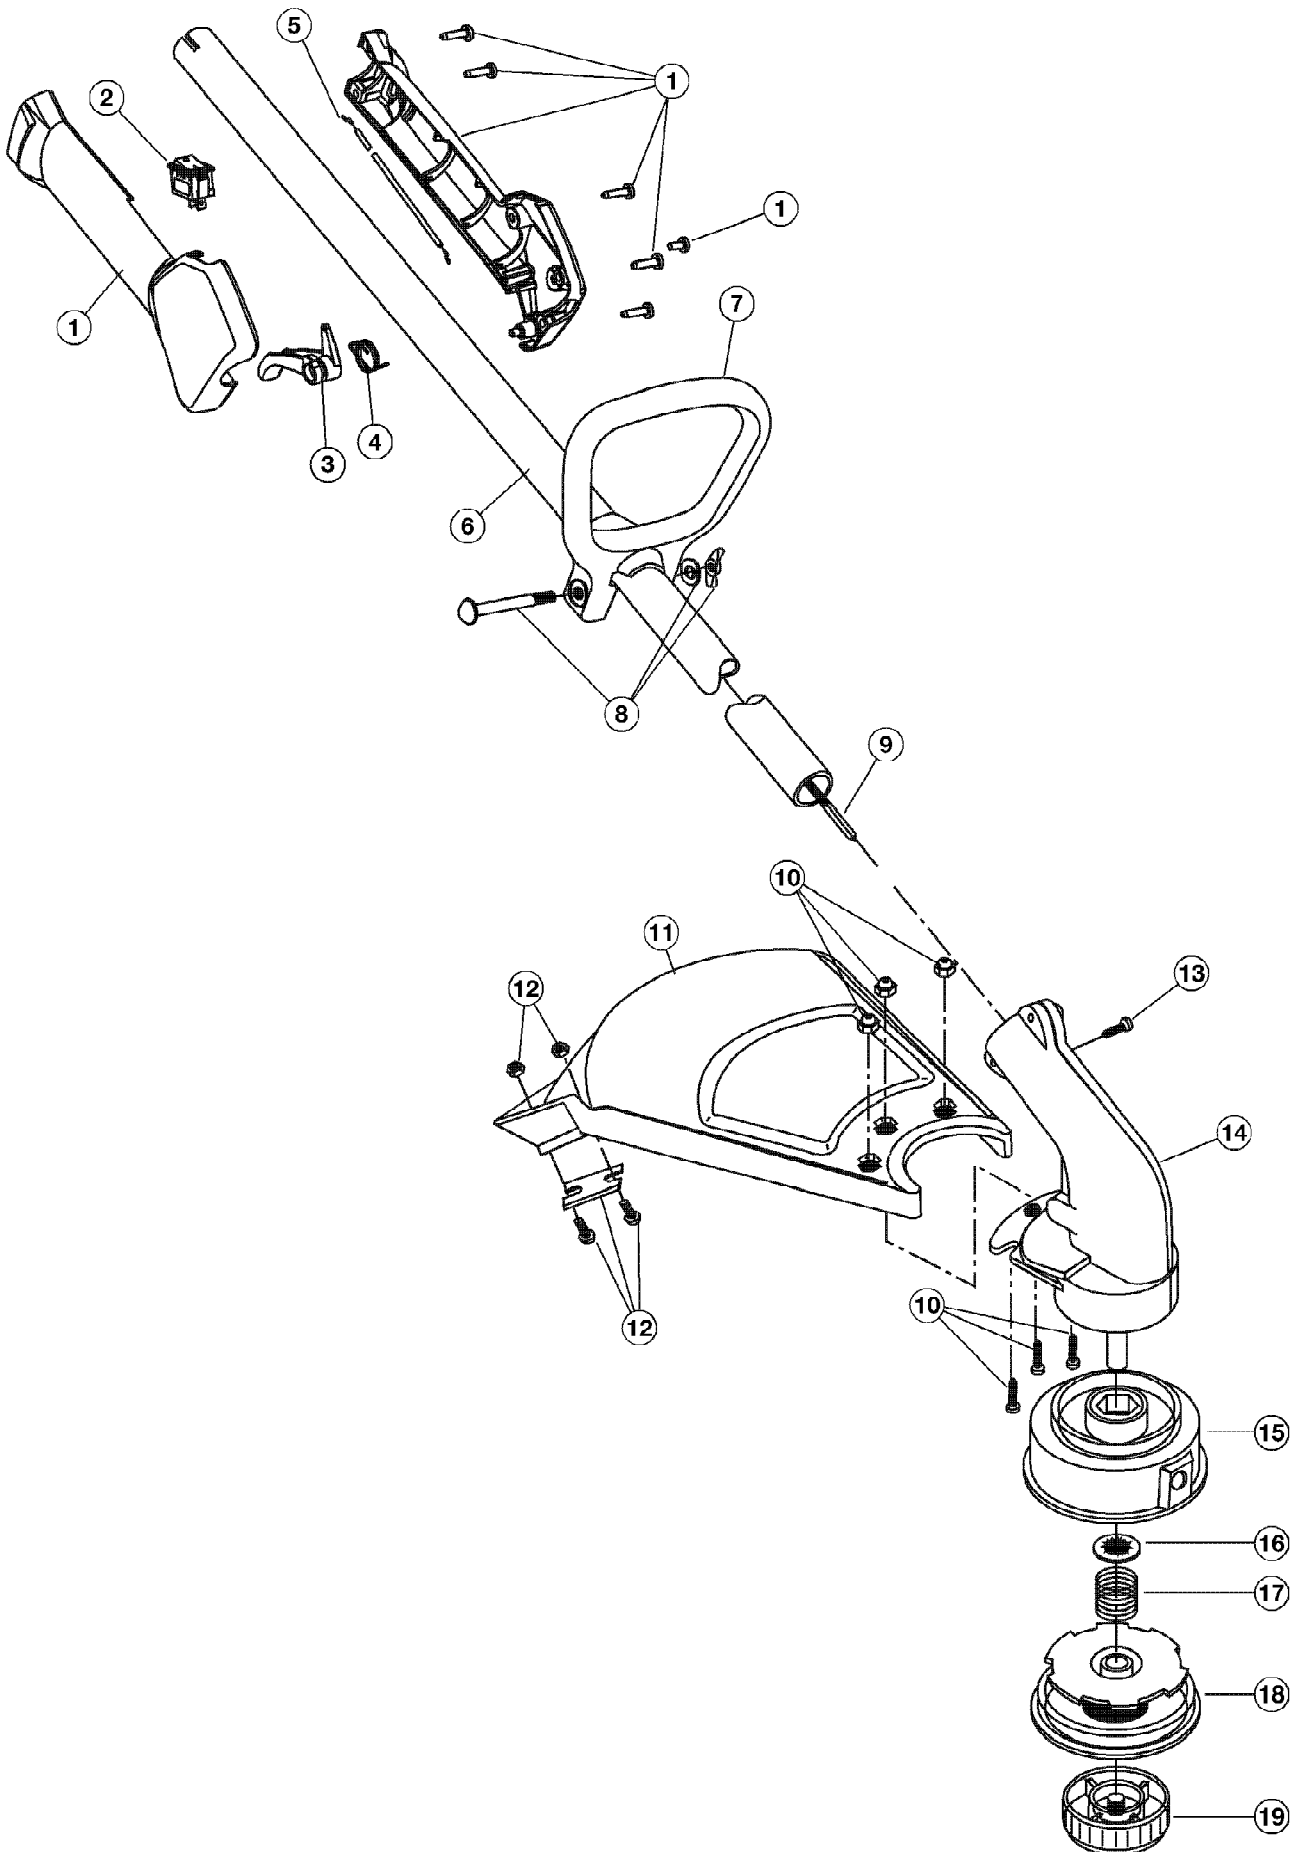

TB65SS 41CDT65G966
General Assembly

TB65SS 41CDT65G966
General Assembly

Page 4 of 4

Ref #	Part Number	Qty	S/P/F	Description
1	753-04234	1		Throttle Housing Assembly (Incl. Ref No. 2-4)
2	791-182405	1	/P	Switch
3	753-04119	1	/P	Throttle Trigger
4	791-182690	1		Throttle Trigger Spring
5	746-04085A	1	/P	Throttle Cable
6	753-06105	1		Drive Shaft Housing Assembly
7	753-05461	1		D-Handle (Incl. Ref No. 8)
8	791-181587	1	/P	D-Handle Hardware Assembly
9	753-04117	1	/P	Flexible Drive Shaft
10	791-180547	1		Guard Mounting Screw Assembly
11	791-180548	1	/P	Guard Assembly (Incl. Ref No. 12)
12	791-180553	1		Blade Assembly
13	791-145569	1	/P	Anti-Rotation Screw
14	753-05185	1		Gearbox Assembly (Incl. Ref No. 15-19)
15	791-153619	1		Outer Spool Assembly (Incl. Ref No. 16)
16	791-610660	1		Retainer (10 pack)
17	791-610317B	1	/P	Spring
18	753-1155	1	/P	Inner Reel
19	791-153066B	1	/P	Bump Head Knob Assembly
	791-153577B	1	/P	Reel & Line Assembly Not Shown