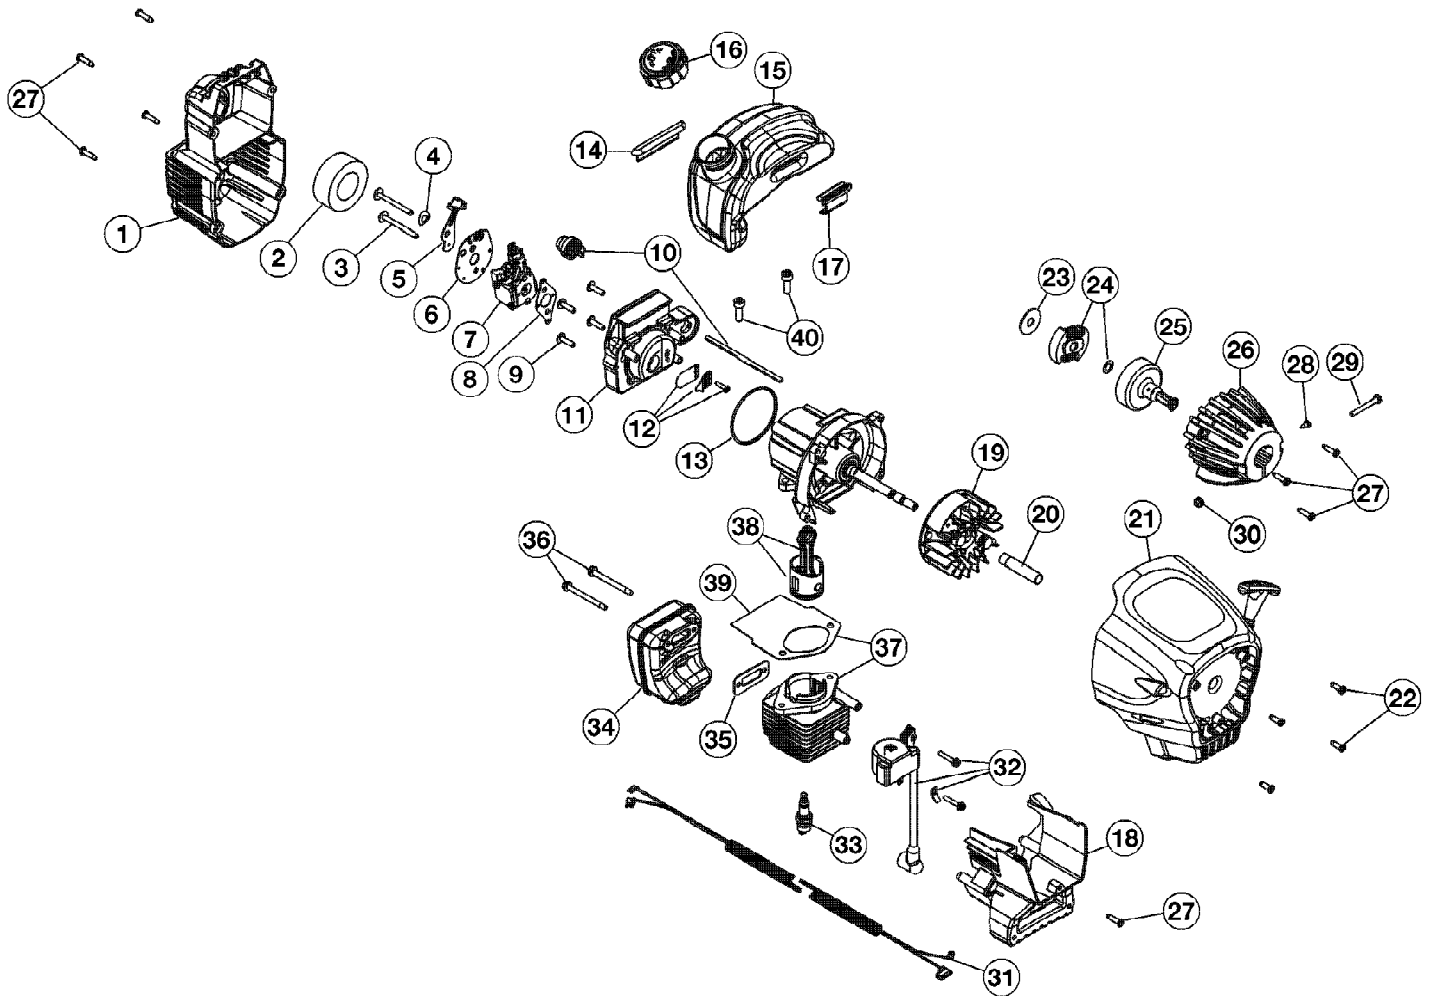

TB65SS 41CDT65G966
Engine Assembly

TB65SS 41CDT65G966
Engine Assembly

Page 2 of 4

Ref #	Part Number	Qty	S/P/F	Description
1	753-04511	1	/P	Air Cleaner Cover Assembly (Incl. Ref No. 2 & 27)
2	791-180350B	1	/P	Air Cleaner Filter
3	791-180351	1		Carburetor Mounting Screw Assembly
4	936-0271	1	/P	Wavey Washer
5	753-04418	1	/P	Choke Lever Assembly
6	753-04419	1	/P	Choke Plate Assembly (Incl. Ref No. 5)
7	753-05133	1		Carburetor Assembly (Incl. Ref No. 8)
8	791-610675	1		Carburetor Gasket
9	791-181860	1		Carb Mount Screw
10	791-683974B	1	/P	Primer & Hose Assembly
11	753-1196	1	/P	Carb Mount Assembly (Incl. Ref No. 9, 12 & 13)
12	791-684451	1		Reed Assembly
13	721-04163	1	/P	O-Ring
14	791-612134	1		Rear Mounting Pad
15	753-04307	1	/P	Fuel Tank Assembly (Incl. Ref No. 16)
16	791-182529	1		Fuel Cap Assembly
17	791-145308	1		Front Mounting Pad
18	753-05091	1	/P	Shroud Extension & Stand (Incl. Ref No. 27)
19	753-05240	1	/P	Flywheel Assembly
19	914-04016	1	/P	Woodruff Key.125 x .375 Not shown
20	791-181525	1		Spacer
21	753-05775	1		Starter Housing Assembly (Incl. Ref No. 22 & 27)
22	791-181862	1	/P	Housing Screw
23	9162-1	1	/P	Clutch Washer
24	753-05722	1		Clutch Rotor Assembly
25	753-05723	1		Clutch Drum Assembly
26	753-05155	1		Clutch Cover Assembly (Incl. Ref No. 27-30)
27	791-181345	1	/P	Cover Screw
28	753-04466	1		Anti-Rotation Screw
29	753-04003	1		Clamping Screw
30	791-180217	1	S	Clamping Nut
31	753-05025	1	/P	Wire Leads and Sleeve
32	753-04336	1		Module Assembly
33	791-610311B	1	/P	Spark Plug
34	753-05169	1	/P	Muffler Assembly (Incl. 35, 36 & Spark Arrestor)
35	753-04619	1	/P	Exhaust Gasket
36	710-04188A	1	/P	Muffler Mounting Bolts
37	753-04814	1	/P	Cylinder Assembly (Incl. Ref No. 39 & 40)
38	753-04367	1	/P	Piston and Rod Assembly
39	753-04182	1		Cylinder Gasket
40	791-182723	1		Cylinder Bolt
	753-1209	1		Piston Ring Set Not Shown
	753-04812	1	/P	Short Block Assembly (Incl. Crankcase, 9, 33 & 37-40) Not Shown