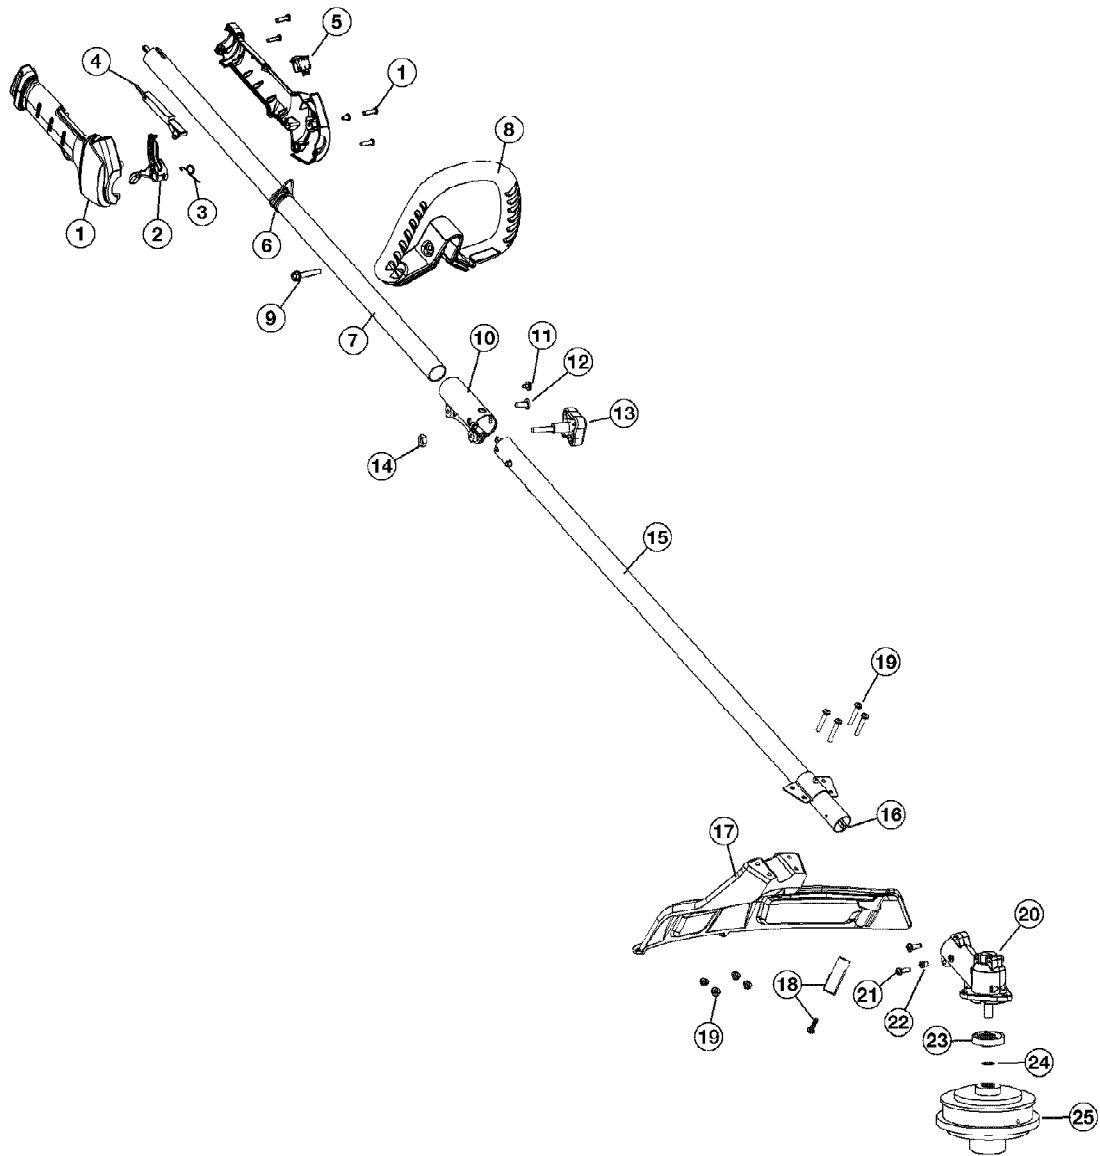

TB6040XP 41DD604C966
General Assembly

TB6040XP 41DD604C966
General Assembly

Page 4 of 4

Ref #	Part Number	Qty	S/P/F	Description
1	753-05296	1		Throttle Housing Assembly (Incl. Ref No. 2-5)
2	731-04970A-2	1	/P	Throttle Trigger
3	753-05007	1	/P	Spring
4	731-04971-2	1	S	Throttle Lock-out
5	791-182405	1	/P	Switch
6	791-610327	1		Shoulder Strap Clip
7	753-04236	1	/P	Upper Drive Shaft Housing Assembly
8	753-06039	1		D-Handle Assembly (Incl. Ref No. 9)
9	753-06040	1		Bolt
10	753-1190	1	/P	Split Boom Coupler (Incl. Ref No. 11-14)
11	791-182057	1		Coupler Anti-Rotation Screw
12	791-181617	1		Screw
13	791-181981	1		Adjustment Knob
14	712-04018A	1	/P	Knob Retaining Nut
15	753-06139	1		Lower Drive Shaft Housing Assembly (Incl. Ref No. 16)
16	753-05267	1		Lower Flexible Drive Shaft
17	753-05820	1		Shield Assembly (Incl. Ref No. 18)
18	753-05821	1		Blade Assembly
19	753-05822	1		Shield Mounting Screw & Nut
20	791-182193	1	/P	Gearbox
21	791-182195	1		Gearbox Mounting Hardware
22	791-182519	1		Anti-Rotation Screw
23	791-182196	1		Blade Driver
24	753-04348	1	/P	Palnut
25	796-00072	1		Cutting Head Assembly