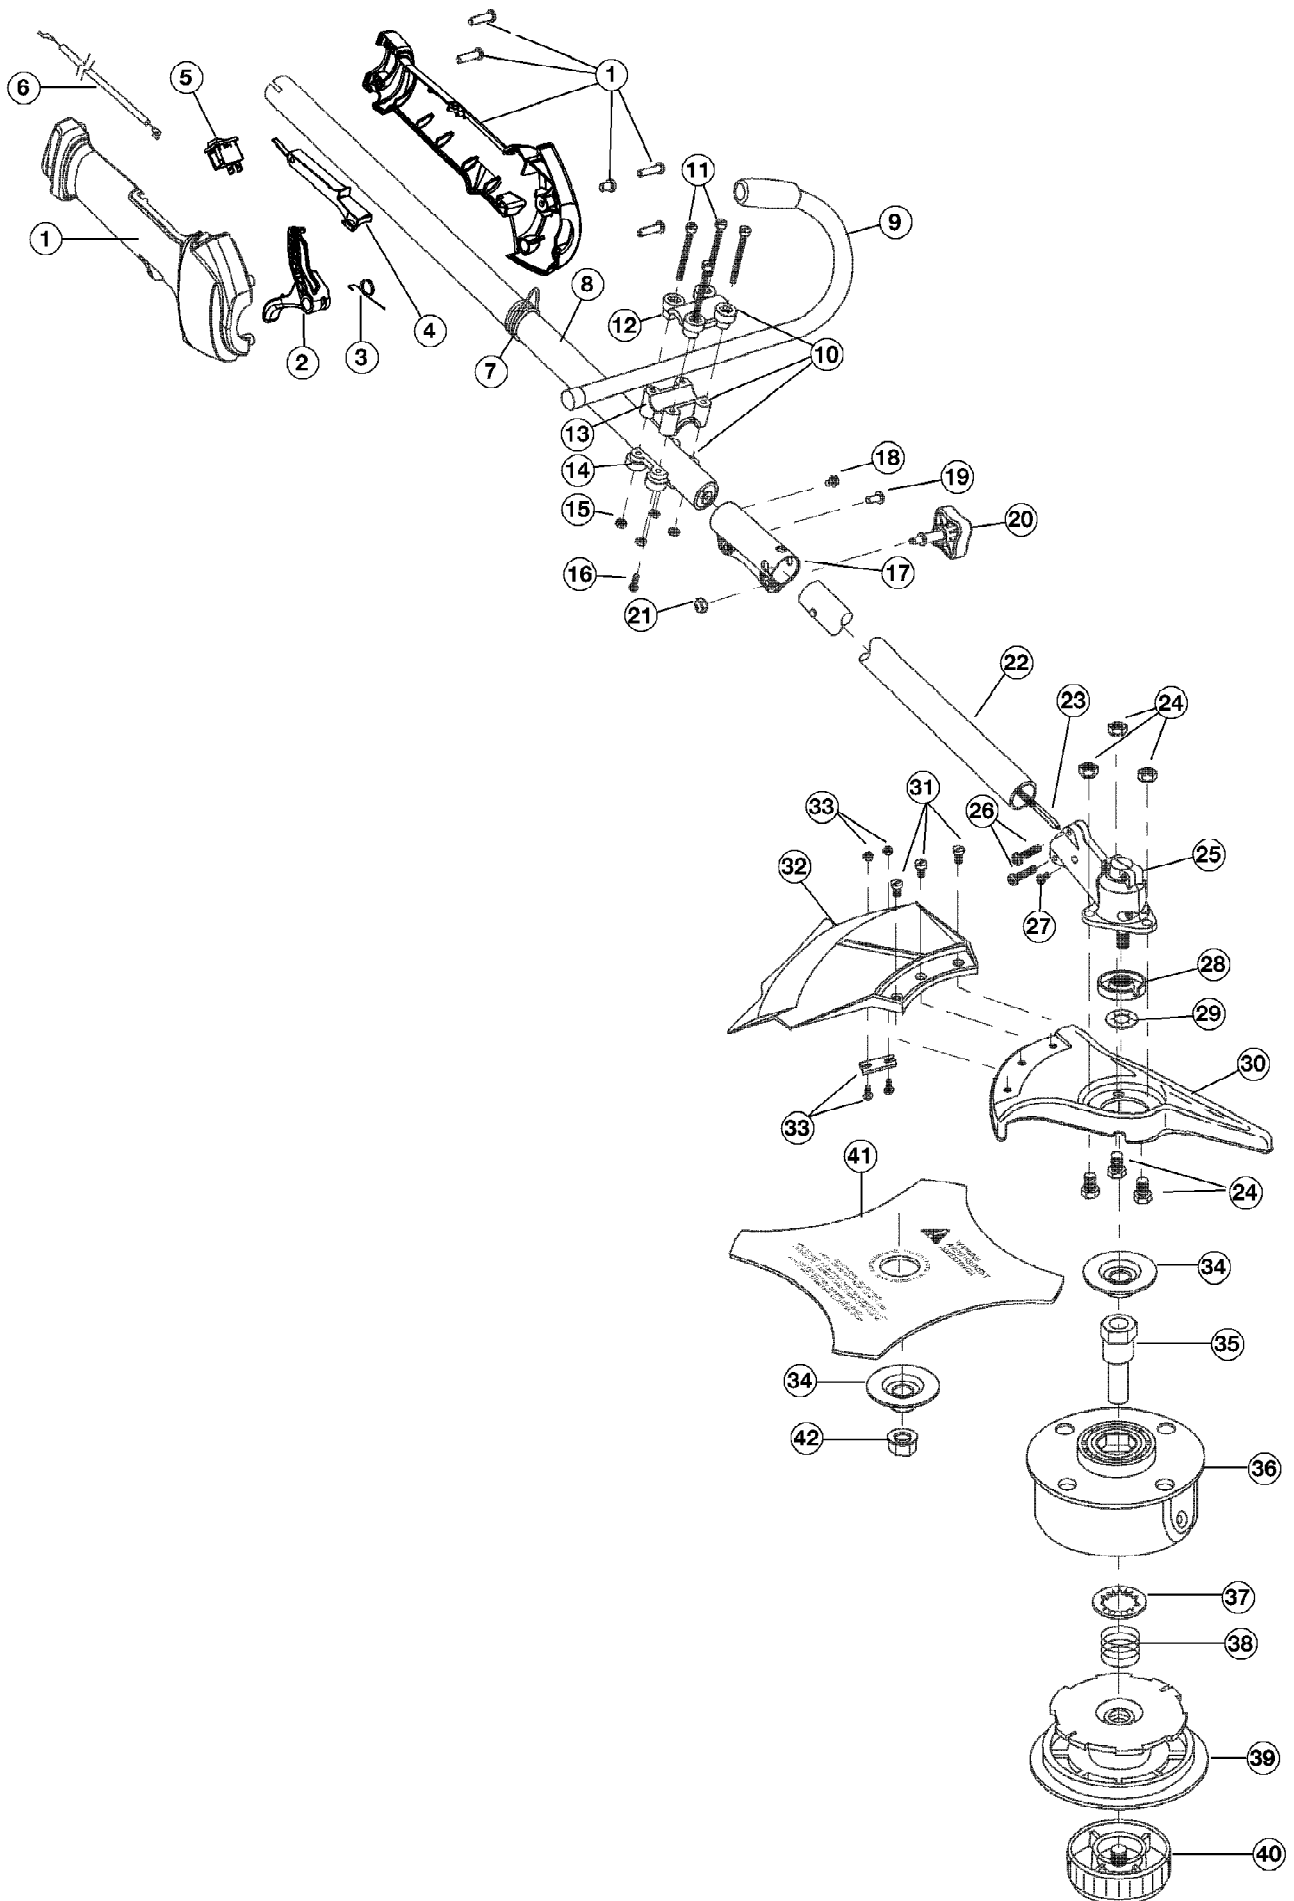

TB590BC 41ADT59C711
Boom and Trimmer

TB590BC 41ADT59C711
Boom and Trimmer

Page 2 of 5

Ref #	Part Number	Qty	S/P/F	Description
1	753-05192	1		Throttle Housing Assembly (includes 2-5)
2	753-04991	1	S	Throttle Trigger
3	753-05007	1	/P	Throttle Trigger Spring
4	753-05171	1	S	Throttle Trigger Lock-Out
5	791-182405	1	/P	Switch Assembly
6	753-05270	1		Throttle Cable Assembly
7	791-610327	1		Harness Clip
8	753-04236	1	/P	Upper Drive Shaft Housing Assembly
9	791-181099	1		J-Handle Assembly
10	791-683295	1		Handle Bracket Assembly (includes 11-16)
11	791-181811	1		Screw
12	791-181812	1		Upper Handle Clamp
13	791-181813	1		Middle Handle Clamp
14	791-181814	1		Lower Handle Clamp
15	791-181815	1		Nut
16	791-145569	1	/P	Anti-Rotation Screw
17	753-1190	1	/P	Split Boom Coupler (includes 18-21)
18	791-182057	1		Screw
19	791-181617	1		Bolt
20	791-181981	1		Adjustment Knob
21	753-04386	1	S	Knob Retaining Nut
22	753-04504	1	/P	Lower Drive Shaft Housing Assembly
23	791-181570	1	/P	Lower Flexible Drive Shaft
24	791-182200	1		Shield Mount Screw Assembly
25	791-182193	1	/P	2 piece Gearbox Assembly (includes 26-29)
26	791-182195	1		Gearbox Mounting Hardware
27	791-145569	1	/P	Anti-Rotation Screw
28	791-182196	1		Blade Driver
29	753-04348	1	/P	Palnut
30	791-147492	1		Blade Shield/Shield Mount
31	791-683304	1		Shield Mounting Screw
32	753-1191	1		Shield Assembly (includes 33)
33	791-682061	1		Blade Assembly
34	791-147490	1		Retaining Washer
35	791-612483	1		Spool Shaft
36	791-683301	1		Outer Spool Assembly
37	791-612026	1		Retainer
38	791-610636B	1	/P	Spring
39	791-147495	1		Inner Reel
40	791-180814B	1	/P	Bump Head Knob Assembly
41	791-145873B	1	/P	4-Tooth Blade
42	791-181699	1	S	Nut
	791-180014B	1		Blade Retaining Kit (includes 34 & 40) (not shown)
	791-613226	1		Locking Rod Tool (not shown)
	791-682075B	1	/P	Shoulder Harness (not shown)
	753-04216	1		Replacement Line, 0.105 Diameter (not shown)
	753-1224	1	/P	Reel and Line Assembly (not shown)
	753-1161	1	/P	Bump Head Assembly (includes 36-42) (not shown)