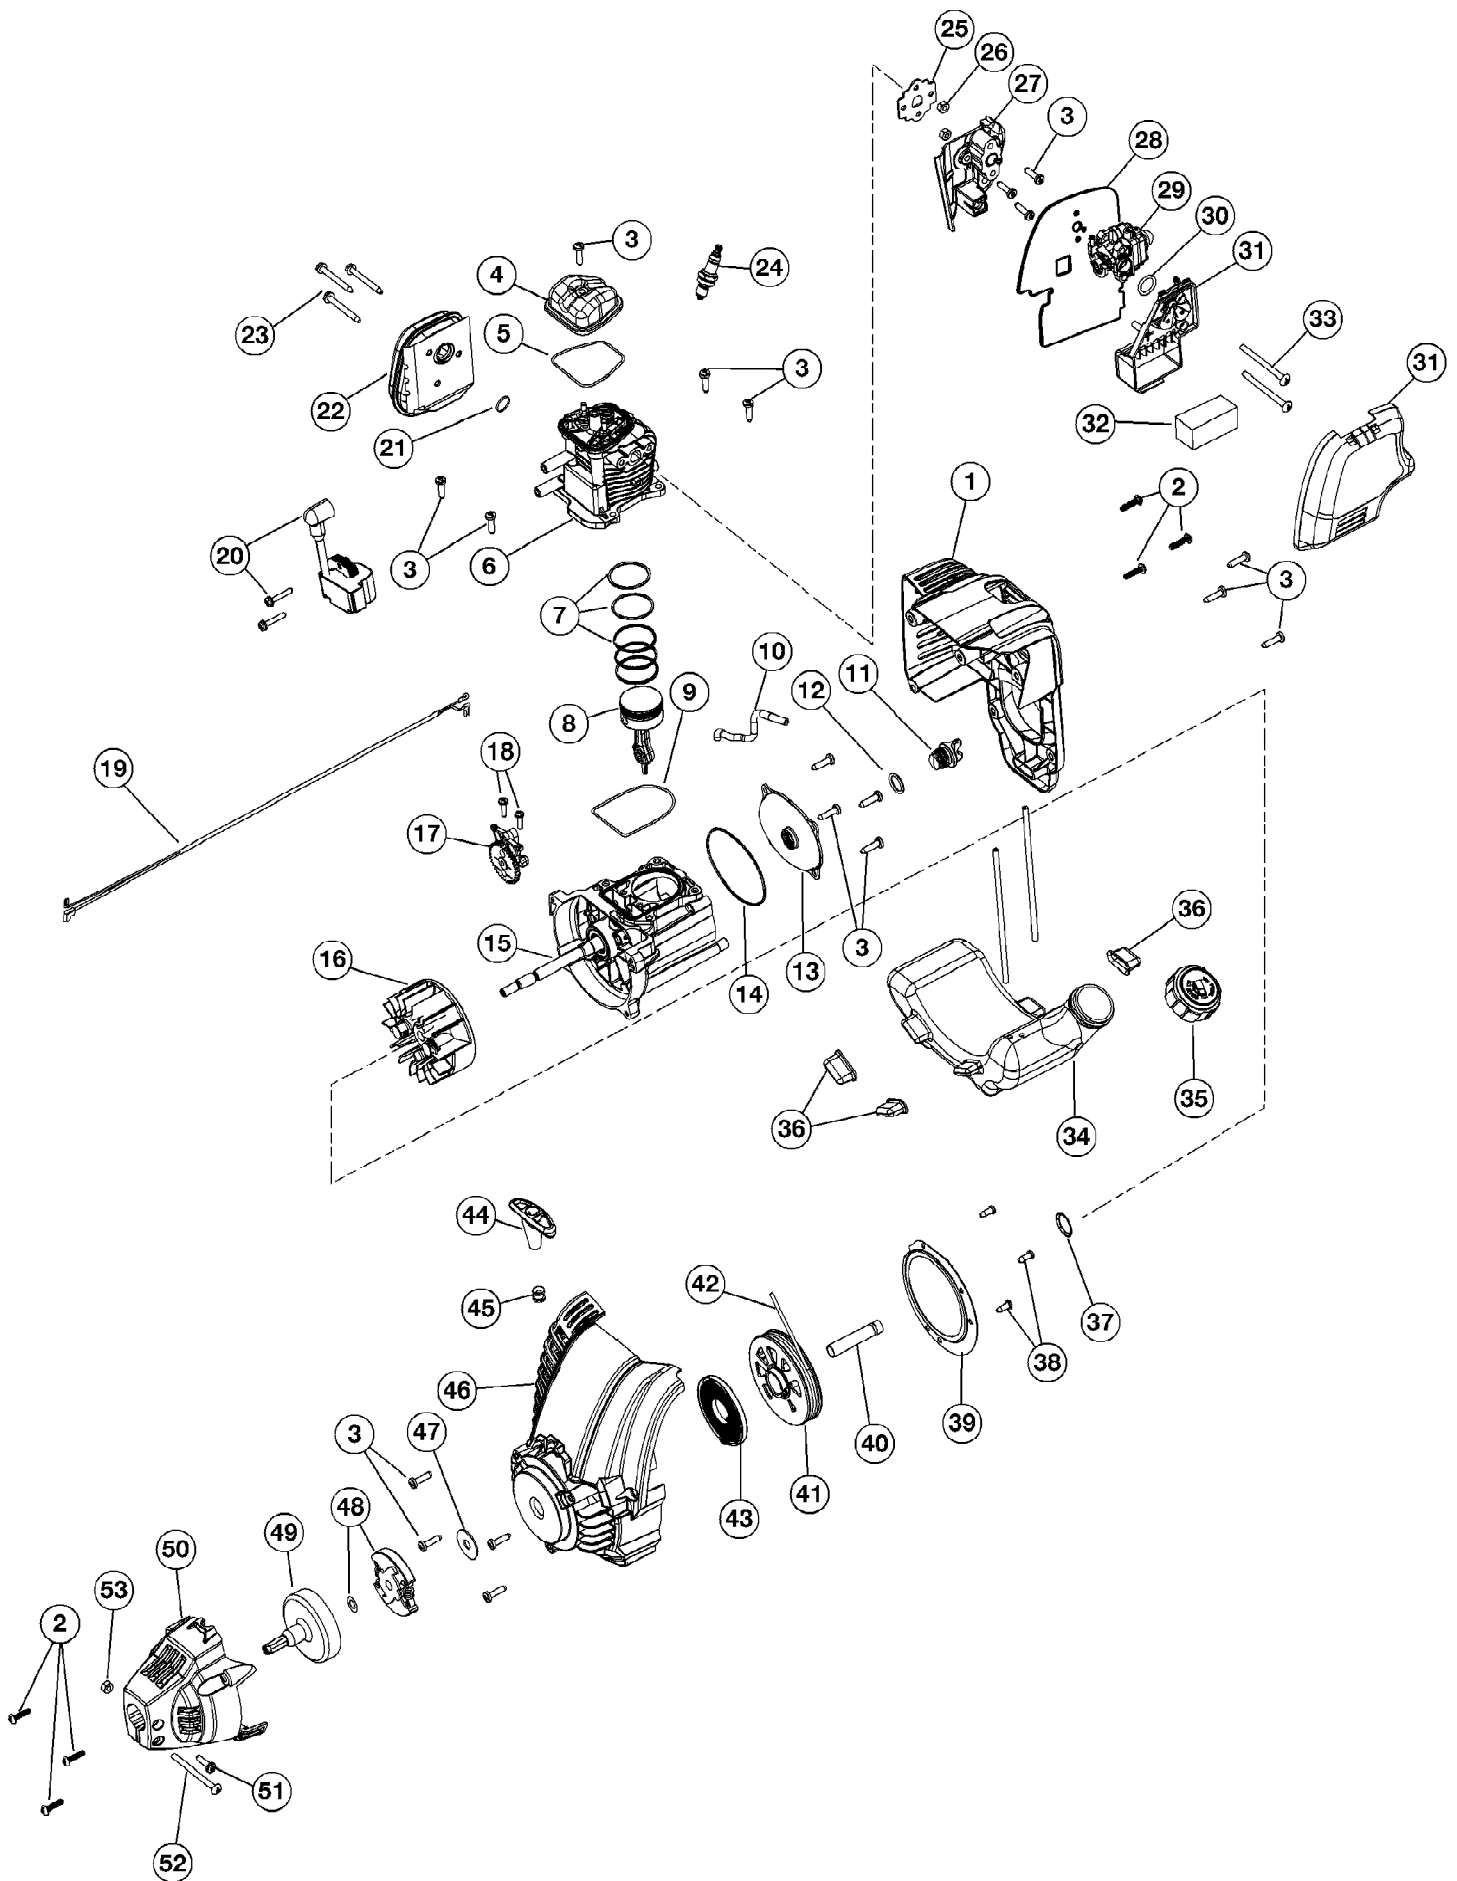

TB590BC 41ADT59C711
Engine

Page 3 of 5

TB590BC 41ADT59C711
Engine

Page 4 of 5

Ref #	Part Number	Qty	S/P/F	Description
1	753-05206	1		Engine Cover Assembly (includes 2 & 3)
2	753-04595	1	S	Cover Screw
3	753-05208	1	S	Screw
4	753-05209	1		Rocker Cover
5	753-05210	1	S	Rocker Cover O-Ring
6	753-05228	1		Cylinder Assembly (includes 3, 5 & 9)
7	753-05229	1		Piston Ring Assembly
8	753-05230	1		Piston Assembly (includes 7)
9	753-05232	1		Cylinder O-Ring
10	791-182379	1	/P	Breather Hose
11	753-05236	1	S	Oil Plug (includes 12)
12	791-182290	1		Oil Plug O-Ring
13	753-05237	1		Crankcase Cover
14	753-05238	1		Crankcase Cover O-ring
15	753-05239	1		Crankcase Assembly (includes 9, 10 & 14)
16	753-05240	1	/P	Flywheel Assembly
16	914-04016	1	/P	Woodruff Key.125 x .375 Not shown
17	753-05241	1		Cam Bracket Assembly (includes 18)
18	753-05242	1	S	Cam Bracket Screw
19	753-05264	1		Lead Wires
20	753-05243	1	S	Module Assembly
21	753-05244	1		Muffler Gasket
22	753-05245	1		Muffler Assembly (includes 21 & 23)
23	753-05246	1	S	Muffler Screw
24	753-05255	1		Spark Plug
25	753-05247	1		Insulator Gasket
26	753-05248	1	S	Nut
27	753-05249	1		Insulator
28	753-05250	1	S	Carburetor Gasket
29	753-05251	1		Carburetor w/Primer
30	791-181751	1		O-Ring
31	753-05252	1		Air Cleaner Cover Assembly (includes 32)
32	753-05254	1		Air Filter
33	753-05253	1	S	Screw
34	753-05256	1	/P	Fuel Tank Assembly w/Fuel Lines (includes 35)
35	753-1229	1		Fuel Cap
36	753-05259	1		Fuel Tank Pads
37	753-05260	1	S	Push Nut
38	753-1202	1		Pressure Plate Screw
39	753-05074	1		Pressure Plate (includes 38)
40	753-05078	1	S	Spacer
41	753-05261	1	S	Starter Assembly (includes 42)
42	791-613103	1		Rope
43	753-04286	1		Recoil Spring
44	791-181079	1	S	Handle
45	791-611061	1		Rope Guide
46	753-05262	1		Starter Housing Assembly (includes 3 & 37-45)
47	791-182396	1	S	Washer
48	753-1238	1		Clutch & Clutch Washer
49	791-153592	1	/P	Clutch Drum