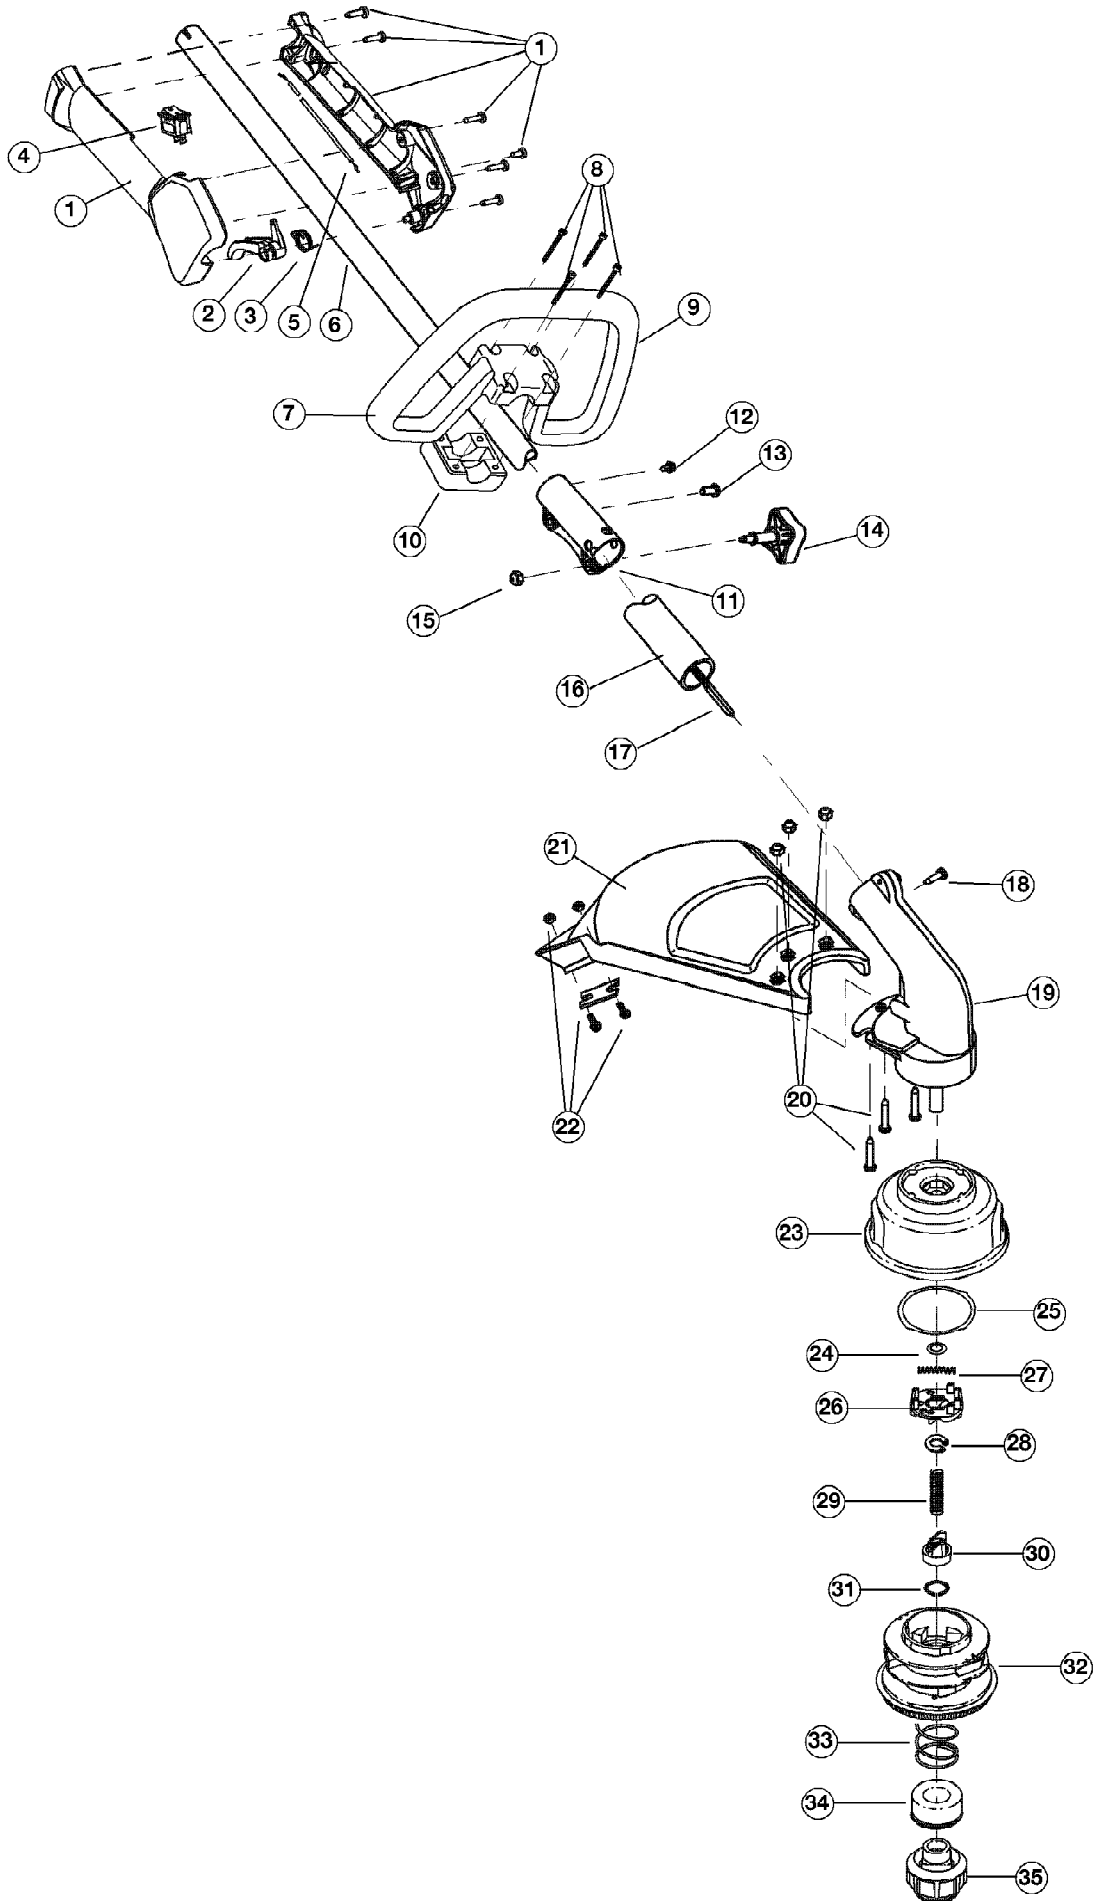

TB575SS BIG RED 41ADT57C966
Boom & Trimmer TB575SS

TB575SS BIG RED 41ADT57C966
Boom & Trimmer TB575SS

Page 2 of 5

Ref #	Part Number	Qty	S/P/F	Description
1	753-04234	1		Throttle Housing Assembly (includes 2-4)
2	753-04119	1	/P	Throttle Trigger
3	791-182690	1		Throttle Trigger Spring
4	791-182405	1	/P	Switch
5	753-05266	1		Throttle Cable Assembly
6	753-04236	1	/P	Upper Drive Shaft Housing Assembly
7	791-180869	1		Deluxe D-Handle Assembly (includes 8-10)
8	791-181070	1		Screw
9	791-182167	1		Deluxe D-Handle
10	791-182168	1		Bottom Clamp
11	753-1190	1	/P	Split Boom Coupler (includes 12-15)
12	791-182057	1		Screw
13	791-181617	1		Bolt
14	791-181981	1		Adjustment Knob (includes 15)
15	753-04386	1	S	Knob Retaining Nut
16	753-04504	1	/P	Lower Drive Shaft Housing Assembly
17	753-05267	1		Lower Flexible Drive Shaft
18	791-145569	1	/P	Anti-Rotation Screw
19	753-05268	1		Gear Box Assembly includes Cutting Head
20	791-180547	1		Shield Mounting Hardware
21	753-1213	1	/P	Shield Assembly (includes 22)
22	791-181823	1		Blade Assembly
23	791-181457	1		Outer Spool Assembly (includes 24)
24	791-181458	1		Retainer
25	791-181561	1		Thrust Washer
26	753-04257	1	/P	Slider
27	791-181459	1		Small Spring
28	791-181532	1		E-Clip
29	791-181531	1		Spring
30	791-181462	1		Plunger
31	791-181463	1		C-Clip
32	791-181464	1	S	Inner Reel
33	791-181465B	1		Large Spring
34	791-181467	1		Foam Seal
35	791-181468B	1	/P	Bump Head Knob Assembly (includes 33 & 34)
	753-05268	1		Cutting Head Assembly (includes 23 - 35 and Gear Box) Not Shown
	791-182195	1		Screw #10-24x11/16 T-25 Not shown

TB575SS BIG RED 41ADT57C966
 Engine Assembly

Page 5 of 5

Ref #	Part Number	Qty	S/P/F	Description
49	791-153592	1	/P	Clutch Drum
50	753-05263	1		Clutch Cover
51	791-182519	1		Anti-Rotation Screw
52	753-04003	1		Clamp Screw
53	791-180217	1	S	Nut
	753-05297	1	/P	Spark Arrestor Assembly Not shown
	753-05265	1	/P	Shortblock Assembly (Includes 3-12, 14, 15, 17 & 24) Not shown