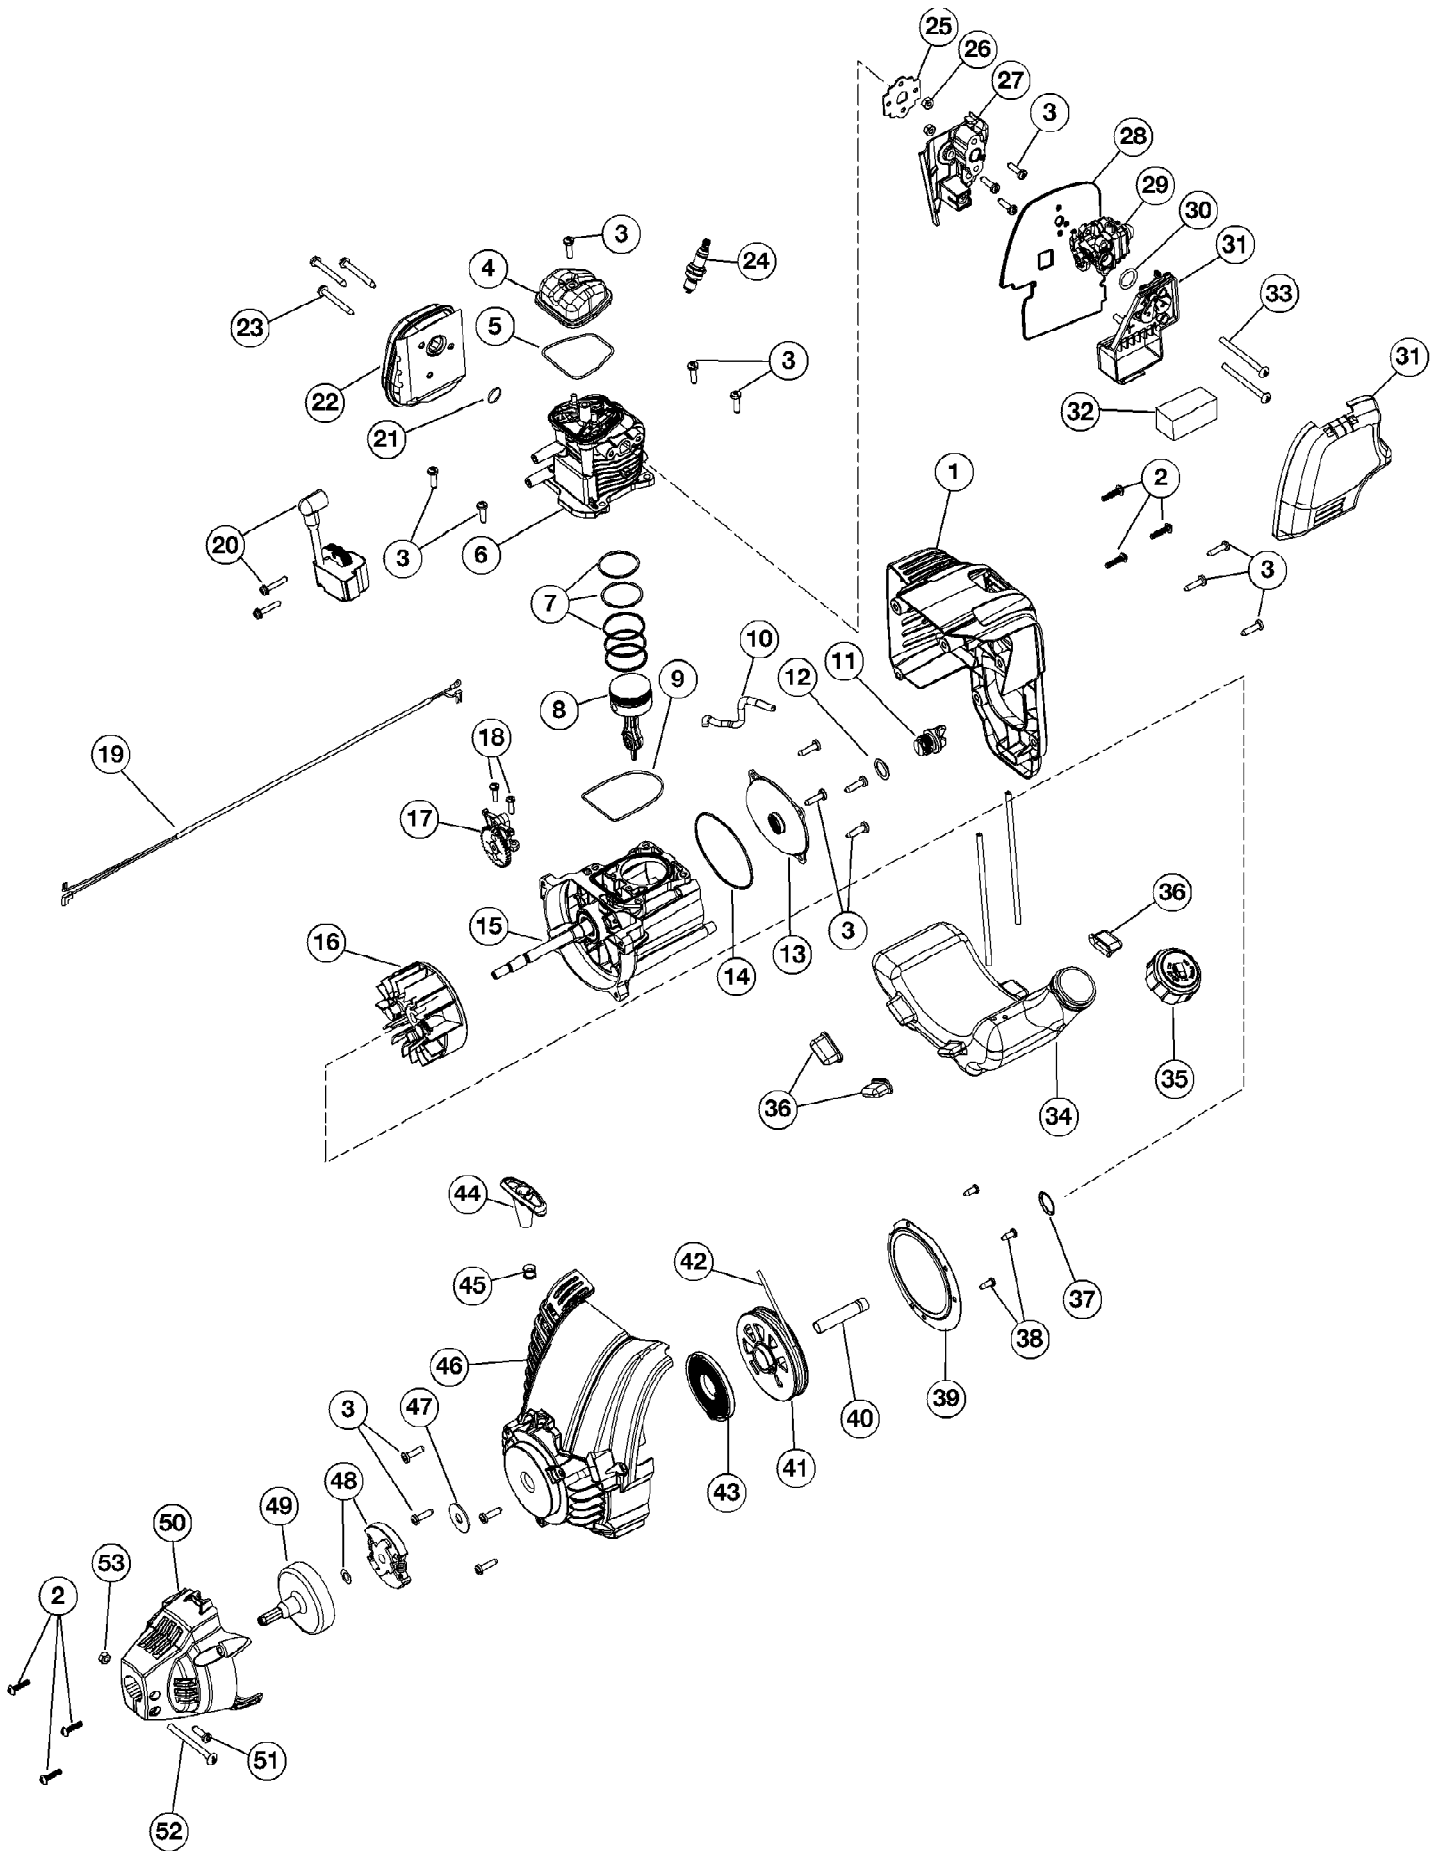

TB575SS BIG RED 41ADT57C966
Engine Assembly

TB575SS BIG RED 41ADT57C966
Engine Assembly

Page 4 of 5

Ref #	Part Number	Qty	S/P/F	Description
1	753-05206	1		Engine Cover Assembly (includes 2 & 3)
2	753-04595	1	S	Cover Screw
3	791-181003	1	/P	Screw
4	753-05209	1		Rocker Cover
5	753-05210	1	S	Rocker Cover O-Ring
6	753-05228	1		Cylinder Assembly (includes 3, 5 & 9)
7	753-05229	1		Piston Ring Assembly
8	753-05230	1		Piston Assembly (includes 7)
9	753-05232	1		Cylinder O-Ring
10	791-182379	1	/P	Breather Hose
11	753-05236	1	S	Oil Plug (includes 12)
12	791-182290	1		Oil Plug O-Ring
13	753-05237	1		Crankcase Cover
14	753-05238	1		Crankcase Cover O-ring
15	753-05239	1		Crankcase Assembly (includes 9, 10, 14 & 16)
16	753-05240	1	/P	Flywheel Assembly
16	914-04016	1	/P	Woodruff Key.125 x .375 not shown
17	753-05241	1		Cam Bracket Assembly (includes 18)
18	753-05242	1	S	Cam Bracket Screw
19	753-05264	1		Lead Wires
20	753-05243	1	S	Module Assembly
21	753-05244	1		Muffler Gasket
22	753-05245	1		Muffler Assembly (includes 21 & 23)
23	753-05246	1	S	Muffler Screw
24	753-05255	1		Spark Plug
25	753-05247	1		Insulator Gasket
26	753-05248	1	S	Nut
27	753-05249	1		Insulator
28	753-05250	1	S	Carburetor Gasket
29	753-05251	1		Carburetor w/Primer
30	791-181751	1		O-Ring
31	753-05252	1		Air Cleaner Cover Assembly (includes 32)
32	753-05254	1		Air Filter
33	753-05253	1	S	Screw
34	753-05256	1	/P	Fuel Tank Assembly w/Fuel Lines (includes 35)
35	753-1229	1		Fuel Cap
36	753-05259	1		Fuel Tank Pads
37	753-05260	1	S	Push Nut
38	753-1202	1		Pressure Plate Screw
39	753-05074	1		Pressure Plate (includes 38)
40	753-05078	1	S	Spacer
41	753-05435	1	/P	Starter Assembly (includes 42)
42	791-613103	1		Rope
43	753-04286	1		Recoil Spring
44	791-181079	1	S	Handle
45	791-611061	1		Rope Guide
46	753-05262	1		Starter Housing Assembly (includes 3 & 37-45)
47	791-182396	1	S	Washer
48	753-1238	1		Clutch & Clutch Washer