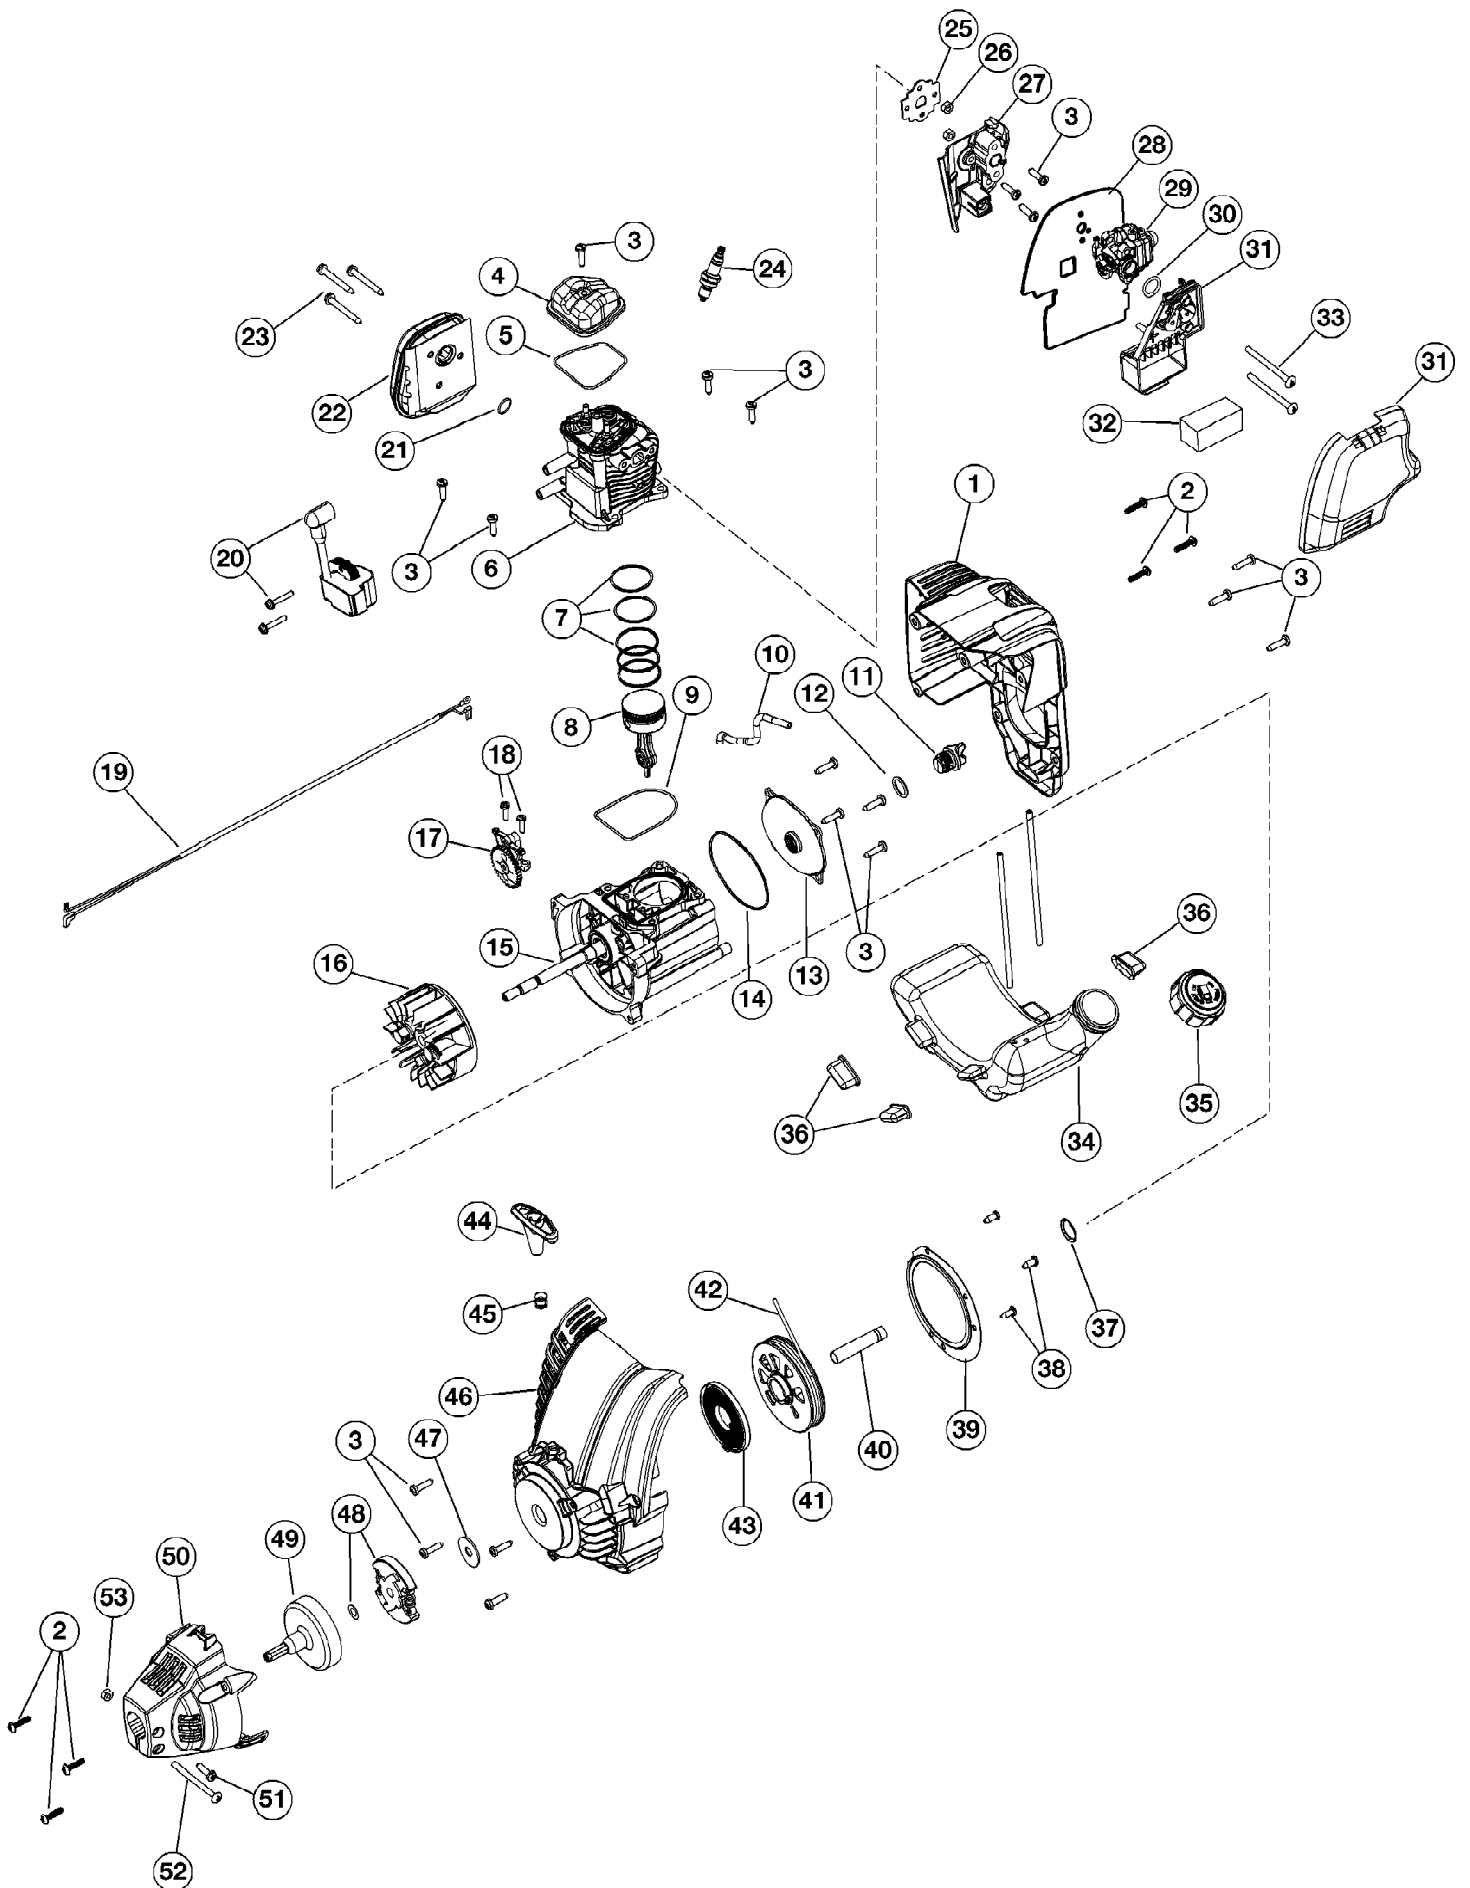

TB575SS 41ADT57C711
Engine

TB575SS 41ADT57C711
Engine

Page 4 of 5

Ref #	Part Number	Qty	S/P/F	Description
1	753-05206	1		Engine Cover Assembly (includes 2 & 3)
2	753-04595	1	S	Cover Screw
3	753-05208	1	S	Screw
4	753-05209	1		Rocker Cover
5	753-05210	1	S	Rocker Cover O-Ring
6	753-05228	1		Cylinder Assembly (includes 3, 5 & 9)
7	753-05229	1		Piston Ring Assembly
8	753-05230	1		Piston Assembly (includes 7)
9	753-05232	1		Cylinder O-Ring
10	791-182379	1	/P	Breather Hose
11	753-05236	1	S	Oil Plug (includes 12)
12	791-182290	1		Oil Plug O-Ring
13	753-05237	1		Crankcase Cover
14	753-05238	1		Crankcase Cover O-ring
15	753-05239	1		Crankcase Assembly (includes 9, 10 & 14)
16	753-05240	1	/P	Flywheel Assembly
16	914-04016	1	/P	Woodruff Key.125 x .375 Not shown
17	753-05241	1		Cam Bracket Assembly (includes 18)
18	753-05242	1	S	Cam Bracket Screw
19	753-05264	1		Lead Wires
20	753-05243	1	S	Module Assembly
21	753-05244	1		Muffler Gasket
22	753-05245	1		Muffler Assembly (includes 21 & 23)
23	753-05246	1	S	Muffler Screw
24	753-05255	1		Spark Plug
25	753-05247	1		Insulator Gasket
26	753-05248	1	S	Nut
27	753-05249	1		Insulator
28	753-05250	1	S	Carburetor Gasket
29	753-05251	1		Carburetor w/Primer
30	791-181751	1		O-Ring
31	753-05252	1		Air Cleaner Cover Assembly (includes 32)
32	753-05254	1		Air Filter
33	753-05253	1	S	Screw
34	753-05256	1	/P	Fuel Tank Assembly w/Fuel Lines (includes 35)
35	753-1229	1		Fuel Cap
36	753-05259	1		Fuel Tank Pads
37	753-05260	1	S	Push Nut
38	753-1202	1		Pressure Plate Screw
39	753-05074	1		Pressure Plate (includes 38)
40	753-05078	1	S	Spacer
41	753-05261	1	S	Starter Assembly (includes 42)
42	791-613103	1		Rope
43	753-04286	1		Recoil Spring
44	791-181079	1	S	Handle
45	791-611061	1		Rope Guide
46	753-05262	1		Starter Housing Assembly (includes 3 & 37-45)
47	791-182396	1	S	Washer
48	753-1238	1		Clutch & Clutch Washer
49	791-153592	1	/P	Clutch Drum