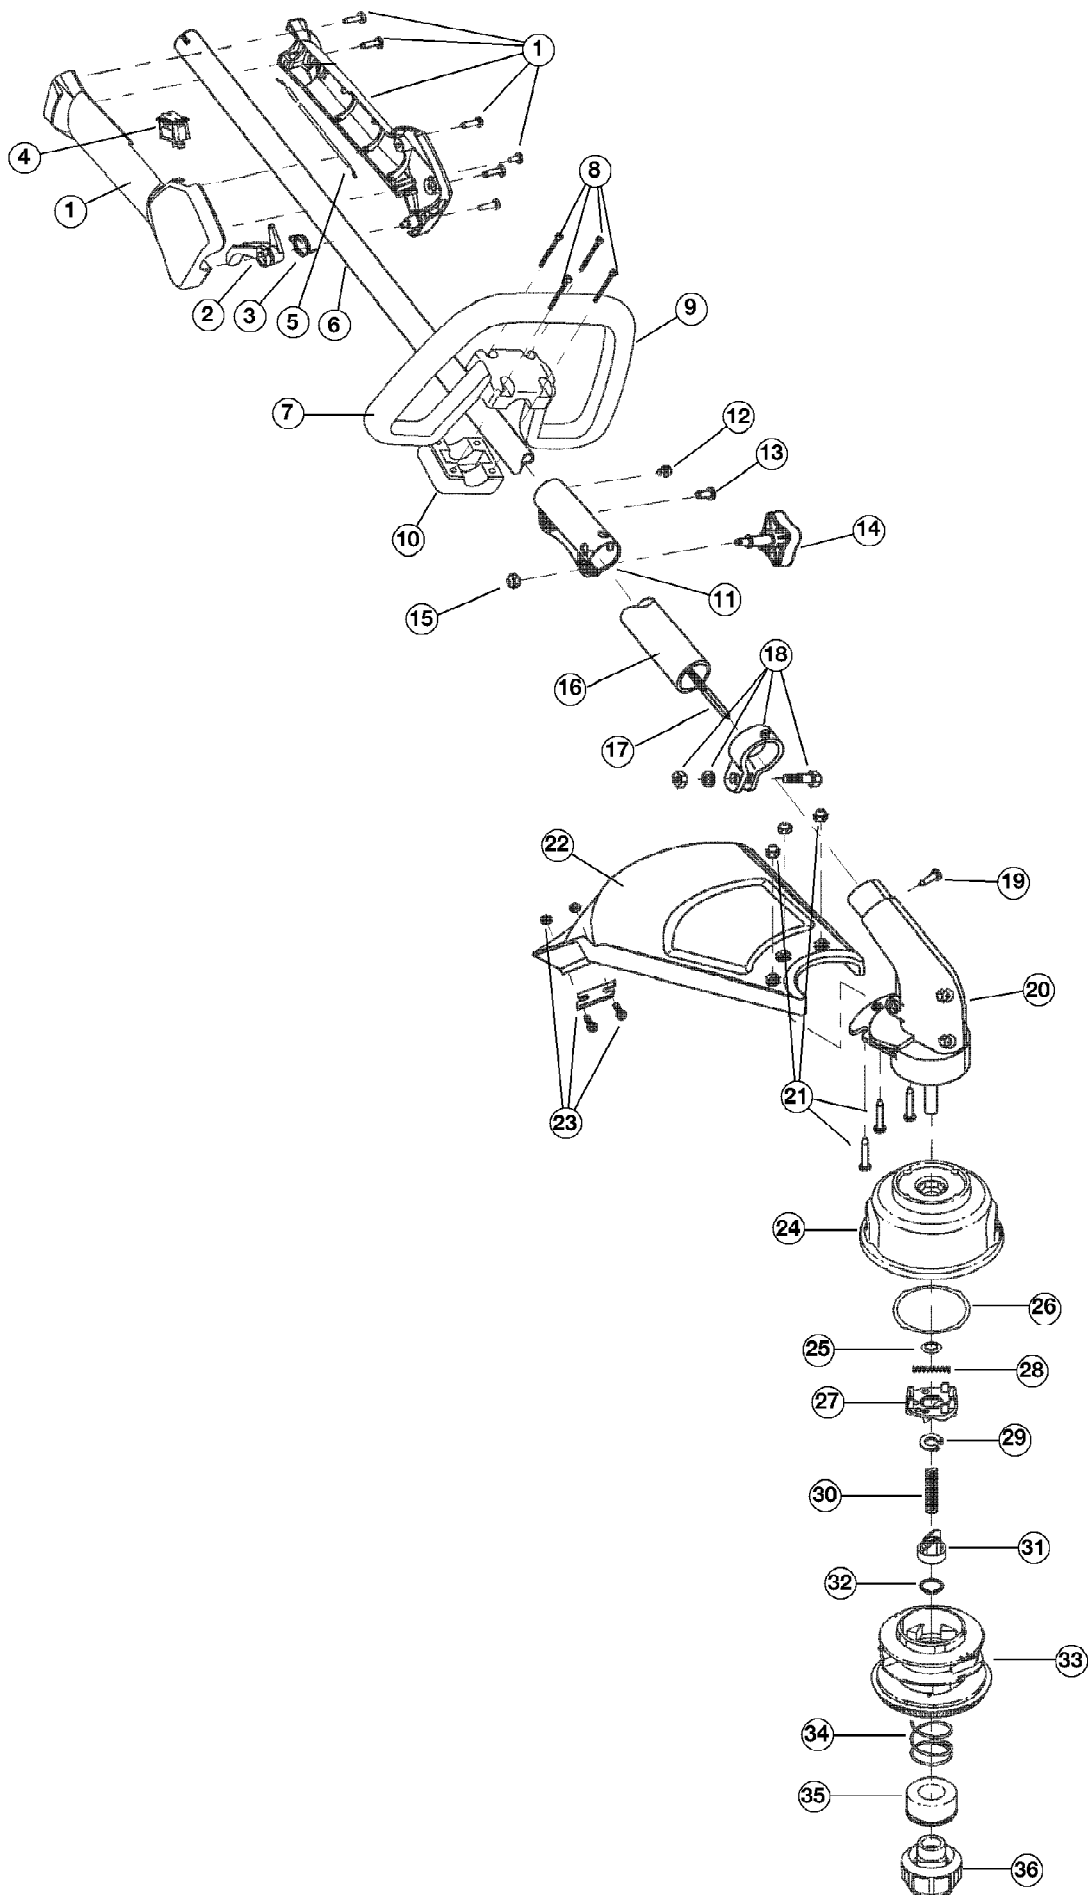

TB575SS 41ADT57C711
Boom and Trimmer TB575SS

TB575SS 41ADT57C711
Boom and Trimmer TB575SS

Page 2 of 5

Ref #	Part Number	Qty	S/P/F	Description
1	753-04234	1		Throttle Housing Assembly (includes 2-4)
2	753-04119	1	/P	Throttle Trigger
3	791-182690	1		Throttle Trigger Spring
4	791-182405	1	/P	Switch
5	753-05266	1		Throttle Cable Assembly
6	753-04236	1	/P	Upper Drive Shaft Housing Assembly
7	791-180869	1		Deluxe D-Handle Assembly (includes 8-10)
8	791-181070	1		Screw
9	791-182167	1		Deluxe D-Handle
10	791-182168	1		Bottom Clamp
11	753-1190	1	/P	Split Boom Coupler (includes 12-15)
12	791-182057	1		Screw
13	791-181617	1		Bolt
14	791-181981	1		Adjustment Knob (includes 15)
15	753-04386	1	S	Knob Retaining Nut
16	753-04504	1	/P	Lower Drive Shaft Housing Assembly
17	753-05267	1		Lower Flexible Drive Shaft
18	791-153597	1		Lower Clamp Assembly (includes 19)
19	791-145569	1	/P	Anti-Rotation Screw
20	753-05269	1		Gear Box Assembly
21	791-180547	1		Shield Mounting Hardware
22	753-1213	1	/P	Shield Assembly (includes 23)
23	791-181823	1		Blade Assembly
24	791-181457	1		Outer Spool Assembly (includes 25)
25	791-181458	1		Retainer
26	791-181561	1		Thrust Washer
27	753-04257	1	/P	Slider
28	791-181459	1		Small Spring
29	791-181532	1		E-Clip
30	791-181531	1		Spring
31	791-181462	1		Plunger
32	791-181463	1		C-Clip
33	791-181464	1	S	Inner Reel
34	791-181465B	1		Large Spring
35	791-181467	1		Foam Seal
36	791-181468B	1	/P	Bump Head Knob Assembly (includes 34 & 35)
	753-05268	1		Cutting Head Assembly (includes 24-36 and Gear Box) Not shown
	791-182195	1		Screw #10-24x11/16 T-25 Not shown

TB575SS 41ADT57C711
 Engine

Ref #	Part Number	Qty	S/P/F	Description
50	753-05263	1		Clutch Cover
51	791-182519	1		Anti-Rotation Screw
52	753-04003	1		Clamp Screw
53	791-180217	1	S	Nut
	753-05297	1	/P	Spark Arrestor Assembly
	753-05265	1	/P	Shortblock Assembly (includes 3-12, 14, 15, 17 & 24)