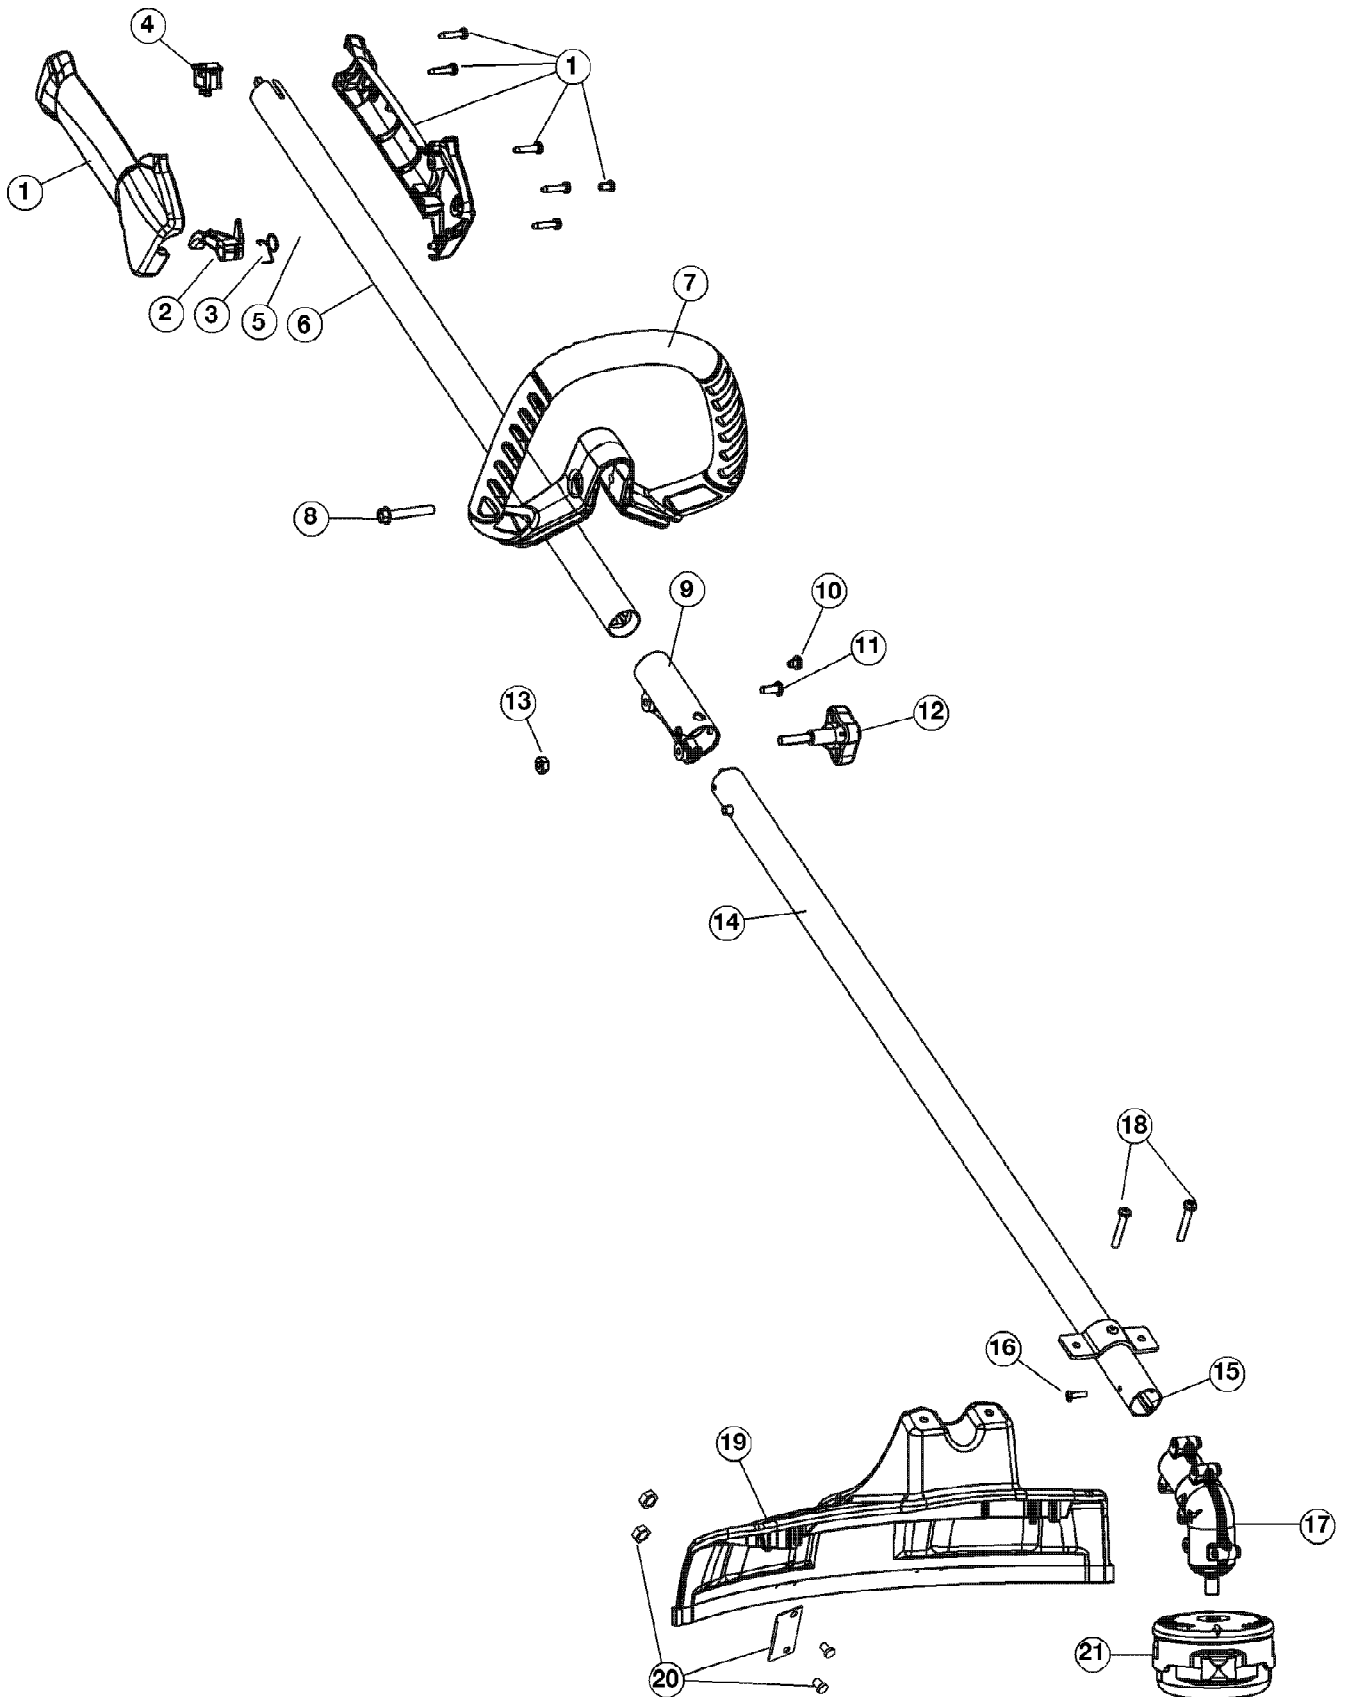

TB575ES 41CDT57C966
General Assembly

Page 4 of 5

TB575ES 41CDT57C966
General Assembly

Page 5 of 5

Ref #	Part Number	Qty	S/P/F	Description
1	753-04234	1		Throttle Housing Assembly (Incl. Ref No. 2-4)
2	753-04119	1	/P	Throttle Trigger
3	791-182690	1		Throttle Trigger Spring
4	791-182405	1	/P	Switch
5	753-05266	1		Throttle Cable Assembly
6	753-04236	1	/P	Upper Drive Shaft Housing Assembly
7	753-06039	1		Deluxe D-Handle Assembly (Incl. Ref No. 8)
8	753-06040	1		Bolt
9	753-1190	1	/P	Split Boom Coupler (Incl. Ref No. 10-13)
10	791-182057	1		Screw
11	791-181617	1		Bolt
12	791-181981	1		Adjustment Knob (Incl. Ref No. 13)
13	712-04018A	1	/P	Knob Retaining Nut
14	753-06139	1		Lower Drive Shaft Housing Assembly
15	753-05267	1		Lower Flexible Drive Shaft
16	7039	1	/P	Anti-Rotation Screw
17	753-06124	1		Gear Box Assembly (Incl. Ref No. 16)
18	753-06125	1		Shield Mounting Screws
19	753-06123	1		Shield Assembly (Incl. Ref No. 20)
20	753-06126	1		Blade Assembly
21	753-06129	1		Cutting Head Assembly
	753-06149	1		Kit, Speed Spool Not shown, Kit contains head cover, spring and 4 eyelets for 753-06129 assembly.