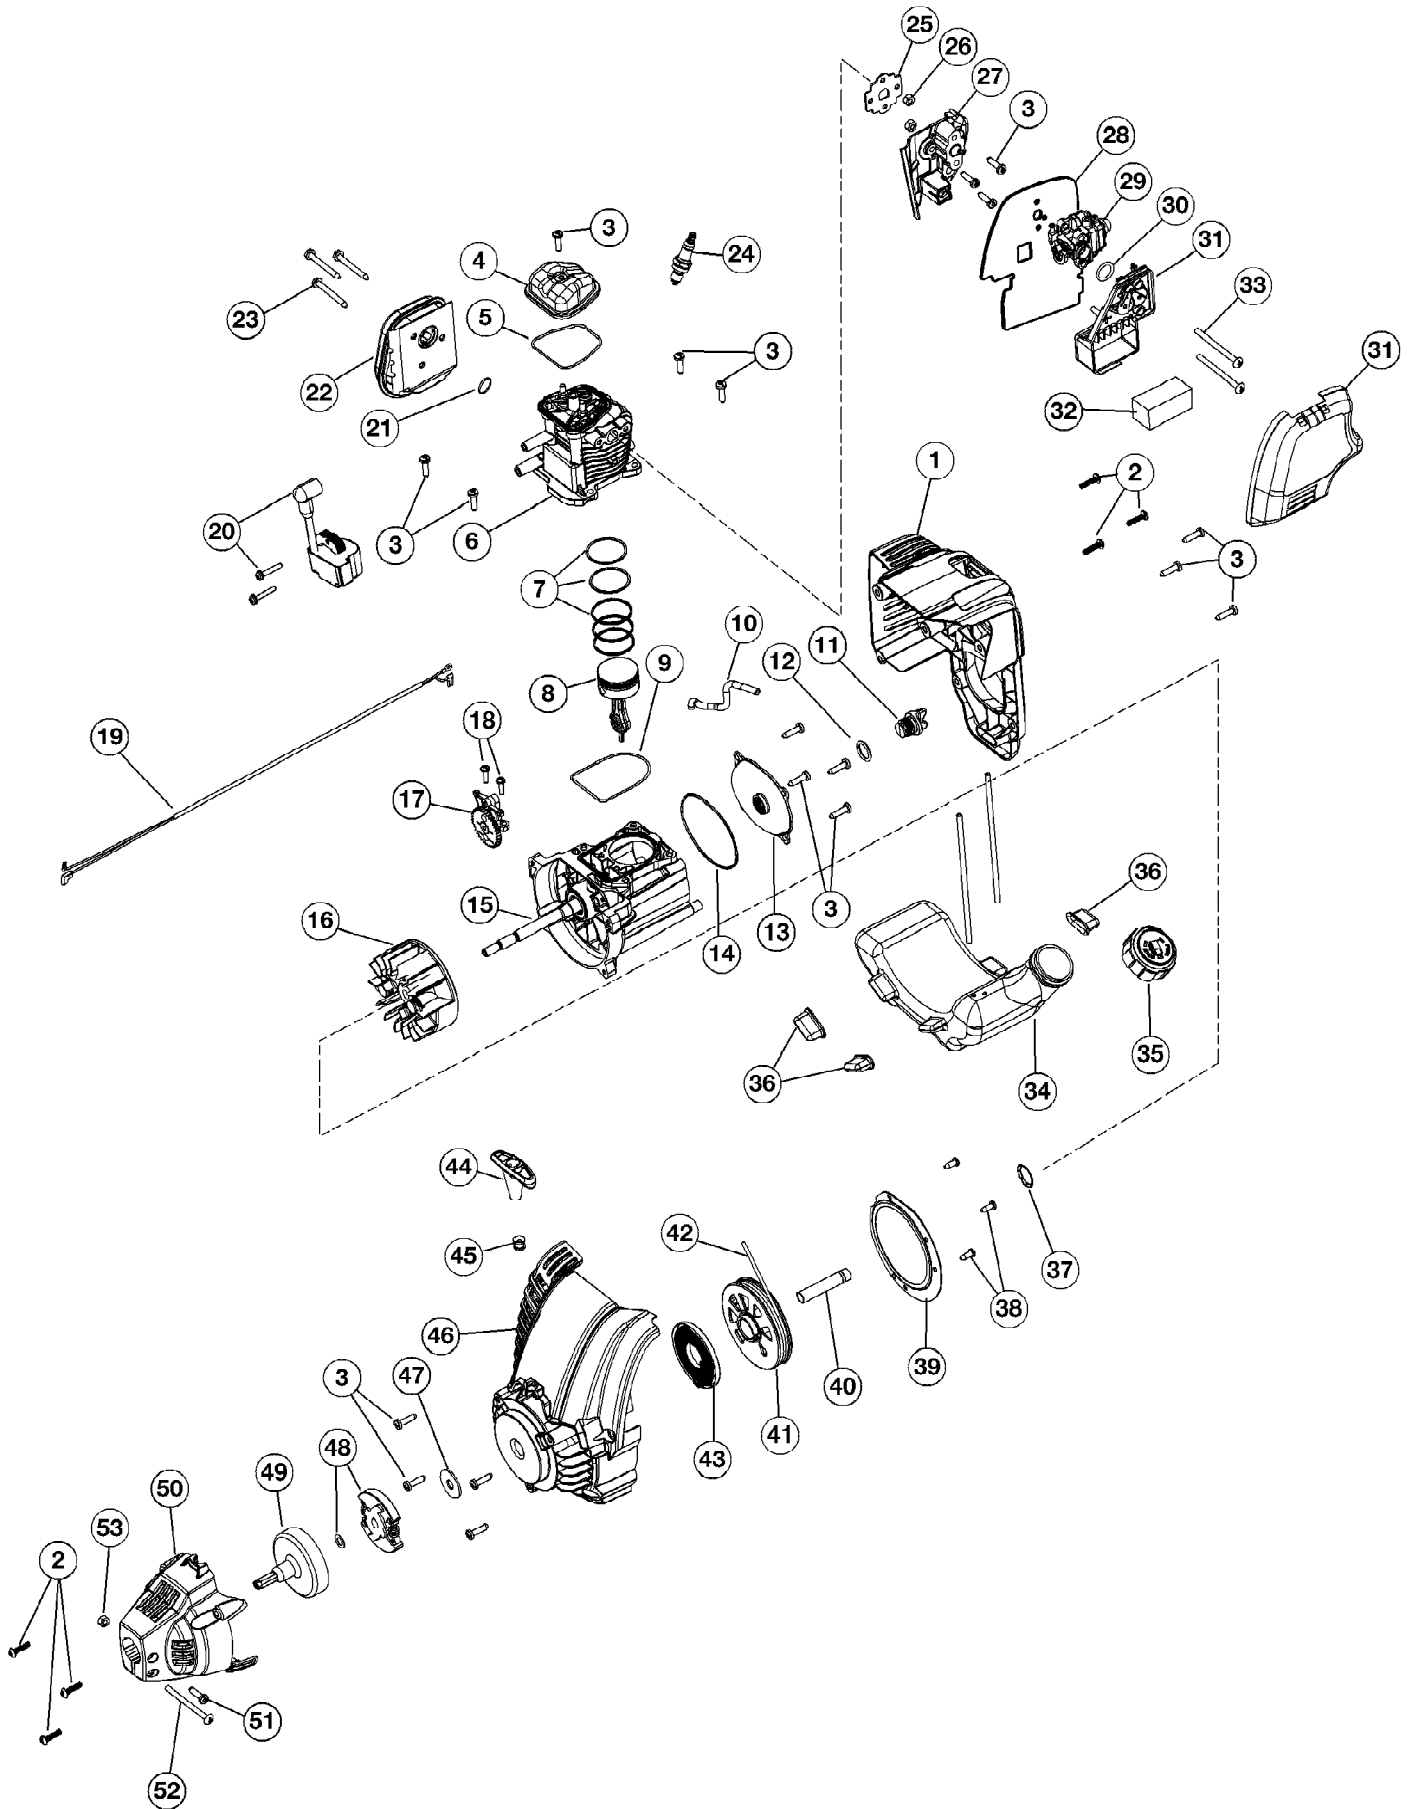

TB575ES 41CDT57C966
Engine Assembly

TB575ES 41CDT57C966
Engine Assembly

Page 2 of 5

Ref #	Part Number	Qty	S/P/F	Description
1	753-06134	1		Engine Cover Assembly (Incl. Ref No. 2 & 3)
2	710-04194	1	/P	Cover Screw
3	791-181003	1	/P	Screw
4	753-05209	1		Rocker Cover
5	753-05210	1	S	Rocker Cover O-Ring
6	753-05228	1		Cylinder Assembly (Incl. Ref No. 3, 5 & 9)
7	753-05229	1		Piston Ring Assembly
8	753-05230	1		Piston Assembly (Incl. Ref No. 7)
9	753-05232	1		Cylinder O-Ring
10	791-182379	1	/P	Breather Hose
11	753-05408	1	/P	Oil Plug (Incl. Ref No. 12)
12	791-182290	1		Oil Plug O-Ring
13	753-06111	1		Crankcase Cover
14	753-05238	1		Crankcase Cover O-ring
15	753-06110	1	/P	Crankcase Assembly (Incl. Ref No. 9, 10 & 14)
16	753-05240	1	/P	Flywheel Assembly
16	914-04016	1	/P	Woodruff Key.125 x .375 Not shown
17	753-05241	1		Cam Bracket Assembly (Incl. Ref No. 18)
18	710-04584	1	/P	Cam Bracket Screw
19	753-05264	1		Lead Wires
20	753-05243	1	S	Module Assembly
21	753-05244	1		Muffler Gasket
22	753-05245	1		Muffler Assembly (Incl. Ref No. 21 & 23)
23	710-04487	1	/P	Muffler Screw
24	753-05255	1		Spark Plug
25	753-05247	1		Insulator Gasket
26	712-04099	1	/P	Nut
27	753-05249	1		Insulator
28	753-05366	1	/P	Carburetor Gasket
29	753-05251	1		Carburetor w/Primer
30	791-181751	1		O-Ring
31	753-05252	1		Air Cleaner Cover Assembly (Incl. Ref No. 32)
32	753-05254	1		Air Filter
33	710-04517	1	/P	Screw
34	753-05256	1	/P	Fuel Tank Assembly w/Fuel Lines (Incl. Ref No. 35)
35	753-1229	1		Fuel Cap
36	753-05259	1		Fuel Tank Pads
37	712-04096	1	/P	Push Nut
38	753-1202	1		Pressure Plate Screw
39	753-05074	1		Pressure Plate (Incl. Ref No. 38)
40	750-04434	1	/P	Spacer
41	753-05435	1	/P	Starter Assembly (Incl. Ref No. 42)
42	791-613103	1		Rope
43	753-04286	1		Recoil Spring
44	631-04164	1	S	Handle
45	791-611061	1		Rope Guide
46	753-05262	1		Starter Housing Assembly (Incl. Ref No. 3 & 37-45)
47	9162-1	1	/P	Washer
48	753-1238	1		Clutch & Clutch Washer