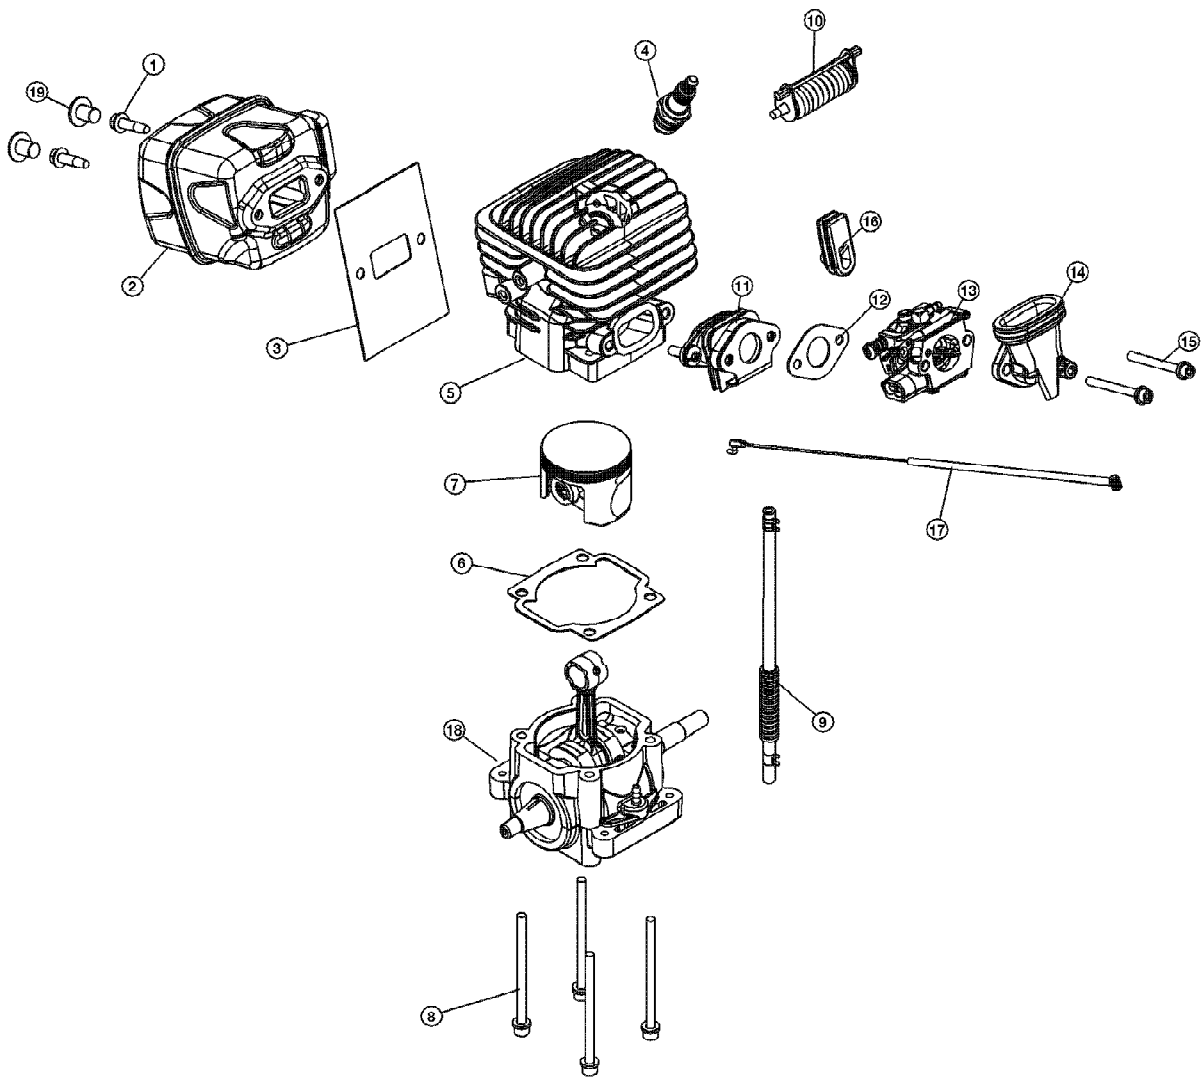

TB5518 41AY85AR966
Bar & Chain Assembly

Page 2 of 4

Ref #	Part Number	Qty	S/P/F	Description
1	753-06424	1		Housing Assembly
2	753-06425	1		Primer Bulb Assembly
3	753-06426	1		Flywheel Assembly
4	753-06427	1		Flywheel Nut
5	753-06386	1	/P	Chain Brake Assembly
6	753-06429	1		Engine Mount Screw
7	753-06430	1		Starter Housing Assembly
8	753-06431	1		Engine Mount Plate Assembly (Incl.Ref No. 6)
9	753-06432	1		Module Assembly
10	753-06449	1		Clutch
11	753-06450	1		Clutch Drum Assembly
12	753-06451	1		Oil Pump Shield
13	753-06264	1		Bar
14	753-06265	1		18" Chain
15	753-06387	1	/P	Oil Pump Assembly
16	753-06390	1	/P	Rear Handle Cover Assembly w/switch
17	753-06456	1		Top Cover Assembly
18	753-06457	1		Air Cleaner Assembly
19	753-06458	1		Air Cleaner Cover Assembly
20	753-06460	1	/P	Bar Nut
21	753-06461	1		Clutch Nut
22	753-06462	1		Idle Latch Spring
23	753-06463	1		High Idle Latch
24	753-06464	1		Trigger Release
25	753-06465	1		Throttle Trigger
26	753-06466	1		Trigger Release Spring
27	753-06467	1		Upper Grip Screw
28	753-06468	1		Lower Grip Screw
29	753-06470	1		Throttle Clamp Screw
30	753-06471	1		Cable Clamp
31	753-06472	1		Washer
32	753-06473	1		Choke Lever Assembly
33	753-06474	1		Choke Rod
34	753-06476	1		Rear Handle Assembly
35	753-06477	1		Grip Anti-vibration Washer
36	753-06478	1		Grip Anti-vibration Screw
37	753-06479	1		Throttle Clamp Washer
38	753-06480	1		Grommet
39	753-06481	1		Plug
40	753-06482	1		Boot
41	753-06483	1		Handle Assembly
42	753-06484	1		Tension Screw & Nut Assembly
43	753-06485	1		Bar Plate
44	753-06486	1		Inner Guide Plate
45	753-06487	1		Guide Plate Screw
46	753-06488	1		Outer Guide Plate
47	753-06504	1		Screen
48	753-06505	1	/P	Oil Cap
49	753-06506	1		Fuel Cap
50	753-06510	1		Ground Wire
	753-06489	1		Case Not shown
	753-06490	1		Wrench Not shown