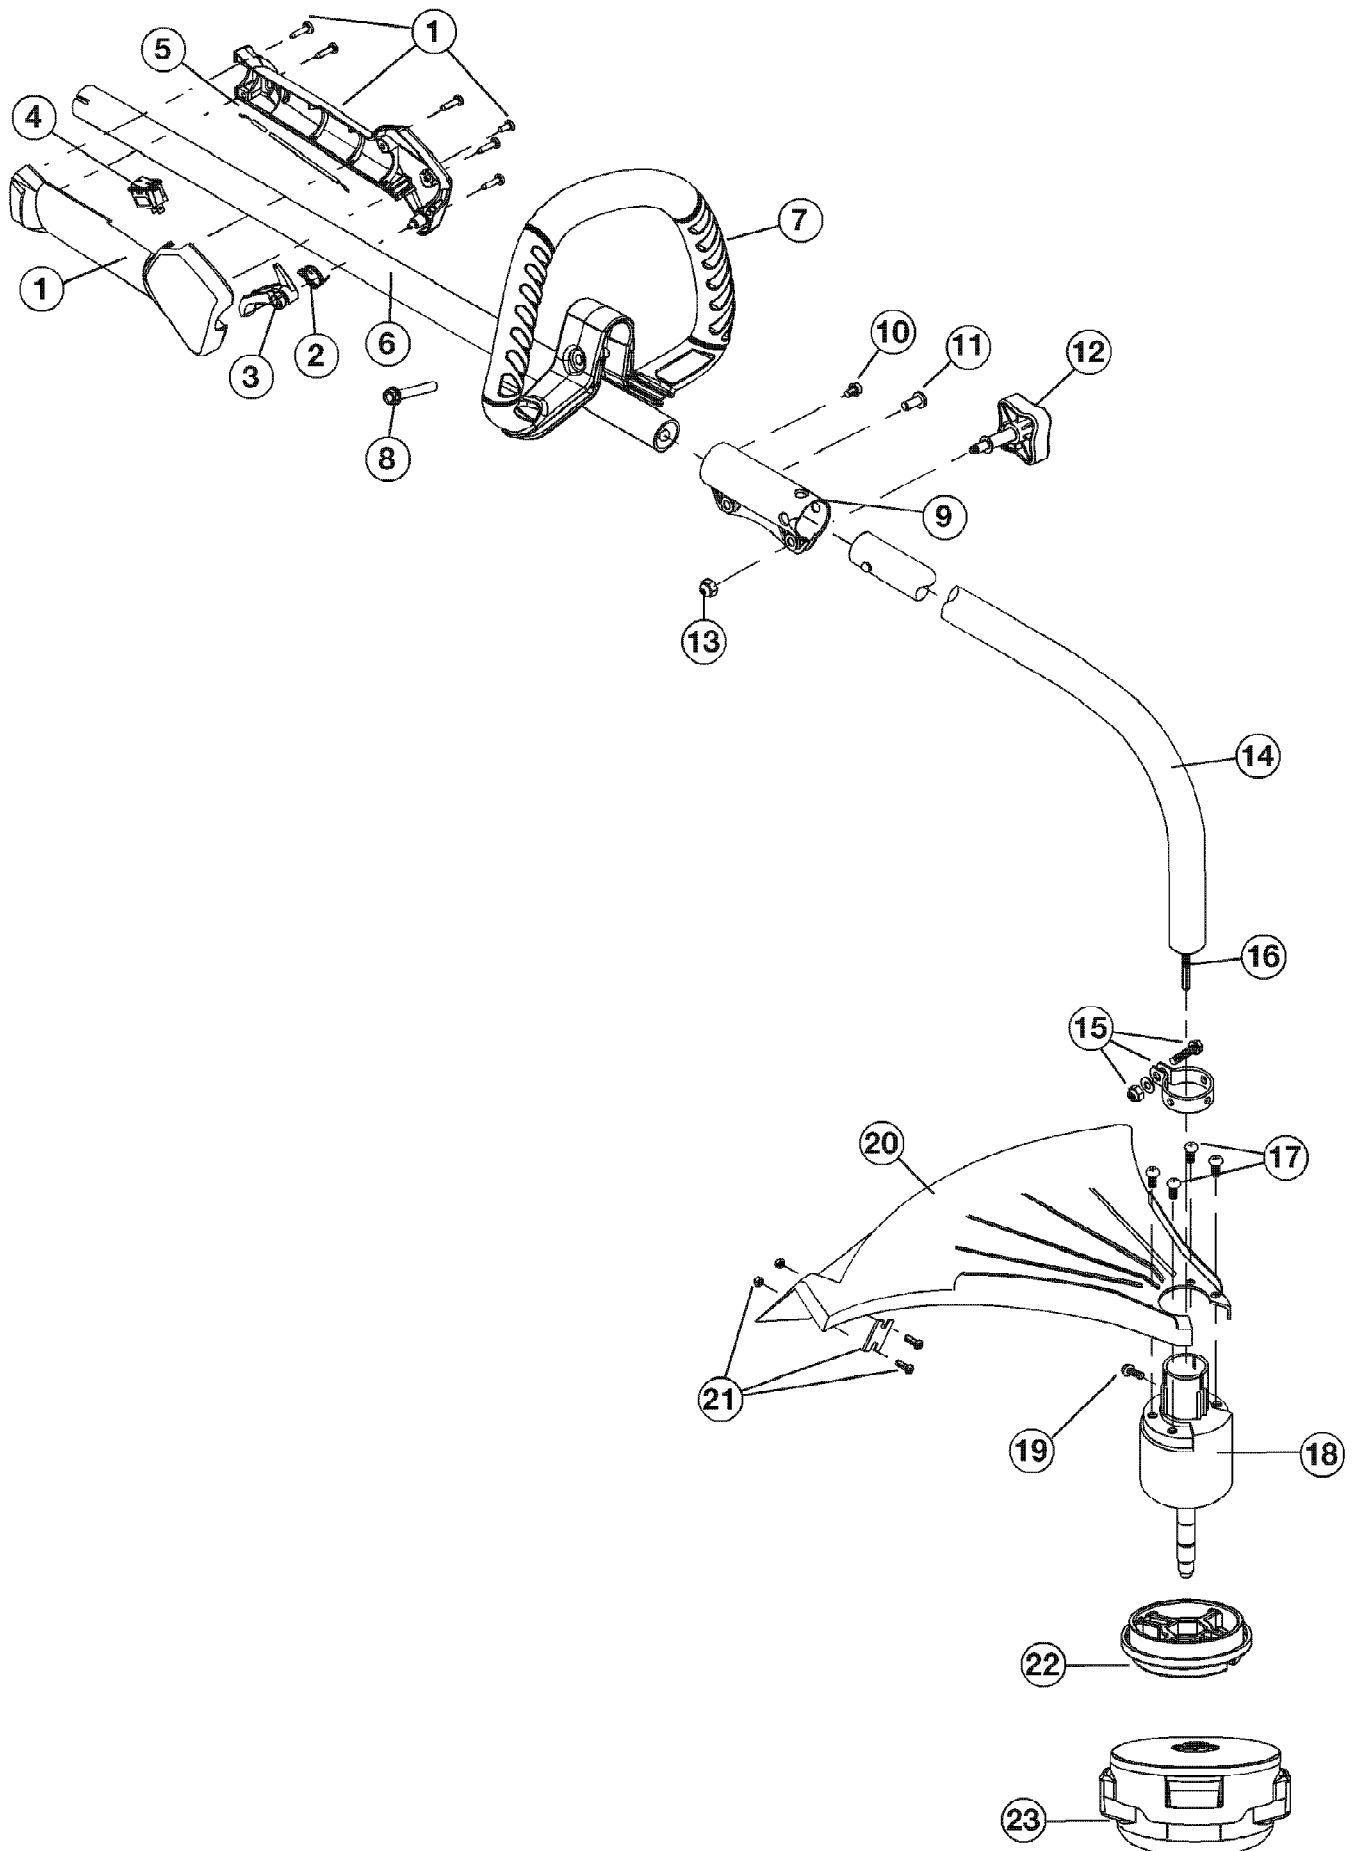

TB539ES 41CDT53C966
General Assembly

TB539ES 41CDT53C966
General Assembly

Page 5 of 5

Ref #	Part Number	Qty	S/P/F	Description
1	753-04234	1		Throttle Housing Assembly (Incl. Ref No. 2-4)
2	791-182690	1		Throttle Trigger Spring
3	753-04119	1	/P	Throttle Trigger
4	791-182405	1	/P	Switch
5	753-05270	1		Throttle Cable Assembly
6	753-04236	1	/P	Upper Drive Shaft Housing Assembly
7	753-06039	1		D-Handle Assembly (Incl. Ref No. 8)
8	753-06040	1		Bolt
9	753-1190	1	/P	Split boom Coupler (Incl. Ref No. 10-13)
10	791-182057	1		Screw
11	791-181617	1		Bolt
12	791-181618B	1	/P	Adjustment Knob (Incl. Ref No. 13)
13	712-04018A	1	/P	Knob Retaining Nut
14	791-182387	1		Lower Drive Shaft Housing Assembly
15	791-153597	1		Lower Clamp Assembly (Incl. Ref No. 19)
16	791-181852	1	/P	Lower Flexible Drive Shaft
17	791-181858	1	/P	Shield Mounting Screw
18	753-05050	1		Bushing Housing Assembly
19	791-145569	1	/P	Anti-Rotation Screw
20	791-181659	1	/P	Shield Assembly (Incl. Ref No. 21)
21	753-06048	1	/P	Blade Assembly
22	753-05034	1	/P	Adapter
23	753-06130	1		Spool Assembly
	753-06149	1		Kit, Speed Spool Not Shown, Kit contains head cover, spring and 4 eyelets for 753-06130 assembly.