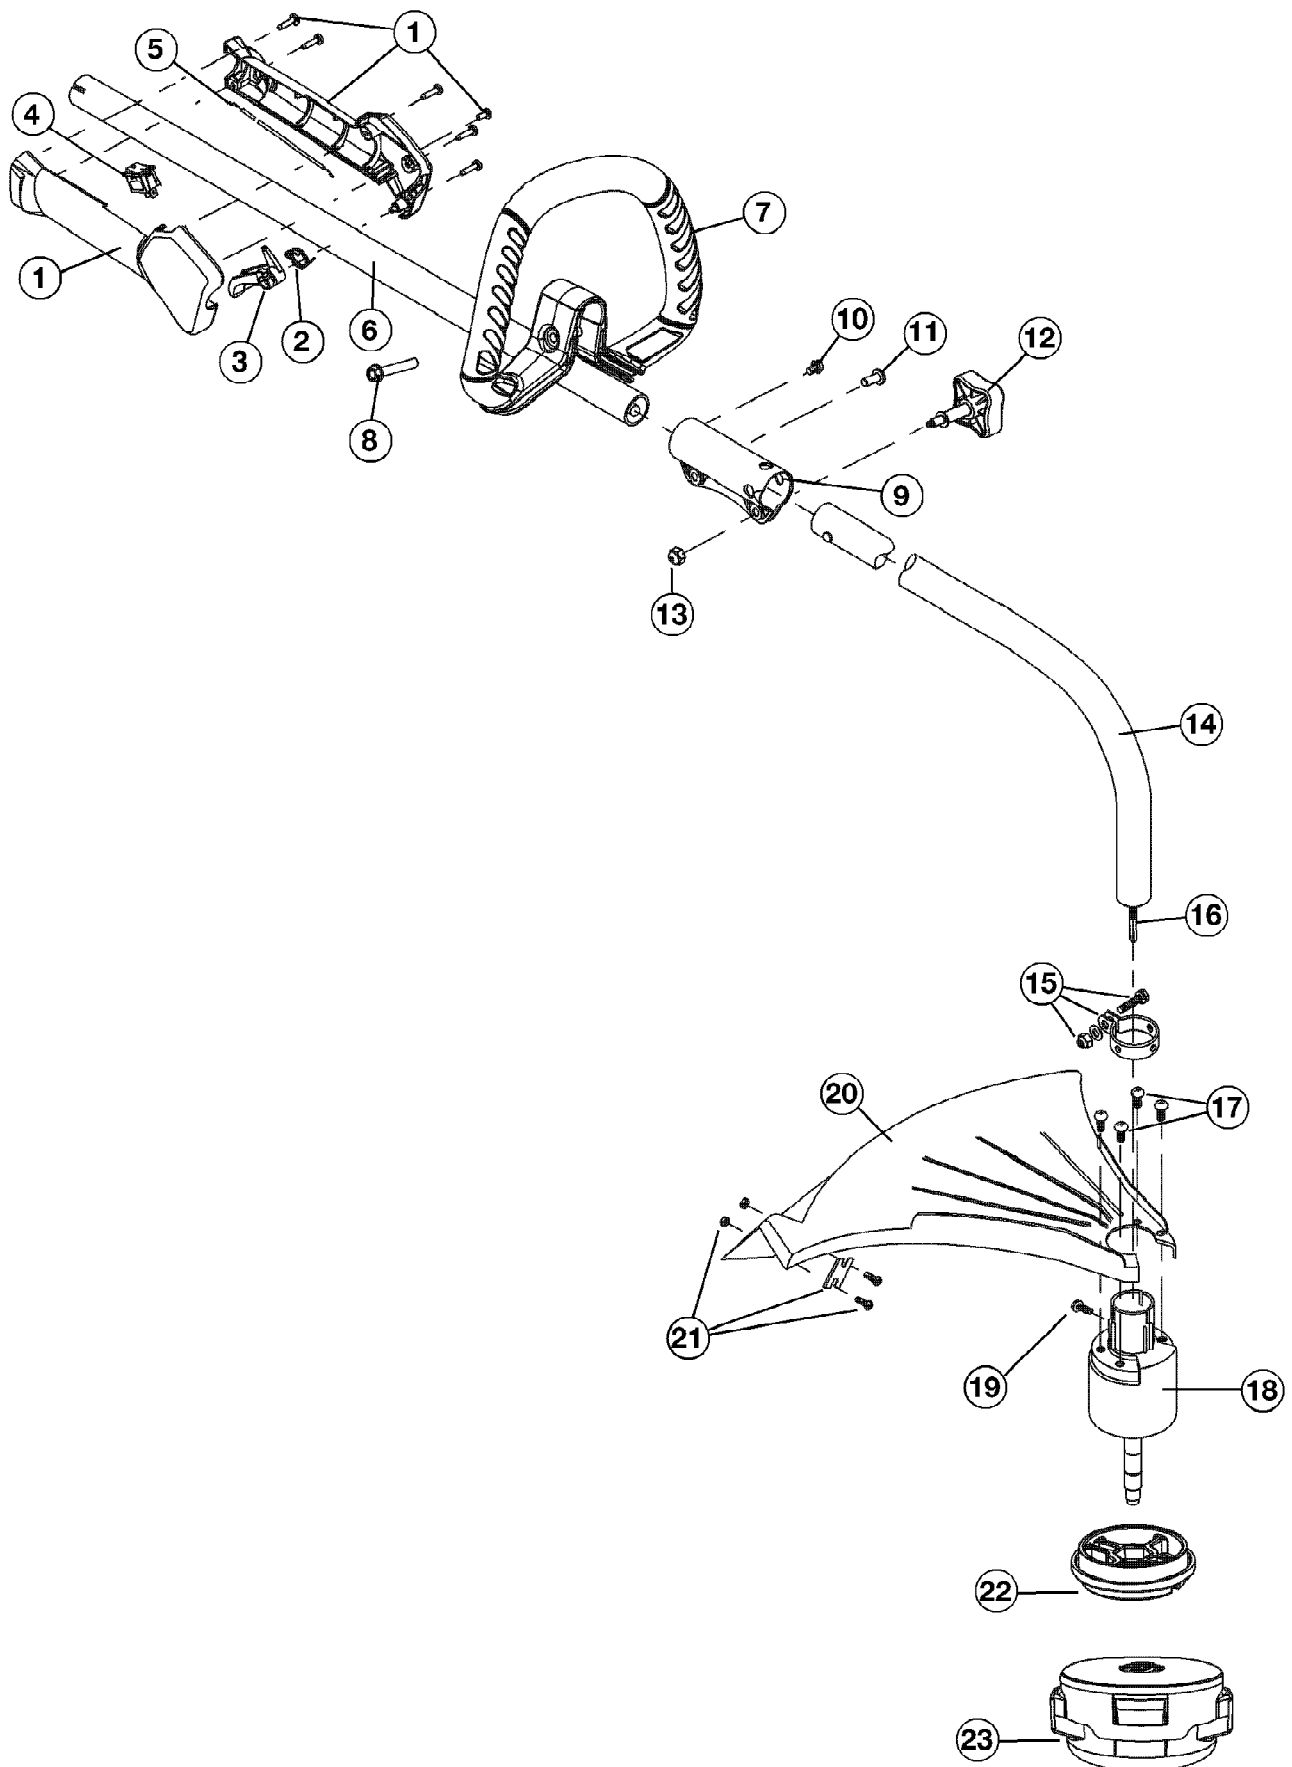

TB539E 41ADT53C966
General Assembly

TB539E 41ADT53C966
General Assembly

Page 5 of 5

Ref #	Part Number	Qty	S/P/F	Description
1	753-04234	1		Throttle Housing Assembly (Incl. Ref No. 2-4)
2	791-182690	1		Throttle Trigger Spring
3	753-04119	1	/P	Throttle Trigger
4	791-182405	1	/P	Switch
5	753-05266	1		Throttle Cable Assembly
6	753-04236	1	/P	Upper Drive Shaft Housing Assembly
7	753-06039	1		D-Handle Assembly (Incl. Ref No. 8)
8	753-06040	1		Bolt
9	753-1190	1	/P	Split boom Coupler (Incl. Ref No. 10-13)
10	791-182057	1		Screw
11	791-181617	1		Bolt
12	791-181618B	1	/P	Adjustment Knob (Incl. Ref No. 13)
13	712-04018A	1	/P	Knob Retaining Nut
14	791-182387	1		Lower Drive Shaft Housing Assembly (Incl. Ref No. 16)
15	791-153597	1		Lower Clamp Assembly (Incl. Ref No. 19)
16	791-181852	1	/P	Lower Flexible Drive Shaft
17	791-181858	1	/P	Shield Mounting Screw
18	753-06133	1		Bushing Housing Assembly
19	791-145569	1	/P	Anti-Rotation Screw
20	791-181659	1	/P	Shield Assembly (Incl. Ref No. 21)
21	753-06048	1	/P	Blade Assembly
22	753-05034	1	/P	Adapter
23	753-06130	1		Spool Assembly
	753-06149	1		Kit, Speed Spool Not Shown, Kit contains head cover, spring and 4 eyelets for 753-06130 assembly.