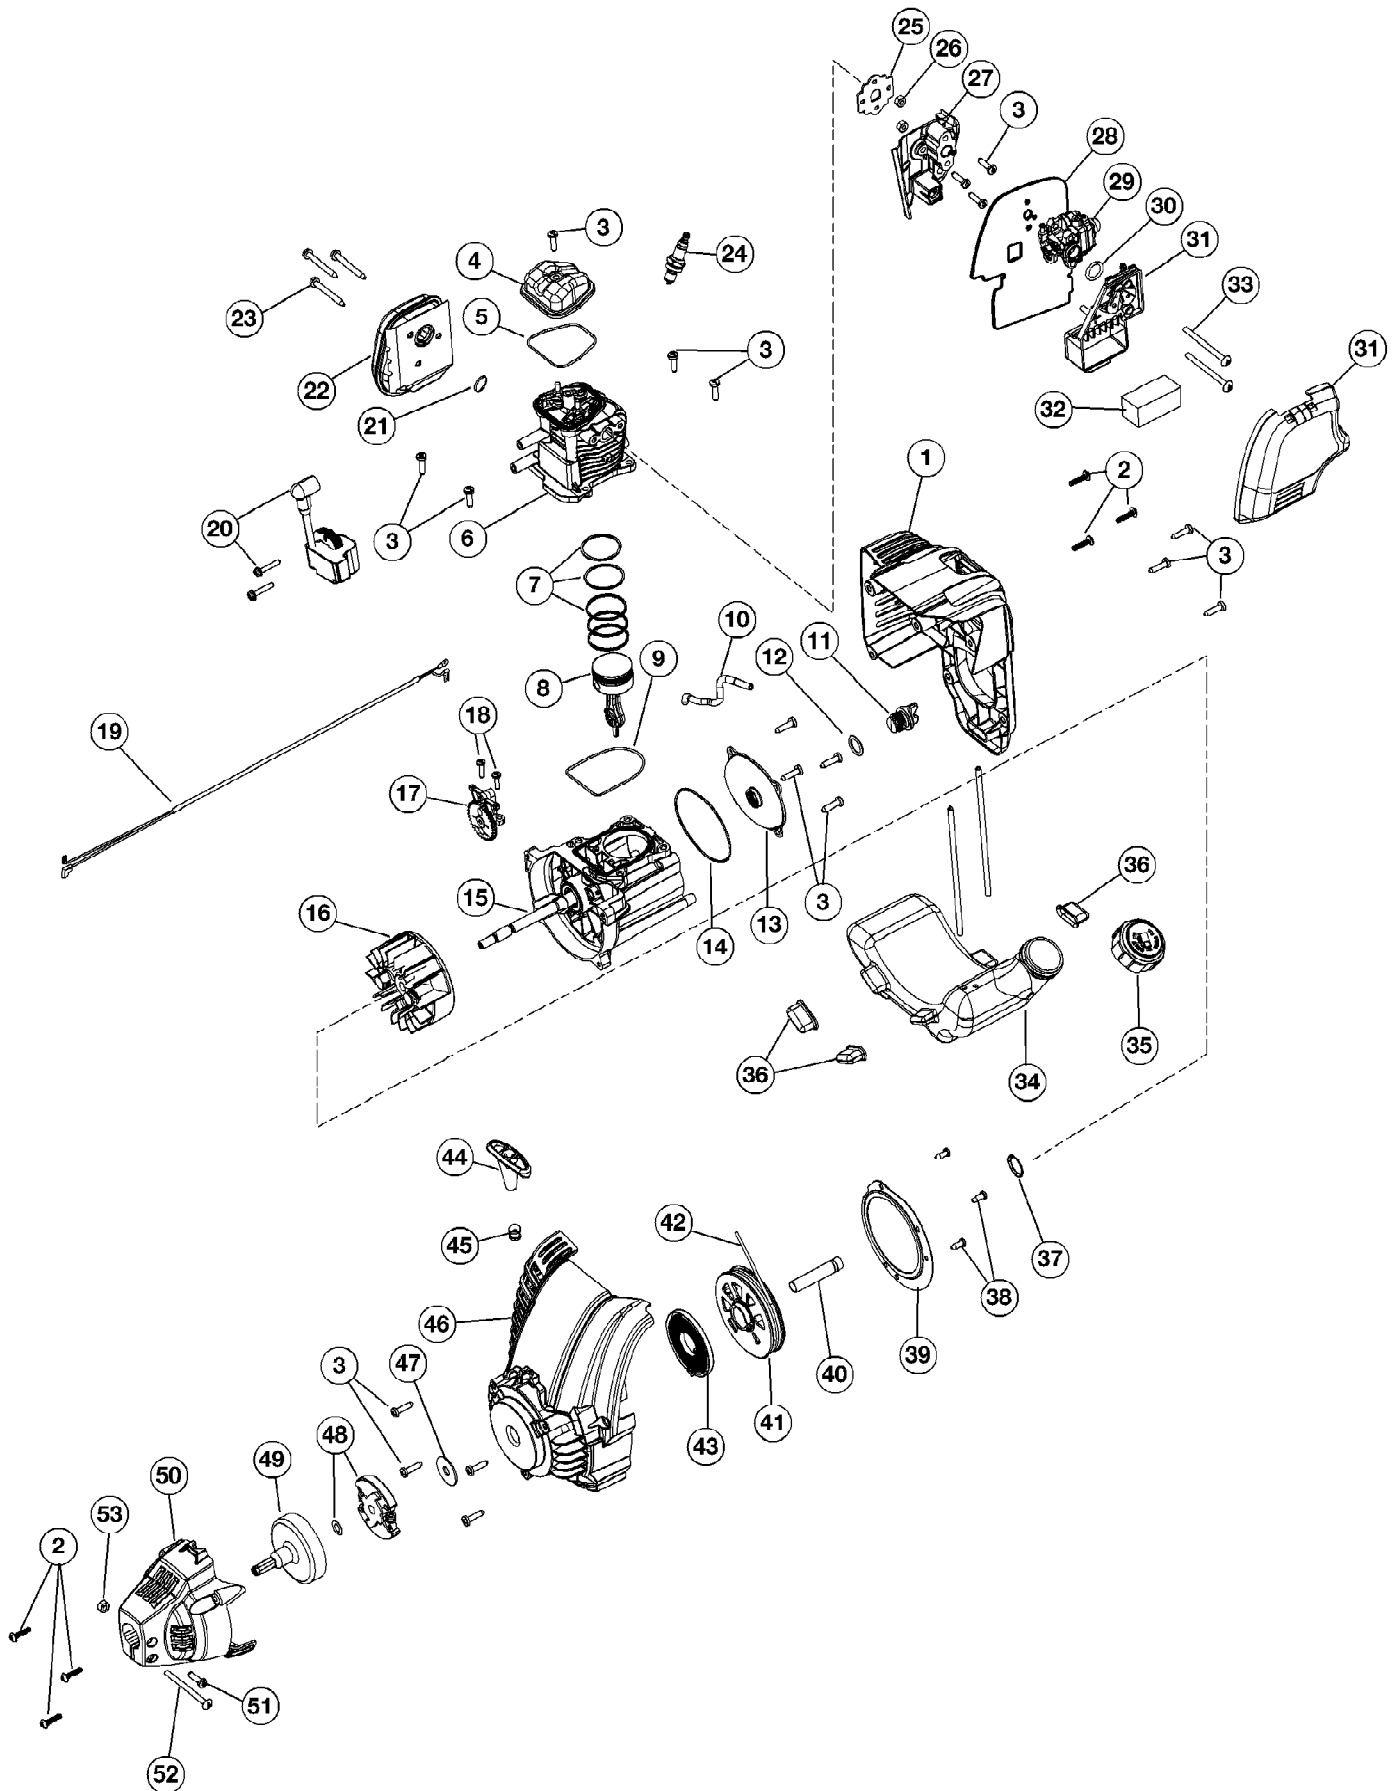

TB539E 41ADT53C966
Engine Assembly

TB539E 41ADT53C966
Engine Assembly

Page 2 of 5

Ref #	Part Number	Qty	S/P/F	Description
1	753-06134	1		Engine Cover Assembly (Incl. Ref No. 2 & 3)
2	710-04194	1	/P	Cover Screw
3	791-181003	1	/P	Screw
4	753-05209	1		Rocker Cover
5	721-04132	1	/P	Rocker Cover O-Ring
6	753-05228	1		Cylinder Assembly (Incl. Ref No. 3, 5 & 9)
7	753-05229	1		Piston Ring Assembly
8	753-05230	1		Piston Assembly (Incl. Ref No. 7)
9	753-05232	1		Cylinder O-Ring
10	791-182379	1	/P	Breather Hose
11	753-05408	1	/P	Oil Plug (Incl. Ref No. 12)
12	791-182290	1		Oil Plug O-Ring
13	753-06111	1		Crankcase Cover
14	753-05238	1		Crankcase Cover O-ring
15	753-06110	1	/P	Crankcase Assembly (Incl. Ref No. 9, 10 & 14)
16	753-05240	1	/P	Flywheel Assembly
16	914-04016	1	/P	Woodruff Key.125 x .375 Not shown
17	753-05241	1		Cam Bracket Assembly (Incl. Ref No. 18)
18	710-04584	1	/P	Cam Bracket Screw
19	753-05264	1		Lead Wires
20	753-05243	1	S	Module Assembly
21	753-05244	1		Muffler Gasket
22	753-05245	1		Muffler Assembly (Incl. Ref No. 21 & 23)
23	710-04487	1	/P	Muffler Screw
24	753-05255	1		Spark Plug
25	753-05247	1		Insulator Gasket
26	712-04099	1	/P	Nut
27	753-05249	1		Insulator
28	753-05366	1	/P	Carburetor Gasket
29	753-05251	1		Carburetor w/Primer
30	791-181751	1		O-Ring
31	753-05252	1		Air Cleaner Cover Assembly (Incl. Ref No. 32)
32	753-05254	1		Air Filter
33	710-04517	1	/P	Screw
34	753-05256	1	/P	Fuel Tank Assembly w/Fuel Lines (Incl. Ref No. 35)
35	753-1229	1		Fuel Cap
36	753-05259	1		Fuel Tank Pads
37	712-04096	1	/P	Push Nut
38	753-1202	1		Pressure Plate Screw
39	753-05074	1		Pressure Plate (Incl. Ref No. 38)
40	750-04434	1	/P	Spacer
41	753-05435	1	/P	Starter Assembly (Incl. Ref No. 42)
42	791-613103	1		Rope
43	753-04286	1		Recoil Spring
44	631-04164	1	S	Handle
45	791-611061	1		Rope Guide
46	753-05262	1		Starter Housing Assembly (Incl. Ref No. 3 & 37-45)
47	9162-1	1	/P	Washer
48	753-1238	1		Clutch & Clutch Washer