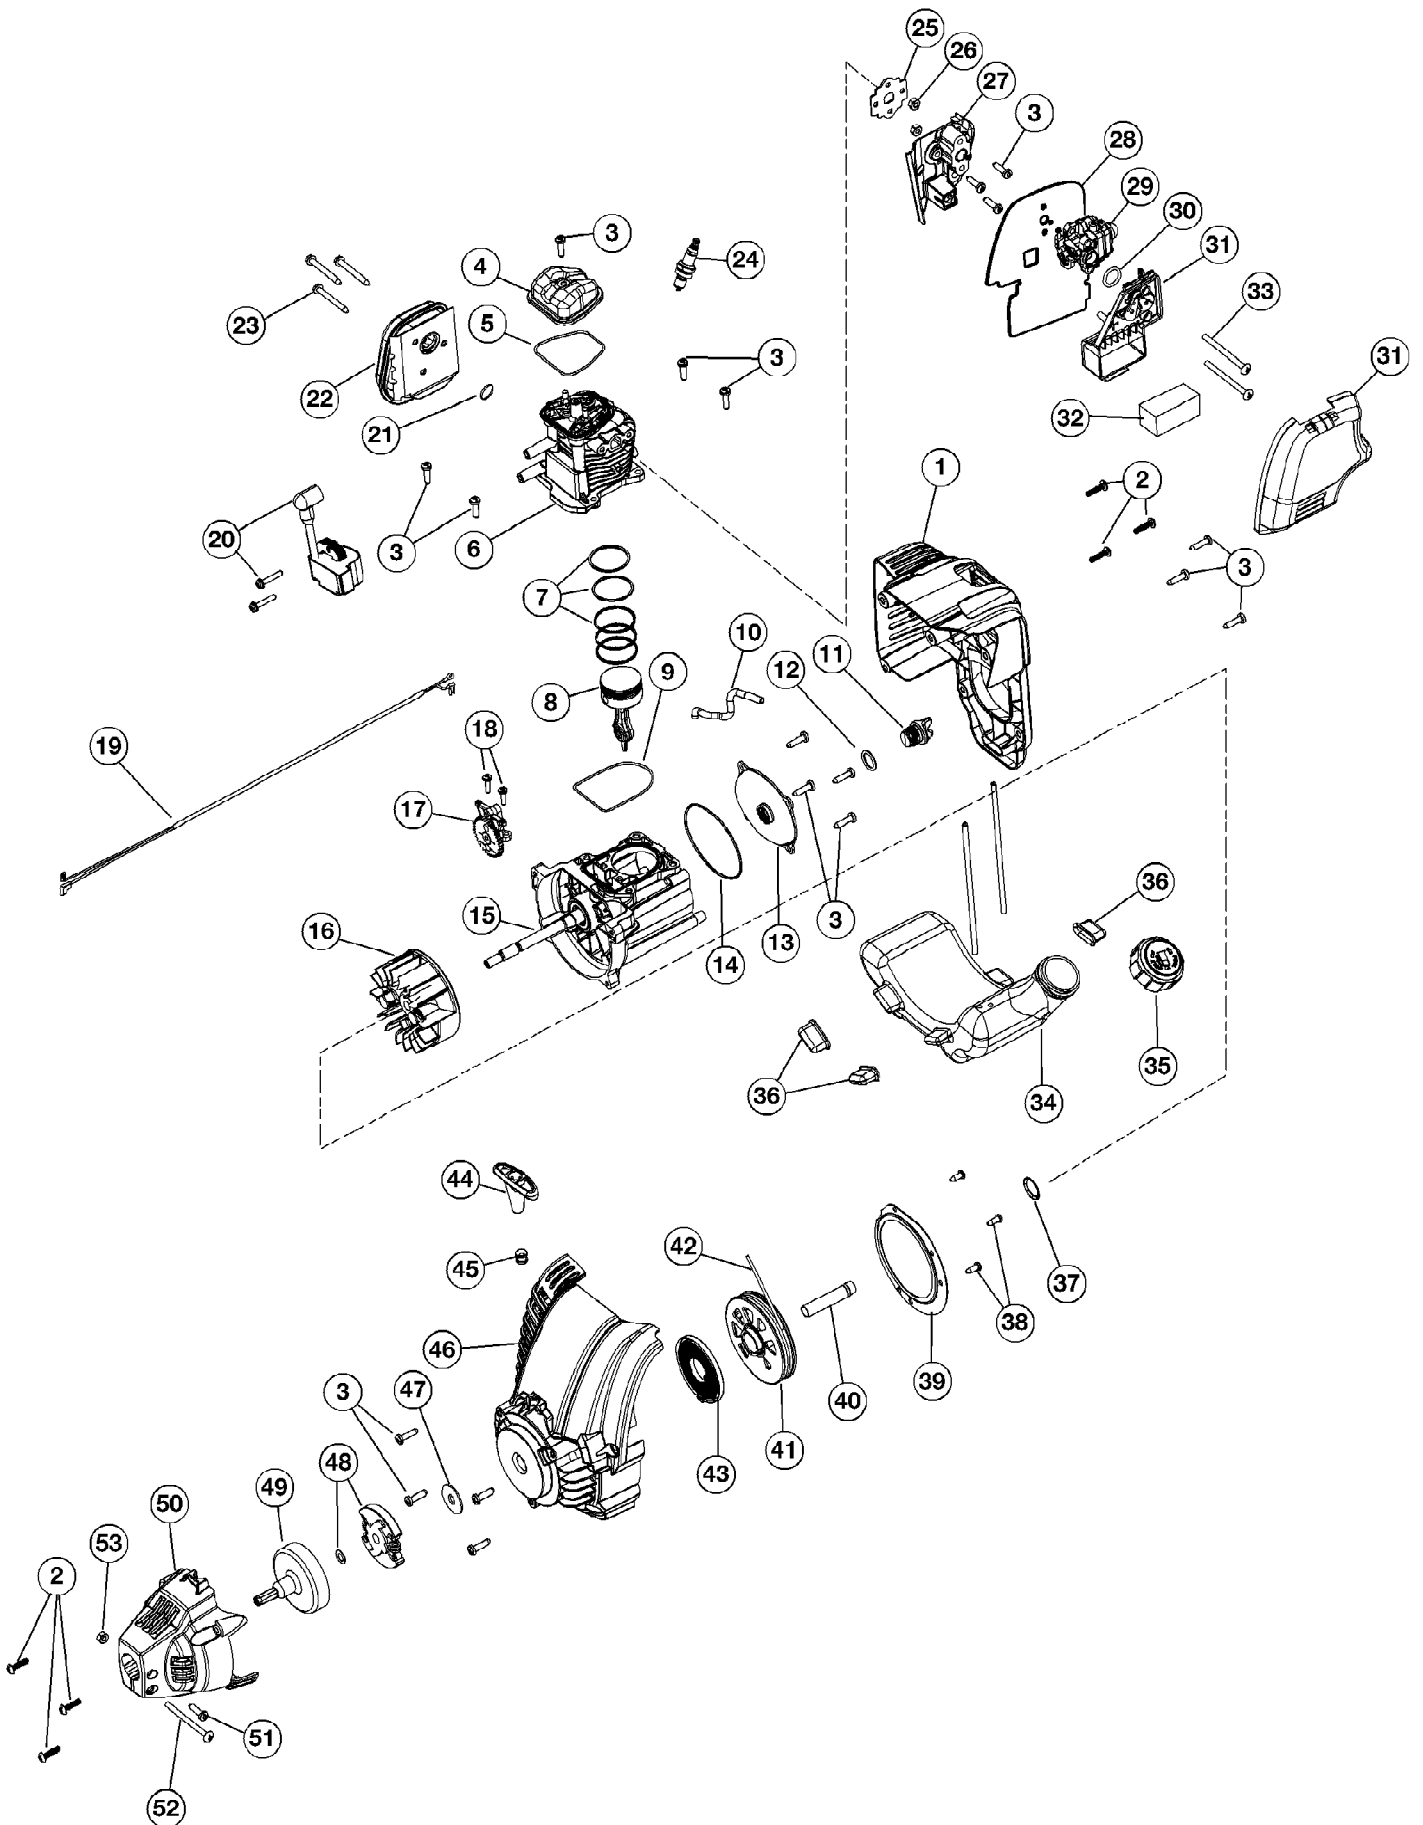

TB525ES 41CDT52C966
Engine Assembly

TB525ES 41CDT52C966
Engine Assembly

Page 2 of 5

Ref #	Part Number	Qty	S/P/F	Description
1	753-06134	1		Engine Cover Assembly (Incl. Ref No. 2 & 3)
2	710-04194	1	/P	Cover Screw
3	791-181003	1	/P	Screw
4	753-05209	1		Rocker Cover
5	721-04132	1	/P	Rocker Cover O-Ring
6	753-05228	1		Cylinder Assembly (Incl. Ref No. 3, 5 & 9)
7	753-05229	1		Piston Ring Assembly
8	753-05230	1		Piston Assembly (Incl. Ref No. 7)
9	753-05232	1		Cylinder O-Ring
10	791-182379	1	/P	Breather Hose
11	753-05408	1	/P	Oil Plug (Incl. Ref No. 12)
12	791-182290	1		Oil Plug O-Ring
13	753-06111	1		Crankcase Cover
14	753-05238	1		Crankcase Cover O-ring
15	753-06110	1	/P	Crankcase Assembly (Incl. Ref No. 9, 10 & 14)
16	753-05240	1	/P	Flywheel Assembly
16	914-04016	1	/P	Woodruff Key.125 x .375 Not shown
17	753-05241	1		Cam Bracket Assembly (Incl. Ref No. 18)
18	710-04584	1	/P	Cam Bracket Screw
19	753-05264	1		Lead Wires
20	753-05243	1	S	Module Assembly
21	753-05244	1		Muffler Gasket
22	753-05245	1		Muffler Assembly (Incl. Ref No. 21 & 23)
23	710-04487	1	/P	Muffler Screw
24	753-05255	1		Spark Plug
25	753-05247	1		Insulator Gasket
26	712-04099	1	/P	Nut
27	753-05249	1		Insulator
28	753-05366	1	/P	Carburetor Gasket
29	753-05251	1		Carburetor w/Primer
30	791-181751	1		O-Ring
31	753-05252	1		Air Cleaner Cover Assembly (Incl. Ref No. 32)
32	753-05254	1		Air Filter
33	710-04517	1	/P	Screw
34	753-05256	1	/P	Fuel Tank Assembly w/Fuel Lines (Incl. Ref No. 35)
35	753-1229	1		Fuel Cap
36	753-05259	1		Fuel Tank Pads
37	712-04096	1	/P	Push Nut
38	753-1202	1		Pressure Plate Screw
39	753-05074	1		Pressure Plate (Incl. Ref No. 38)
40	750-04434	1	/P	Spacer
41	753-05435	1	/P	Starter Assembly (Incl. Ref No. 42)
42	791-613103	1		Rope
43	753-04286	1		Recoil Spring
44	631-04164	1	S	Handle
45	791-611061	1		Rope Guide
46	753-05262	1		Starter Housing Assembly (Incl. Ref No. 3 & 37-45)
47	9162-1	1	/P	Washer
48	753-1238	1		Clutch & Clutch Washer