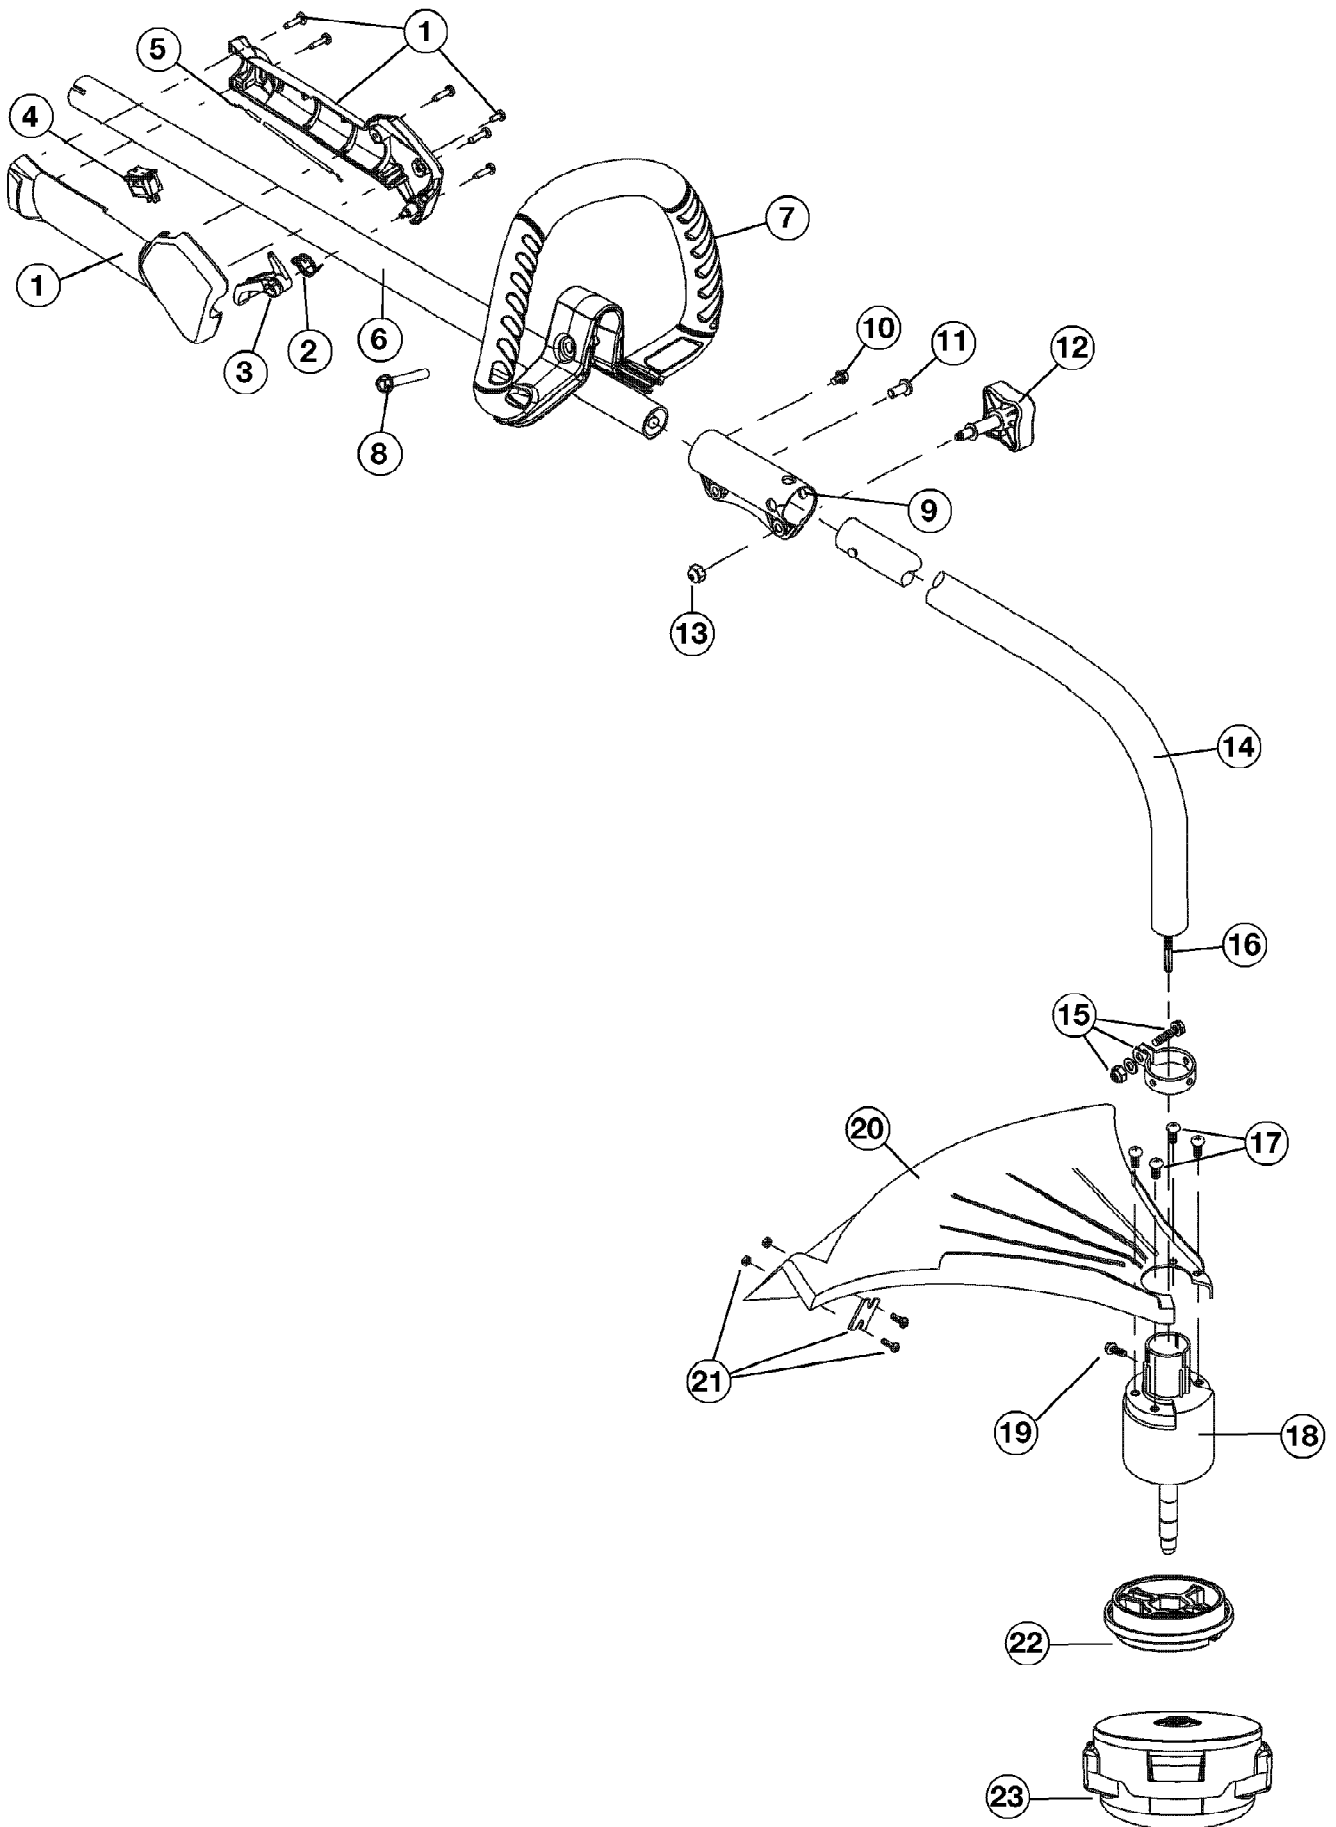

TB525ES 41CDT52C966
General Assembly

TB525ES 41CDT52C966
General Assembly

Page 5 of 5

Ref #	Part Number	Qty	S/P/F	Description
1	753-04234	1		Throttle Housing Assembly (Incl. Ref No. 2-4)
2	791-182690	1		Throttle Trigger Spring
3	753-04119	1	/P	Throttle Trigger
4	791-182405	1	/P	Switch
5	753-05266	1		Throttle Cable Assembly
6	753-04236	1	/P	Upper Drive Shaft Housing Assembly
7	753-06039	1		D-Handle Assembly (Incl. Ref No. 8)
8	753-06040	1		Bolt
9	753-1190	1	/P	Split boom Coupler (Incl. Ref No. 10-13)
10	791-182057	1		Screw
11	791-181617	1		Bolt
12	791-181618B	1	/P	Adjustment Knob (Incl. Ref No. 13)
13	712-04018A	1	/P	Knob Retaining Nut
14	791-182387	1		Lower Drive Shaft Housing Assembly (Incl. Ref No. 16)
15	791-153597	1		Lower Clamp Assembly (Incl. Ref No. 19)
16	791-181852	1	/P	Lower Flexible Drive Shaft
17	791-181858	1	/P	Shield Mounting Screw
18	753-05050	1		Bushing Housing Assembly
19	791-145569	1	/P	Anti-Rotation Screw
20	791-181659	1	/P	Shield Assembly (Incl. Ref No. 21)
21	753-06048	1	/P	Blade Assembly
22	753-05034	1	/P	Adapter
23	753-06130	1		Spool Assembly
	753-06149	1		Kit, Speed Spool Not Shown, Kit contains head cover, spring and 4 eyelets for 753-06130 assembly.