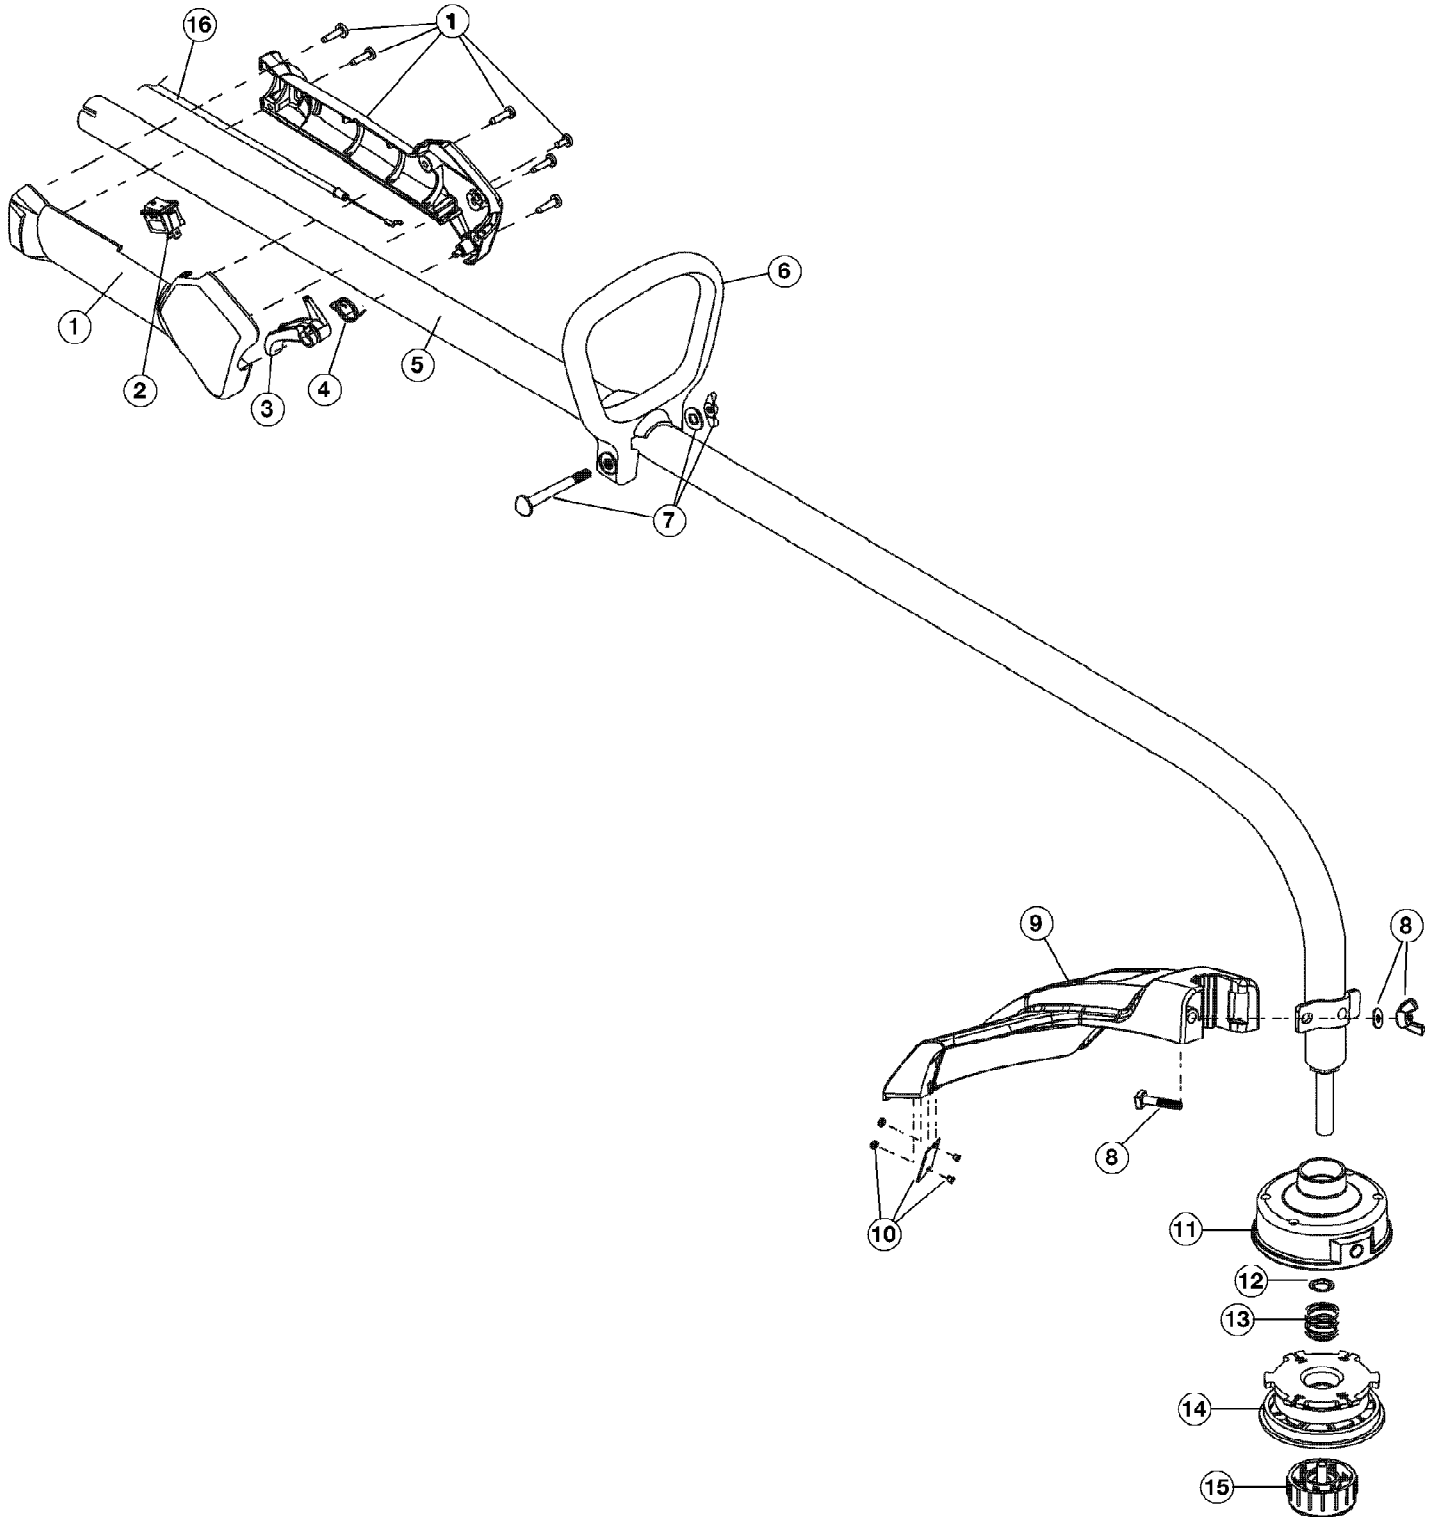

TB514ES 41BDT51G966
General Assembly

Page 4 of 5

TB514ES 41BDT51G966
General Assembly

Page 5 of 5

Ref #	Part Number	Qty	S/P/F	Description
1	753-04234	1		Throttle Housing Assembly (Incl. Ref No. 2-4)
2	791-182405	1	/P	Switch
3	753-04119	1	/P	Throttle Trigger
4	791-182690	1		Throttle Trigger Spring
5	753-05748	1		Drive Shaft Housing Assembly
6	753-05461	1		D-Handle (Incl. Ref No. 7)
7	791-181587	1	/P	Handle Hardware
8	753-04282	1		Guard Mounting Hardware
9	753-04283	1		Guard (Incl. Ref No. 10)
10	791-682061	1		Blade Assembly
11	753-04284	1		Outer Spool Assembly (Incl. Ref No. 12)
12	791-610660	1		Retainer
13	791-610317B	1	/P	Spring
14	753-1155	1	/P	Inner Reel
15	791-153066B	1	/P	Bump Head Knob Assembly
16	753-05266	1		Throttle Cable
	953-1156	1	/P	Reel and Line Assembly Not Shown