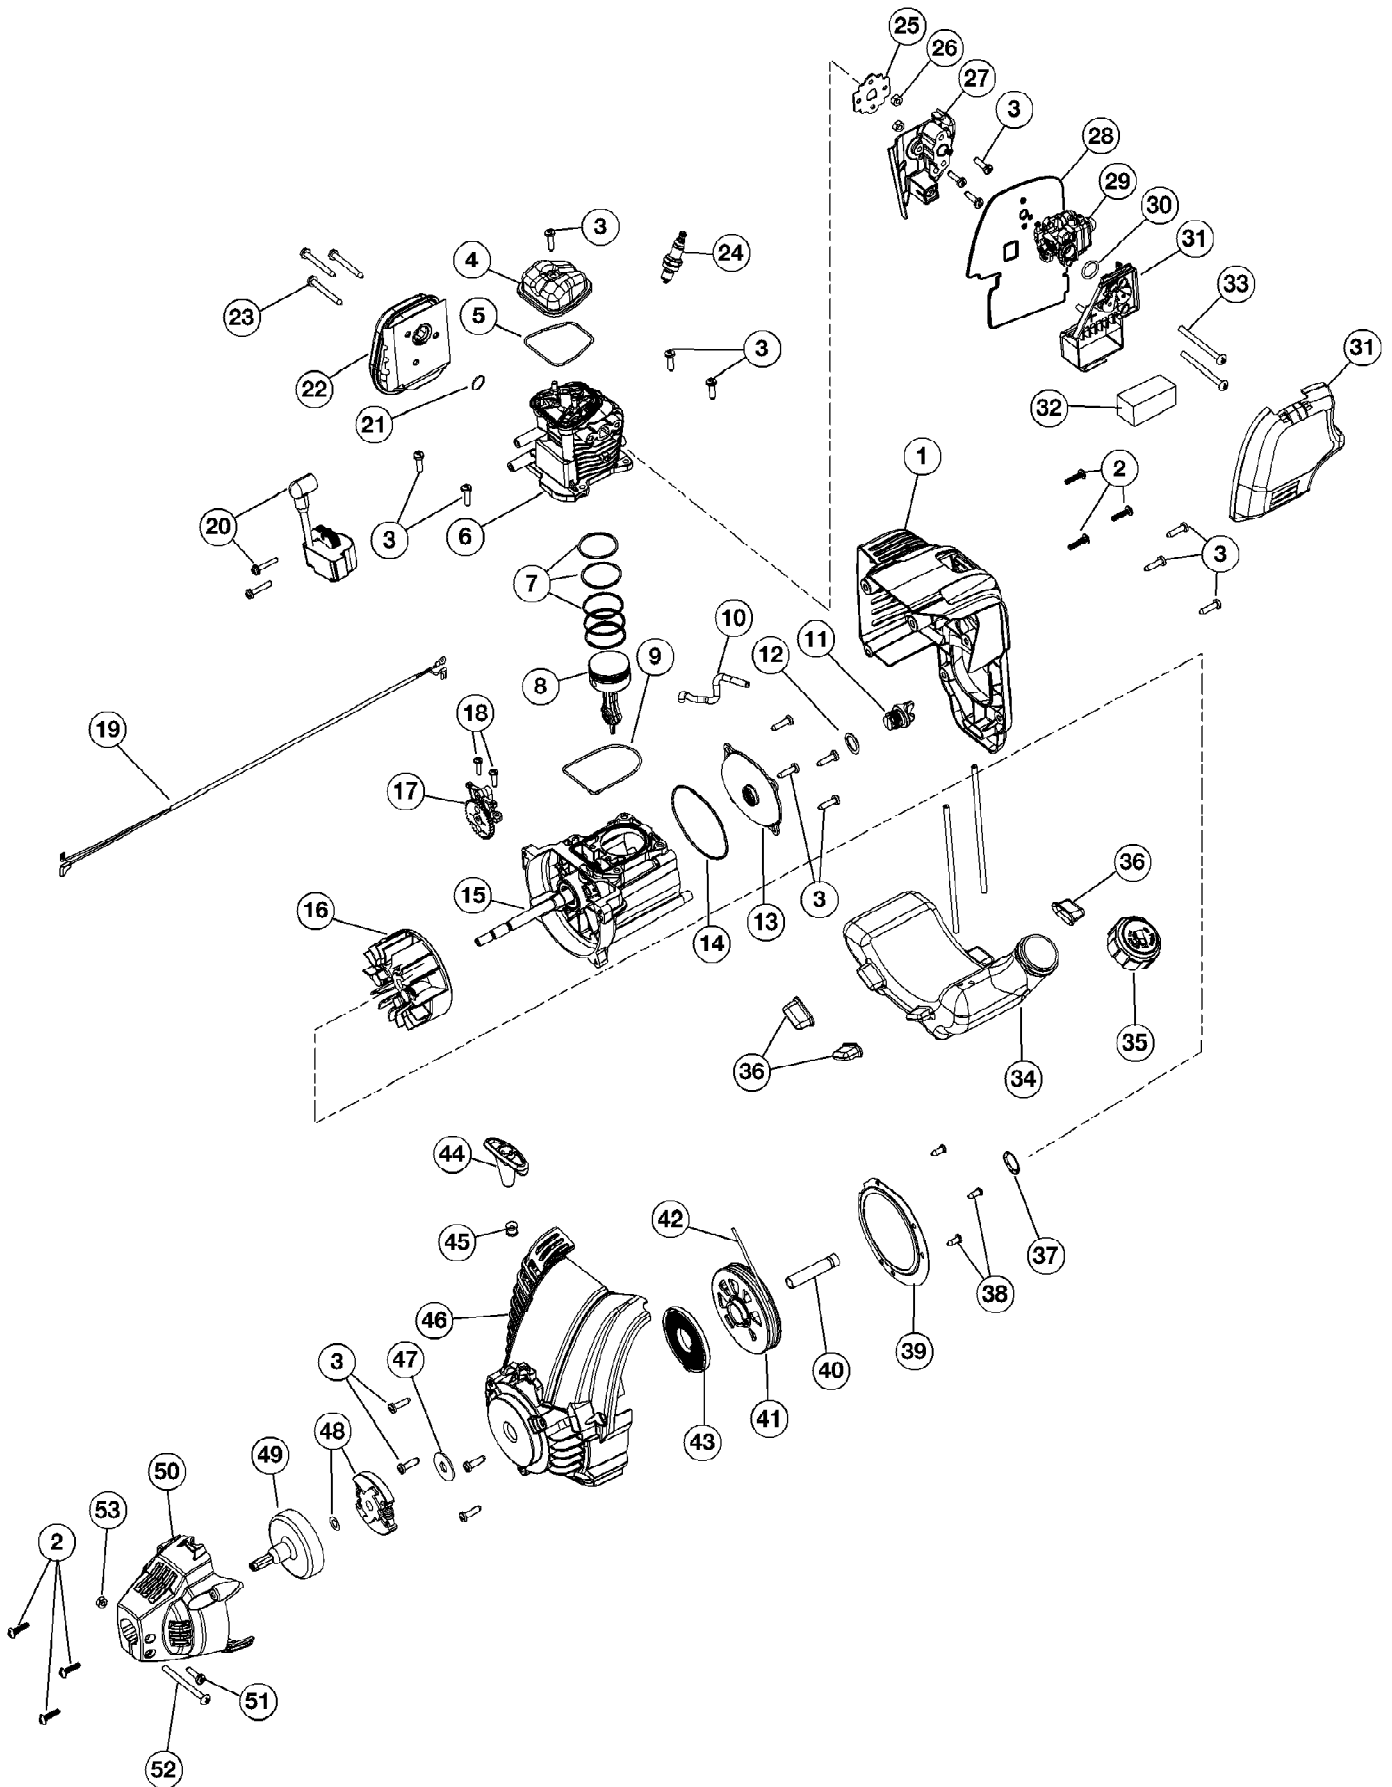

TB514ES 41BDT51G966
Engine Assembly

TB514ES 41BDT51G966
Engine Assembly

Page 2 of 5

Ref #	Part Number	Qty	S/P/F	Description
1	753-06134	1		Engine Cover Assembly (Incl. Ref No. 2 & 3)
2	710-04194	1	/P	Cover Screw
3	791-181003	1	/P	Screw
4	753-05209	1		Rocker Cover
5	721-04132	1	/P	Rocker Cover O-Ring
6	753-05228	1		Cylinder Assembly (Incl. Ref No. 3, 5 & 9)
7	753-05229	1		Piston Ring Assembly
8	753-05230	1		Piston Assembly (Incl. Ref No. 7)
9	753-05232	1		Cylinder O-Ring
10	791-182379	1	/P	Breather Hose
11	753-05408	1	/P	Oil Plug (Incl. Ref No. 12)
12	791-182290	1		Oil Plug O-Ring
13	753-06111	1		Crankcase Cover
14	753-05238	1		Crankcase Cover O-ring
15	753-06110	1	/P	Crankcase Assembly (Incl. Ref No. 9, 10 & 14)
16	753-05240	1	/P	Flywheel Assembly
16	914-04016	1	/P	Woodruff Key.125 x .375 Not shown
17	753-05241	1		Cam Bracket Assembly (Incl. Ref No. 18)
18	710-04584	1	/P	Cam Bracket Screw
19	753-05264	1		Lead Wires
20	753-05243	1	S	Module Assembly
21	753-05244	1		Muffler Gasket
22	753-05245	1		Muffler Assembly (Incl. Ref No. 21 & 23)
23	710-04487	1	/P	Muffler Screw
24	753-05255	1		Spark Plug
25	753-05247	1		Insulator Gasket
26	712-04099	1	/P	Nut
27	753-05249	1		Insulator
28	753-05366	1	/P	Carburetor Gasket
29	753-05251	1		Carburetor w/Primer
30	791-181751	1		O-Ring
31	753-05252	1		Air Cleaner Cover Assembly (Incl. Ref No. 32)
32	753-05254	1		Air Filter
33	710-04517	1	/P	Screw
34	753-05256	1	/P	Fuel Tank Assembly w/Fuel Lines (Incl. Ref No. 35)
35	753-1229	1		Fuel Cap
36	753-05259	1		Fuel Tank Pads
37	712-04096	1	/P	Push Nut
38	753-1202	1		Pressure Plate Screw
39	753-05074	1		Pressure Plate (Incl. Ref No. 38)
40	750-04434	1	/P	Spacer
41	753-05435	1	/P	Starter Assembly (Incl. Ref No. 42)
42	791-613103	1		Rope
43	753-04286	1		Recoil Spring
44	631-04164	1	S	Handle
45	791-611061	1		Rope Guide
46	753-05262	1		Starter Housing Assembly (Incl. Ref No. 3 & 37-45)
47	9162-1	1	/P	Washer
48	753-1238	1		Clutch & Clutch Washer