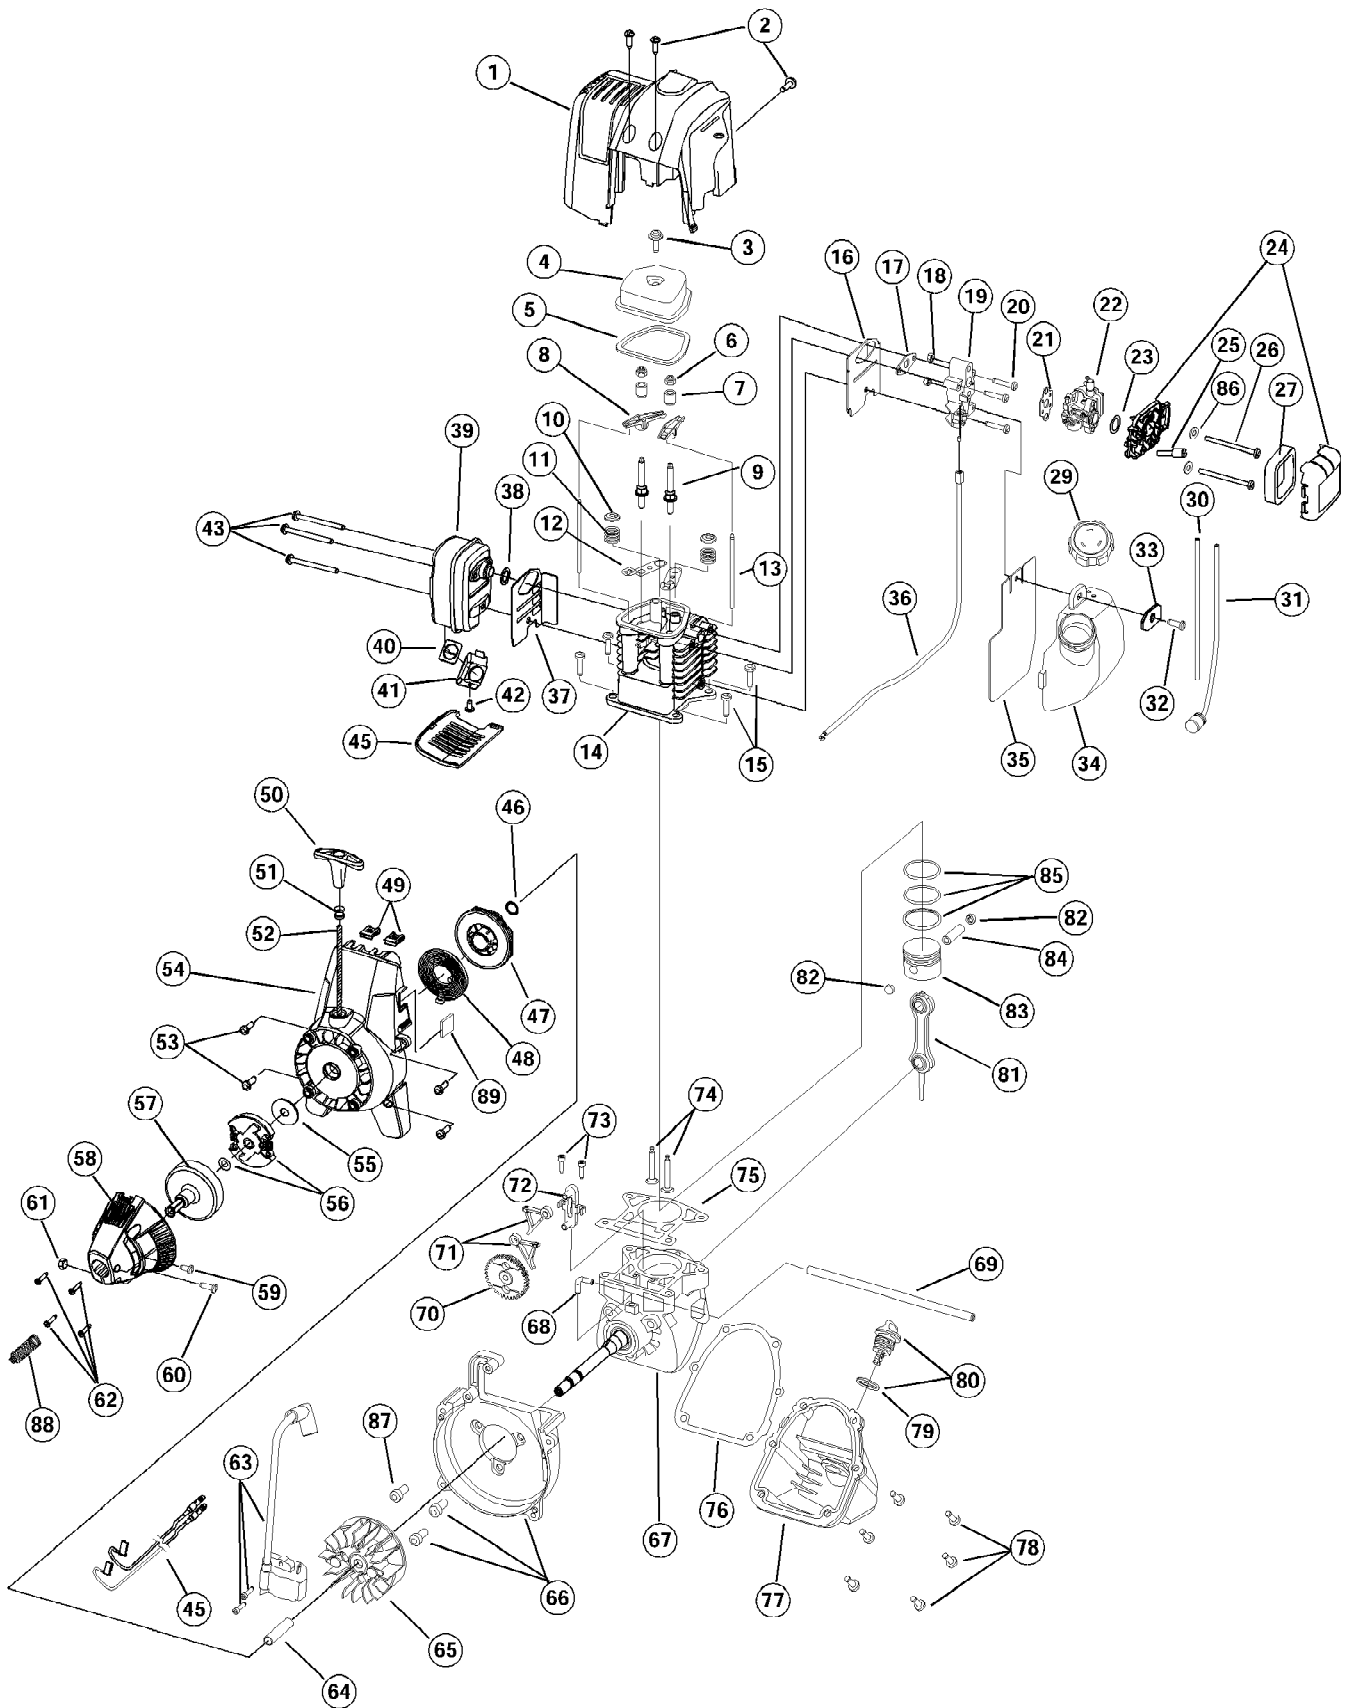

TB490BC 41BDT49C063
Engine Parts

TB490BC 41BDT49C063
Engine Parts

Page 5 of 6

Ref #	Part Number	Qty	S/P/F	Description
1	753-04083	1		Engine Cover
2	791-182339	1	S	Engine Cover Screws
3	791-181025	1		Valve Cover Screw
4	791-182098	1		Valve Cover
5	791-182099	1	/P	Valve Cover Gasket
6	791-182340	1		Rocker Adjustment Nut
7	791-182101	1	/P	Rocker Arm Pivot
8	791-182100	1		Rocker Arm
9	791-182341	1		Rocker Arm Stud
10	791-182103	1		Valve Spring Retainer
11	791-181038	1		Valve Spring
12	791-182102	1		Push Rod Guide
13	791-181033	1		Push Rod
14	791-182745	1	S	Cylinder Head (includes 9 & 12)
15	791-182344	1	S	Cylinder Screw
16	791-182345	1		Intake Baffle
17	791-182749	1		Carburetor Mount Gasket
18	791-181034	1	S	Nut
19	791-182347	1		Carburetor Mount (includes 18)
20	791-182348	1		Carburetor Mount Screw
21	791-182732	1	/P	Carburetor Gasket
22	753-04296	1		Carburetor with Primer
23	791-181751	1		O-Ring, Carburetor
24	753-04305	1	/P	Air Filter/Choke Cover Assembly (includes 27)
25	791-182097	1		Breather Tube
26	791-181750	1		Air Filter Mounting Screw
27	791-181757	1		Air Filter
28	753-04316	1	S	Air Filter Cover
29	753-1229	1		Fuel Cap
30	791-182352	1		Fuel Return Line
31	791-182353	1		Fuel Pick-Up Line with Filter
32	791-181080	1		Screw
33	791-182354	1		Washer
34	753-1230	1		Fuel Tank Assembly (includes 29-31)
35	791-182356	1		Fuel Tank Shield
36	753-04297	1		Throttle Cable
37	791-182358	1		Muffler Baffle
38	791-181048	1		Muffler Gasket
39	791-182359	1	/P	Muffler (includes 38, 40-42)
40	791-180890	1		Spark Arrestor Screen
41	791-181045	1		Screen Cover
42	791-181046	1		Screw
42	791-182361	1		Muffler Mounting Screw
44	753-04092	1		Muffler Cover
45	791-182804	1		Switch Wire Assembly
46	791-181247	1	S	Palnut
47	753-1199	1		Recoil Pulley
48	753-04286	1		Recoil Spring
49	791-182366	1		Nut Clip
50	791-181079	1	S	Pull Handle
51	791-611061	1		Rope Guide
52	791-613103	1		Rope