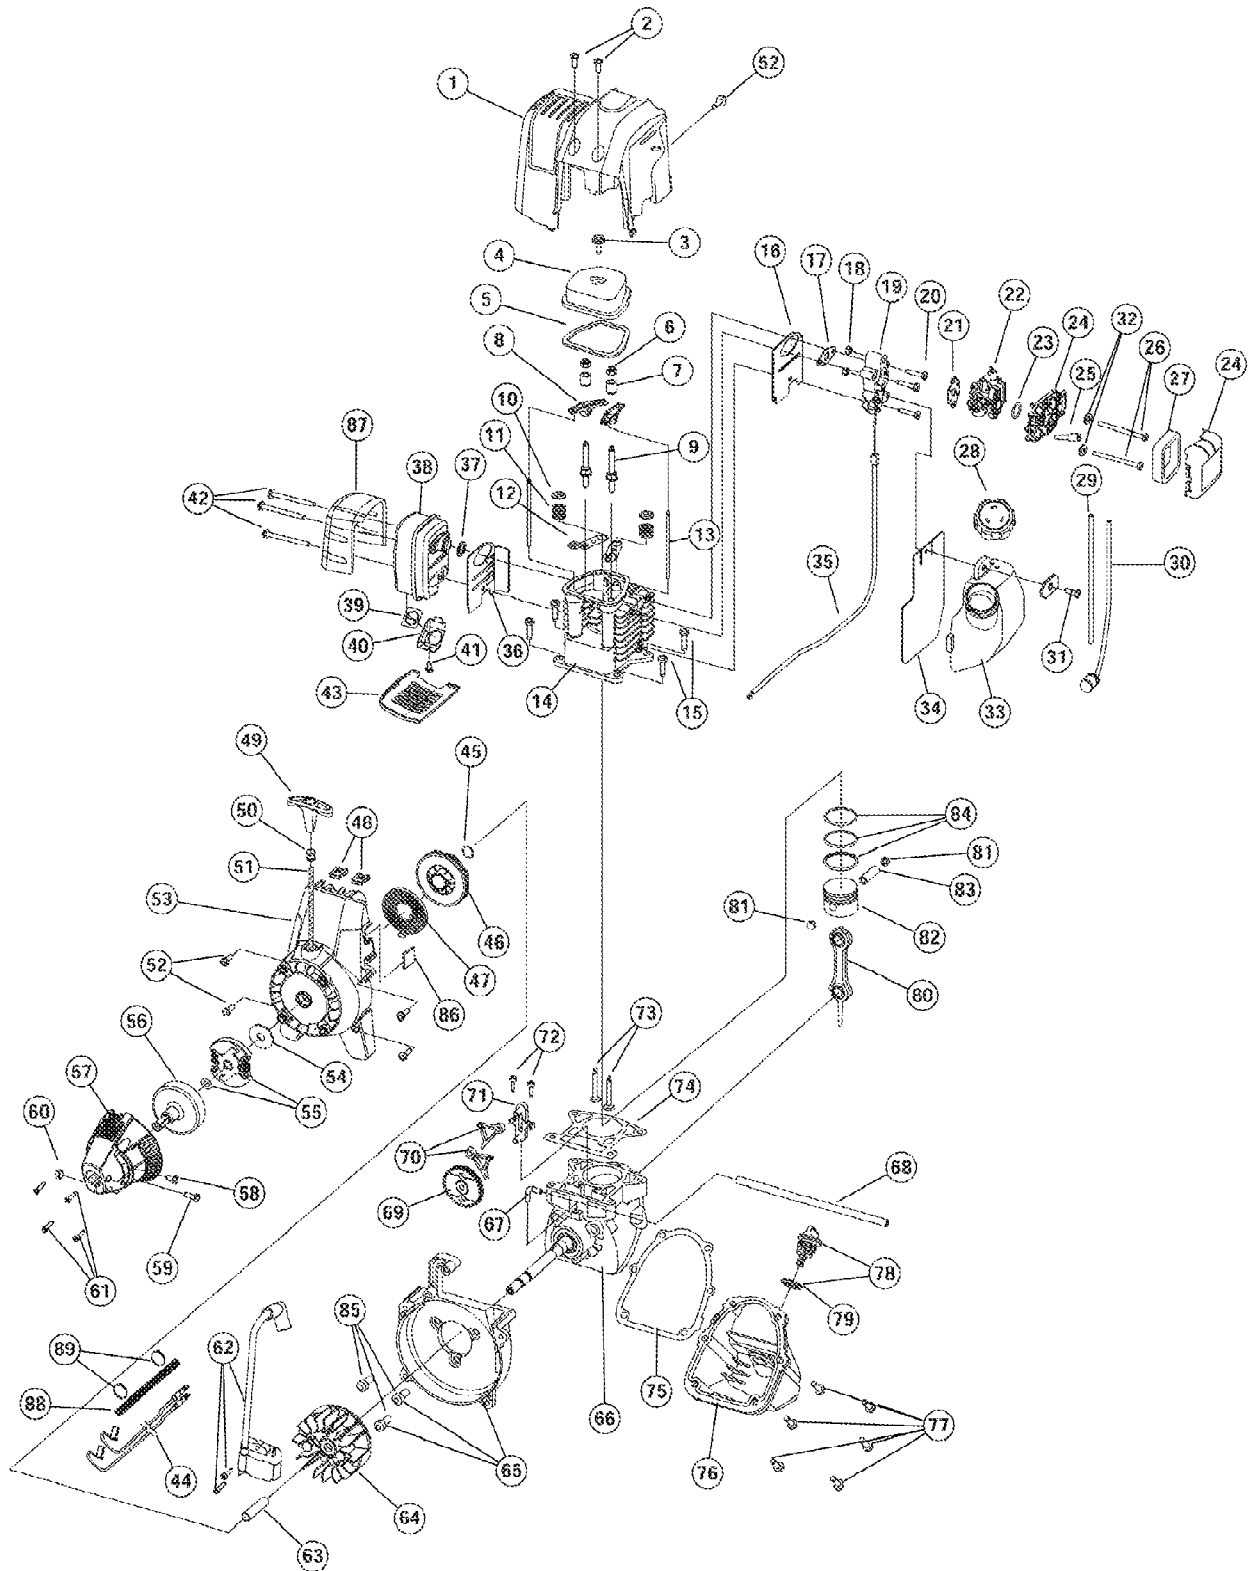

TB490BC 41ADT49C711
Engine Parts

Page 4 of 5

Ref #	Part Number	Qty	S/P/F	Description
1	753-04083	1		Engine Cover
2	791-182339	1	S	Engine Cover Screws
3	791-181025	1		Valve Cover Screw
4	791-182098	1		Valve Cover
5	791-182099	1	/P	Valve Cover Gasket
6	791-182340	1		Rocker Adjustment Nut
7	791-182101	1	/P	Rocker Arm Pivot
8	791-182100	1		Rocker Arm
9	791-182341	1		Rocker Arm Stud
10	791-182103	1		Valve Spring Retainer
11	791-181038	1		Valve Spring
12	791-182102	1		Push Rod Guide
13	791-181033	1		Push Rod
14	753-04816	1	/P	Cylinder Assembly (includes 9, 12 & 73)
15	791-182344	1	S	Cylinder Screw
16	791-182345	1		Intake Baffle
17	791-182749	1		Carburetor Mount Gasket
18	791-181034	1	S	Nut
19	791-182347	1		Carburetor Mount (includes 18)
20	791-182348	1		Carburetor Mount Screw
21	791-182732	1	/P	Carburetor Gasket
22	753-04296	1		Carburetor w/Primer
23	791-181751	1		O-Ring, Carburetor
24	753-04305	1	/P	Air Filter/Choke Cover Assembly (includes 32)
25	791-182097	1		Breather Tube
26	791-181750	1		Air Filter Mounting Screw
27	791-181757	1		Air Filter
28	753-1229	1		Fuel Cap
29	791-182352	1		Fuel Return Line
30	791-182353	1		Fuel Pick-Up Line with Filter
31	753-04185	1		Screw
32	791-182409	1		Washer
33	753-1230	1		Fuel Tank Assembly (includes 28-30)
34	791-182356	1		Fuel Tank Shield
35	753-04297	1		Throttle Cable
36	791-182358	1		Muffler Baffle
37	791-181048	1		Muffler Gasket
38	791-182359	1	/P	Muffler (includes 37, 39-41)
39	791-180890	1		Spark Arrestor Screen
40	791-181045	1		Screen Cover
41	791-181046	1		Screw
42	791-182361	1		Muffler Mounting Screw
43	753-04092	1		Muffler Cover
44	791-182804	1		Switch Wire Assembly
45	791-181247	1	S	Palnut
46	753-1199	1		Recoil Pulley
47	753-04286	1		Recoil Spring
48	791-182366	1		Nut Clip
49	791-181079	1	S	Pull Handle
50	791-611061	1		Rope Guide
51	791-613103	1		Rope
52	791-181020	1		Starter Housing Screw