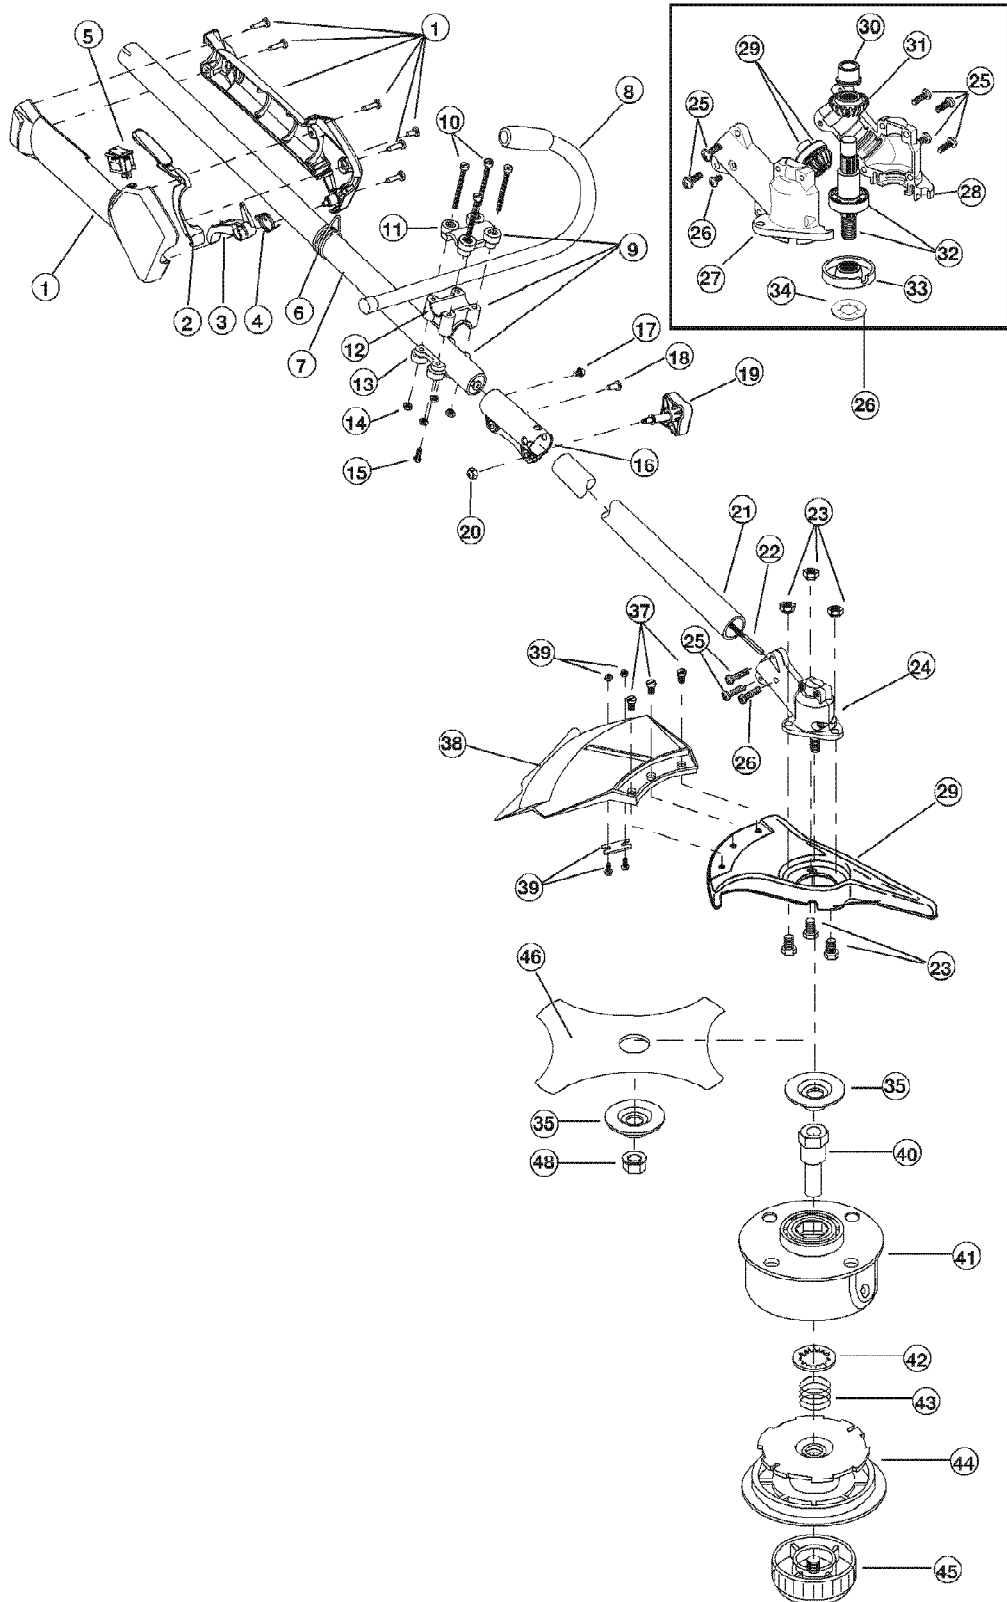

TB490BC 41ADT49C711
Boom & Trimmer Brushcutter

TB490BC 41ADT49C711
Boom & Trimmer Brushcutter

Page 2 of 5

Ref #	Part Number	Qty	S/P/F	Description
1	791-00040	1		Throttle Housing Assembly (includes 2-4)
2	791-00041	1		Throttle Trigger Lock-Out
3	791-00042	1	S	Throttle Trigger
4	791-182690	1		Throttle Trigger Spring
5	791-182405	1	/P	Switch
6	791-610327	1		Harness Clip
7	753-04503	1	/P	Upper Drive Shaft Housing Assembly
8	791-181099	1		J-Handle Assembly
9	791-683295	1		Handle Bracket Assembly (includes 10-15)
10	791-181811	1		Screw
11	791-181812	1		Upper Handle Clamp
12	791-181813	1		Middle Handle Clamp
13	791-181814	1		Lower Handle Clamp
14	791-181815	1		Nut
15	791-145569	1	/P	Anti-Rotation Screw
16	753-1190	1	/P	Split Boom Coupler (includes 17-20)
17	791-182057	1		Screw
18	791-181617	1		Bolt
19	791-181981	1		Adjustment Knob
20	753-04386	1	S	Knob Retaining Nut
21	791-182541	1		Lower Drive Shaft Housing Assembly
22	791-613300	1		Lower Flexible Drive Shaft
23	791-182200	1		Shield Mount Screw Assembly
24	791-182193	1	/P	2 piece Gearbox Assembly (includes 25-35)
25	791-182195	1		Gearbox Mounting Hardware
26	791-145569	1	/P	Anti-Rotation Screw
27	791-182192	1	S	Right Housing
28	791-182191	1	/P	Left Housing
29	791-182194	1		Pinion Gear Assembly
30	791-182199	1		Output Shaft Bushing
31	791-182198	1		Output Shaft Gear
32	791-182197	1		Output Shaft Assembly (includes 30 & 31)
33	791-182196	1		Blade Driver
34	753-04348	1	/P	Palnut
35	791-147490	1		Retaining Washer
36	791-147492	1		Blade Shield/Shield Mount
37	791-683304	1		Shield Mounting Screw
38	753-1191	1		Shield Assembly (includes 39)
39	791-682061	1		Blade Assembly
40	791-612483	1		Spool Shaft
41	791-683301	1		Outer Spool Assembly (includes 42)
42	791-612026	1		Retainer
43	791-610636B	1	/P	Spring
44	791-147495	1		Inner Reel
45	791-180814B	1	/P	Bump Head Knob Assembly
46	791-145873B	1	/P	4-Tooth Blade
48	791-181699	1	S	Nut
	791-180014B	1		Blade Retaining Kit (includes 34 & 43) (NOT SHOWN)
	791-613226	1		Locking Rod Tool (NOT SHOWN)
	791-682075B	1	/P	Shoulder Harness (NOT SHOWN)