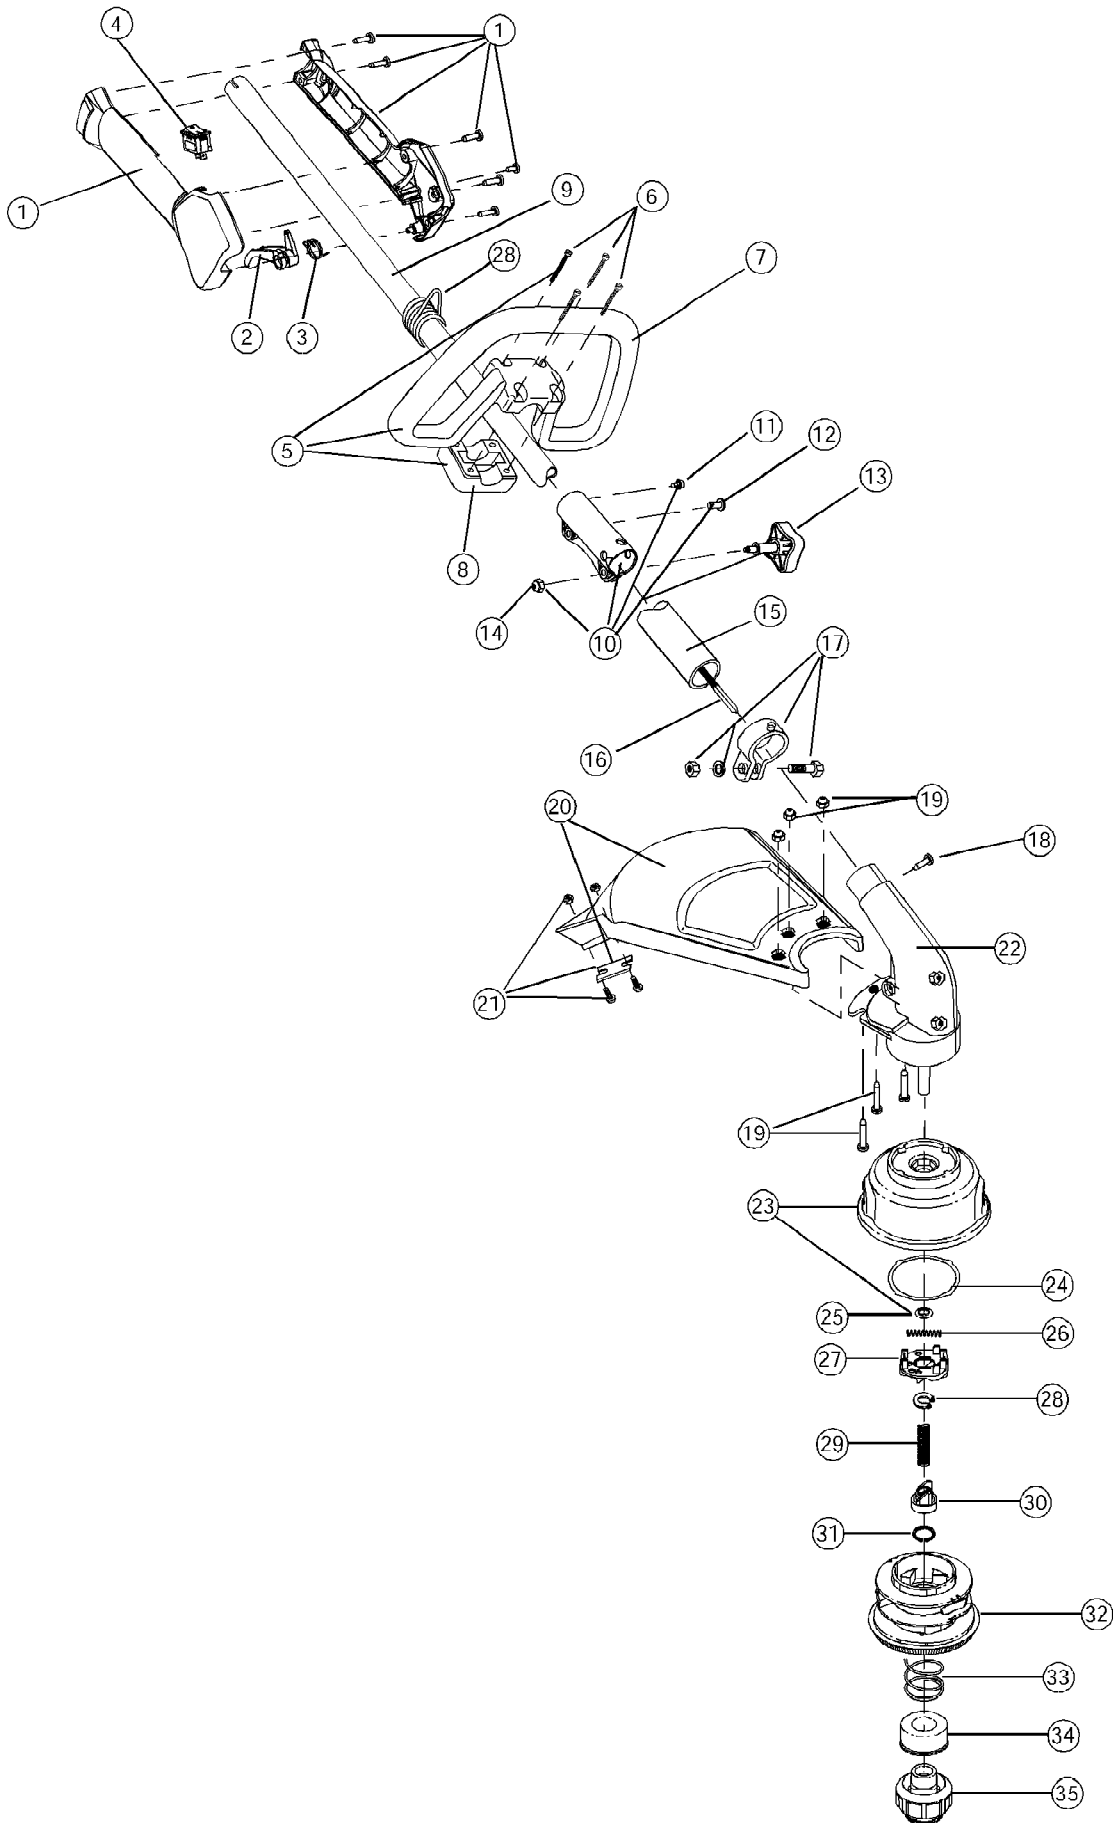

TB475SS 41BDT47C063
Boom And Trimmer Parts

TB475SS 41BDT47C063
Boom And Trimmer Parts

Page 2 of 5

Ref #	Part Number	Qty	S/P/F	Description
1	753-04234	1		Throttle Housing and Trigger Assembly (includes 2 & 3)
2	753-04119	1	/P	Throttle Trigger
3	791-182690	1		Throttle Trigger Spring
4	791-182405	1	/P	Switch Assembly
5	791-180869	1		Deluxe D-Handle Assembly (includes 6-8)
6	791-182870	1		Handle Mount Hardware
7	791-182167	1		Deluxe D-Handle
8	791-182168	1		Bottom Clamp
9	753-1247	1	S	Upper Drive Shaft Housing Assembly
10	753-1190	1	/P	EZ-Link (TM) Coupler (includes 11-14)
11	791-182057	1		Screw
12	791-181617	1		Bolt
13	791-181981	1		Adjustment Knob
14	791-181886	1		Knob Retaining Nut
15	791-182388	1		Lower Drive Shaft Housing Assembly
16	791-181166	1		Lower Flexible Drive Shaft
17	791-153597	1		Lower Clamp Assembly (includes 18)
18	791-145569	1	/P	Anti-Rotation Screw
19	791-180547	1		Shield Mounting Hardware
20	753-1213	1	/P	Shield and Blade Assembly (includes 21)
21	791-181823	1		Blade Assembly
22	791-181566	1		Gearbox Assembly
23	791-181457	1		Outer Spool & Eyelet Assembly
24	791-181458	1		Retaining Ring
25	791-181561	1		Thrust Washer
26	791-181459	1		Small Spring
27	753-04257	1	/P	Slider
28	791-181532	1		E-Clip
29	791-181531	1		Spring
30	791-181462	1		Plunger
31	791-181463	1		C-Clip
32	791-181464	1	S	Inner Reel
33	791-181465	1		Large Spring
34	791-181467	1		Foam Seal
35	791-181468	1	S	Bump Head Knob Assembly (includes 33 & 34)
	791-180120	1	S	Replacement Line, 0.095 Diameter Optional Accessory; Not Shown
	753-04218	1		Reel and Line Assembly Optional Accessory; Not Shown
	791-682075	1	S	Shoulder Strap Assembly Optional Accessory; Not Shown