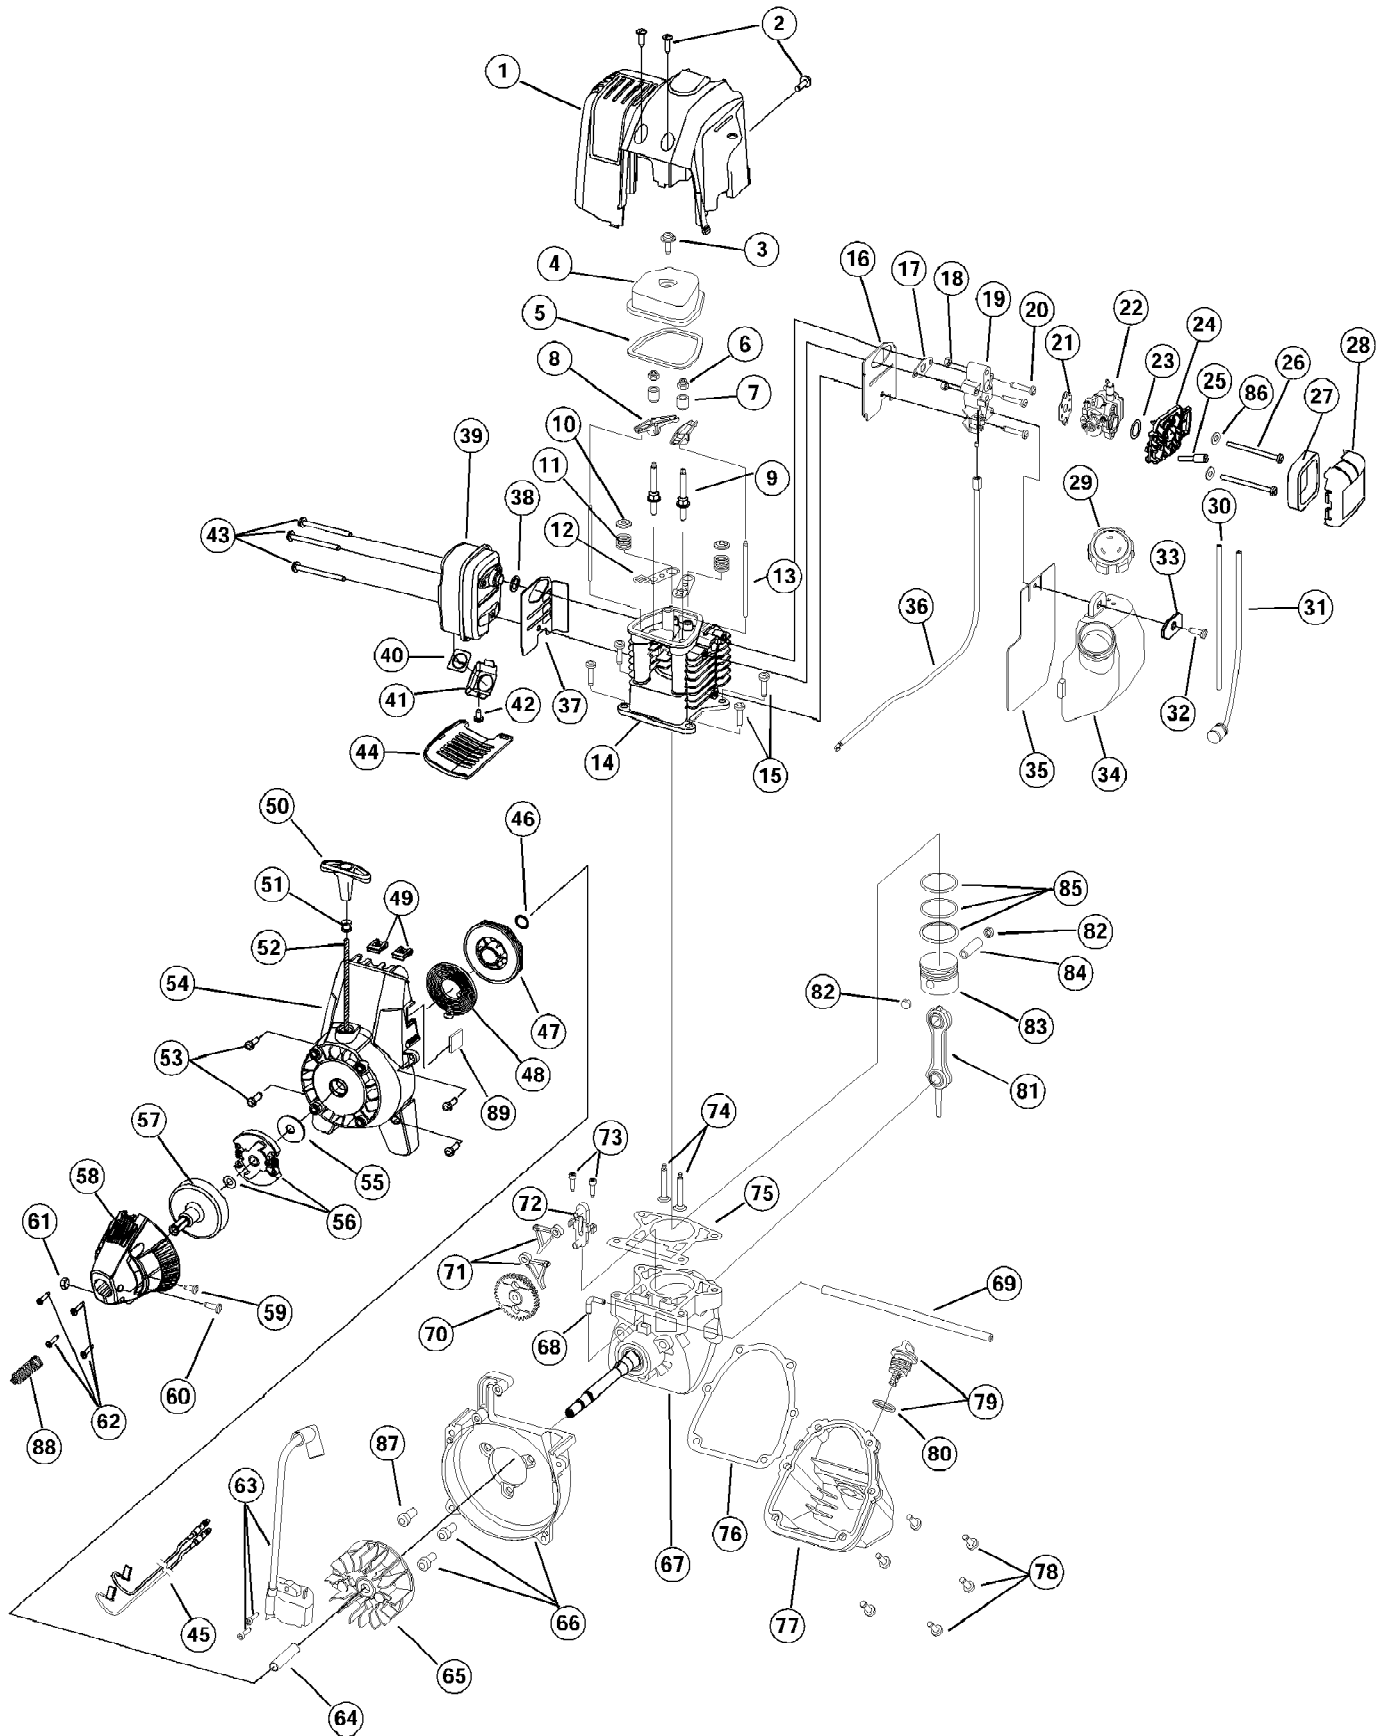

TB475SS 41BDT47C063
Engine Parts

TB475SS 41BDT47C063
Engine Parts

Page 4 of 5

Ref #	Part Number	Qty	S/P/F	Description
1	753-04083	1		Engine Cover
2	791-182339	1	S	Engine Cover Screws
3	791-181025	1		Valve Cover Screw
4	791-182098	1		Valve Cover
5	791-182099	1	/P	Valve Cover Gasket
6	791-182340	1		Rocker Adjustment Nut
7	791-182101	1	/P	Rocker Arm Pivot
8	791-182100	1		Rocker Arm
9	791-182341	1		Rocker Arm Stud
10	791-182103	1		Valve Spring Retainer
11	791-181038	1		Valve Spring
12	791-182102	1		Push Rod Guide
13	791-181033	1		Push Rod
14	791-182745	1	S	Cylinder Head (includes 9 & 12)
15	791-182344	1	S	Cylinder Screw
16	791-182345	1		Intake Baffle
17	791-182749	1		Carburetor Mount Gasket
18	791-181034	1	S	Nut
19	791-182347	1		Carburetor Mount (includes 18)
20	791-182348	1		Carburetor Mount Screw
21	791-182732	1	/P	Carburetor Gasket
22	753-04296	1		Carburetor with Primer
23	791-181751	1		O-Ring, Carburetor
24	753-04305	1	/P	Air Filter/Choke Cover Assembly (includes 27)
25	791-182097	1		Breather Tube
26	791-181750	1		Air Filter Mounting Screw
27	791-181757	1		Air Filter
28	753-04316	1	S	Air Filter Cover
29	753-1229	1		Fuel Cap
30	791-182352	1		Fuel Return Line
31	791-182353	1		Fuel Pick-Up Line with Filter
32	791-181080	1		Screw
33	791-182354	1		Washer
34	753-1230	1		Fuel Tank Assembly (includes 29-31)
35	791-182356	1		Fuel Tank Shield
36	753-1231	1		Throttle Cable
37	791-182358	1		Muffler Baffle
38	791-181048	1		Muffler Gasket
39	791-182359	1	/P	Muffler (includes 38, 40-42)
40	791-180890	1		Spark Arrestor Screen
41	791-181045	1		Screen Cover
42	791-181046	1		Screw
43	791-182361	1		Muffler Mounting Screw
44	753-04092	1		Muffler Cover
45	791-182804	1		Switch Wire Assembly
46	791-181247	1	S	Palnut
47	753-1199	1		Recoil Pulley
48	753-04286	1		Recoil Spring
49	791-182366	1		Nut Clip
50	791-181079	1	S	Pull Handle
51	791-611061	1		Rope Guide
52	791-613103	1		Rope