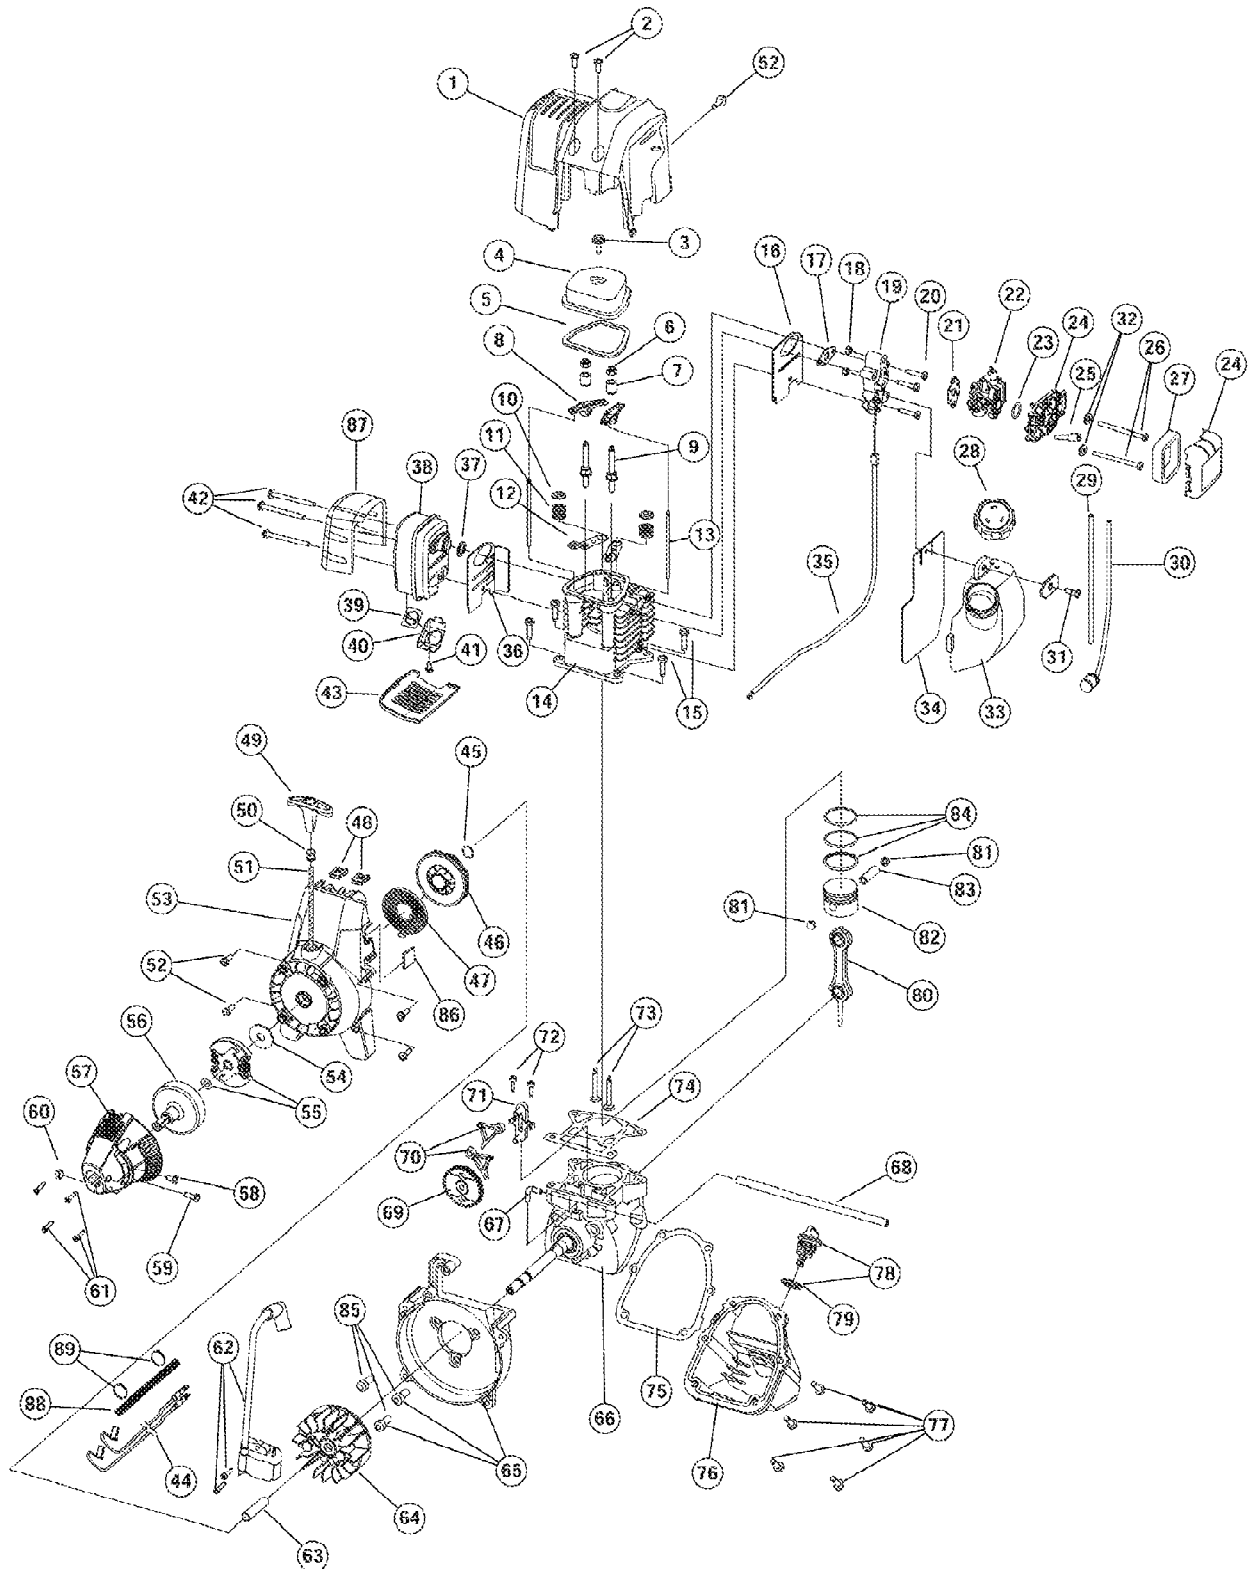

TB475SS 41ADT47C966
Engine Parts

TB475SS 41ADT47C966
Engine Parts

Page 4 of 5

Ref #	Part Number	Qty	S/P/F	Description
1	753-04083	1		Engine Cover
2	791-182339	1	S	Engine Cover Screws
3	791-181025	1		Valve Cover Screw
4	791-182098	1		Valve Cover
5	791-182099	1	/P	Valve Cover Gasket
6	791-182340	1		Rocker Adjustment Nut
7	791-182101	1	/P	Rocker Arm Pivot
8	791-182100	1		Rocker Arm
9	791-182341	1		Rocker Arm Stud
10	791-182103	1		Valve Spring Retainer
11	791-181038	1		Valve Spring
12	791-182102	1		Push Rod Guide
13	791-181033	1		Push Rod
14	753-04816	1	/P	Cylinder Assembly (includes 9, 12 & 73)
15	791-182344	1	S	Cylinder Screw
16	791-182345	1		Intake Baffle
17	791-182749	1		Carburetor Mount Gasket
18	791-181034	1	S	Nut
19	791-182347	1		Carburetor Mount (includes 18)
20	791-182348	1		Carburetor Mount Screw
21	791-182732	1	/P	Carburetor Gasket
22	753-04296	1		Carburetor w/Primer
23	791-181751	1		O-Ring, Carburetor
24	753-04305	1	/P	Air Filter/Choke Cover Assembly (includes 32)
25	791-182097	1		Breather Tube
26	791-181750	1		Air Filter Mounting Screw
27	791-181757	1		Air Filter
28	753-1229	1		Fuel Cap
29	791-182352	1		Fuel Return Line
30	791-182353	1		Fuel Pick-Up Line with Filter
31	753-04185	1		Screw
32	791-182409	1		Washer
33	753-1230	1		Fuel Tank Assembly (includes 28-30)
34	791-182356	1		Fuel Tank Shield
35	753-04297	1		Throttle Cable
36	791-182358	1		Muffler Baffle
37	791-181048	1		Muffler Gasket
38	791-182359	1	/P	Muffler (includes 37, 39-41)
39	791-180890	1		Spark Arrestor Screen
40	791-181045	1		Screen Cover
41	791-181046	1		Screw
42	791-182361	1		Muffler Mounting Screw
43	753-04092	1		Muffler Cover
44	791-182804	1		Switch Wire Assembly
45	791-181247	1	S	Palnut
46	753-1199	1		Recoil Pulley
47	753-04286	1		Recoil Spring
48	791-182366	1		Nut Clip
49	791-181079	1	S	Pull Handle
50	791-611061	1		Rope Guide
51	791-613103	1		Rope
52	791-181020	1		Starter Housing Screw