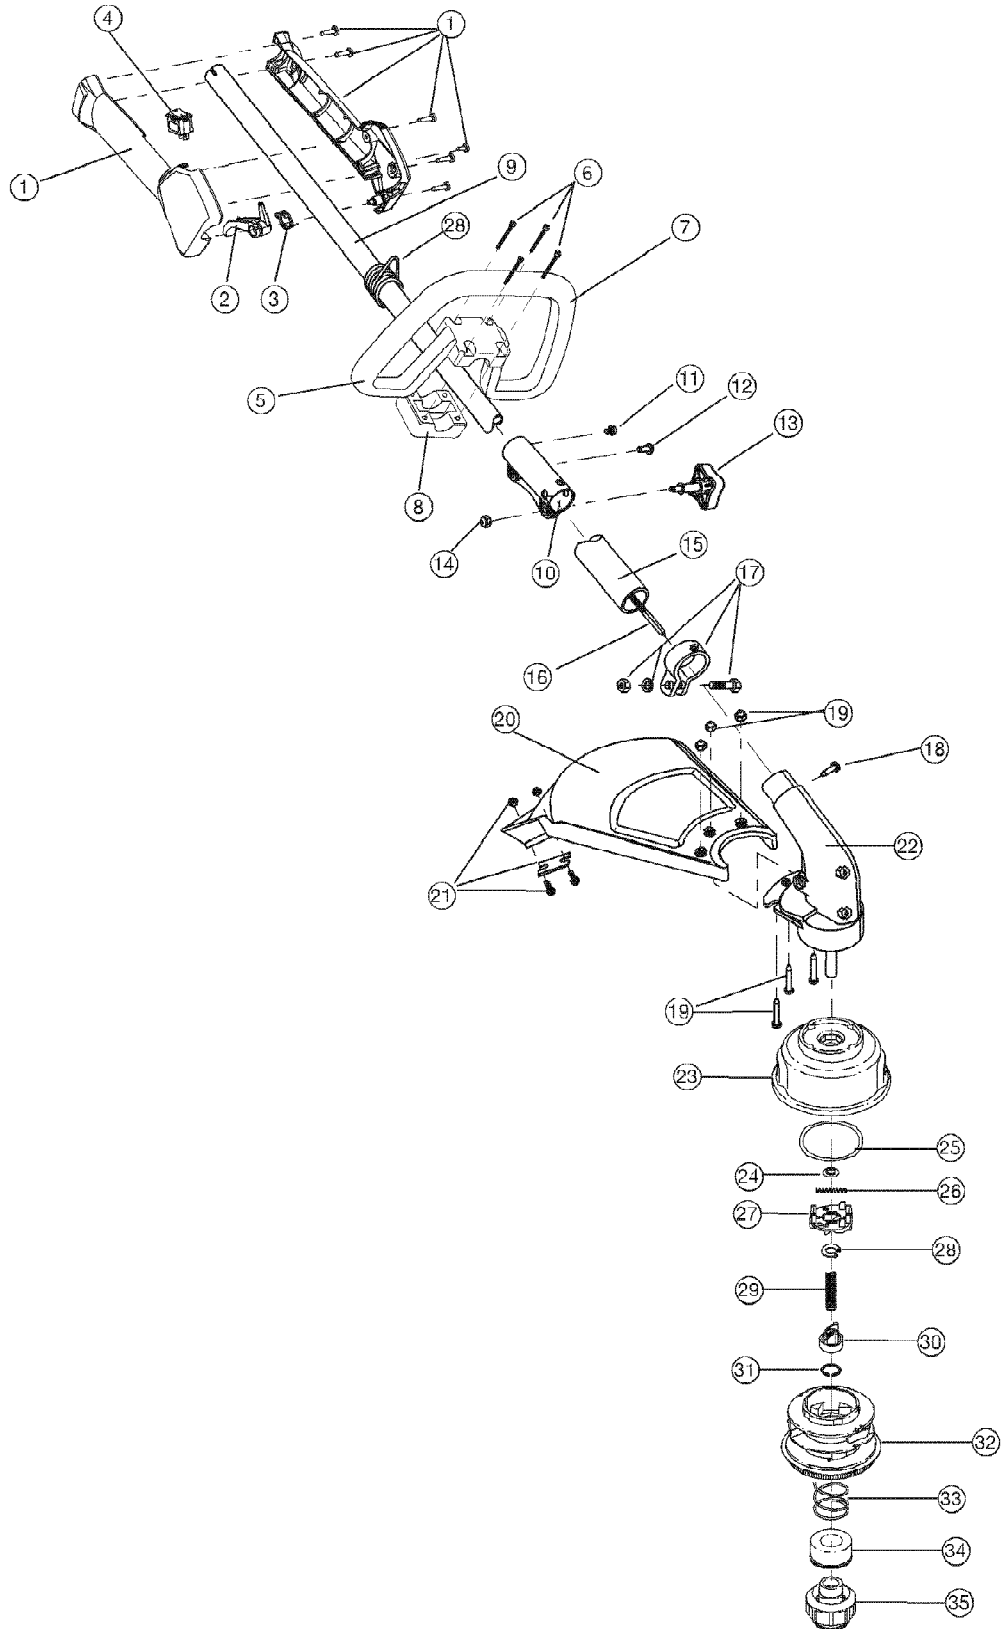

TB475SS 41ADT47C966
Boom & Trimmer Straight Shaft

TB475SS 41ADT47C966
Boom & Trimmer Straight Shaft

Page 2 of 5

Ref #	Part Number	Qty	S/P/F	Description
1	753-04234	1		Throttle Housing Assembly (includes 2 & 3)
2	753-04119	1	/P	Throttle Trigger
3	791-182690	1		Throttle Trigger Spring
4	791-182405	1	/P	Switch Assembly
5	791-180869	1		Deluxe D-Handle Assembly (includes 6-8)
6	791-181070	1		Handle Mount Hardware
7	791-182167	1		Deluxe D-Handle
8	791-182168	1		Bottom Clamp
9	753-04503	1	/P	Upper Drive Shaft Housing Assembly
10	753-1190	1	/P	Split Boom Coupler (includes 11-14)
11	791-182057	1		Screw
12	791-181617	1		Bolt
13	791-181981	1		Adjustment Knob
14	753-04386	1	S	Knob Retaining Nut
15	791-182388	1		Lower Drive Shaft Housing Assembly
16	791-181166	1		Lower Flexible Drive Shaft
17	791-153597	1		Lower Clamp Assembly (includes 18)
18	791-145569	1	/P	Anti-Rotation Screw
19	791-180547	1		Shield Mounting Hardware
20	753-1213	1	/P	Shield and Blade Assembly (includes 21)
21	791-181823	1		Blade Assembly
22	791-181566	1		Gearbox Assembly
23	791-181457	1		Outer Spool Assembly (includes 24)
24	791-181458	1		Retaining Ring
25	791-181561	1		Thrust Washer
26	791-181459	1		Small Spring
27	753-04257	1	/P	Slider
28	791-181532	1		E-Clip
29	791-181531	1		Spring
30	791-181462	1		Plunger
31	791-181463	1		C-Clip
32	791-181464	1	S	Inner Reel
33	791-181465B	1		Large Spring
34	791-181467	1		Foam Seal
35	791-181468	1	S	Bump Head Knob Assembly (includes 33 & 34)
	791-180120	1	S	Replacement Line, 0.095 Diameter (NOT SHOWN)
	753-04218	1		Reel and Line Assembly (NOT SHOWN)
	791-682075	1	S	Shoulder Strap Assembly (NOT SHOWN)