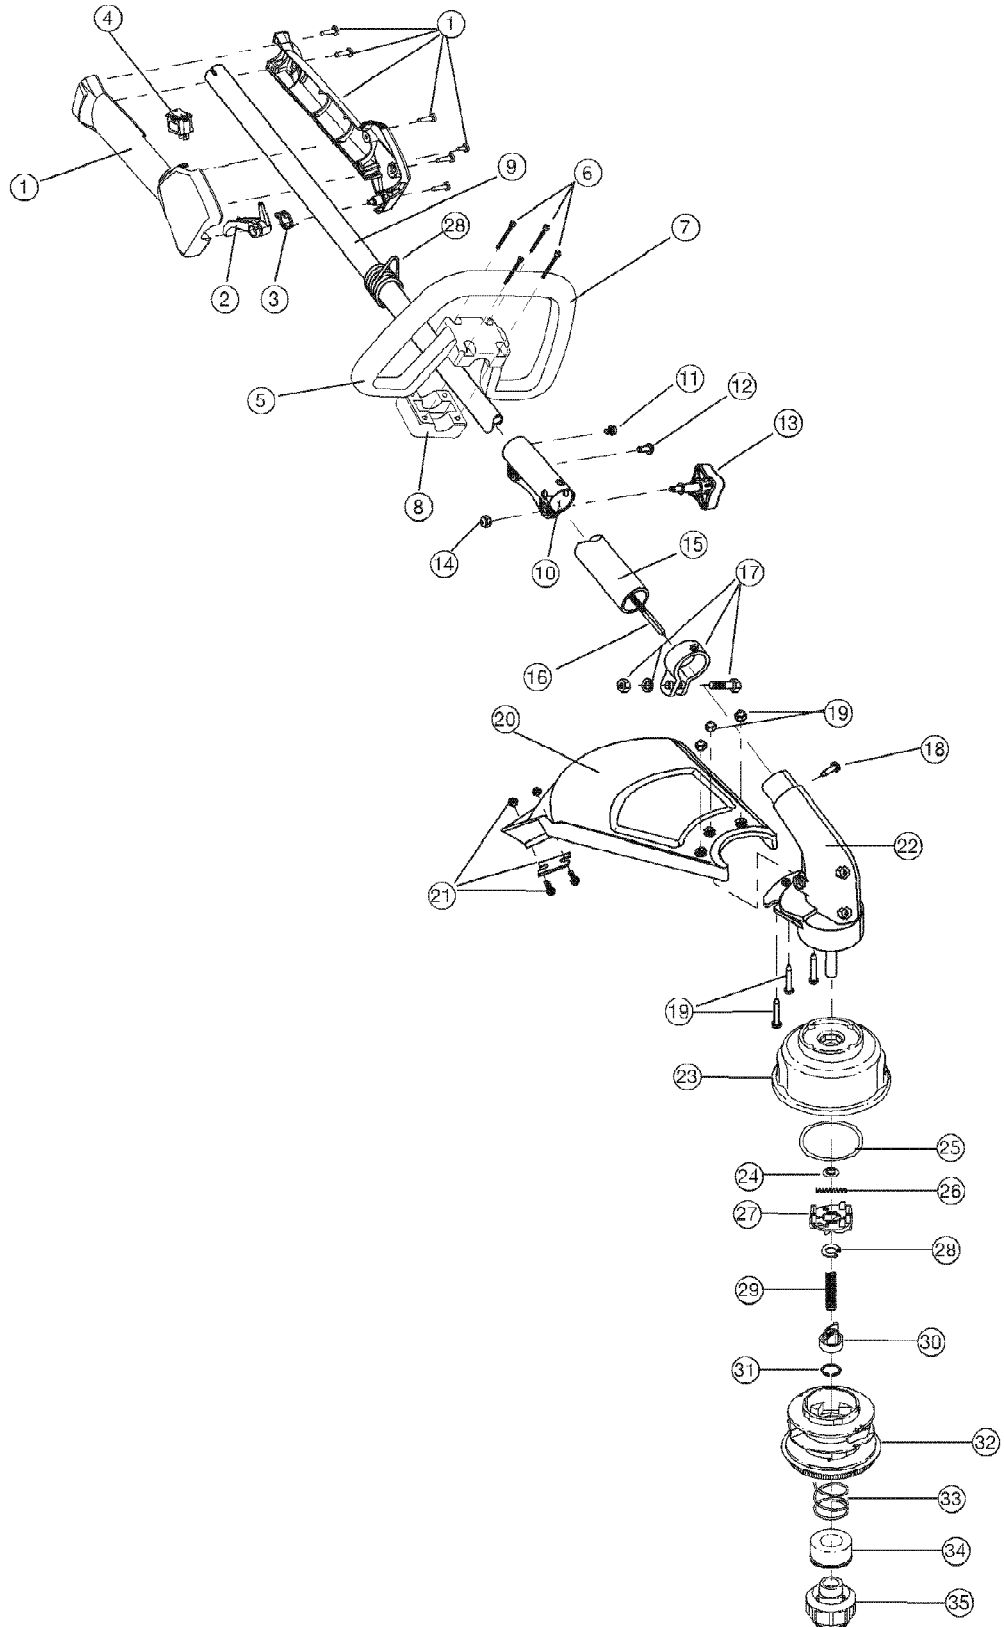

TB475SS 41ADT47C711
Boom & Trimmer Straight Shaft

TB475SS 41ADT47C711
Boom & Trimmer Straight Shaft

Page 2 of 5

Ref #	Part Number	Qty	S/P/F	Description
1	753-04234	1		Throttle Housing Assembly (includes 2 & 3)
2	753-04119	1	/P	Throttle Trigger
3	791-182690	1		Throttle Trigger Spring
4	791-182405	1	/P	Switch Assembly
5	791-180869	1		Deluxe D-Handle Assembly (includes 6-8)
6	791-181070	1		Handle Mount Hardware
7	791-182167	1		Deluxe D-Handle
8	791-182168	1		Bottom Clamp
9	753-04503	1	/P	Upper Drive Shaft Housing Assembly
10	753-1190	1	/P	Split Boom Coupler (includes 11-14)
11	791-182057	1		Screw
12	791-181617	1		Bolt
13	791-181981	1		Adjustment Knob
14	753-04386	1	S	Knob Retaining Nut
15	791-182388	1		Lower Drive Shaft Housing Assembly
16	791-181166	1		Lower Flexible Drive Shaft
17	791-153597	1		Lower Clamp Assembly (includes 18)
18	791-145569	1	/P	Anti-Rotation Screw
19	791-180547	1		Shield Mounting Hardware
20	753-1213	1	/P	Shield and Blade Assembly (includes 21)
21	791-181823	1		Blade Assembly
22	791-181566	1		Gearbox Assembly
23	791-181457	1		Outer Spool Assembly (includes 24)
24	791-181458	1		Retaining Ring
25	791-181561	1		Thrust Washer
26	791-181459	1		Small Spring
27	753-04257	1	/P	Slider
28	791-181532	1		E-Clip
29	791-181531	1		Spring
30	791-181462	1		Plunger
31	791-181463	1		C-Clip
32	791-181464	1	S	Inner Reel
33	791-181465B	1		Large Spring
34	791-181467	1		Foam Seal
35	791-181468	1	S	Bump Head Knob Assembly (includes 33 & 34)
	791-180120	1	S	Replacement Line, 0.095 Diameter (NOT SHOWN)
	753-04218	1		Reel and Line Assembly (NOT SHOWN)
	791-682075	1	S	Shoulder Strap Assembly (NOT SHOWN)