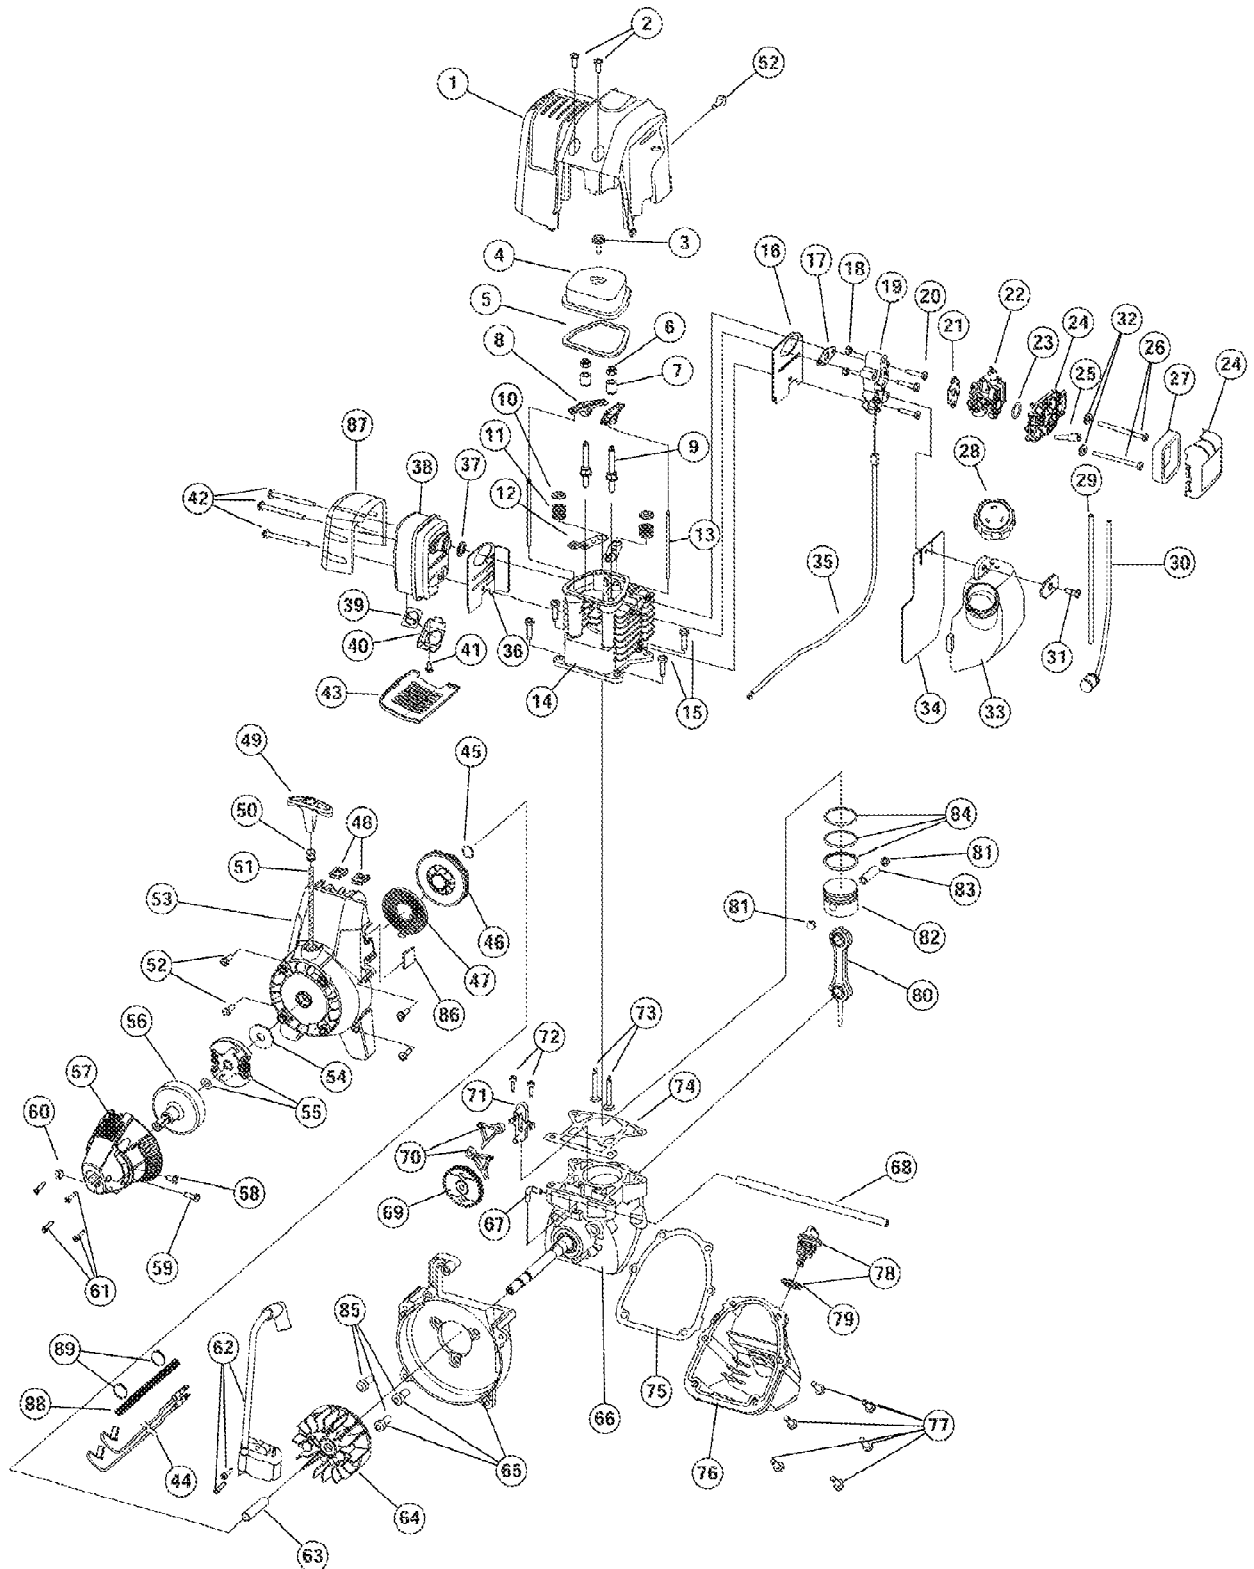

TB475SS 41ADT47C711
Boom & Trimmer Straight Shaft

TB475SS 41ADT47C711
Boom & Trimmer Straight Shaft

Page 2 of 5

Ref #	Part Number	Qty	S/P/F	Description
1	753-04234	1		Throttle Housing Assembly (includes 2 & 3)
2	753-04119	1	/P	Throttle Trigger
3	791-182690	1		Throttle Trigger Spring
4	791-182405	1	/P	Switch Assembly
5	791-180869	1		Deluxe D-Handle Assembly (includes 6-8)
6	791-181070	1		Handle Mount Hardware
7	791-182167	1		Deluxe D-Handle
8	791-182168	1		Bottom Clamp
9	753-04503	1	/P	Upper Drive Shaft Housing Assembly
10	753-1190	1	/P	Split Boom Coupler (includes 11-14)
11	791-182057	1		Screw
12	791-181617	1		Bolt
13	791-181981	1		Adjustment Knob
14	753-04386	1	S	Knob Retaining Nut
15	791-182388	1		Lower Drive Shaft Housing Assembly
16	791-181166	1		Lower Flexible Drive Shaft
17	791-153597	1		Lower Clamp Assembly (includes 18)
18	791-145569	1	/P	Anti-Rotation Screw
19	791-180547	1		Shield Mounting Hardware
20	753-1213	1	/P	Shield and Blade Assembly (includes 21)
21	791-181823	1		Blade Assembly
22	791-181566	1		Gearbox Assembly
23	791-181457	1		Outer Spool Assembly (includes 24)
24	791-181458	1		Retaining Ring
25	791-181561	1		Thrust Washer
26	791-181459	1		Small Spring
27	753-04257	1	/P	Slider
28	791-181532	1		E-Clip
29	791-181531	1		Spring
30	791-181462	1		Plunger
31	791-181463	1		C-Clip
32	791-181464	1	S	Inner Reel
33	791-181465B	1		Large Spring
34	791-181467	1		Foam Seal
35	791-181468	1	S	Bump Head Knob Assembly (includes 33 & 34)
	791-180120	1	S	Replacement Line, 0.095 Diameter (NOT SHOWN)
	753-04218	1		Reel and Line Assembly (NOT SHOWN)
	791-682075	1	S	Shoulder Strap Assembly (NOT SHOWN)