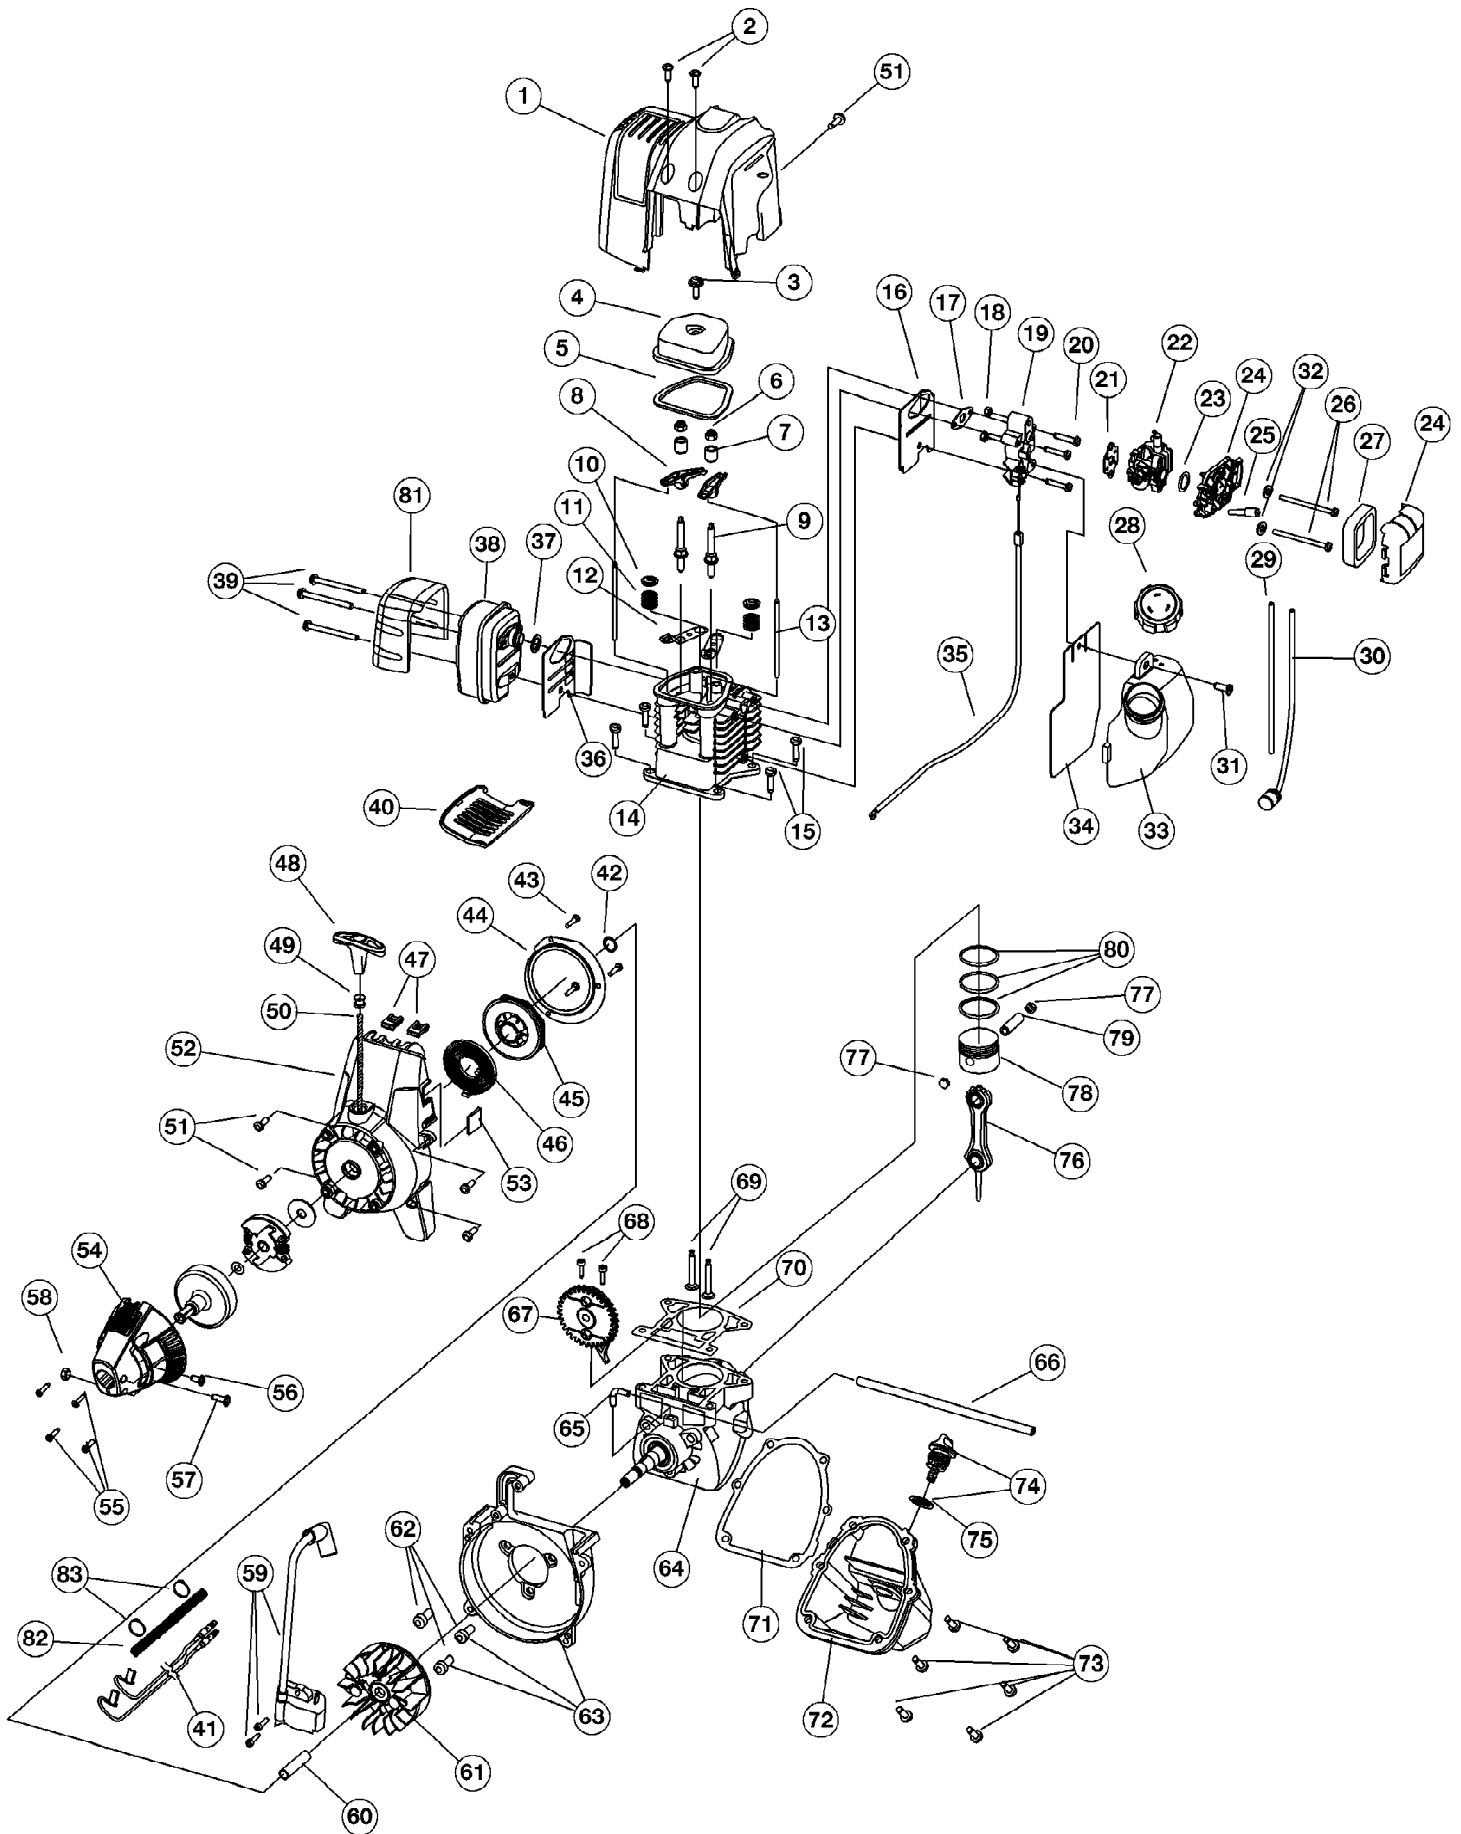

TB465SS 41ADT46C711
Engine Parts

TB465SS 41ADT46C711
Engine Parts

Page 4 of 5

Ref #	Part Number	Qty	S/P/F	Description
1	753-04083	1		Engine Cover
2	791-181930	1		Engine Cover Screws
3	791-181025	1		Valve Cover Screw
4	791-182098	1		Valve Cover
5	791-182099	1	/P	Valve Cover Gasket
6	791-182340	1		Rocker Adjustment Nut
7	791-182101	1	/P	Rocker Arm Pivot
8	791-182100	1		Rocker Arm
9	791-182341	1		Rocker Arm Stud
10	791-182103	1		Valve Spring Retainer
11	791-181038	1		Valve Spring
12	791-182102	1		Push Rod Guide
13	791-181033	1		Push Rod
14	753-04816	1	/P	Cylinder Assembly (includes 9-12, 15, 69 & 70)
15	791-181003	1	/P	Cylinder Screw
16	791-182345	1		Intake Baffle
17	791-182749	1		Carburetor Mount Gasket
18	791-181034	1	S	Nut
19	791-182347	1		Carburetor Mount (includes 18)
20	791-182348	1		Carburetor Mount Screw
21	791-182732	1	/P	Carburetor Gasket
22	753-1225	1		Carburetor w/Primer
23	791-181751	1		O-Ring, Carburetor
24	753-04223	1		Air Filter Cover Assembly (includes 25 & 27)
25	791-182097	1		Breather Tube
26	791-181750	1		Air Filter Mounting Screw
27	791-181757	1		Air Filter
28	753-1229	1		Fuel Cap
29	791-182352	1		Fuel Return Line
30	791-182353	1		Fuel Pick-Up Line with Filter
31	753-04510	1	S	Screw
32	791-182409	1		Washer
33	753-1230	1		Fuel Tank Assembly (includes 28-30)
34	791-182356	1		Fuel Tank Shield
35	753-1231	1		Throttle Cable
36	791-182358	1		Muffler Baffle
37	791-181048	1		Muffler Gasket
38	791-182359	1	/P	Muffler (includes 37)
39	791-182361	1		Muffler Mounting Screw
40	753-04092	1		Muffler Cover
41	791-182804	1		Switch Wire Assembly
42	753-04288	1	/P	Palnut
43	753-1202	1		Plate Screw
44	753-05074	1		Pressure Plate Assembly (includes 43)
45	753-05072	1		Recoil Pulley Assembly (includes 42 & 50)
46	753-04286	1		Recoil Spring
47	791-182366	1		Nut Clip
48	753-05011	1	S	Pull Handle
49	791-611061	1		Rope Guide
50	791-182661	1		Rope
51	791-181020	1		Housing Screw
52	753-05158	1		Starter Housing Assembly (includes 42-51)