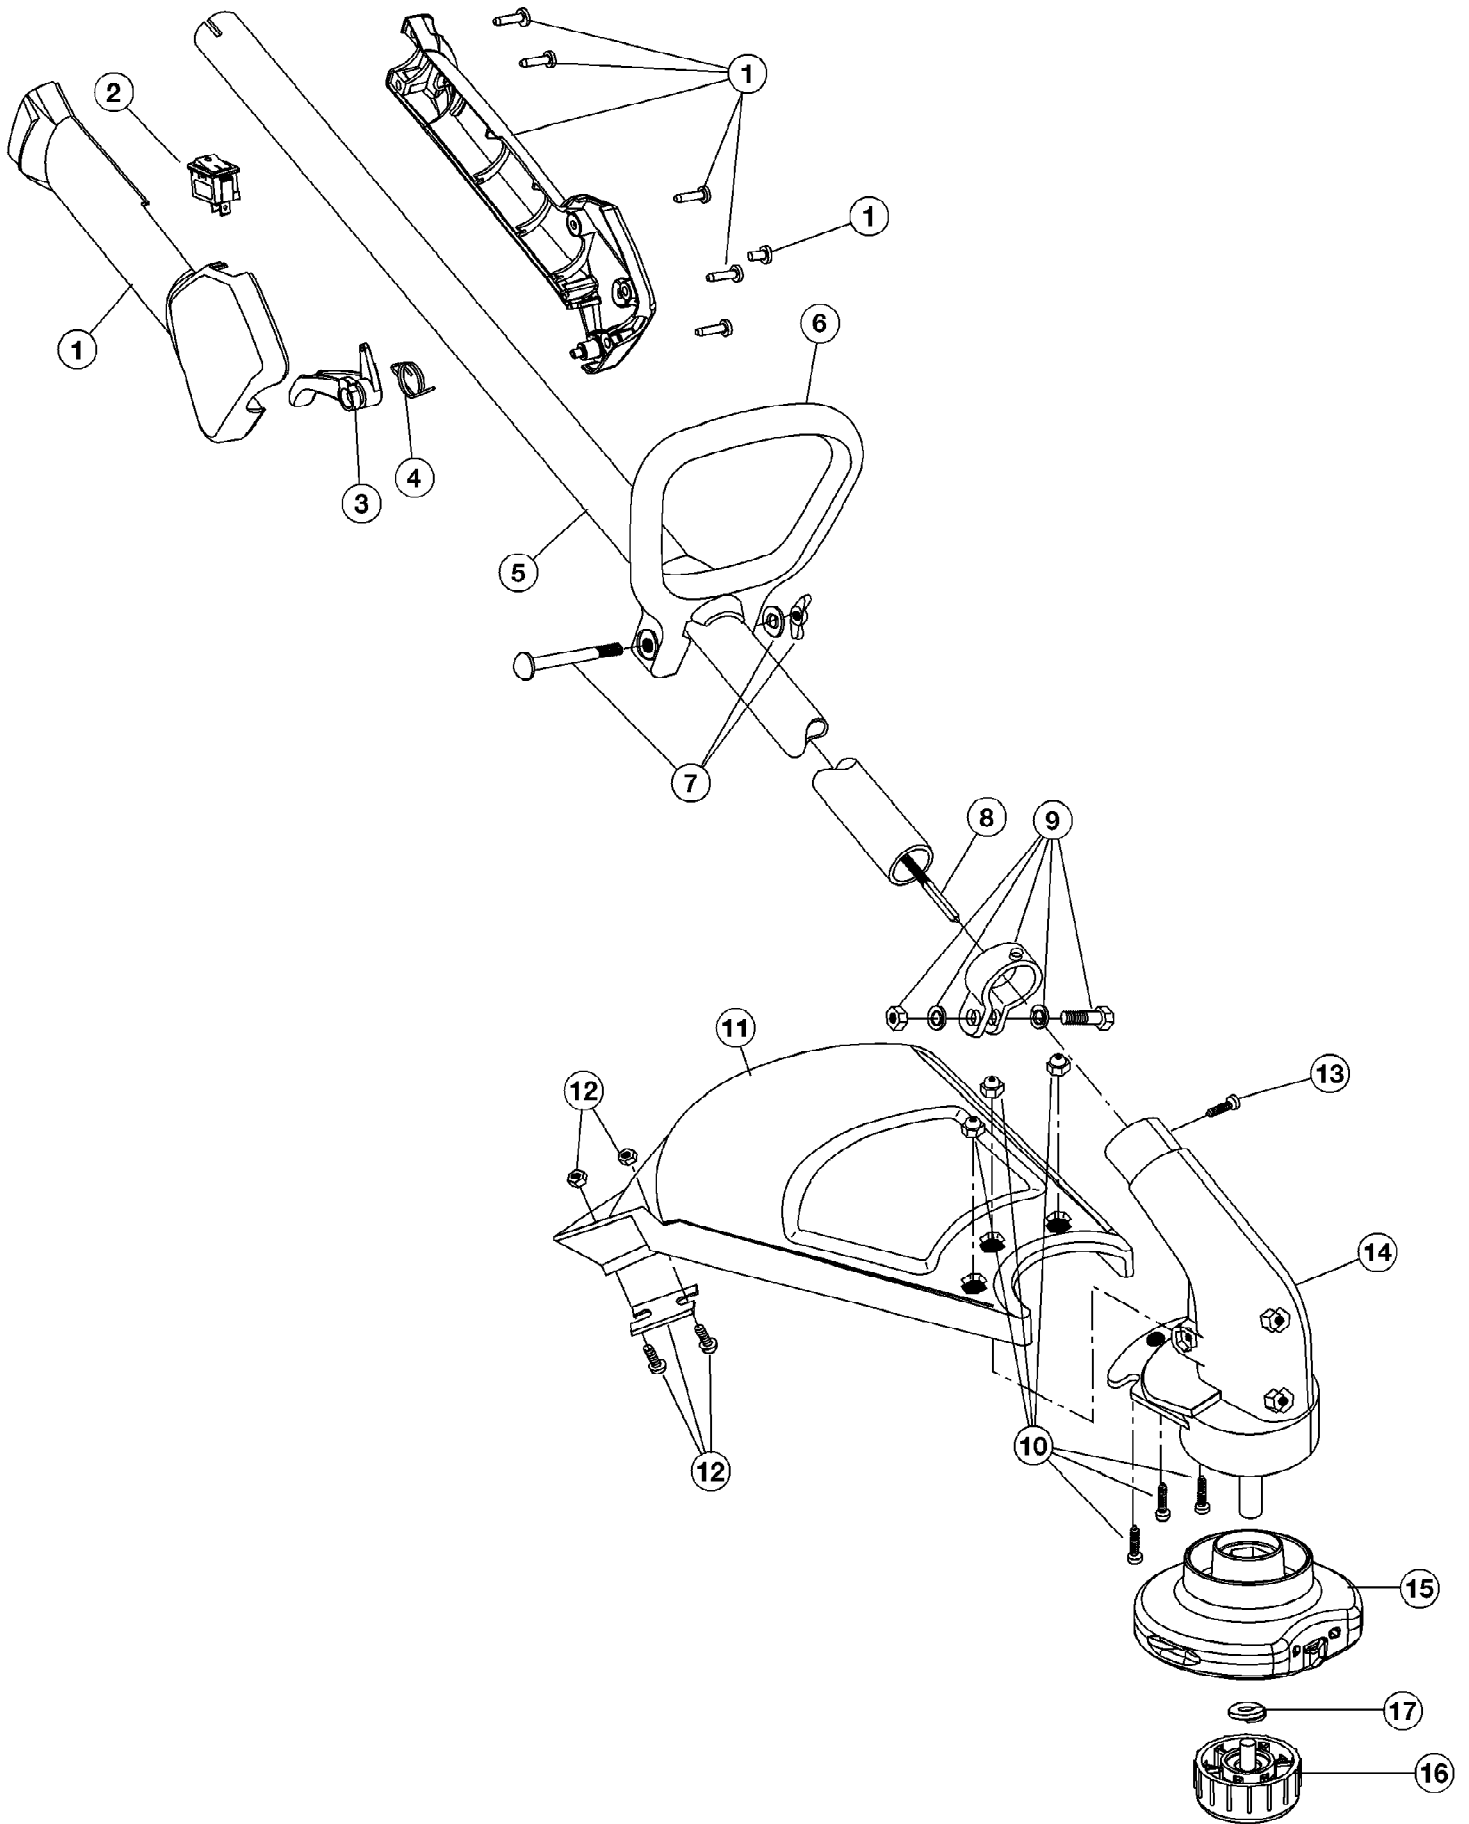

TB465SS 41ADT46C711
Boom and Trimmer parts TB465SS

TB465SS 41ADT46C711
 Boom and Trimmer parts TB465SS

Page 2 of 5

| Ref # | Part Number | Qty | S/P/F | Description |
|-------|-------------|-----|-------|--|
| 1 | 753-04234 | 1 | | Throttle Housing Assembly (includes 2-4) |
| 2 | 791-182405 | 1 | /P | Switch |
| 3 | 753-04119 | 1 | /P | Throttle Trigger |
| 4 | 791-182690 | 1 | | Throttle Trigger Spring |
| 5 | 753-05166 | 1 | | Drive Shaft Housing Assembly (includes 8) |
| 6 | 791-153064 | 1 | /P | D-Handle (includes 7) |
| 7 | 791-181587 | 1 | /P | D-Handle Hardware Assembly |
| 8 | 753-05167 | 1 | | Flexible Drive Shaft |
| 9 | 791-153597 | 1 | | Lower Clamp Assembly (includes 13) |
| 10 | 791-180547 | 1 | | Guard Mounting Screw Assembly |
| 11 | 791-180548 | 1 | /P | Guard Assembly (includes 12) |
| 12 | 791-180553 | 1 | | Blade Assembly |
| 13 | 791-145569 | 1 | /P | Anti-Rotation Screw |
| 14 | 753-05168 | 1 | | Gearbox Assembly |
| 15 | 753-05165 | 1 | | Fixed HD Line Assembly |
| 16 | 791-153066B | 1 | /P | Bump Head Knob Assembly |
| 17 | 791-182413 | 1 | S | Lock Washer |
| | 753-05164 | 1 | S | Replacement Line (Optional Accessories) (not shown) |