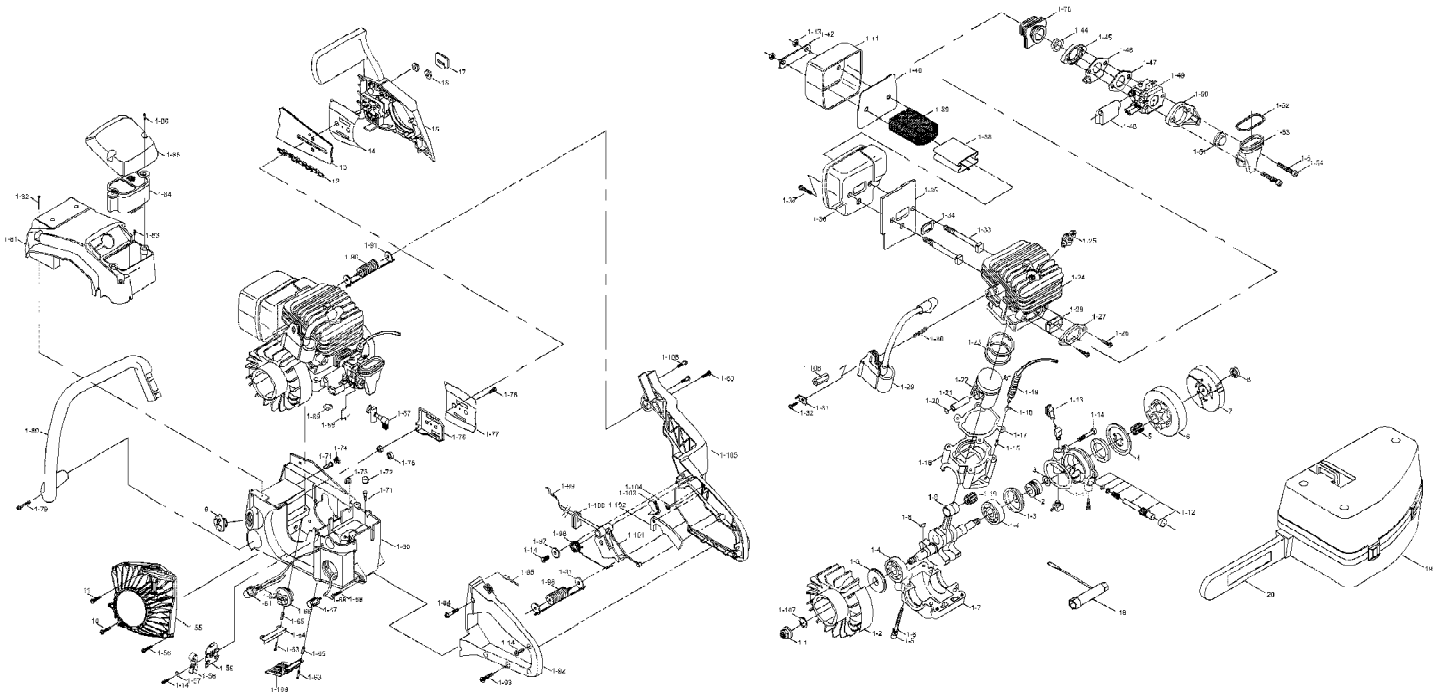

TB4620CC 41AY60AR766  
General Assembly Parts

TB4620CC 41AY60AR766  
General Assembly Parts

Page 2 of 4

| Ref # | Part Number        | Qty | S/P/F | Description         |
|-------|--------------------|-----|-------|---------------------|
| 1     | MC-9238-31B201     | 1   |       | POWERHEAD ASS'Y     |
| 1-1   | MC-9NAB-5/16-24    | 1   | /P    | NUT                 |
| 1-2   | MC-9169-310201     | 1   | /P    | FLYWHEEL            |
| 1-3   | MC-9157-310201     | 1   | /P    | SEAL                |
| 1-4   | MC-9DB-620201      | 1   | /P    | BEARING             |
| 1-5   | 710-04298          | 1   | S     | SCREW               |
| 1-6   | MC-9WFB-0.2        | 1   | /P    | WASHER              |
| 1-7   | MC-9072-310201     | 1   | /P    | CRANKCASE LOWER     |
| 1-8   | MC-9221-310001     | 1   |       | KEY                 |
| 1-9   | MC-9228-310203F    | 1   |       | C'SHAFT/C'ROD ASS'Y |
| 1-10  | MC-9155-310201     | 1   | /P    | BEARING             |
| 1-11  | MC-9076-310201     | 1   |       | O RING              |
| 1-12  | MC-9228-310208     | 1   |       | PUMP ASS'Y          |
| 1-13  | MC-9154-310201     | 1   | /P    | CONNECTOR           |
| 1-14  | 710-04493          | 1   | /P    | SCREW               |
| 1-15  | MC-9124-310201     | 1   | /P    | FITTING, PULSE LINE |
| 1-16  | MC-9072-310202     | 1   |       | CRANKCASE UPPER     |
| 1-17  | MC-9014-310212     | 1   | /P    | GASKET              |
| 1-18  | MC-9036-310201     | 1   | /P    | CLAMP, WIRE HOSE    |
| 1-19  | MC-9059-310201     | 1   | /P    | CONDUIT, FLEX       |
| 1-20  | MC-9CA-0.46        | 1   |       | RING                |
| 1-21  | MC-9PC-10-32.5     | 1   | /P    | PIN                 |
| 1-22  | MC-9290-310201     | 1   | /P    | PISTON              |
| 1-23  | MC-9189-310201     | 1   | /P    | RING, PISTON        |
| 1-24  | MC-9292-310201     | 1   | /P    | CYLINDER            |
| 1-25  | MC-9295-320001     | 1   |       | SPARK PLUG          |
| 1-26  | 710-04297          | 1   | S     | SCREW               |
| 1-27  | MC-9014-310203     | 1   | /P    | FLANGE              |
| 1-28  | MC-9131-310202     | 1   | /P    | EYELET              |
| 1-29  | 725-04321          | 1   |       | IGNITION ASS'Y      |
| 1-30  | MC-9191-310201     | 1   | /P    | STUD                |
| 1-31  | MC-9051-310202     | 1   | /P    | CONTACT. CROUT      |
| 1-32  | 710-04491          | 1   | /P    | SCREW               |
| 1-33  | 9STDZY10/24-2.79   | 1   |       | SCREW               |
| 1-34  | MC-9014-310208     | 1   | /P    | WASHER              |
| 1-35  | MC-9082-310201     | 1   | /P    | BAFFLER             |
| 1-36  | MC-9228-310217     | 1   | /P    | MUFFLER BODY ASS'Y  |
| 1-37  | MC-9SKKBY10/24-0.5 | 1   |       | SCREW               |
| 1-38  | MC-9211-310201     | 1   | /P    | PLATE               |
| 1-39  | MC-9183-310201     | 1   | /P    | SCREEN              |
| 1-40  | MC-9082-310205     | 1   | /P    | BAFFLER             |
| 1-41  | MC-9017-310204     | 1   | /P    | COVER, MUFFLER      |
| 1-42  | MC-9158-310201     | 1   |       | LOCKPLATE           |
| 1-43  | MC-9NAC-10/24      | 1   | /P    | NUT                 |
| 1-44  | MC-9131-310203     | 1   | /P    | EYELET              |
| 1-45  | MC-9014-310204     | 1   | /P    | FLANGE              |
| 1-46  | MC-9102-310202     | 1   | /P    | PLATE               |
| 1-47  | MC-9014-310202     | 1   | /P    | GASKET              |
| 1-48  | MC-9124-310203     | 1   | /P    | BOOT                |
| 1-49  | MC-9287-310201     | 1   | /P    | CARB                |
| 1-50  | MC-9014-310201     | 1   | /P    | FLANGE              |
| 1-51  | MC-9131-310204     | 1   | /P    | EYELET              |
| 1-52  | MC-9024-310202     | 1   |       | SPRING              |