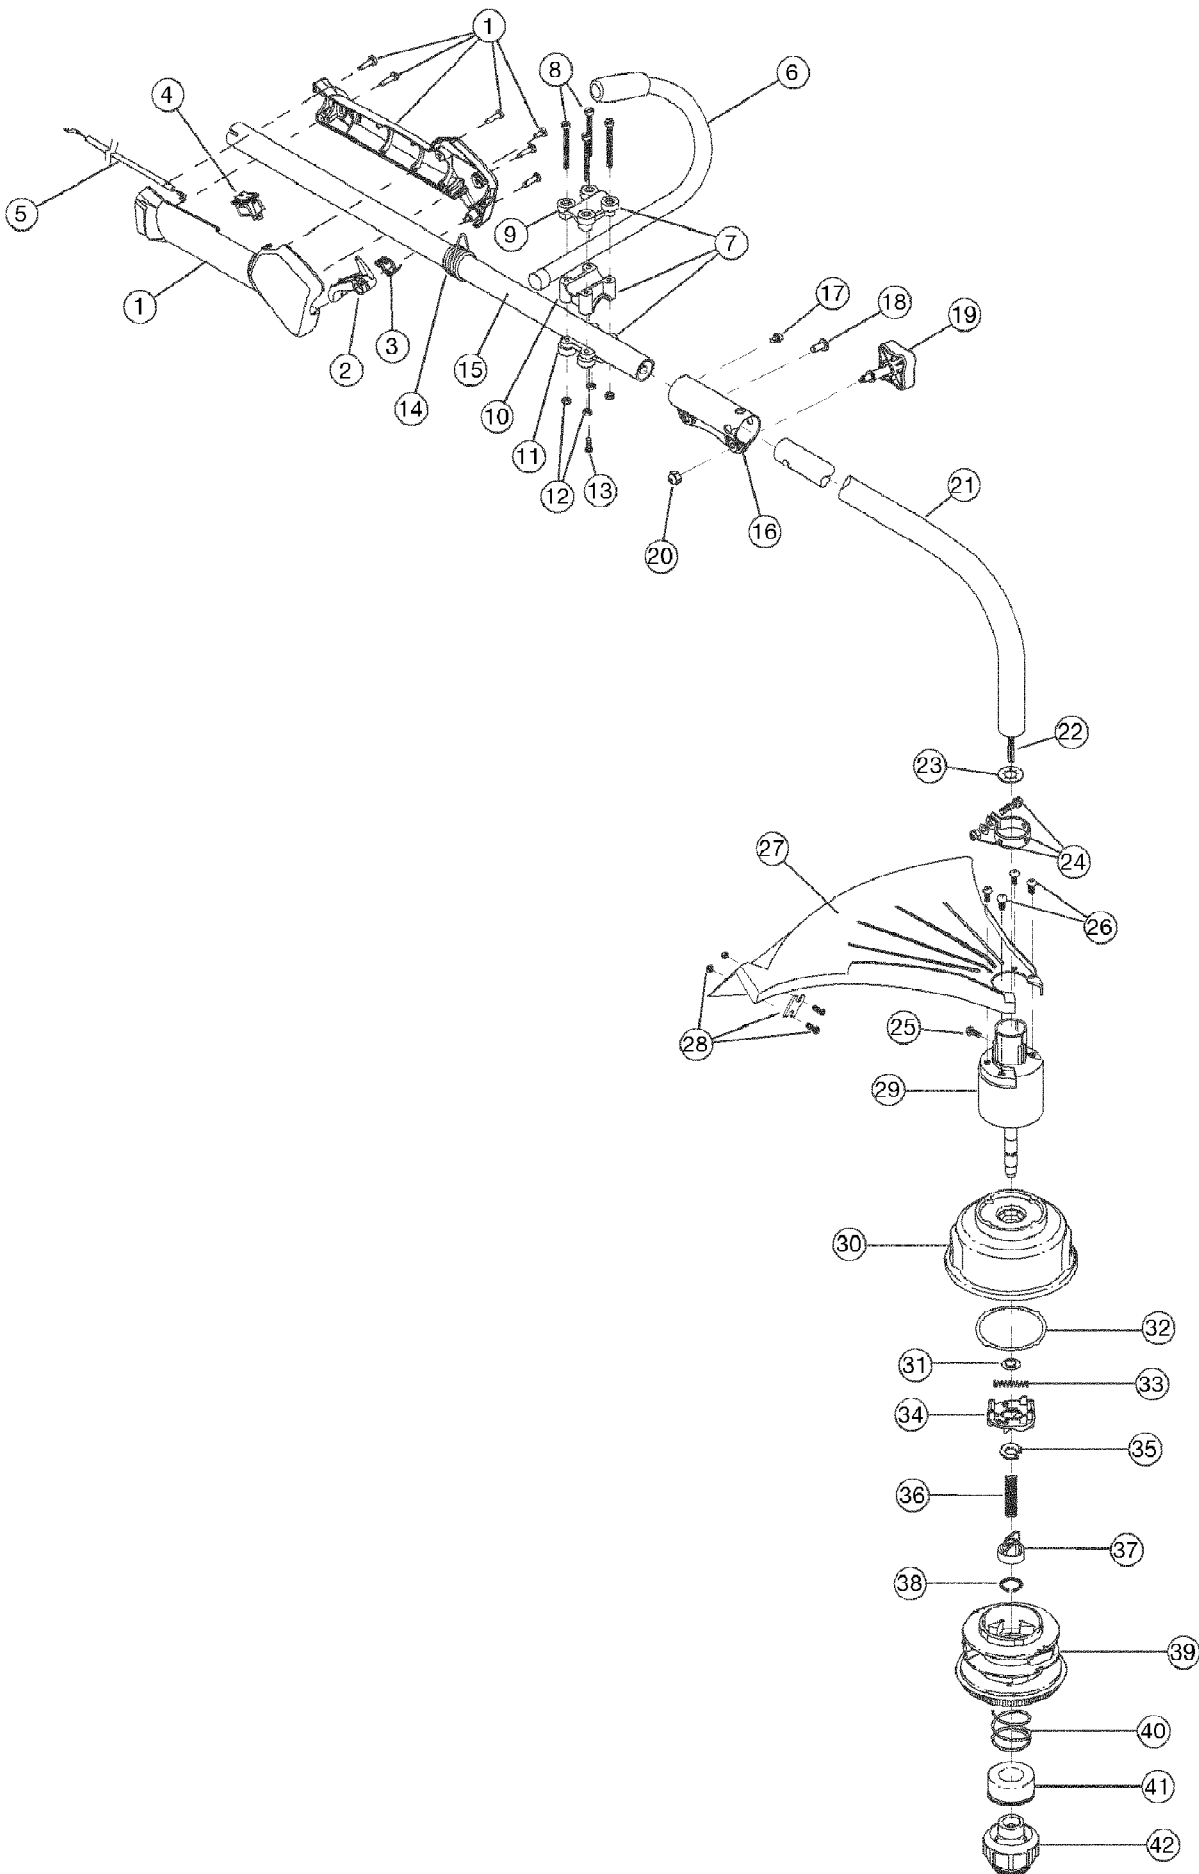

TB425CS 41ADT42C766
Boom And Trimmer

TB425CS 41ADT42C766
Boom And Trimmer

Page 2 of 5

Ref #	Part Number	Qty	S/P/F	Description
1	753-04234	1		Throttle Housing and Trigger Assembly (includes 2 & 3)
2	753-04119	1	/P	Throttle Trigger
3	791-182690	1		Throttle Trigger Spring
4	791-182405	1	/P	Switch Assembly
5	753-04297	1		Throttle Cable
6	791-180687	1		J-Handle Assembly
7	791-683295	1		Handle Bracket Assembly (includes 8-13)
8	791-181811	1		Screw
9	791-181812	1		Upper Handle Clamp
10	791-181813	1		Middle Handle Clamp
11	791-181814	1		Lower Handle Clamp
12	791-181815	1		Nut
13	791-145569	1	/P	Anti-Rotation Screw
14	791-610327	1		Harness Clip
15	753-04503	1	/P	Upper Drive Shaft Housing Assembly
16	753-1190	1	/P	EZ-Link(TM) Coupler (includes 17-20)
17	791-182057	1		Screw
18	791-181617	1		Bolt
19	791-181981	1		Adjustment Knob
20	791-181886	1		Knob Retaining Nut
21	753-04304	1		Lower Drive Shaft Housing Assembly
22	791-181852	1	/P	Lower Flexible Drive Shaft
23	791-181560	1	S	Palnut
24	791-153597	1		Lower Clamp Assembly
25	791-145569	1	/P	Anti-Rotation Screw
26	791-180531	1	S	Shield Mounting Hardware
27	791-181659	1	/P	Shield and Blade Assembly (includes 28)
28	791-181823	1		Blade Assembly
29	791-181857	1		Bushing Housing Assembly
30	791-181457	1		Outer Spool Assembly (includes 31)
31	791-181458	1		Retaining Ring
32	791-181561	1		Thrust Washer
33	791-181459	1		Small Spring
34	753-04257	1	/P	Slider
35	791-181532	1		E-Clip
36	791-181531	1		Spring
37	791-181462	1		Plunger
38	791-181463	1		C-Clip
39	791-181464	1	S	Inner Reel
40	791-181465	1		Large Spring
41	791-181467	1		Foam Seal
42	791-181468	1	S	Bump Head Knob Assembly (includes 40 & 41)
	791-180120	1	S	Replacement Line, 0.095 Diameter Optional Accessory; Item Not Shown
	753-04218	1		Reel and Line Assembly Optional Accessory; Item Not Shown
	791-682075	1	S	Shoulder Strap Assembly Optional Accessory; Item Not Shown