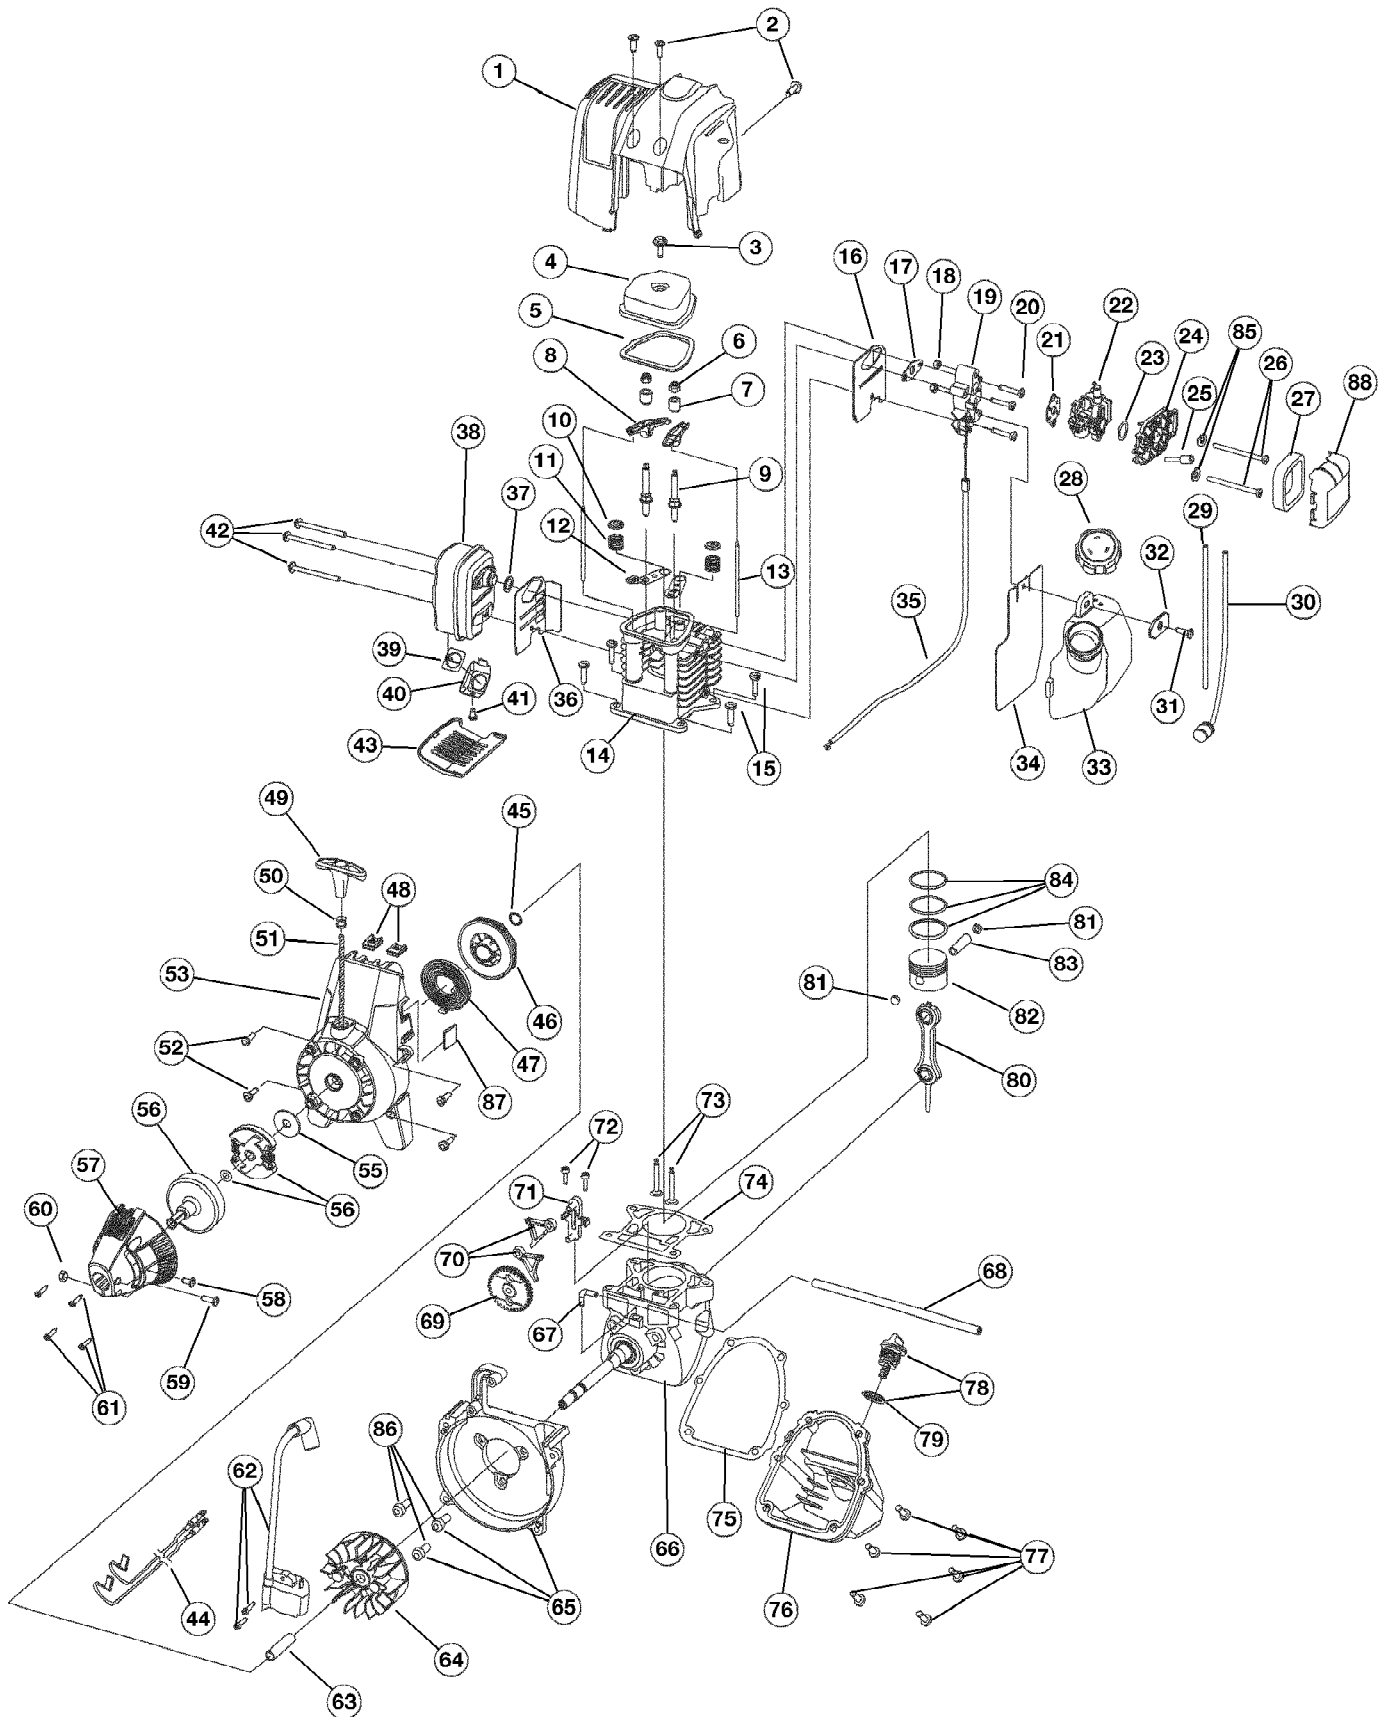

TB425CS 41ADT42C766
Engine

TB425CS 41ADT42C766
Engine

Page 4 of 5

Ref #	Part Number	Qty	S/P/F	Description
1	753-04083	1		Engine Cover
2	791-182339	1	S	Engine Cover Screws
3	791-181025	1		Valve Cover Screw
4	791-182098	1		Valve Cover
5	791-182099	1	/P	Valve Cover Gasket
6	791-182340	1		Rocker Adjustment Nut
7	791-182101	1	/P	Rocker Arm Pivot
8	791-182100	1		Rocker Arm
9	791-182341	1		Rocker Arm Stud
10	791-182103	1		Valve Spring Retainer
11	791-181038	1		Valve Spring
12	791-182102	1		Push Rod Guide
13	791-181033	1		Push Rod
14	791-182745	1	S	Cylinder Assembly (includes 9 & 12)
15	791-182344	1	S	Cylinder Screw
16	791-182345	1		Intake Baffle
17	791-182749	1		Carburetor Mount Gasket
18	791-181034	1	S	Nut
19	791-182347	1		Carburetor Mount (includes 18)
20	791-182348	1		Carburetor Mount Screw
21	791-182732	1	/P	Carburetor Gasket
22	753-04296	1		Carburetor with Primer
23	791-181751	1		O-Ring, Carburetor
24	753-04305	1	/P	Air Filter/Choke Cover Assembly (includes 27)
25	791-182097	1		Breather Tube
26	791-181750	1		Air Filter Mounting Screw
27	791-181757	1		Air Filter
28	753-1229	1		Fuel Cap
29	791-182352	1		Fuel Return Line
30	791-182353	1		Fuel Pick-Up Line with Filter
31	791-181080	1		Screw
32	791-182354	1		Washer
33	753-1230	1		Fuel Tank Assembly (includes 28-30)
34	791-182356	1		Fuel Tank Shield
35	753-04297	1		Throttle Cable
36	791-182358	1		Muffler Baffle
37	791-181048	1		Muffler Gasket
38	791-182359	1	/P	Muffler (includes 37, 39-41)
39	791-180890	1		Spark Arrestor Screen
40	791-181045	1		Screen Cover
41	791-181046	1		Screw
42	791-182361	1		Muffler Mounting Screw
43	753-04092	1		Muffler Cover
44	791-182804	1		Switch Wire Assembly
45	791-181247	1	S	Palnut
46	753-1199	1		Recoil Pulley
47	753-04286	1		Recoil Spring
48	791-182366	1		Nut Clip
49	791-181079	1	S	Pull Handle
50	791-611061	1		Rope Guide
51	791-613103	1		Rope
52	791-181020	1		Starter Housing Screw