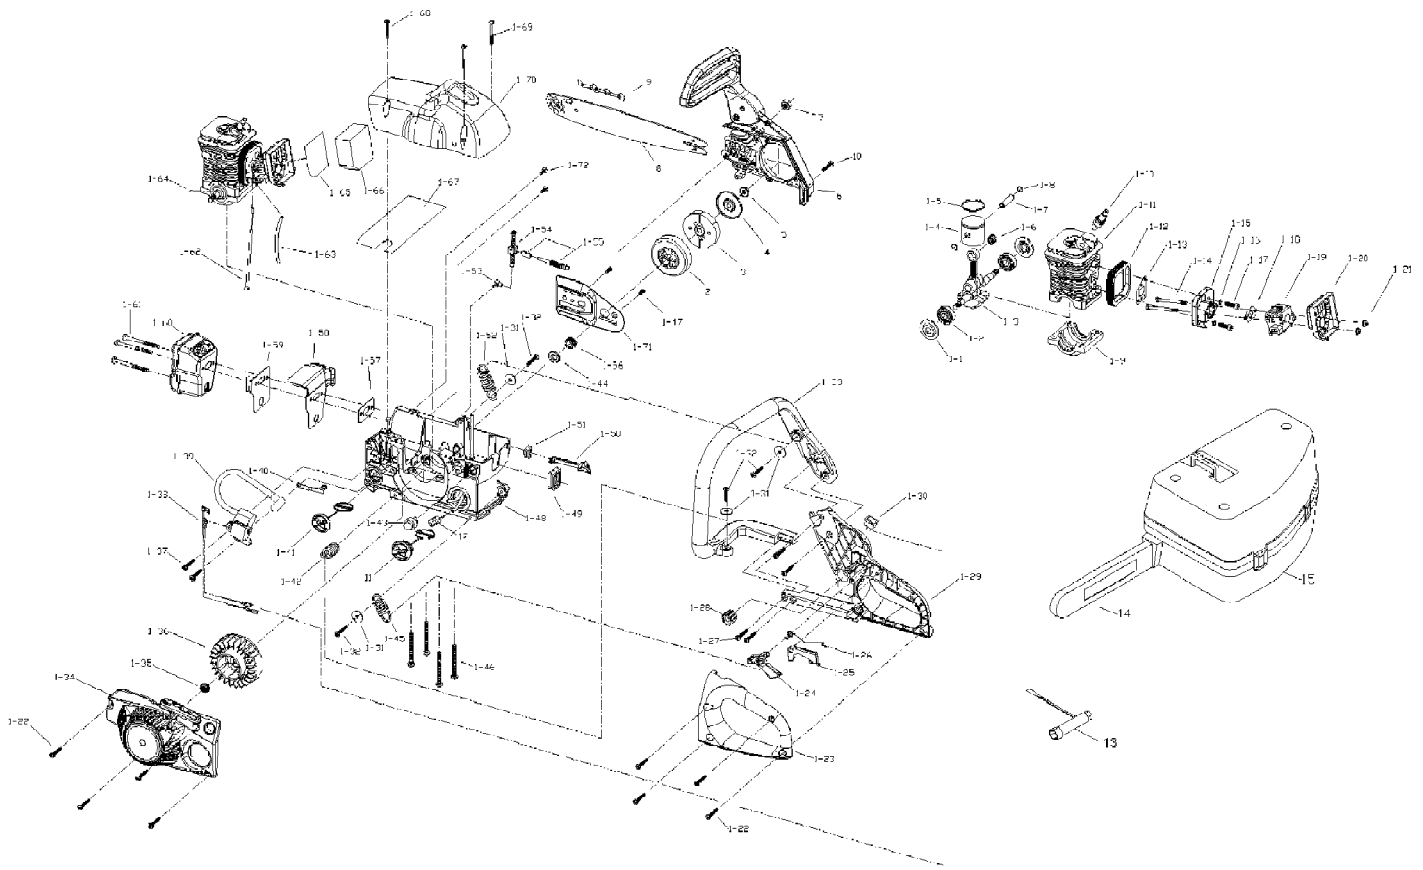

TB4218CC 41CY28AR066
General Assembly Parts

TB4218CC 41CY28AR066
General Assembly Parts

Page 2 of 3

Ref #	Part Number	Qty	S/P/F	Description
1	MC-9238-MD0701	1		ENG ASSEMBLY
1-1	MC-9157-310502	1	/P	CAP, BEARING
1-2	MC-9DB-620101	1		BEARING
1-3	MC-9228-310505	1	/P	CRANK/ROD ASSEMBLY
1-4	MC-9290-310502	1	/P	PISTON
1-5	MC-9189-310502	1	/P	RING, PISTON
1-6	MC-9NB-K101410	1	/P	ROLLER, PISTON
1-7	MC-9PC-10-34.5	1	/P	PIN, PISTON
1-8	MC-9CA-10.3	1	/P	RING
1-9	MC-9072-310501F	1	/P	CASE, CRANK
1-10	MC-9295-310502	1		SPARK PLUG
1-11	MC-9292-310501F	1		CYLINDER
1-12	MC-9012-310502	1	/P	RUBBER, ISOLATOR
1-13	MC-9082-310505	1		SPACER
1-14	MC-9STDB-05-60	1	/P	SCREW
1-15	MC-9082-310504	1		ISOLATOR, CARBURETOR
1-16	MC-6WSB-06	1	/P	SPRING WASHER
1-17	MC-9SACB-06-25	1	/P	SCREW
1-18	MC-9082-310506	1		SPACER
1-19	MC-9287-310501	1	/P	CARBURETOR
1-20	MC-9228-310510	1		AIR FILTER ASS/Y
1-21	MC-9NHZ-05	1	/P	NUT
1-22	710-04290	1		SCREW
1-23	MC-9068-310501	1	/P	HANDLE, LEFT PART
1-24	MC-9028-310502	1	/P	TRIGGER, THROTTLE
1-25	MC-9028-310501	1		TRIGGER, RELEASE
1-26	MC-9024-310504	1		SPRING
1-27	9SKKBY10/14-0.68	1		SCREW
1-28	MC-9027-310101	1	/P	RUBBER
1-29	MC-9068-310502	1	/P	HANDLE, REAR
1-30	MC-9022-310501	1	/P	SWITCH
1-31	MC-9WFB-05-21	1	/P	WASHER
1-32	710-04494	1	/P	SCREW
1-33	MC-9068-MD0701	1	/P	HANDLE, FRONT
1-34	MC-9228-MD0701	1		STARTER HOUSING ASSEMBLY
1-35	MC-9NAB-5/16-24	1	/P	NUT
1-36	MC-9169-310501	1		FLYWHEEL
1-37	710-04232	1	/P	SCREW
1-38	MC-9010-310503	1	/P	WIRE ASSEMBLY
1-39	MC-9288-310501	1		IGNITION ASSEMBLY
1-40	MC-9051-310501	1	/P	CONDUCTIVE PLATE
1-41	MC-9228-310207	1	/P	OIL CAP ASSEMBLY
1-42	MC-9228-310514	1		SPRING ASSEMBLY
1-43	MC-9142-310002	1	/P	PRIMER
1-44	MC-9157-310501	1		FELT
1-45	MC-9024-310506	1	/P	SPRING
1-46	MC-9SFABJ06-55	1		SCREW
1-47	MC-6SDABB04-08	1	/P	SCREW
1-48	MC-9228-310511	1	/P	HOUSING ASSEMBLY
1-49	MC-9012-310503	1	/P	HOLDER, CABLE
1-50	MC-9114-310510	1		LEVER, CHOKE
1-51	MC-9012-310504	1		HOLDER, CHOKE LEVEL
1-52	MC-9024-310507	1		SPRING