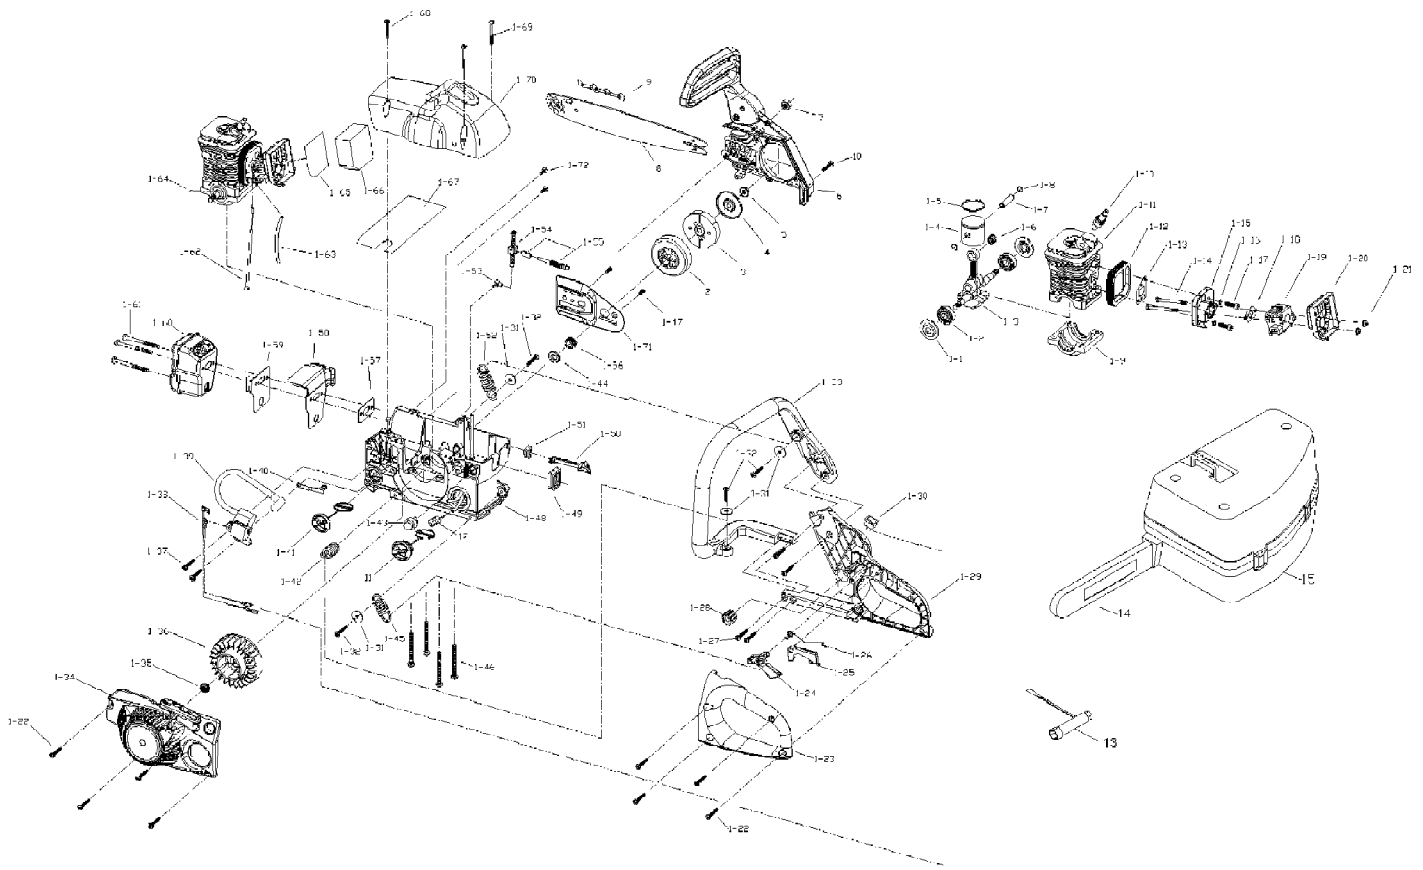

TB4218CC 41AY28AR766
General Assembly Parts

Page 1 of 3

TB4218CC 41AY28AR766
General Assembly Parts

Page 2 of 3

Ref #	Part Number	Qty	S/P/F	Description
1	MC-9238-MD0701	1		ENG ASSEMBLY
1-1	MC-9157-310502	1	/P	CAP, BEARING
1-2	MC-9DB-620101	1		BEARING
1-3	MC-9228-310505	1	/P	CRANK/ROD ASSEMBLY
1-4	MC-9290-310502	1	/P	PISTON
1-5	MC-9189-310502	1	/P	RING, PISTON
1-6	MC-9NB-K101410	1	/P	ROLLER, PISTON
1-7	MC-9PC-10-34.5	1	/P	PIN, PISTON
1-8	MC-9CA-10.3	1	/P	RING
1-9	MC-9072-310501F	1	/P	CASE, CRANK
1-10	MC-9295-310502	1		SPARK PLUG
1-11	MC-9292-310501F	1		CYLINDER
1-12	MC-9012-310502	1	/P	RUBBER, ISOLATOR
1-13	MC-9082-310505	1		SPACER
1-14	MC-9STDB-05-60	1	/P	SCREW
1-15	MC-9082-310504	1		ISOLATOR, CARBURETOR
1-16	MC-6WSB-06	1	/P	SPRING WASHER
1-17	MC-9SACB-06-25	1	/P	SCREW
1-18	MC-9082-310506	1		SPACER
1-19	MC-9287-310501	1	/P	CARBURETOR
1-20	MC-9228-310510	1		AIR FILTER ASS/Y
1-21	MC-9NHZ-05	1	/P	NUT
1-22	710-04290	1		SCREW
1-23	MC-9068-310501	1	/P	HANDLE, LEFT PART
1-24	MC-9028-310502	1	/P	TRIGGER, THROTTLE
1-25	MC-9028-310501	1		TRIGGER, RELEASE
1-26	MC-9024-310504	1		SPRING
1-27	9SKKBY10/14-0.68	1		SCREW
1-28	MC-9027-310101	1	/P	RUBBER
1-29	MC-9068-310502	1	/P	HANDLE, REAR
1-30	MC-9022-310501	1	/P	SWITCH
1-31	MC-9WFB-05-21	1	/P	WASHER
1-32	710-04494	1	/P	SCREW
1-33	MC-9068-MD0701	1	/P	HANDLE, FRONT
1-34	MC-9228-MD0701	1		STARTER HOUSING ASSEMBLY
1-35	MC-9NAB-5/16-24	1	/P	NUT
1-36	MC-9169-310501	1		FLYWHEEL
1-37	710-04232	1	/P	SCREW
1-38	MC-9010-310503	1	/P	WIRE ASSEMBLY
1-39	MC-9288-310501	1		IGNITION ASSEMBLY
1-40	MC-9051-310501	1	/P	CONDUCTIVE PLATE
1-41	MC-9228-310207	1	/P	OIL CAP ASSEMBLY
1-42	MC-9228-310514	1		SPRING ASSEMBLY
1-43	MC-9142-310002	1	/P	PRIMER
1-44	MC-9157-310501	1		FELT
1-45	MC-9024-310506	1	/P	SPRING
1-46	MC-9SFABJ06-55	1		SCREW
1-47	MC-6SDABB04-08	1	/P	SCREW
1-48	MC-9228-310511	1	/P	HOUSING ASSEMBLY
1-49	MC-9012-310503	1	/P	HOLDER, CABLE
1-50	MC-9114-310510	1		LEVER, CHOKE
1-51	MC-9012-310504	1		HOLDER, CHOKE LEVEL
1-52	MC-9024-310507	1		SPRING