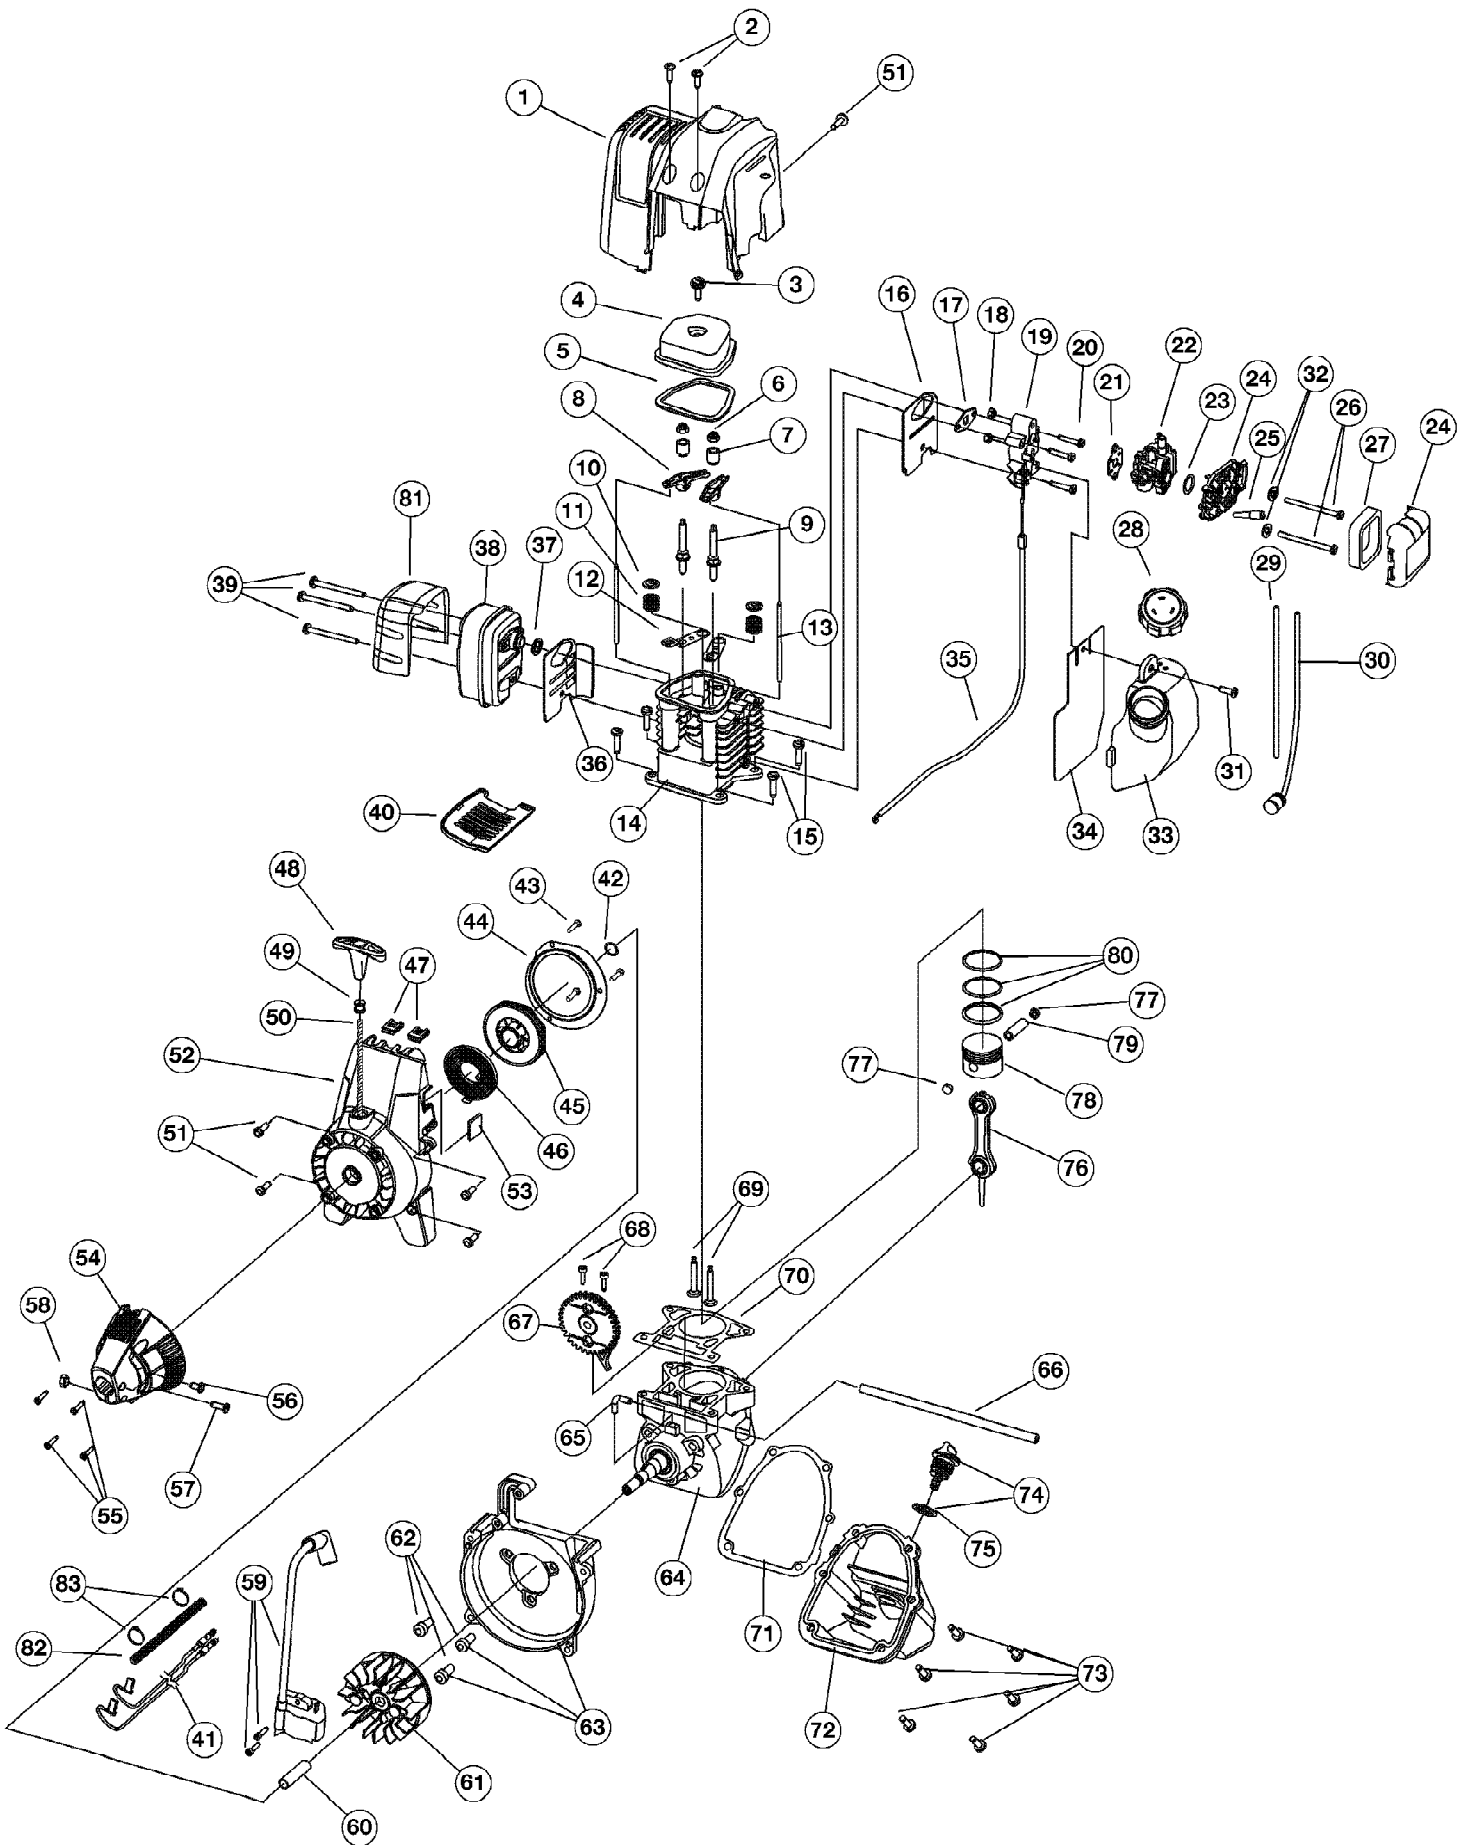

TB415CS SUPER BRONCO 41ADT41C966
Engine Assembly

TB415CS SUPER BRONCO 41ADT41C966
Engine Assembly

Page 4 of 5

Ref #	Part Number	Qty	S/P/F	Description
1	753-04083	1		Engine Cover
2	791-181930	1		Engine Cover Screws
3	791-181025	1		Valve Cover Screw
4	791-182098	1		Valve Cover
5	791-182099	1	/P	Valve Cover Gasket
6	791-182340	1		Rocker Adjustment Nut
7	791-182101	1	/P	Rocker Arm Pivot
8	791-182100	1		Rocker Arm
9	791-182341	1		Rocker Arm Stud
10	791-182103	1		Valve Spring Retainer
11	791-181038	1		Valve Spring
12	791-182102	1		Push Rod Guide
13	791-181033	1		Push Rod
14	753-04816	1	/P	Cylinder Assembly (includes 9-12, 15, 69 & 70)
15	791-181003	1	/P	Cylinder Screw
16	791-182345	1		Intake Baffle
17	791-182749	1		Carburetor Mount Gasket
18	791-181034	1	S	Nut
19	791-182347	1		Carburetor Mount (includes 18)
20	791-182348	1		Carburetor Mount Screw
21	791-182732	1	/P	Carburetor Gasket
22	753-1225	1		Carburetor w/Primer
23	791-181751	1		O-Ring, Carburetor
24	753-04223	1		Air Filter Cover Assembly (includes 25 & 27)
25	791-182097	1		Breather Tube
26	791-181750	1		Air Filter Mounting Screw
27	791-181757	1		Air Filter
28	791-182271	1		Fuel Cap
29	791-182352	1		Fuel Return Line
30	791-182353	1		Fuel Pick-Up Line with Filter
31	753-04510	1	S	Screw
32	791-182409	1		Washer
33	791-182355	1		Fuel Tank Assembly (includes 28-30)
34	791-182356	1		Fuel Tank Shield
35	753-1231	1		Throttle Cable
36	791-182358	1		Muffler Baffle
37	791-181048	1		Muffler Gasket
38	791-182359	1	/P	Muffler (includes 37)
39	791-182361	1		Muffler Mounting Screw
40	753-04092	1		Muffler Cover
41	791-182804	1		Switch Wire Assembly
42	753-04288	1	/P	Palnut
43	753-1202	1		Plate Screw
44	753-05074	1		Pressure Plate Assembly (includes 43)
45	753-05072	1		Recoil Pulley Assembly (includes 42 & 50)
46	753-04286	1		Recoil Spring
47	791-182366	1		Nut Clip
48	753-05011	1	S	Pull Handle
49	791-611061	1		Rope Guide
50	791-182661	1		Rope
51	791-181020	1		Housing Screw
52	753-05158	1		Starter Housing Assembly (includes 42-51)