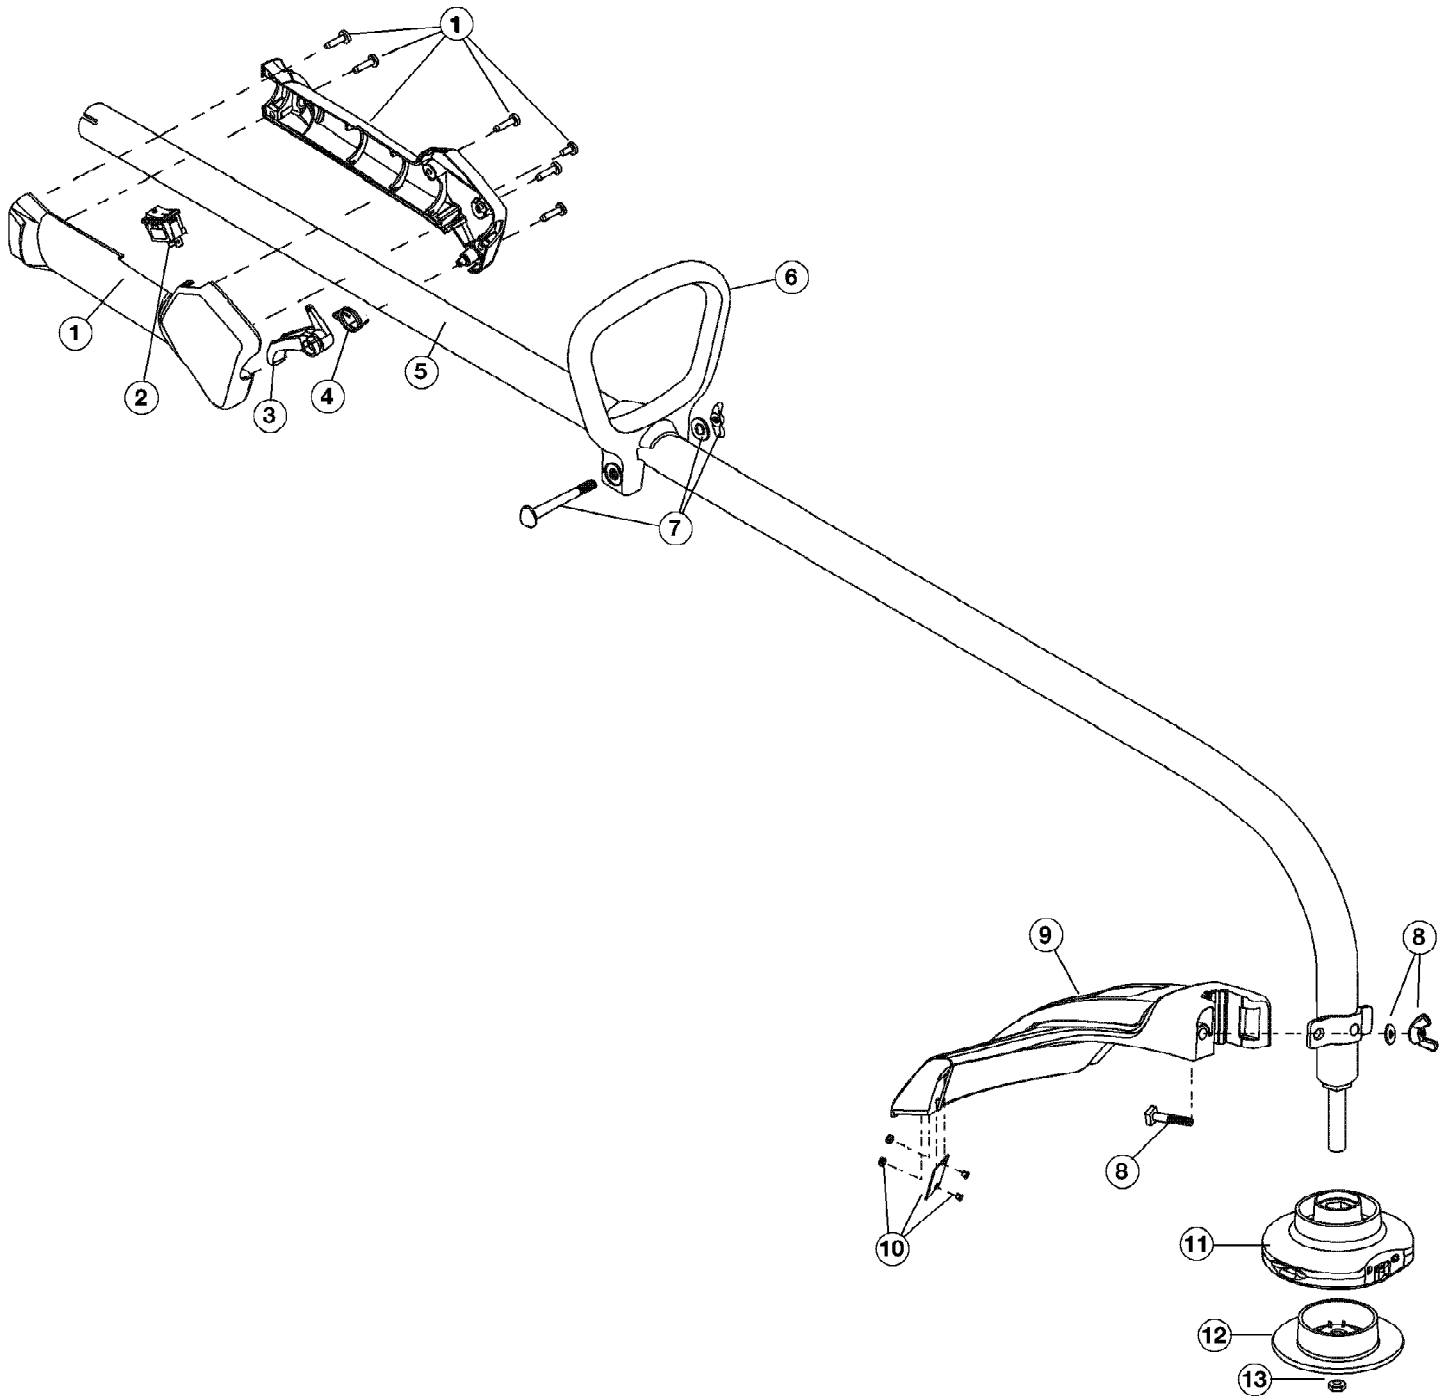

TB415CS SUPER BRONCO 41ADT41C966
Boom & Trimmer Assembly TB415CS

TB415CS SUPER BRONCO 41ADT41C966
Boom & Trimmer Assembly TB415CS

Page 2 of 5

Ref #	Part Number	Qty	S/P/F	Description
1	753-04234	1		Throttle Housing Assembly (includes 2-4)
2	791-182405	1	/P	Switch
3	753-04119	1	/P	Throttle Trigger
4	791-182690	1		Throttle Trigger Spring
5	753-05162	1		Drive Shaft Housing Assembly
6	791-153064	1	/P	D-Handle (includes 7)
7	791-181587	1	/P	Handle Hardware
8	753-04282	1		Guard Mounting Hardware
9	753-05425	1		Guard (includes 10)
10	753-05212	1	S	Blade Assembly
11	753-05430	1		Fixed Line Head Assembly (includes 12 & 13)
12	753-05428	1	S	Glide Cap
13	753-05429	1	S	Locknut
	753-05164	1	S	Replacement Line Optional Accessories, Not Shown