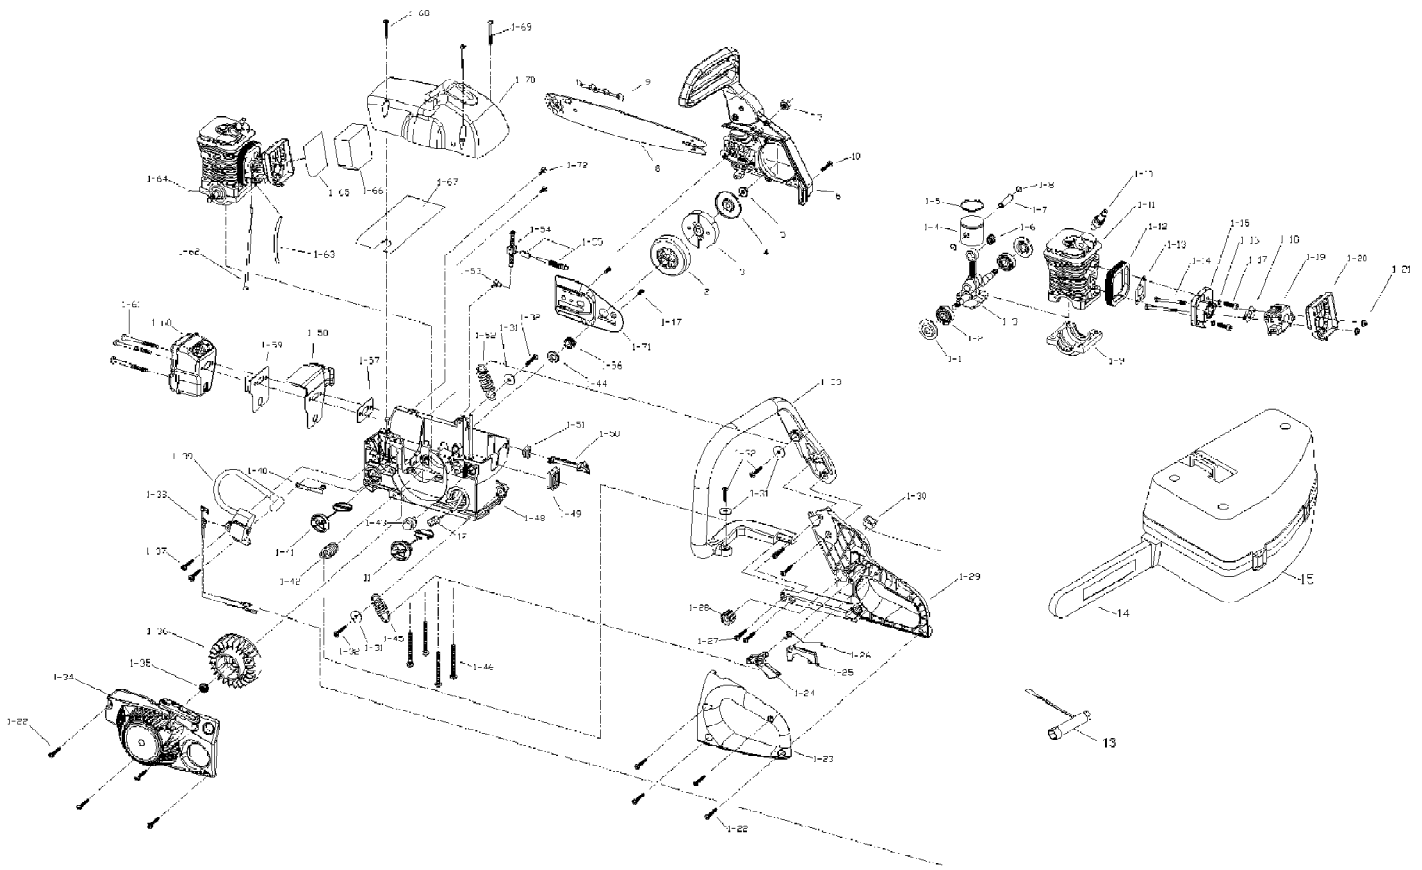

TB4016CC 41BY06AR066
General Assembly Parts

TB4016CC 41BY06AR066
General Assembly Parts

Page 2 of 3

Ref #	Part Number	Qty	S/P/F	Description
1	MC-9238-MD0701	1		ENG ASS'Y
1-1	MC-9157-310502	1	/P	CAP, BEARING
1-2	MC-9DB-620101	1		BEARING
1-3	MC-9228-310505	1	/P	CRANK/ROD ASS'Y
1-4	MC-9290-310502	1	/P	PISTON
1-5	MC-9189-310502	1	/P	RING, PISTON
1-6	MC-9NB-K101410	1	/P	ROLLER, PISTON
1-7	MC-9PC-10-34.5	1	/P	PIN, PISTON
1-8	MC-9CA-10.3	1	/P	RING
1-9	MC-9072-310501F	1	/P	CASE, CRANK
1-10	MC-9295-310502	1		SPARK PLUG
1-11	MC-9292-310501F	1		CYLINDER
1-12	MC-9012-310502	1	/P	RUBBER, ISOLATOR
1-13	MC-9082-310505	1		SPACER
1-14	MC-9STDB-05-60	1	/P	SCREW
1-15	MC-9082-310504	1		ISOLATOR, CARBURETOR
1-16	MC-6WSB-06	1	/P	SPRING WASHER
1-17	MC-9SACB-06-25	1	/P	SCREW
1-18	MC-9082-310506	1		SPACER
1-19	MC-9287-310501	1	/P	CARBURETOR
1-20	MC-9228-310510	1		AIR FILTER ASS/Y
1-21	MC-9NHZ-05	1	/P	NUT
1-22	710-04290	1		SCREW
1-23	MC-9068-310501	1	/P	HANDLE, LEFT PART
1-24	MC-9028-310502	1	/P	TRIGGER, THROTTLE
1-25	MC-9028-310501	1		TRIGGER, RELEASE
1-26	MC-9024-310504	1		SPRING
1-27	MC-9SKKBY10/14-0.68	1		SCREW
1-28	MC-9027-310101	1	/P	RUBBER
1-29	MC-9068-310502	1	/P	HANDLE, REAR
1-30	MC-9022-310501	1	/P	SWITCH
1-31	MC-9WFB-05-21	1	/P	WASHER
1-32	710-04494	1	/P	SCREW
1-33	MC-9068-MD0701	1	/P	HANDLE, FRONT
1-34	MC-9228-MD0701	1		STARTER HOUSING ASS'Y
1-35	MC-9NAB-5/16-24	1	/P	NUT
1-36	MC-9169-310501	1		FLYWHEEL
1-37	710-04232	1	/P	SCREW
1-38	MC-9010-310503	1	/P	WIRE ASS'Y
1-39	MC-9288-310501	1		IGNITION ASS'Y
1-40	MC-9051-310501	1	/P	CONDUCTIVE PLATE
1-41	MC-9228-310207	1	/P	OIL CAP ASS'Y
1-42	MC-9228-310514	1		SPRING ASS'Y
1-43	MC-9142-310002	1	/P	PRIMER
1-44	MC-9157-310501	1		FELT
1-45	MC-9024-310506	1	/P	SPRING
1-46	MC-9SFABJ06-55	1		SCREW
1-47	MC-6SDABB04-08	1	/P	SCREW
1-48	MC-9228-310511	1	/P	HOUSING ASS'Y
1-49	MC-9012-310503	1	/P	HOLDER, CABLE
1-50	MC-9114-310510	1		LEVER, CHOKE
1-51	MC-9012-310504	1		HOLDER, CHOKE LEVEL
1-52	MC-9024-310507	1		SPRING