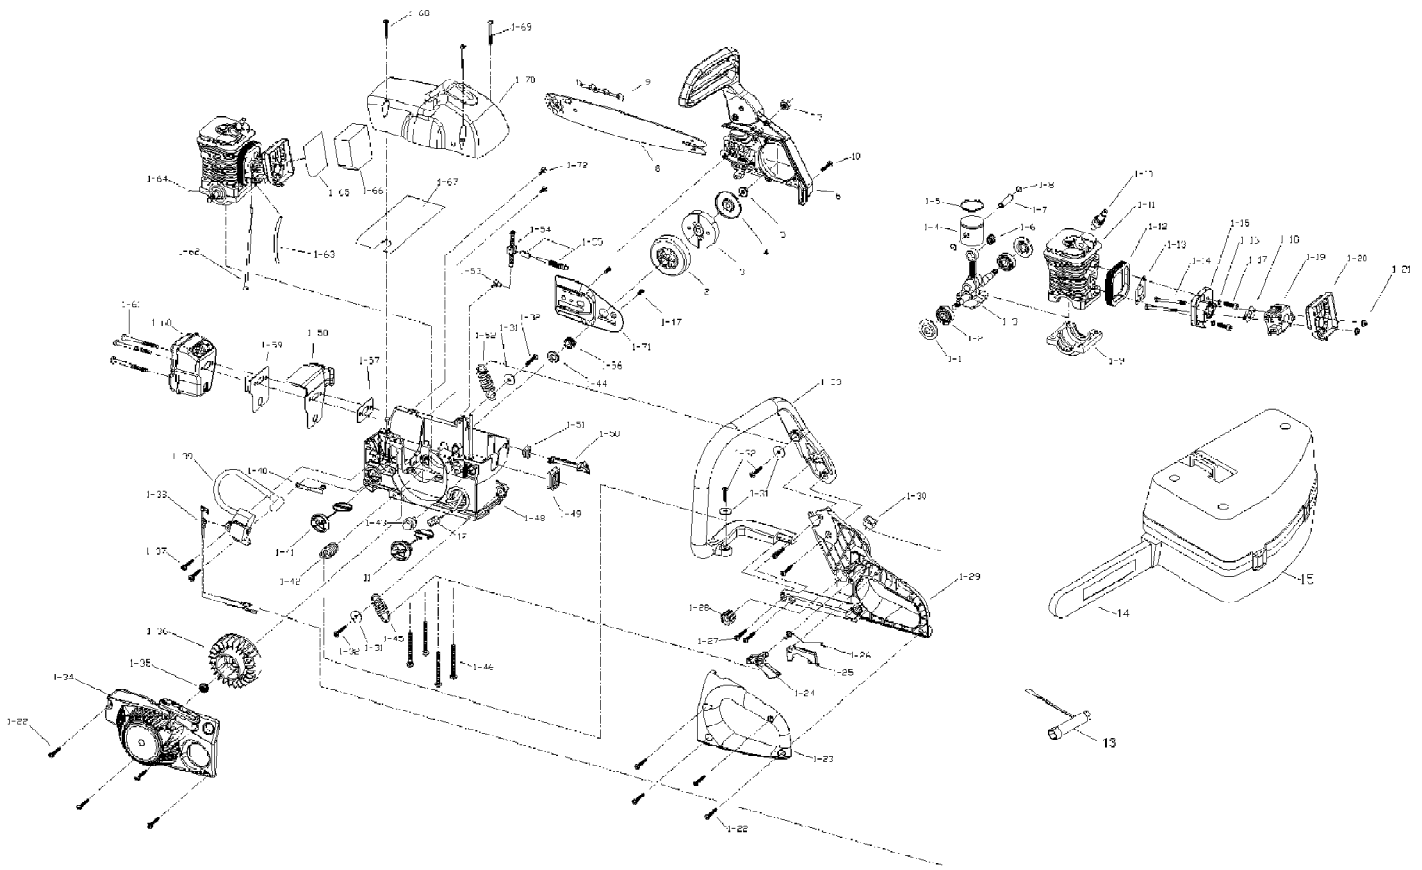

TB4016CC 41AY06AR766  
General Assembly Parts

TB4016CC 41AY06AR766  
General Assembly Parts

Page 2 of 3

Ref #	Part Number	Qty	S/P/F	Description
1	MC-9238-MD0701	1		ENG ASS'Y
1-1	MC-9157-310502	1	/P	CAP, BEARING
1-2	MC-9DB-620101	1		BEARING
1-3	MC-9228-310505	1	/P	CRANK/ROD ASS'Y
1-4	MC-9290-310502	1	/P	PISTON
1-5	MC-9189-310502	1	/P	RING, PISTON
1-6	MC-9NB-K101410	1	/P	ROLLER, PISTON
1-7	MC-9PC-10-34.5	1	/P	PIN, PISTON
1-8	MC-9CA-10.3	1	/P	RING
1-9	MC-9072-310501F	1	/P	CASE, CRANK
1-10	MC-9295-310502	1		SPARK PLUG
1-11	MC-9292-310501F	1		CYLINDER
1-12	MC-9012-310502	1	/P	RUBBER, ISOLATOR
1-13	MC-9082-310505	1		SPACER
1-14	MC-9STDB-05-60	1	/P	SCREW
1-15	MC-9082-310504	1		ISOLATOR, CARBURETOR
1-16	MC-6WSB-06	1	/P	SPRING WASHER
1-17	MC-9SACB-06-25	1	/P	SCREW
1-18	MC-9082-310506	1		SPACER
1-19	MC-9287-310501	1	/P	CARBURETOR
1-20	MC-9228-310510	1		AIR FILTER ASS/Y
1-21	MC-9NHZ-05	1	/P	NUT
1-22	710-04290	1		SCREW
1-23	MC-9068-310501	1	/P	HANDLE, LEFT PART
1-24	MC-9028-310502	1	/P	TRIGGER, THROTTLE
1-25	MC-9028-310501	1		TRIGGER, RELEASE
1-26	MC-9024-310504	1		SPRING
1-27	MC-9SKKBY10/14-0.68	1		SCREW
1-28	MC-9027-310101	1	/P	RUBBER
1-29	MC-9068-310502	1	/P	HANDLE, REAR
1-30	MC-9022-310501	1	/P	SWITCH
1-31	MC-9WFB-05-21	1	/P	WASHER
1-32	710-04494	1	/P	SCREW
1-33	MC-9068-MD0701	1	/P	HANDLE, FRONT
1-34	MC-9228-MD0701	1		STARTER HOUSING ASS'Y
1-35	MC-9NAB-5/16-24	1	/P	NUT
1-36	MC-9169-310501	1		FLYWHEEL
1-37	710-04232	1	/P	SCREW
1-38	MC-9010-310503	1	/P	WIRE ASS'Y
1-39	MC-9288-310501	1		IGNITION ASS'Y
1-40	MC-9051-310501	1	/P	CONDUCTIVE PLATE
1-41	MC-9228-310207	1	/P	OIL CAP ASS'Y
1-42	MC-9228-310514	1		SPRING ASS'Y
1-43	MC-9142-310002	1	/P	PRIMER
1-44	MC-9157-310501	1		FELT
1-45	MC-9024-310506	1	/P	SPRING
1-46	MC-9SFABJ06-55	1		SCREW
1-47	MC-6SDABB04-08	1	/P	SCREW
1-48	MC-9228-310511	1	/P	HOUSING ASS'Y
1-49	MC-9012-310503	1	/P	HOLDER, CABLE
1-50	MC-9114-310510	1		LEVER, CHOKE
1-51	MC-9012-310504	1		HOLDER, CHOKE LEVEL
1-52	MC-9024-310507	1		SPRING