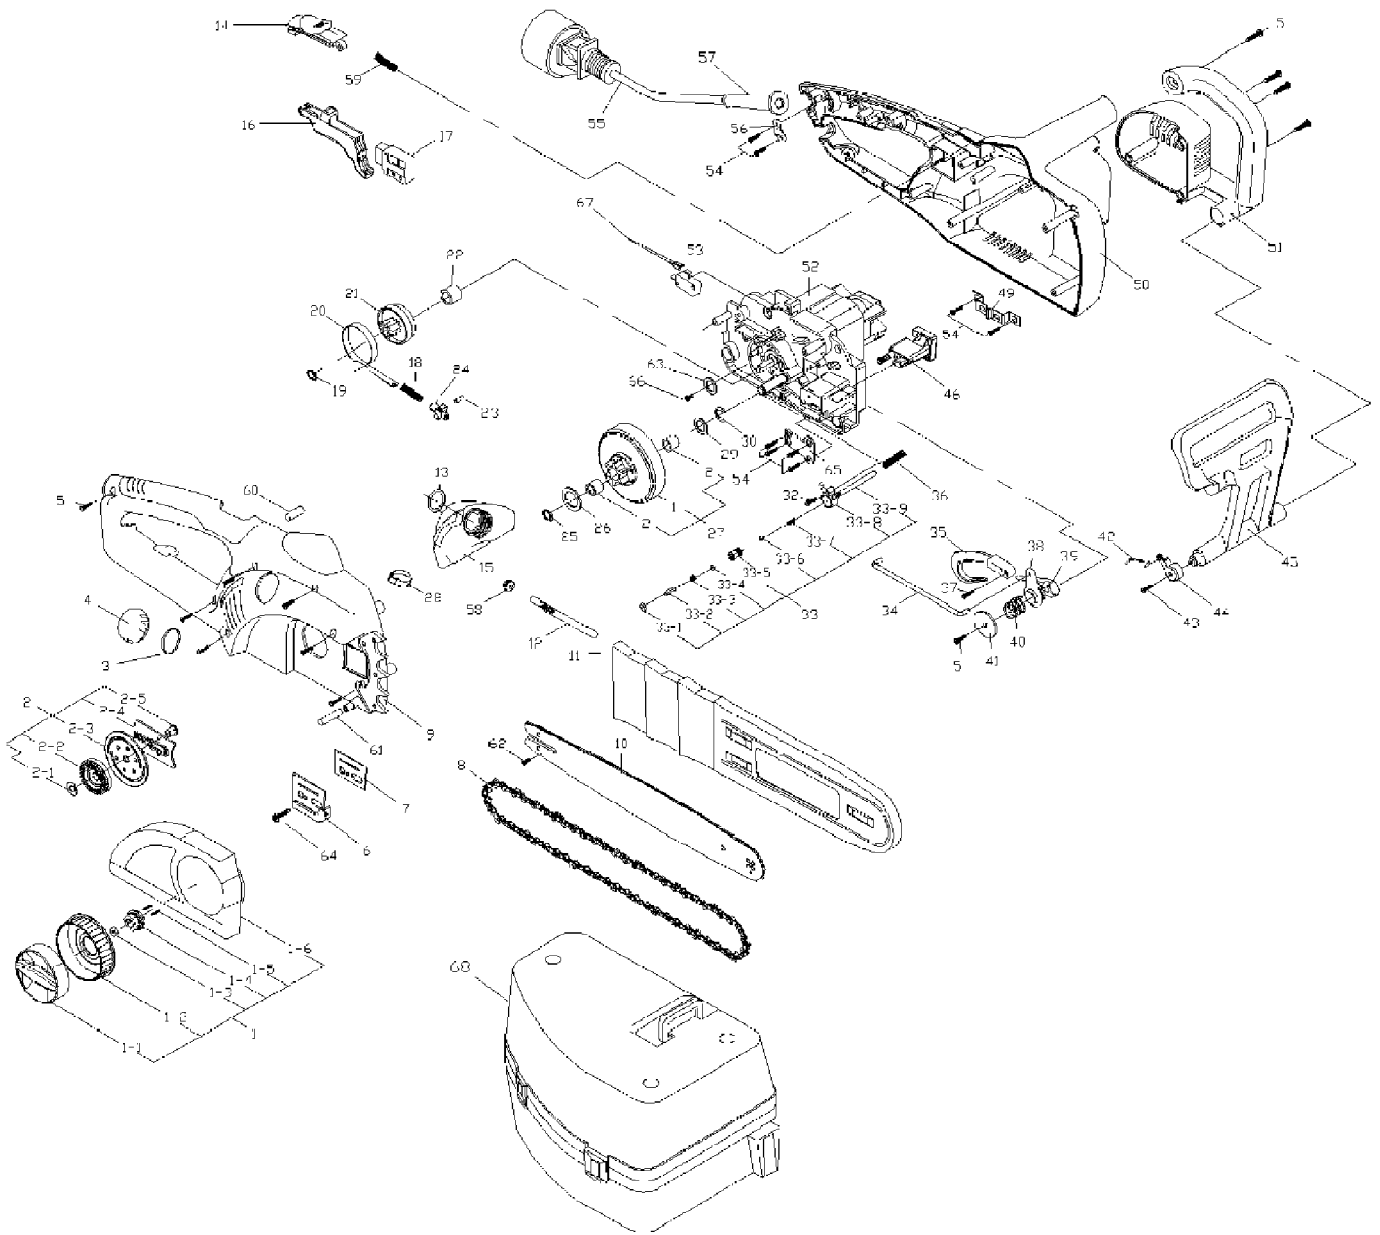

TB3516 41AZ356P766
General Assembly

TB3516 41AZ356P766
General Assembly

Page 2 of 3

Ref #	Part Number	Qty	S/P/F	Description
1	MC-6228-211403	1	/P	HOUSING
2	MC-6228-211504	1		CHAIN COVER ASS'Y
3	MC-6012-210501	1	/P	WASHER
4	MC-6017-210103	1	/P	OIL COVER
5	MC-6SDABB04-18	1	/P	SCREW
6	MC-6043-211302	1	/P	ADJUSTMENT PLATE
7	MC-6050-211301	1	/P	OIL WASHER
8	MC-6220-210201	1		CHAIN
9	MC-6038-211505	1	/P	HOUSING ®
10	MC-9040-310175	1		BAR
11	MC-6101-210506	1	/P	COVER (TB4516)
12	MC-6228-211506	1	/P	OIL PIPE ASS'Y
13	MC-6076-210503	1	/P	WASHER
14	MC-6056-211502	1	/P	SWITCH BUTTON
15	MC-6066-211501	1	/P	OIL TENK
16	MC-6028-211502	1	/P	TRIGGER
17	MC-6022-211502	1	/P	SWITCH
18	MC-6024-211301	1		SPRING
19	MC-6CY-08	1	/P	RING
20	MC-6079-211501	1	/P	SPRING, BRAKE
21	MC-6073-211501	1		GEAR
22	MC-6059-210201	1	/P	ADJUSTMENT COVER
23	MC-6115-211502	1		PIN
24	MC-6154-211502	1	/P	CONNECTION
25	MC-6CG-9.5	1		C RING
26	MC-6014-210502	1	/P	WASHER
27	MC-6228-210104	1		GEAR BEARING ASS'Y
28	MC-6077-211501	1	/P	COVER
29	MC-6057-210102	1	/P	WASHER
30	MC-6CC-10	1	S	C RING
32	MC-6SDABB03-18	1	/P	SCREW
33	MC-6228-210105	1	S	OIL PUMP ASS'Y
34	MC-6188-211501	1	/P	PULL BAR
35	MC-6114-211501	1	/P	PULL PLATE
36	MC-6024-211507	1	/P	SPRING
37	MC-6QABB04-20	1		SCREW
38	MC-6181-211501	1		CLUTH
39	MC-6181-211502	1		CLUTH
40	MC-6024-211503	1	/P	SPRING
41	MC-6014-211501	1	/P	WASHER
42	MC-6154-211301	1		CONNECTING BAR
43	MC-6SQABB4.5-30	1		SCREW
44	MC-6154-211504	1		CONNECTOR
45	MC-6017-211503	1	/P	FRONT-HAND GUARD
46	MC-6228-211303	1		FIXED ACC'Y
48	MC-6SDABB04-16	1	/P	SCREW
49	MC-6079-211503	1	/P	SPRING
50	MC-6038-211506	1	/P	HOUSING (L)
51	MC-6086-211501	1	/P	REAL COVER
52	MC-6228-211301	1	S	MOTOR GEAR BOX ASS'Y (TB3516)
52	MC-6228-211401	1		MOTOR GEAR BOX ASS'Y (TB4516CC)
52	MC-6SDABB04-14	1	/P	SCREW (NOT SHOWN) (3)
53	MC-6022-211501	1	/P	SWITCH