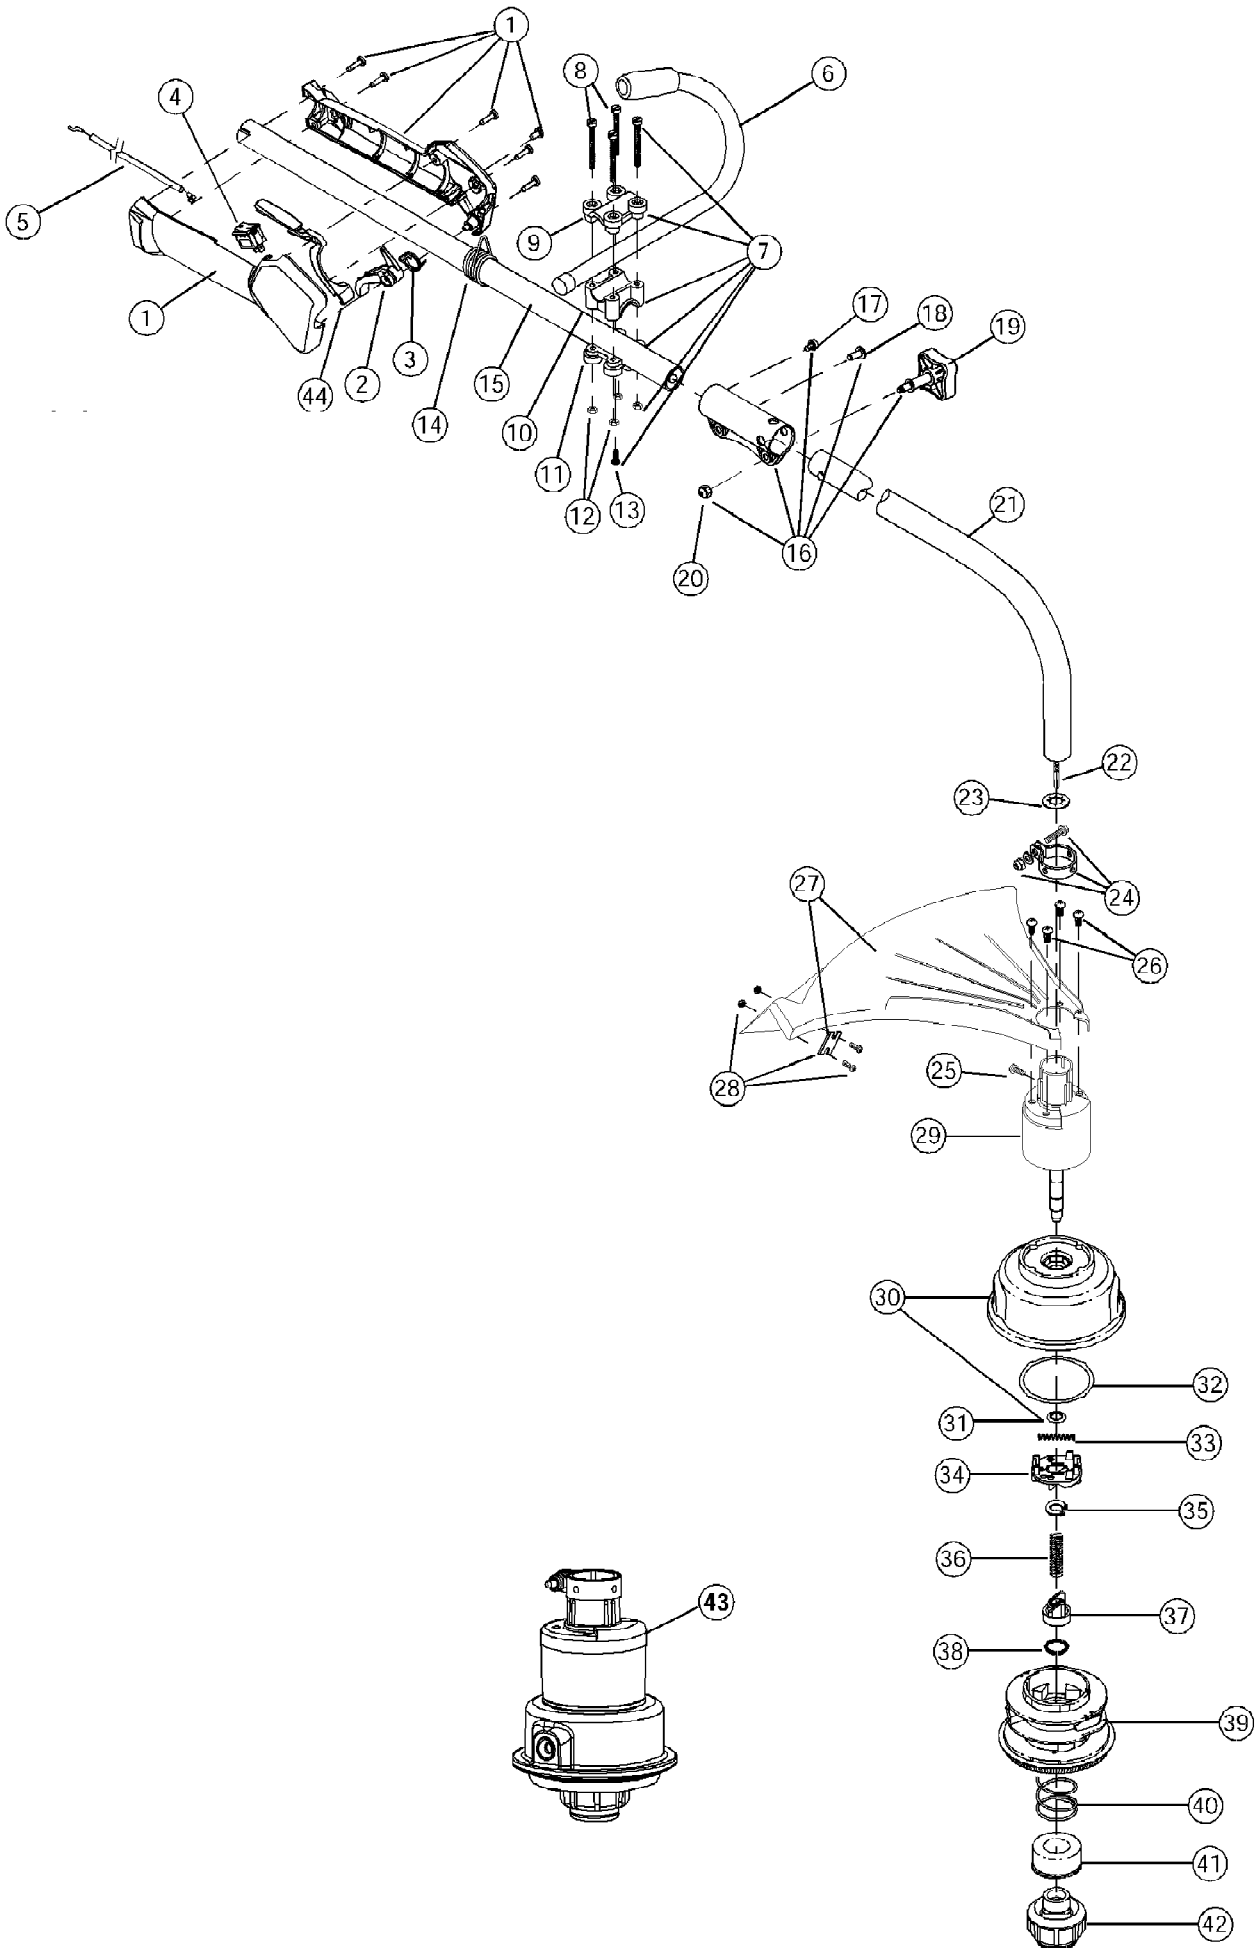

TB25ET 41ADT2EC063
Boom And Trimmer Parts

TB25ET 41ADT2EC063
Boom And Trimmer Parts

Page 4 of 8

Ref #	Part Number	Qty	S/P/F	Description
1	753-04118	1		Throttle Housing and Trigger Assembly (includes 2, 3 & 44)
2	753-04119	1	/P	Throttle Trigger
3	791-182690	1		Throttle Trigger Spring
4	791-182405	1	/P	Switch Assembly
5	753-04136	1	S	Throttle Cable
6	791-180687	1		J-Handle Assembly
7	791-683295	1		Handle Bracket Assembly (includes 8-13)
8	791-181811	1		Screw
9	791-181812	1		Upper Handle Clamp
10	791-181813	1		Middle Handle Clamp
11	791-181814	1		Lower Handle Clamp
12	791-181815	1		Nut
13	791-145569	1	/P	Anti-Rotation Screw
14	791-610327	1		Harness Clip
15	753-04236	1	/P	Upper Drive Shaft Housing Assembly
16	753-1190	1	/P	EZ-Link(TM) Coupler (includes 17-20)
17	791-182057	1		Screw
18	791-181617	1		Bolt
19	791-181981	1		Adjustment Knob
20	791-181886	1		Knob Retaining Nut
21	791-180340	1	S	Lower Drive Shaft Housing Assembly
22	791-181852	1	/P	Lower Flexible Drive Shaft
23	791-181560	1	S	Palnut
24	791-153597	1		Lower Clamp Assembly
25	791-145569	1	/P	Anti-Rotation Screw
26	791-180531	1	S	Shield Mounting Hardware
27	791-181659	1	/P	Shield and Blade Assembly (includes 28)
28	791-181823	1		Blade Assembly
29	791-181857	1		Bushing Housing Assembly
30	791-181457	1		Outer Spool Assembly (includes 31)
31	791-181458	1		Retaining Ring
32	791-181561	1		Thrust Washer
33	791-181459	1		Small Spring
34	753-04257	1	/P	Slider
35	791-181532	1		E-Clip
36	791-181531	1		Spring
37	791-181462	1		Plunger
38	791-181463	1		C-Clip
39	791-181464	1	S	Inner Reel
40	791-181465	1		Large Spring
41	791-181467	1		Foam Seal
42	791-181468	1	S	Bump Head Knob Assembly (includes 40 & 41)
43	791-181469	1		Complete Cutting Head Assembly
44	791-00041	1		Throttle Trigger Lock-Out
	791-180120	1	S	Replacement Line, 0.095 Diameter Optional Accessory; Item Not Shown
	753-04218	1		Reel and Line Assembly Optional Accessory; Item Not Shown