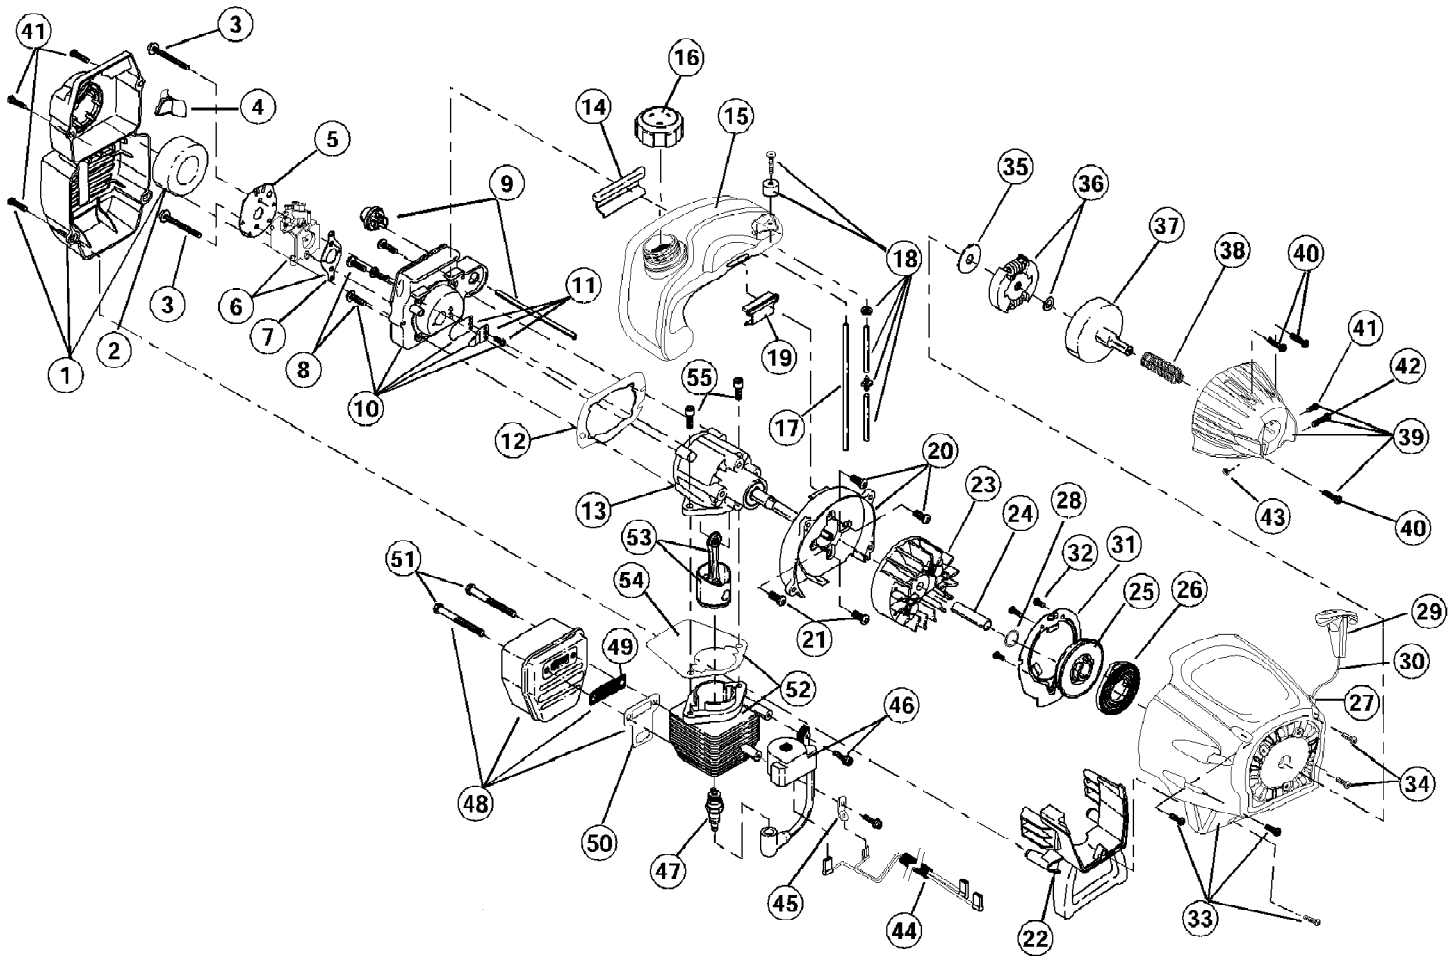

TB25ET 41ADT2EC063
Engine Parts

Page 6 of 8

Ref #	Part Number	Qty	S/P/F	Description
1	753-1192	1		Air Cleaner/Muffler Cover Assembly
2	791-180350B	1	/P	Air Cleaner Filter
3	791-180351	1		Carburetor Mounting Screw Assembl
4	753-1193	1	S	Choke Extension
5	753-1194	1	S	Choke Plate
6	753-1195	1		Carburetor Assembly
7	791-610675	1		Carburetor Gasket
8	791-181860	1		Carb Mount Screw
9	791-181801	1	S	Primer and Hose Assembly
10	753-1196	1	/P	Carb Mount Assembly
11	791-684451	1		Reed Assembly
12	753-1208	1	/P	Carburetor Mount Gasket
13	791-182791	1	/P	Crank Case Service Assembly
14	791-612134	1		Rear Mounting Pad
15	753-04307	1	/P	Fuel Tank Assembly
16	791-182612	1	/P	Fuel Cap Assembly
17	791-182352	1		Fuel Return Line
18	753-04233	1		Fuel Line Assembly
19	791-145308	1		Front Mounting Pad
20	791-153520	1		Shroud Assembly
21	791-181861	1		Shroud Screw
22	791-182064	1	S	Shroud Extension and Stand
23	791-182736	1	S	Flywheel Assembly
24	791-181065	1		Spacer
25	753-1199	1		Recoil Pulley Assembly
26	753-1236	1		Recoil Spring
27	753-1200	1		Rope Guide
28	791-181247	1	S	Pulley Retainer
29	791-181079	1	S	Pull Handle
30	791-613103	1		Rope
31	753-1201	1	S	Pressure Plate Assembly
32	753-1202	1		Plate Screw
33	753-1203	1		Starter Housing Assembly
34	791-181862	1	/P	Housing Screw
35	791-182368	1	S	Clutch Washer
36	791-182369	1	S	Clutch Rotor Assembly
37	791-153592	1	/P	Clutch Drum Assembly
38	791-612468	1		Spring
39	753-1204	1		Clutch Cover Assembly
40	791-181345	1	/P	Cover Screw
41	791-182519	1		Anti-Rotation Screw
42	753-04003	1		Clamping Screw
43	791-180217	1	S	Clamping Nut
44	791-182798	1		Wire Leads and Sleeve
45	791-611063	1	/P	Ground Tab
46	753-1205	1		Module Assembly
47	791-610311B	1	/P	Spark Plug
48	791-182066	1	S	Muffler Assembly
49	791-182747	1		Spark Arrestor Screen
50	753-04159	1	S	Exhaust Gasket
51	791-147575	1		Muffler Mounting Bolt Assembly
52	753-1206	1	S	Cylinder Assembly
53	753-1207	1	S	Piston and Rod Assembly