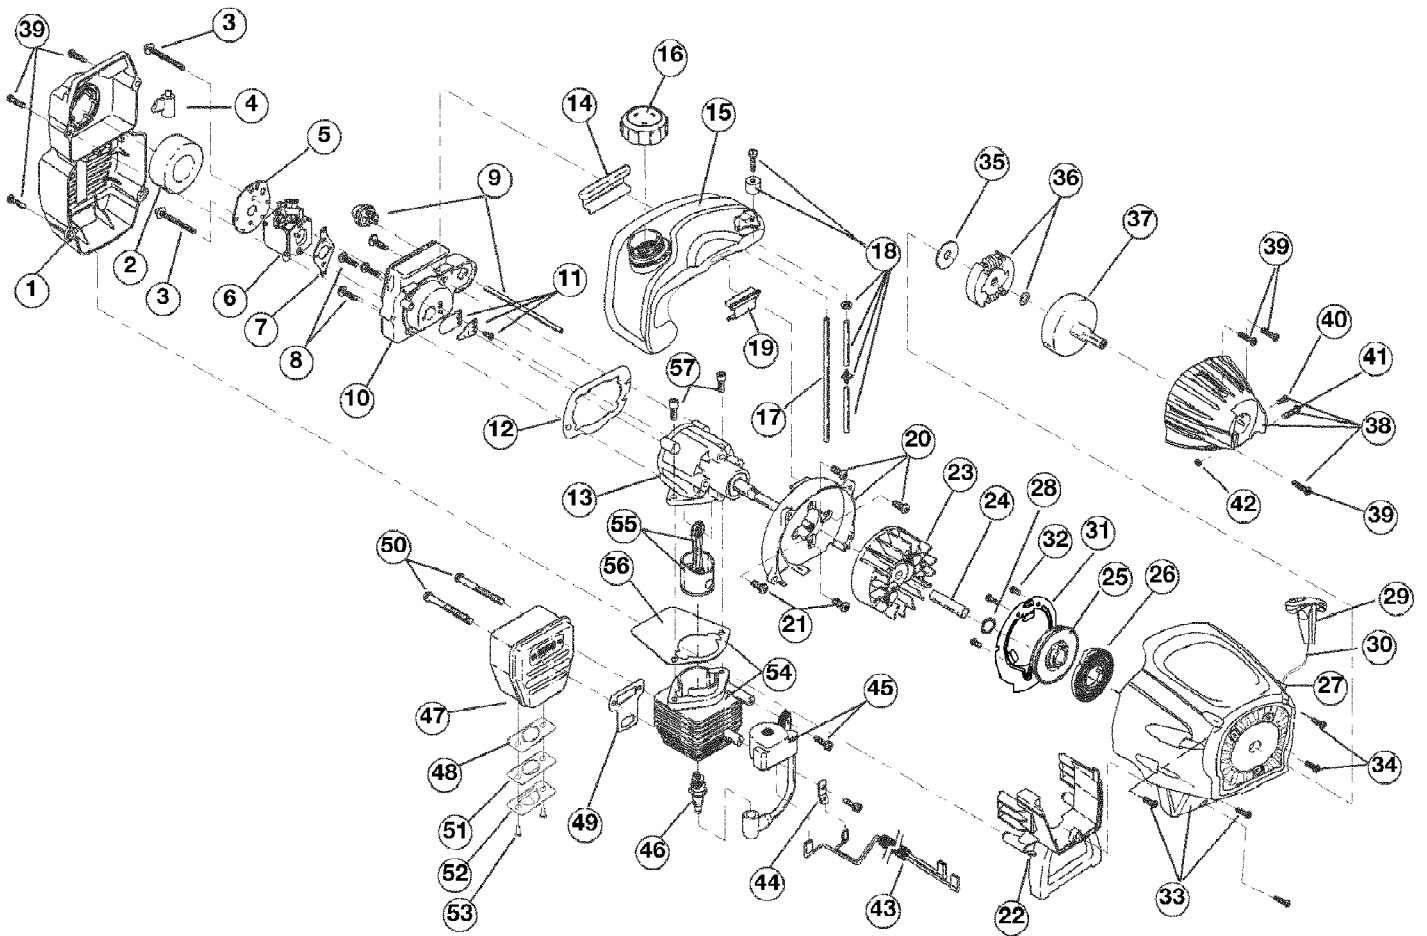

TB25CS 41ADT25C766
Engine Parts

TB25CS 41ADT25C766
Engine Parts

Page 4 of 5

Ref #	Part Number	Qty	S/P/F	Description
1	753-04317	1		Air Cleaner/Muffler Cover Assembly (Incl. Ref No. 2 & 39)
2	791-180350B	1	/P	Air Cleaner Filter
3	791-180351	1		Carburetor Mounting Screw Assembly
4	753-1193	1	S	Choke Extension
5	753-1194	1	S	Choke Plate
6	753-04318	1	S	Carburetor Assembly
7	791-610675	1		Carburetor Gasket (Incl. Ref No. 7 & 18)
8	791-181860	1		Carb Mount Screw
9	791-683974B	1	/P	Primer & Hose Assembly
10	753-1196	1	/P	Carb Mount Assembly (Incl. Ref No. 8 & 11)
11	791-684451	1		Reed Assembly
12	753-1208	1	/P	Carburetor Mount Gasket
13	753-04108	1		Crank Case Service Assembly (Incl. Ref No. 8 & 21)
14	791-612134	1		Rear Mounting Pad
15	753-04307	1	/P	Fuel Tank Assembly (Incl. Ref No. 16-18)
16	753-04084	1	/P	Fuel Cap Assembly
17	791-181086	1	/P	Fuel Return Line
18	753-04233	1		Fuel Line Assembly
19	791-145308	1		Front Mounting Pad
20	791-153520	1		Shroud Assembly
21	791-181861	1		Shroud Screw
22	791-182064	1	S	Shroud Extension & Stand (Incl. Ref No. 39)
23	791-182736	1	S	Flywheel Assembly
24	791-181065	1		Spacer
25	753-1199	1		Recoil Pulley Assembly
26	753-04286	1		Recoil Spring
27	753-1200	1		Rope Guide
28	791-181247	1	S	Pulley Retainer
29	791-181079	1	S	Pull Handle
30	791-613103	1		Rope
31	753-1201	1	S	Pressure Plate Assembly
32	753-1202	1		Plate Screw
33	753-1203	1		Starter Housing Assembly (Incl. Ref No. 25-32, 34 & 39)
34	791-181862	1	/P	Housing Screw
35	791-182368	1	S	Clutch Washer
36	791-182369	1	S	Clutch Rotor Assembly
37	791-153592	1	/P	Clutch Drum Assembly
38	753-1204	1		Clutch Cover Assembly (Incl. Ref No. 39-42)
39	791-181345	1	/P	Cover Screw
40	791-182519	1		Anti-Rotation Screw
41	753-04003	1		Clamping Screw
42	791-180217	1	S	Clamping Nut
43	791-182798	1		Wire Leads and Sleeve
44	791-611063	1	/P	Ground Tab
45	753-04109	1		Module Assembly
46	791-610311B	1	/P	Spark Plug
47	753-04110	1	/P	Muffler Assembly (Incl. Ref No. 48-53)
48	753-04312	1	S	Spark Arrestor Screen
49	791-182065	1	S	Exhaust Gasket