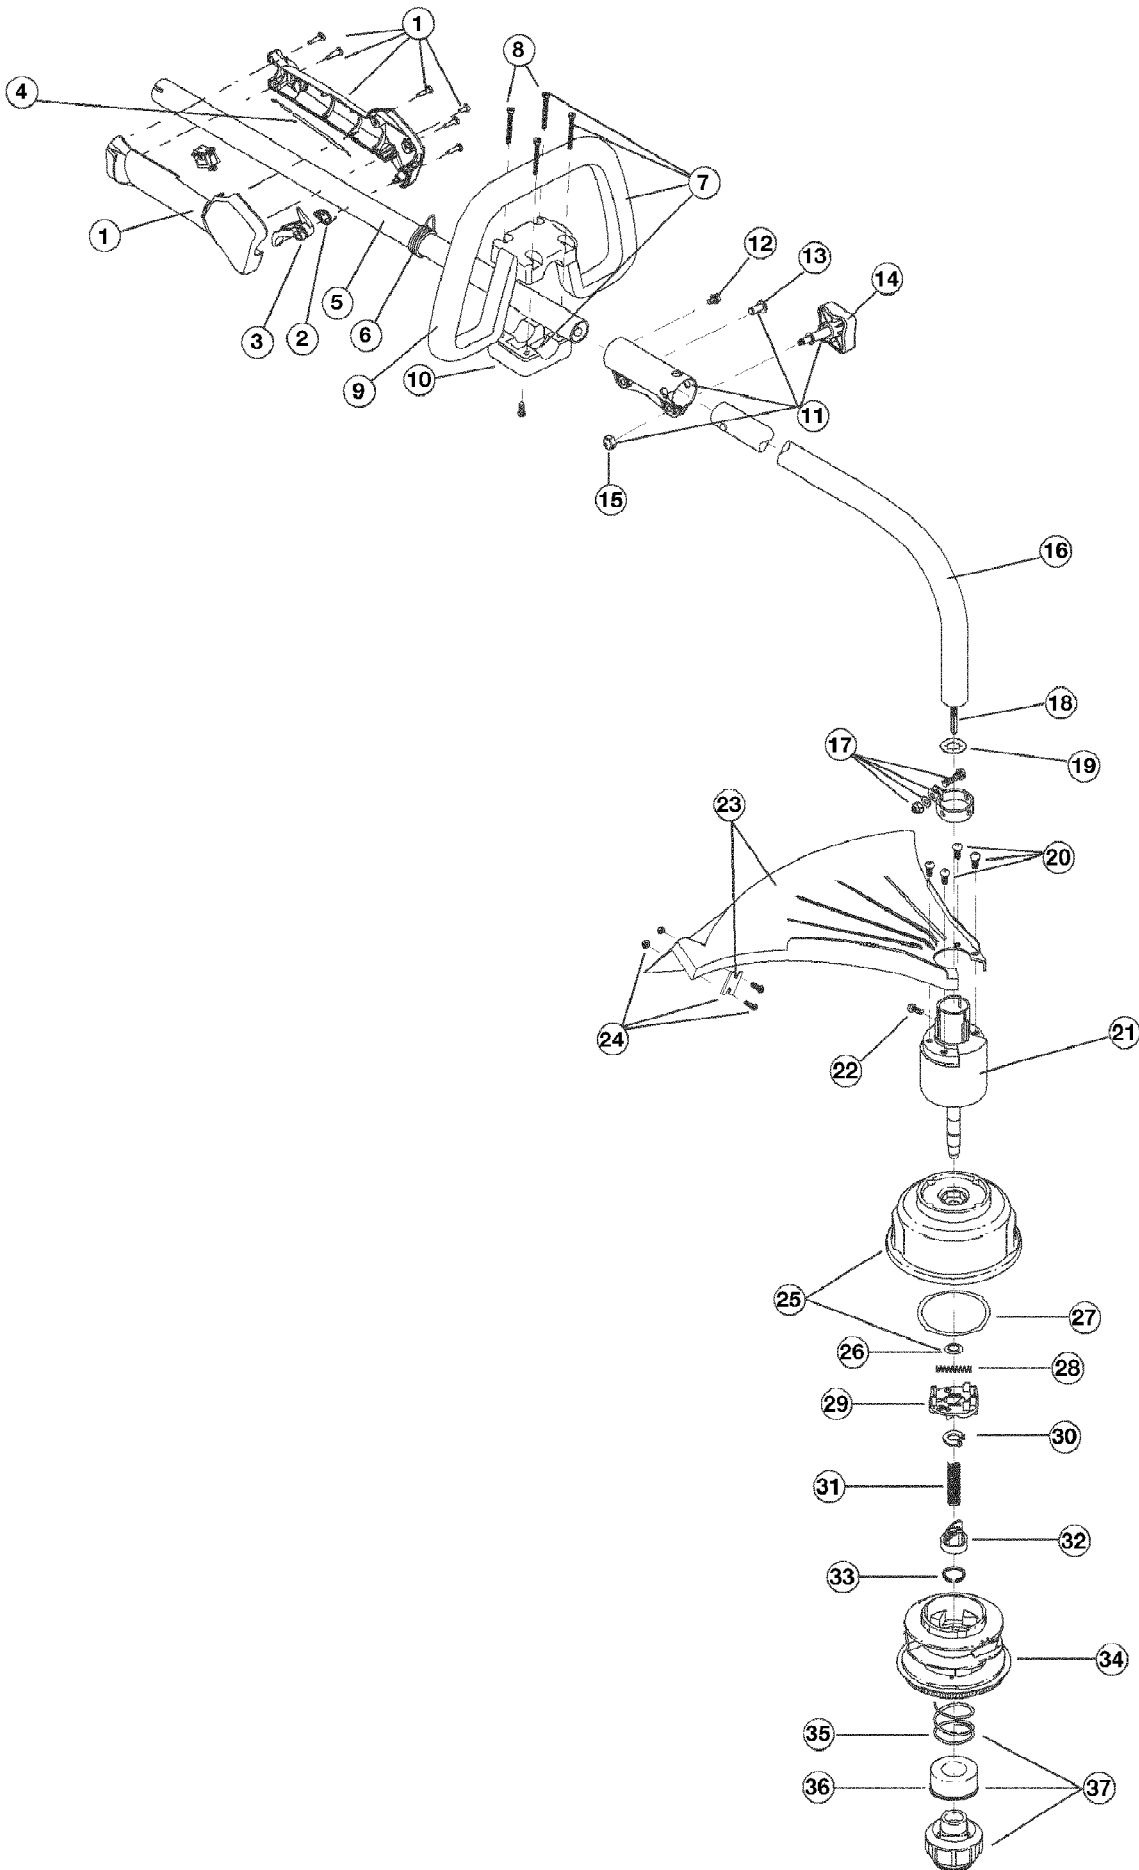

TB25CS 41ADT25C766  
Boom And Trimmer Parts

TB25CS 41ADT25C766  
Boom And Trimmer Parts

Page 2 of 5

Ref #	Part Number	Qty	S/P/F	Description
1	753-04234	1		Throttle Housing Assembly (Includes 2 & 3)
2	791-182690	1		Throttle Trigger Spring
3	753-04119	1	/P	Throttle Trigger
4	791-182877	1		Throttle Cable Assembly
5	753-04236	1	/P	Upper Drive Shaft Housing Assembly
6	791-610327	1		Harness Clip
7	791-180869	1		Deluxe D-Handle Assembly (Includes 8-10)
8	791-181070	1		Screw
9	791-182167	1		Deluxe D-Handle
10	791-182168	1		Bottom Clamp
11	753-1190	1	/P	Split boom Coupler (Includes 12-15)
12	791-182057	1		Screw
13	791-181617	1		Bolt
14	791-181981	1		Adjustment Knob (Includes 15)
15	791-181886	1		Knob Retaining Nut
16	791-180340	1	S	Lower Drive Shaft Housing Assembly
17	791-153597	1		Lower Clamp Assembly
18	791-181852	1	/P	Lower Flexible Drive Shaft
19	791-181560	1	S	Palnut
20	791-180531	1	S	Shield Mounting Screw
21	791-181857	1		Bushing Housing Assembly
22	791-145569	1	/P	Anti-Rotation Screw
23	791-181659	1	/P	Shield Assembly (Includes 24)
24	791-181823	1		Blade Assembly
25	791-181457	1		Outer Spool Assembly (Includes 26)
26	791-181458	1		Retainer
27	791-181561	1		Thrust Washer
28	791-181459	1		Small Spring
29	753-04257	1	/P	Slider
30	791-181532	1		E-Clip
31	791-181531	1		Spring
32	791-181462	1		Plunger
33	791-181463	1		C-Clip
34	791-181464	1	S	Inner Reel
35	791-181465B	1		Large Spring
36	791-181467	1		Foam Seal
37	791-181468B	1	/P	Bump Head Knob Assembly (Includes 35 & 36)
	791-181460B	1	/P	Reel and Line Assembly - Optional Accessory Not Shown
	791-682075B	1	/P	Shoulder Strap Assembly - Optional Accessory Not Shown