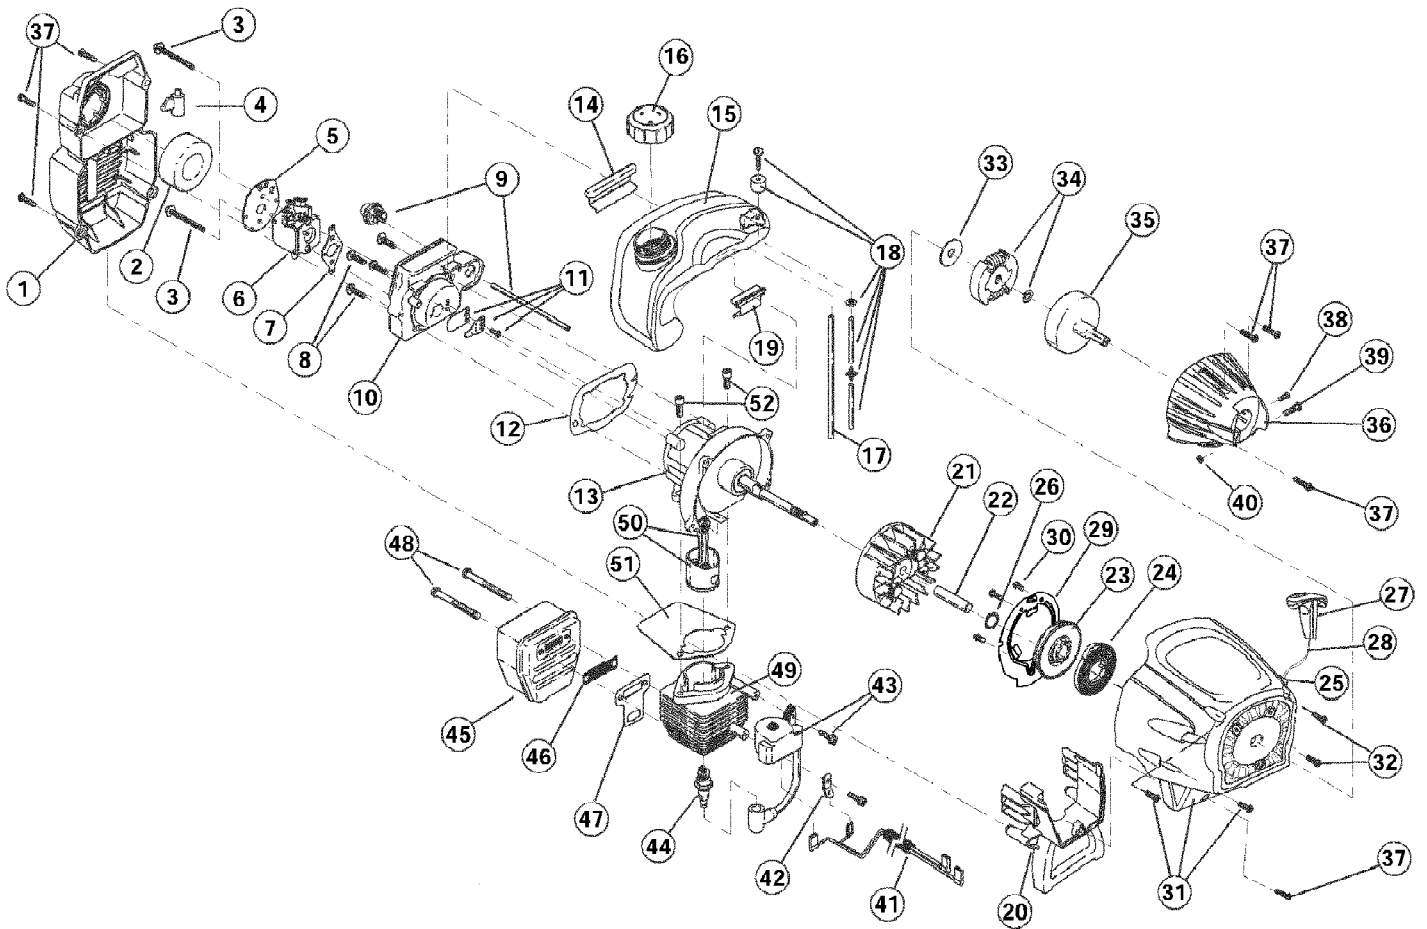

TB25CS 41ADT25C066
Engine Parts

Page 3 of 5

TB25CS 41ADT25C066
Engine Parts

Page 4 of 5

Ref #	Part Number	Qty	S/P/F	Description
1	753-1192	1		Air Cleaner/Muffler Cover Assembly (Includes 2 & 37)
2	791-180350B	1	/P	Air Cleaner Filter
3	791-180351	1		Carburetor Mounting Screw
4	753-1193	1	S	Choke Extension
5	753-1194	1	S	Choke Plate
6	753-04338	1	/P	Carburetor Assembly (Includes 7 & 18)
7	791-610675	1		Carburetor Gasket
8	791-181860	1		Carb Mount Screw
9	791-683974B	1	/P	Primer and Hose Assembly
10	753-1196	1	/P	Carb Mount Assembly (Includes 8 & 11)
11	791-684451	1		Reed Assembly
12	753-1208	1	/P	Carburetor Mount Gasket
13	753-04401	1		Crank Case Service Assembly (Includes 8)
14	791-612134	1		Rear Mounting Pad
15	753-04307	1	/P	Fuel Tank Assembly (Includes 16-18)
16	753-04084	1	/P	Fuel Cap Assembly
17	791-181168	1	S	Fuel Return Line
18	753-04233	1		Fuel Line Assembly
19	791-145308	1		Front Mounting Pad
20	791-182064	1	S	Shroud Extension and Stand
21	791-182736	1	S	Flywheel Assembly
22	791-181525	1		Spacer
23	753-04459	1	/P	Recoil Pulley Assembly
24	753-04286	1		Recoil Spring
25	753-1200	1		Rope Guide
26	753-04288	1	/P	Pulley Retainer
27	791-181079	1	S	Pull Handle
28	791-613103	1		Rope
29	753-04417	1	/P	Pressure Plate Assembly
30	753-04402	1		Starter Housing Assembly (Includes 23-39, 31 & 36)
31	791-181862	1	/P	Housing Screw
32	791-182368	1	S	Clutch Washer
33	791-182369	1	S	Clutch Rotor Assembly
34	791-153592	1	/P	Clutch Drum Assembly
35	753-04403	1		Clutch Cover Assembly (Includes 36-39)
36	791-181345	1	/P	Cover Screw
37	791-182519	1		Anti-Rotation Screw
38	753-04003	1		Clamping Screw
39	791-180217	1	S	Clamping Nut
40	791-182798	1		Wire Leads and Sleeve
41	791-611063	1	/P	Ground Tab
42	753-04336	1		Module Assembly
43	791-610311B	1	/P	Spark Plug
44	791-182066	1	S	Muffler Assembly (Includes 45-47)
45	791-182747	1		Spark Arrestor Screen
46	753-04159	1	S	Exhaust Gasket
47	791-147575	1		Muffler Mounting Bolt Assembly
48	753-04323	1	S	Cylinder Assembly (Includes 50)
49	753-1207	1	S	Piston and Rod Assembly
50	753-1197	1		Cylinder Gasket