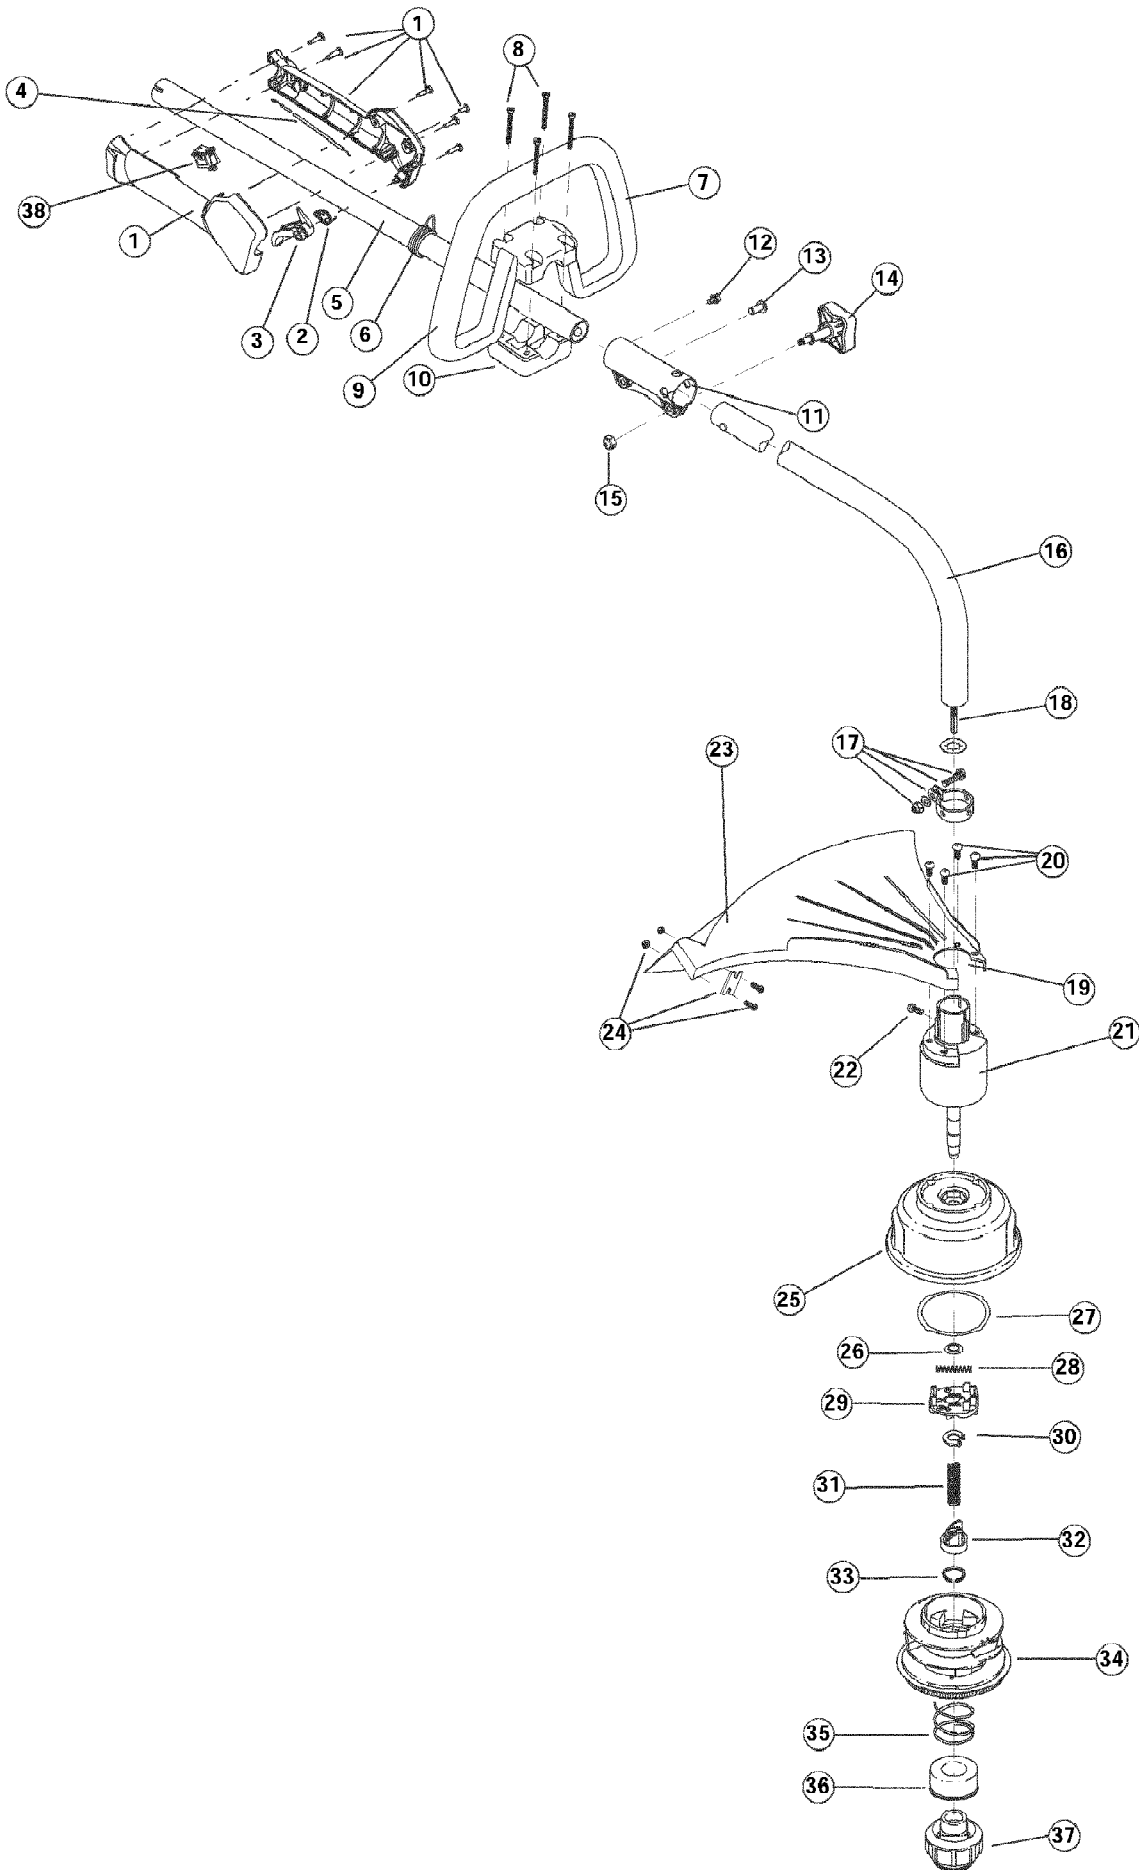

TB25CS 41ADT25C066  
Boom And Trimmer Parts

TB25CS 41ADT25C066  
Boom And Trimmer Parts

Page 2 of 5

Ref #	Part Number	Qty	S/P/F	Description
1	753-04234	1		Throttle Housing and Trigger Assembly (Includes 2 & 3)
2	791-182690	1		Throttle Trigger Spring
3	753-04119	1	/P	Throttle Trigger
4	753-04405	1	S	Throttle Cable Assembly
5	753-04236	1	/P	Upper Drive Shaft Housing Assembly
6	791-610327	1		Harness Clip
7	791-180869	1		Deluxe D-Handle Assembly (Includes 8-10)
8	791-181070	1		Screw
9	791-182167	1		Deluxe D-Handle
10	791-182168	1		Bottom Clamp
11	753-04406	1	S	Split-Boom Coupler (Includes 12-15)
12	791-182057	1		Screw
13	791-181617	1		Bolt
14	791-181981	1		Adjustment Knob
15	791-181886	1		Knob Retaining Nut
16	791-180340	1	S	Lower Drive Shaft Housing Assembly
17	791-153597	1		Lower Clamp Assembly
18	791-181852	1	/P	Lower Flexible Drive Shaft
19	791-181560	1	S	Palnut
20	791-180531	1	S	Shield Mounting Screw
21	791-181857	1		Bushing Housing Assembly
22	791-145569	1	/P	Anti-Rotation Screw
23	791-181659	1	/P	Shield and Blade Assembly (Includes 24)
24	791-181823	1		Blade Assembly
25	791-181457	1		Outer Spool and Eyelet Assembly (Includes 26)
26	791-181458	1		Retainer
27	791-181561	1		Thrust Washer
28	791-181459	1		Small Spring
29	753-04257	1	/P	Slider
30	791-181532	1		E-Clip
31	791-181531	1		Spring
32	791-181462	1		Plunger
33	791-181463	1		C-Clip
34	791-181464	1	S	Inner Reel
35	791-181465	1		Large Spring
36	791-181467	1		Foam Seal
37	791-181468	1	S	Bump Head Knob Assembly w/Spring & Foam Seal
38	791-182405	1	/P	Switch Assembly
	753-04218	1		Reel and Line Assembly - Optional Accessory Item Not Shown
	791-180120	1	S	Replacement Line - Optional Accessory Item Not Shown
	791-682075	1	S	Shoulder Strap Assembly Item Not Shown