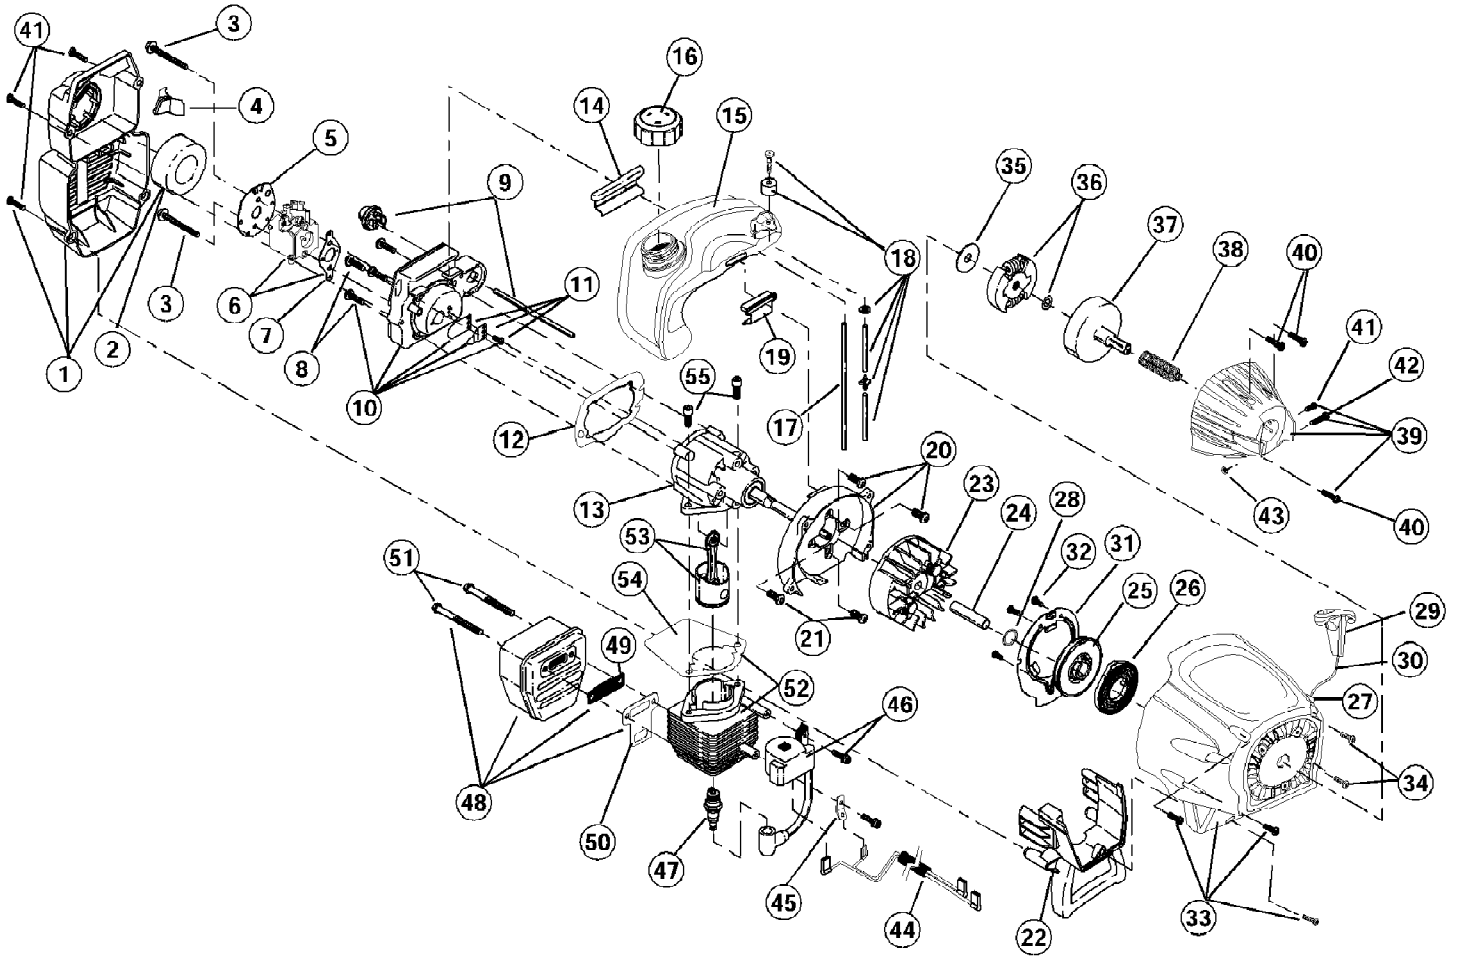

TB25CS 41ADT25C063
Engine Parts

TB25CS 41ADT25C063
Engine Parts

Page 4 of 5

Ref #	Part Number	Qty	S/P/F	Description
1	753-1192	1		Air Cleaner/Muffler Cover Assembly (includes 2 & 41)
2	791-180350B	1	/P	Air Cleaner Filter
3	791-180351	1		Carburetor Mounting Screw Assembly
4	753-1193	1	S	Choke Extension
5	753-1194	1	S	Choke Plate
6	753-1195	1		Carburetor Assembly W/Limiter Caps (includes 7 & 18)
7	791-610675	1		Carburetor Gasket
8	791-181860	1		Carb Mount Screw
9	791-181801	1	S	Primer and Hose Assembly
10	753-1196	1	/P	Carb Mount Assembly (includes 8)
11	791-684451	1		Reed Assembly
12	753-1208	1	/P	Carburetor Mount Gasket
13	791-182791	1	/P	Crank Case Service Assembly (includes 10)
14	791-612134	1		Rear Mounting Pad
15	753-1198	1	S	Fuel Tank Assembly (includes 16-18)
16	791-182612	1	/P	Fuel Cap Assembly
17	791-182352	1		Fuel Return Line
18	753-04233	1		Fuel Line Assembly
19	791-145308	1		Front Mounting Pad
20	791-153520	1		Shroud Assembly
21	791-181861	1		Shroud Screw
22	791-182064	1	S	Shroud Extension and Stand
23	791-181867	1	S	Flywheel Assembly
24	791-181065	1		Spacer
25	753-1199	1		Recoil Pulley Assembly
26	753-1236	1		Recoil Spring
27	753-1200	1		Rope Guide
28	791-181247	1	S	Pulley Retainer
29	791-181079	1	S	Pull Handle
30	791-613103	1		Rope
31	753-1201	1	S	Pressure Plate Assembly
32	7531202	1		Plate Screw
33	753-1203	1		Starter Housing Assembly (includes 25-30)
34	791-181862	1	/P	Housing Screw
35	791-182368	1	S	Clutch Washer
36	791-182369	1	S	Clutch Rotor Assembly
37	791-153592	1	/P	Clutch Drum Assembly
38	791-612468	1		Spring
39	753-1204	1		Clutch Cover Assembly (includes 40-43)
40	791-181345	1	/P	Cover Screw
41	791-182519	1		Anti-Rotation Screw
42	753-04003	1		Clamping Screw
43	791-180217	1	S	Clamping Nut
44	791-182798	1		Wire Leads and Sleeve
45	791-611063	1	/P	Ground Tab
46	753-1205	1		Module Assembly
47	791-610311B	1	/P	Spark Plug
48	791-182066	1	S	Muffler Assembly (includes 49-51)
49	791-182747	1		Spark Arrestor Screen
50	753-04159	1	S	Exhaust Gasket