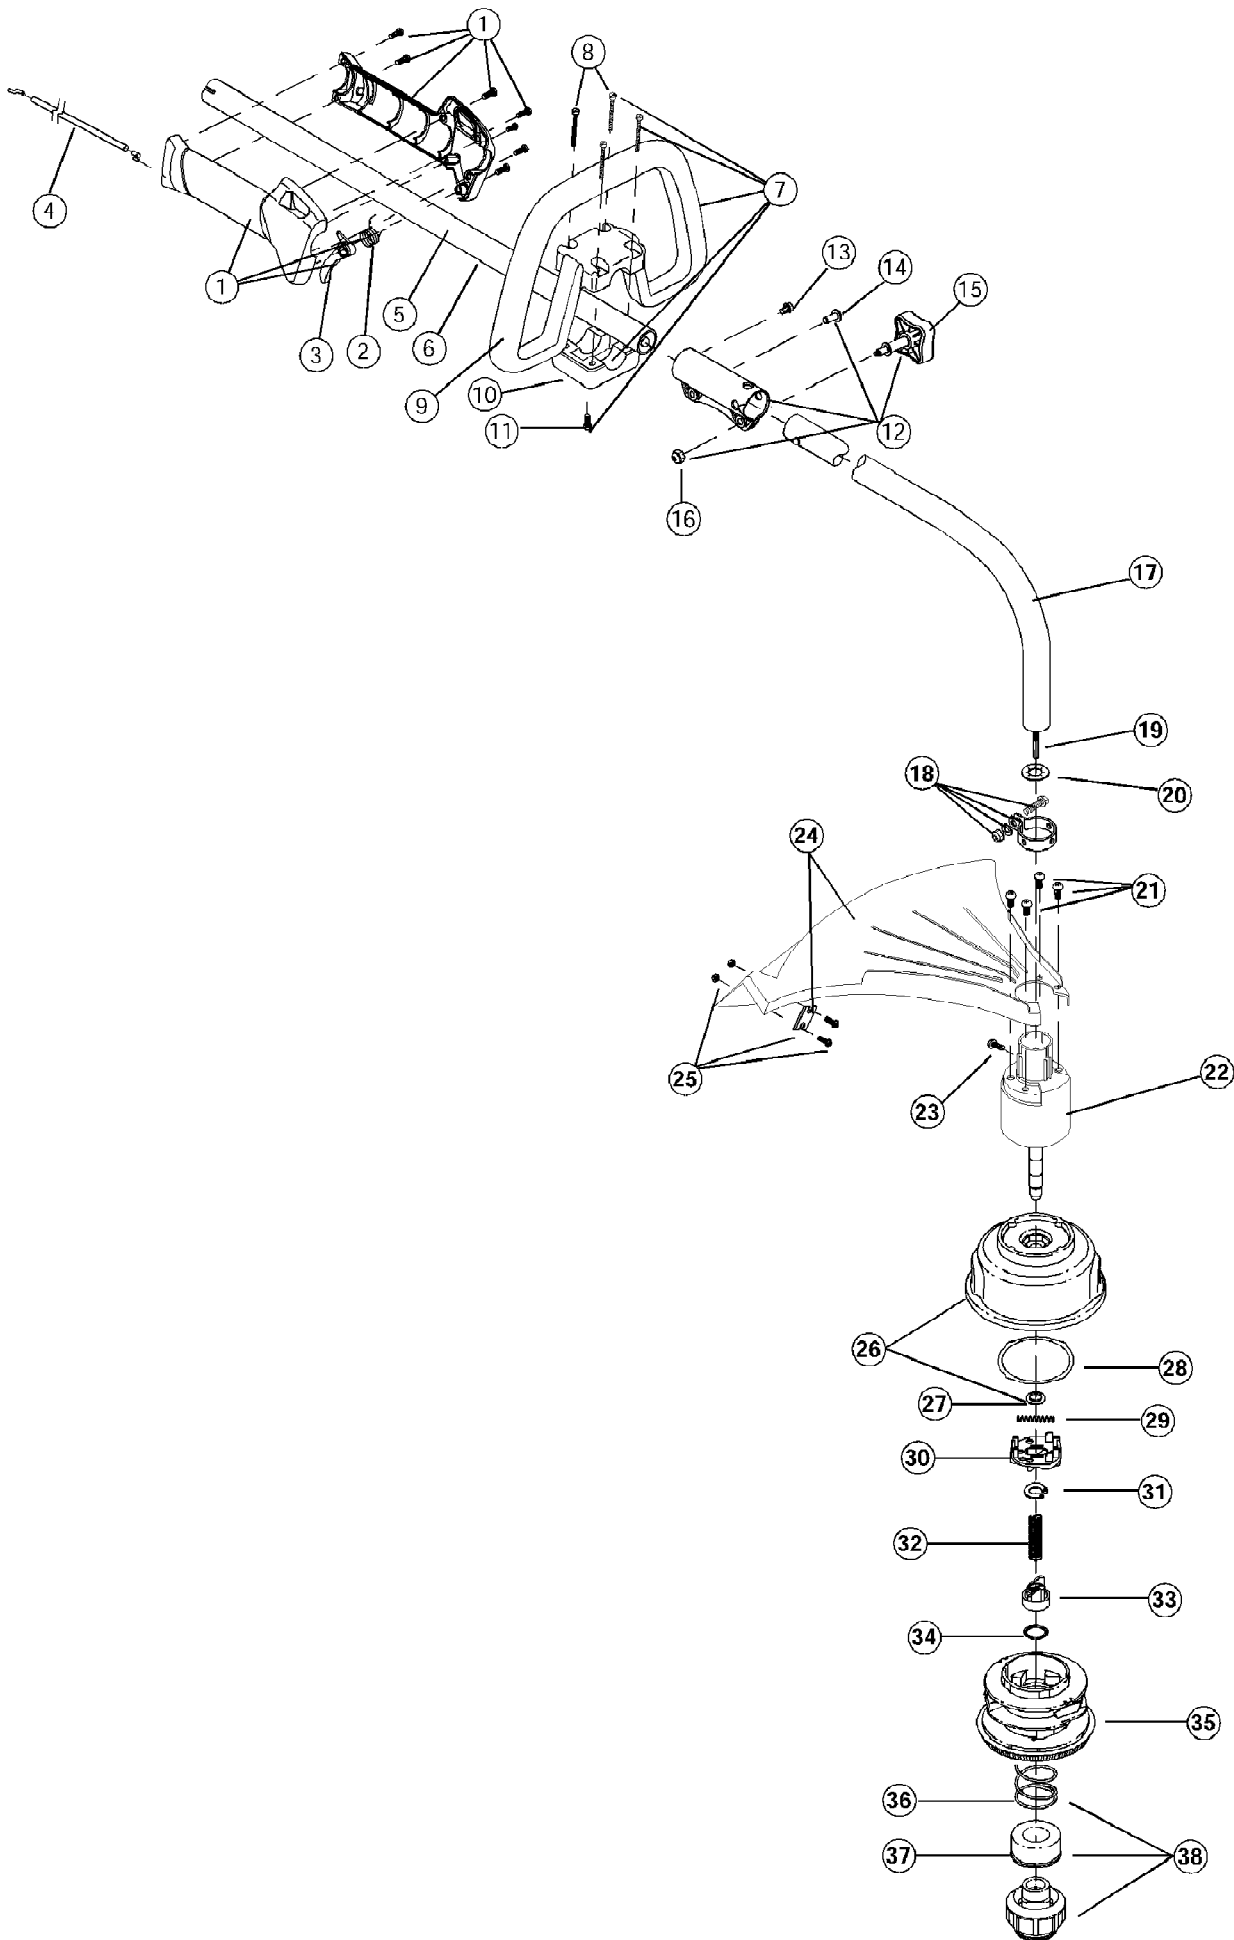

TB25CS 41ADT25C063
Boom And Trimmer Parts

TB25CS 41ADT25C063
Boom And Trimmer Parts

Page 2 of 5

Ref #	Part Number	Qty	S/P/F	Description
1	753-04234	1		Throttle Housing and Trigger Assembly (includes 2 & 3)
2	791-182690	1		Throttle Trigger Spring
3	753-04119	1	/P	Throttle Trigger
4	791-182068	1		Throttle Cable Assembly
5	753-04236	1	/P	Upper Drive Shaft Housing Assembly
6	791-610327	1		Harness Clip
7	791-180687	1		Deluxe D-Handle Assembly (includes 8-10)
8	791-181070	1		Screw
9	791-182167	1		Deluxe D-Handle
10	791-182168	1		Bottom Clamp
11	791-145569	1	/P	Anti-Rotation Screw
12	753-1190	1	/P	EZ-Link Coupler (includes 13-16)
13	791-182057	1		Screw
14	791-181617	1		Bolt
15	791-181981	1		Adjustment Knob (includes 12)
16	791-181886	1		Knob Retaining Nut
17	791-180340	1	S	Lower Drive Shaft Housing Assembly
18	791-153597	1		Lower Clamp Assembly
19	791-181852	1	/P	Lower Flexible Drive Shaft
20	791-181560	1	S	Palnut
21	791-180531	1	S	Shield Mounting Screw
22	791-181857	1		Bushing Housing Assembly
23	791-145569	1	/P	Anti-Rotation Screw
24	791-181659	1	/P	Shield and Blade Assembly (includes 29)
25	791-181823	1		Blade Assembly
26	791-181457	1		Outer Spool and Eyelet Assembly w/ Retainer
27	791-181458	1		Retainer
28	791-181561	1		Thrust Washer
29	791-181459	1		Small Spring
30	791-181461	1	S	Slider
31	791-181532	1		E-Clip
32	791-181531	1		Spring
33	791-181462	1		Plunger
34	791-181463	1		C-Clip
35	791-181464	1	S	Inner Reel
36	791-181465B	1		Large Spring
37	791-181467	1		Foam Seal
38	791-181468	1	S	Bump Head Knob Assembly w/Spring & Foam Seal
	791-181460	1	S	Reel and Line Assembly Optional Accessories; Items not shown
	791-682075	1	S	Shoulder Strap Assembly Optional Accessories; Items not shown