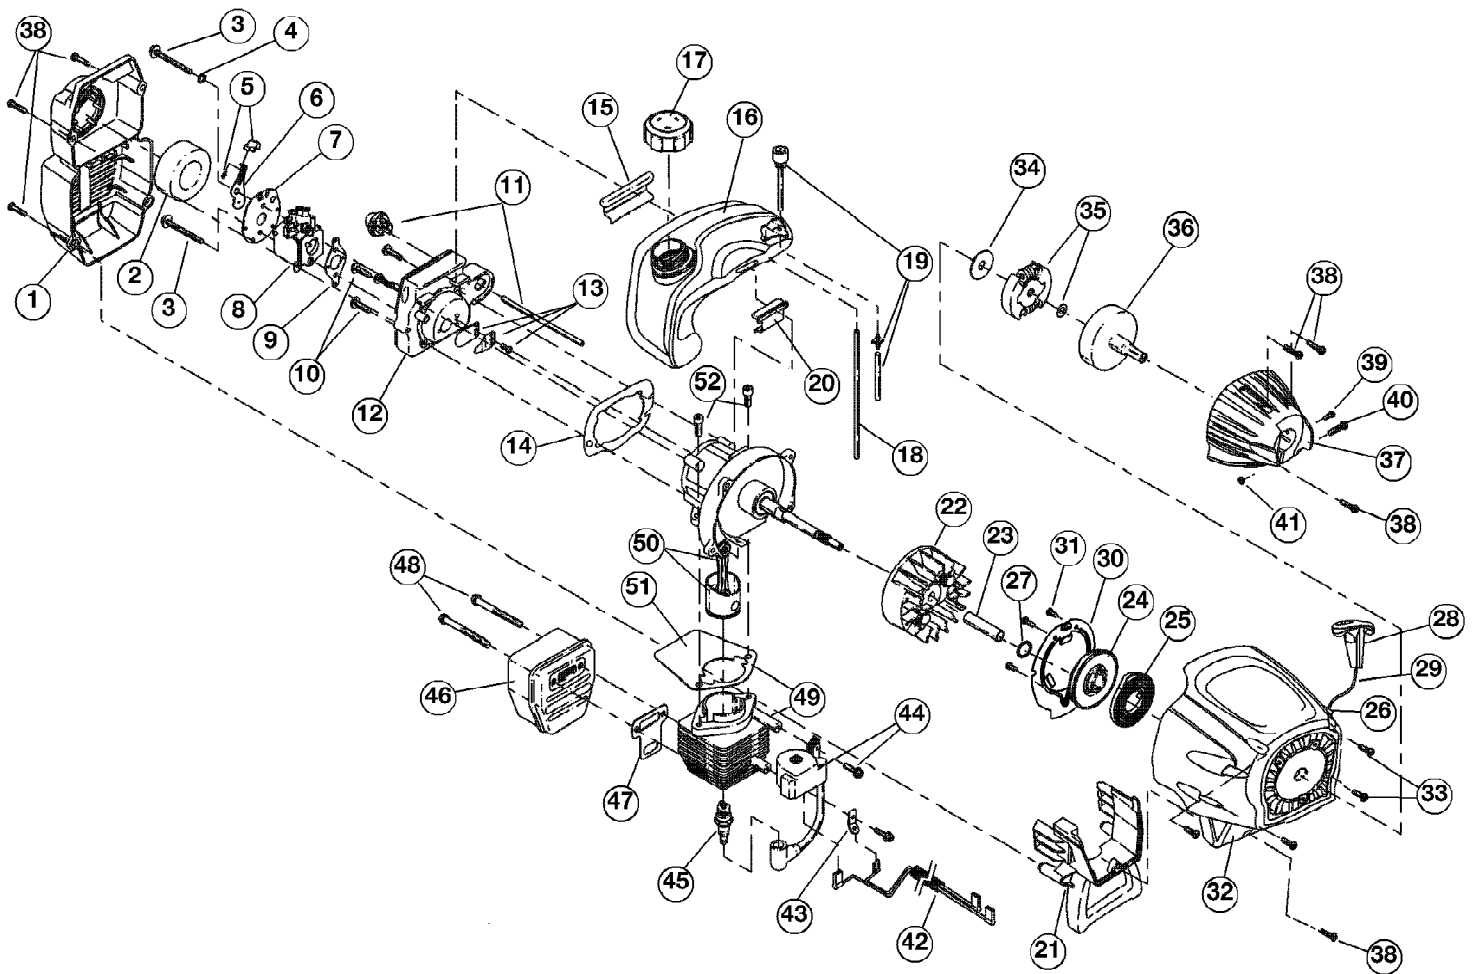

TB20CS TUFFY 41BDT20C966
Boom & Trimmer

TB20CS TUFFY 41BDT20C966
Boom & Trimmer

Page 2 of 5

Ref #	Part Number	Qty	S/P/F	Description
1	753-04234	1		Throttle Housing Assembly (includes 2-4)
2	791-182405	1	/P	Switch
3	753-04119	1	/P	Throttle Trigger
4	791-182690	1		Throttle Trigger Spring
5	753-04405	1	S	Throttle Cable
6	753-04344	1	/P	Upper Drive Shaft Housing Assembly
7	791-153064	1	/P	D-Handle (includes 8)
8	791-181587	1	/P	D-Handle Hardware
9	753-1190	1	/P	Split Boom Coupler (includes 10-13)
10	791-182057	1		Screw
11	791-181617	1		Bolt
12	791-181981	1		Adjustment Knob (includes 13)
13	753-04386	1	S	Knob Retaining Nut
14	753-04508	1		Lower Drive Shaft Housing Assembly
15	753-04282	1		Guard Mounting Hardware
16	753-04283	1		Guard Assembly (includes 17)
17	791-180553	1		Blade Assembly
18	753-04284	1		Outer Spool Assembly (includes 19)
19	791-610660	1		Retainer
20	791-610317B	1	/P	Spring
21	753-1155	1	/P	Inner Reel
22	791-153066B	1	/P	Bump Head Knob Assembly
	753-1156	1	S	Reel and Line Assembly Items Not Shown, Optional