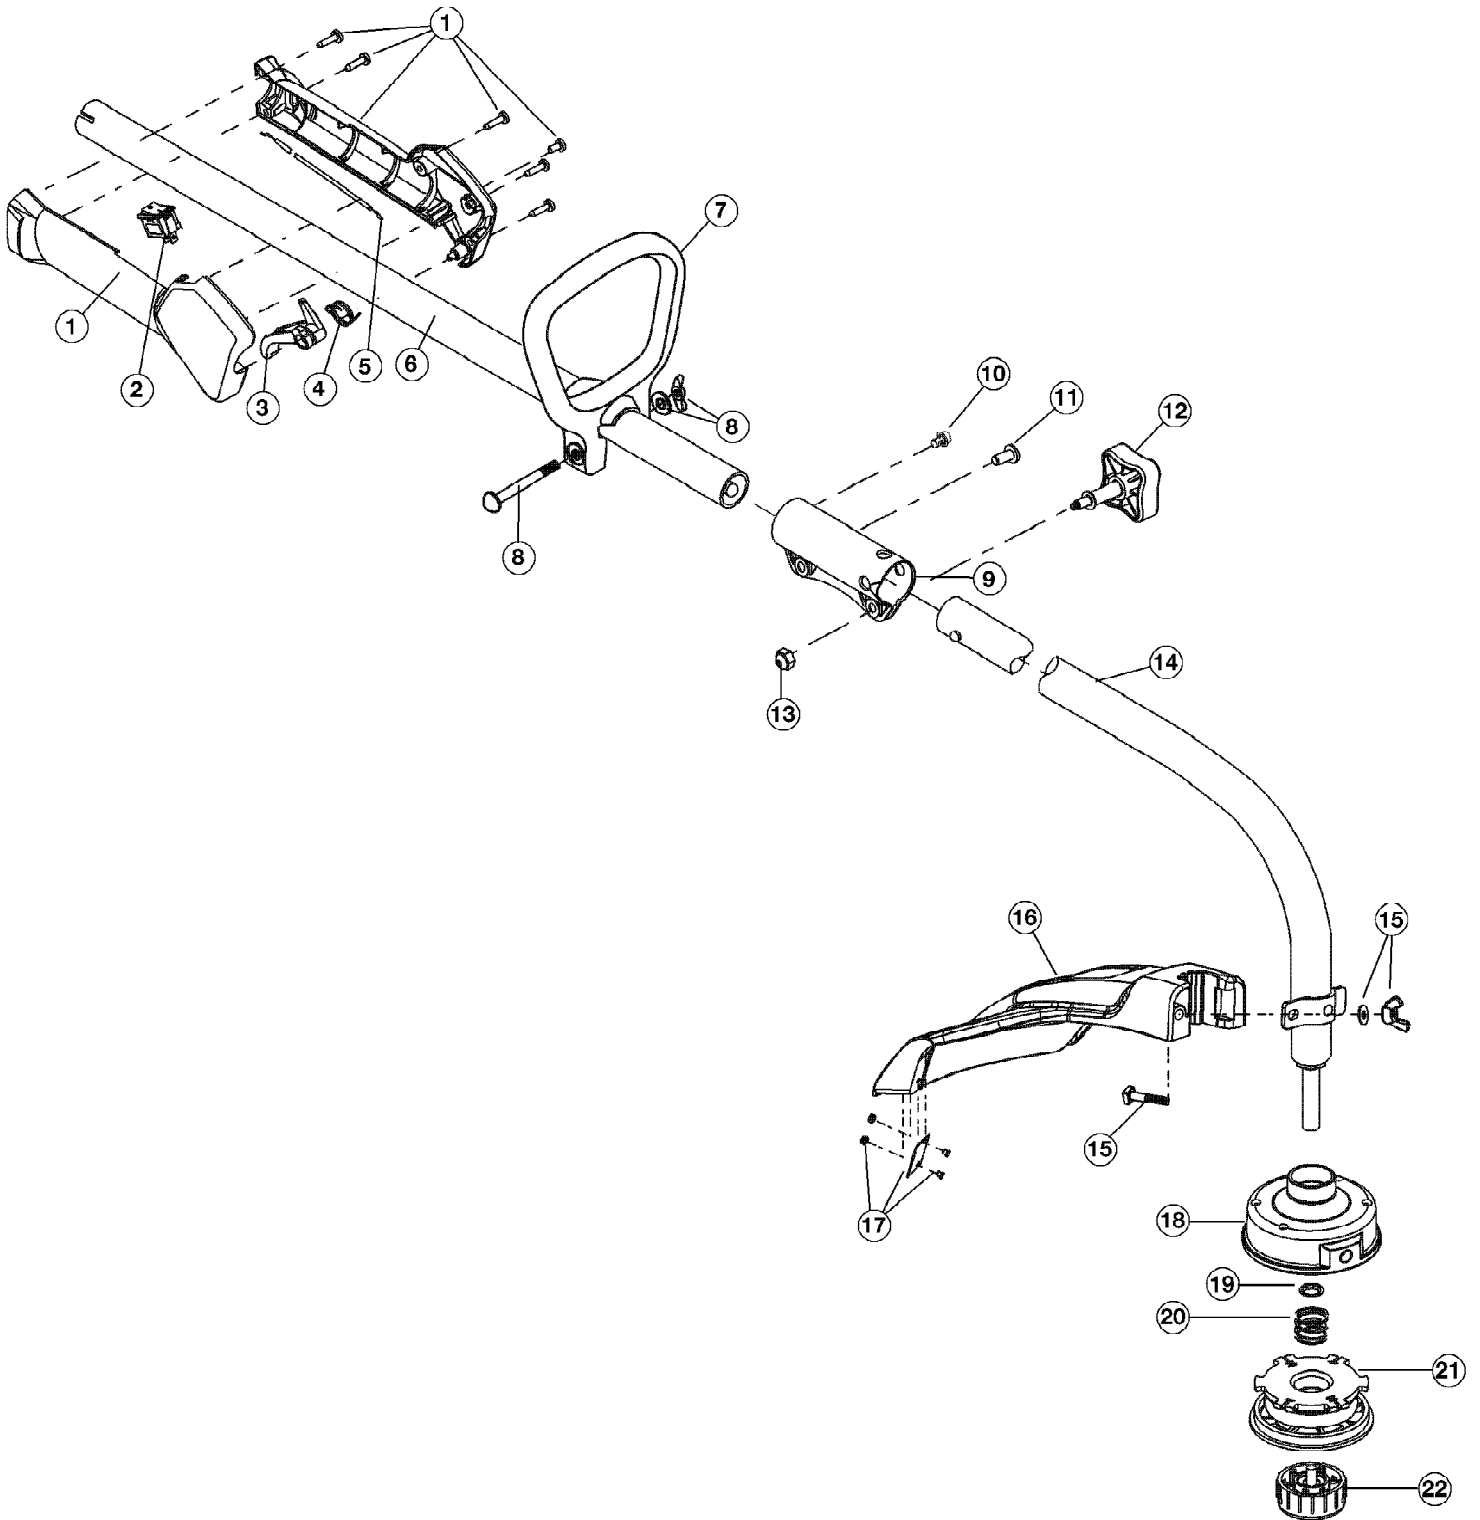

TB20CS TUFFY 41BDT20C966
Boom & Trimmer

TB20CS TUFFY 41BDT20C966
Boom & Trimmer

Page 2 of 5

Ref #	Part Number	Qty	S/P/F	Description
1	753-04234	1		Throttle Housing Assembly (includes 2-4)
2	791-182405	1	/P	Switch
3	753-04119	1	/P	Throttle Trigger
4	791-182690	1		Throttle Trigger Spring
5	753-04405	1	S	Throttle Cable
6	753-04344	1	/P	Upper Drive Shaft Housing Assembly
7	791-153064	1	/P	D-Handle (includes 8)
8	791-181587	1	/P	D-Handle Hardware
9	753-1190	1	/P	Split Boom Coupler (includes 10-13)
10	791-182057	1		Screw
11	791-181617	1		Bolt
12	791-181981	1		Adjustment Knob (includes 13)
13	753-04386	1	S	Knob Retaining Nut
14	753-04508	1		Lower Drive Shaft Housing Assembly
15	753-04282	1		Guard Mounting Hardware
16	753-04283	1		Guard Assembly (includes 17)
17	791-180553	1		Blade Assembly
18	753-04284	1		Outer Spool Assembly (includes 19)
19	791-610660	1		Retainer
20	791-610317B	1	/P	Spring
21	753-1155	1	/P	Inner Reel
22	791-153066B	1	/P	Bump Head Knob Assembly
	753-1156	1	S	Reel and Line Assembly Items Not Shown, Optional