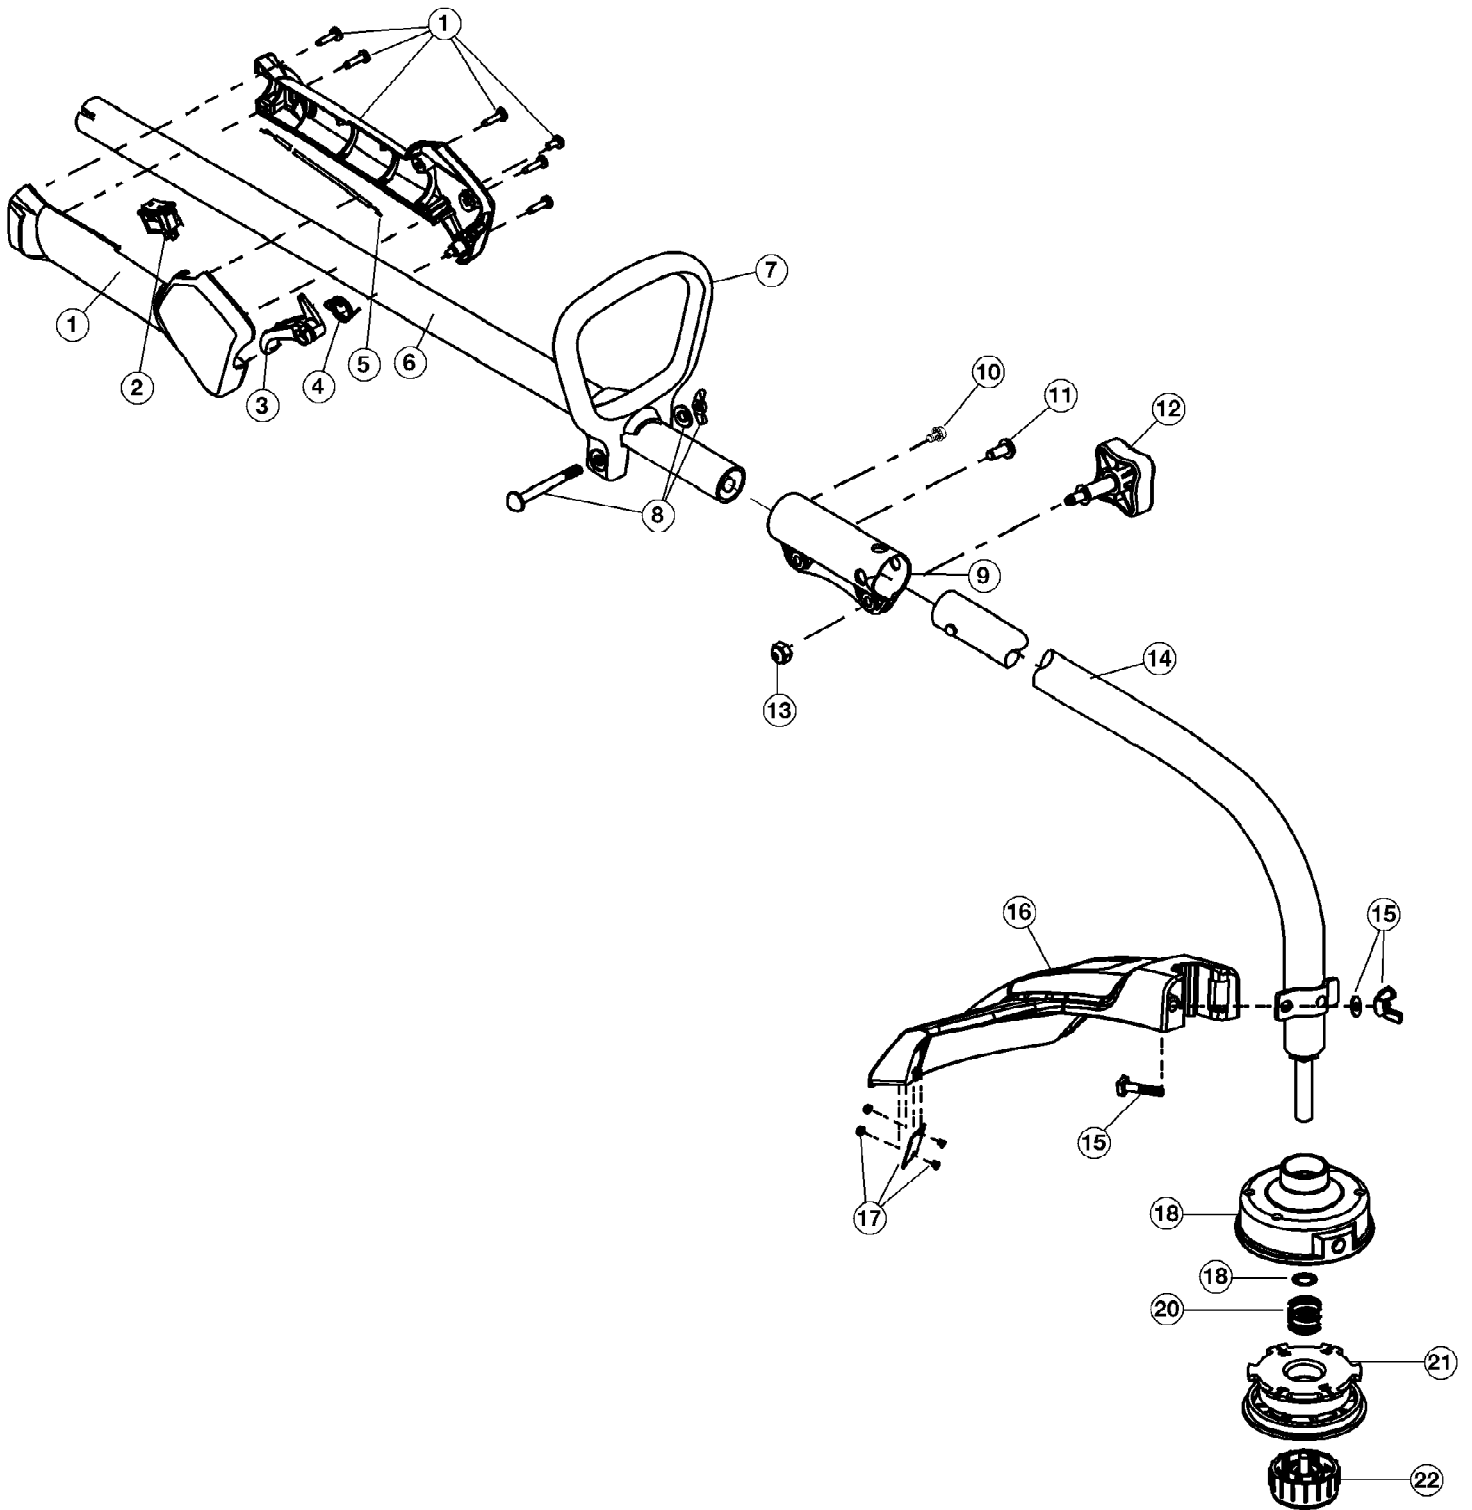

TB20CS 41BDT20C711
Boom and Trimmer

TB20CS 41BDT20C711
Boom and Trimmer

Page 2 of 5

Ref #	Part Number	Qty	S/P/F	Description
1	753-04829	1		Throttle Housing Assembly (includes 2-4)
2	791-182405	1	/P	Switch
3	753-04119	1	/P	Throttle Trigger
4	791-182690	1		Throttle Trigger Spring
5	753-04405	1	S	Throttle Cable
6	753-04236	1	/P	Upper Drive Shaft Housing Assembly
7	791-153064	1	/P	D-Handle (includes 8)
8	791-153317	1	S	Handle Hardware
9	753-1190	1	/P	Split Boom Coupler (includes 10-13)
10	791-182057	1		Screw
11	791-181617	1		Bolt
12	791-181981	1		Adjustment Knob
13	753-04386	1	S	Knob Retaining Nut
14	753-04508	1		Lower Drive Shaft Housing Assembly
15	753-04282	1		Guard Mounting Hardware
16	753-04283	1		Guard (includes 17)
17	791-180553	1		Blade Assembly
18	753-04284	1		Outer Spool Assembly (includes 19)
19	791-610660	1		Retainer
20	791-610317B	1	/P	Spring
21	753-1155	1	/P	Inner Reel
22	791-153066B	1	/P	Bump Head Knob Assembly

TB20CS 41BDT20C711
 Engine Parts

Page 5 of 5

Ref #	Part Number	Qty	S/P/F	Description
53	753-04367	1	/P	Piston and Rod Assembly
54	753-04182	1		Cylinder Gasket
55	791-182723	1		Cylinder Bolt
	753-1209	1		Piston Ring Set
	753-04812	1	/P	Short Block Assembly (includes 8, 13,& 52-55)
	791-181599	1		Clutch Springs (Qty. 2)