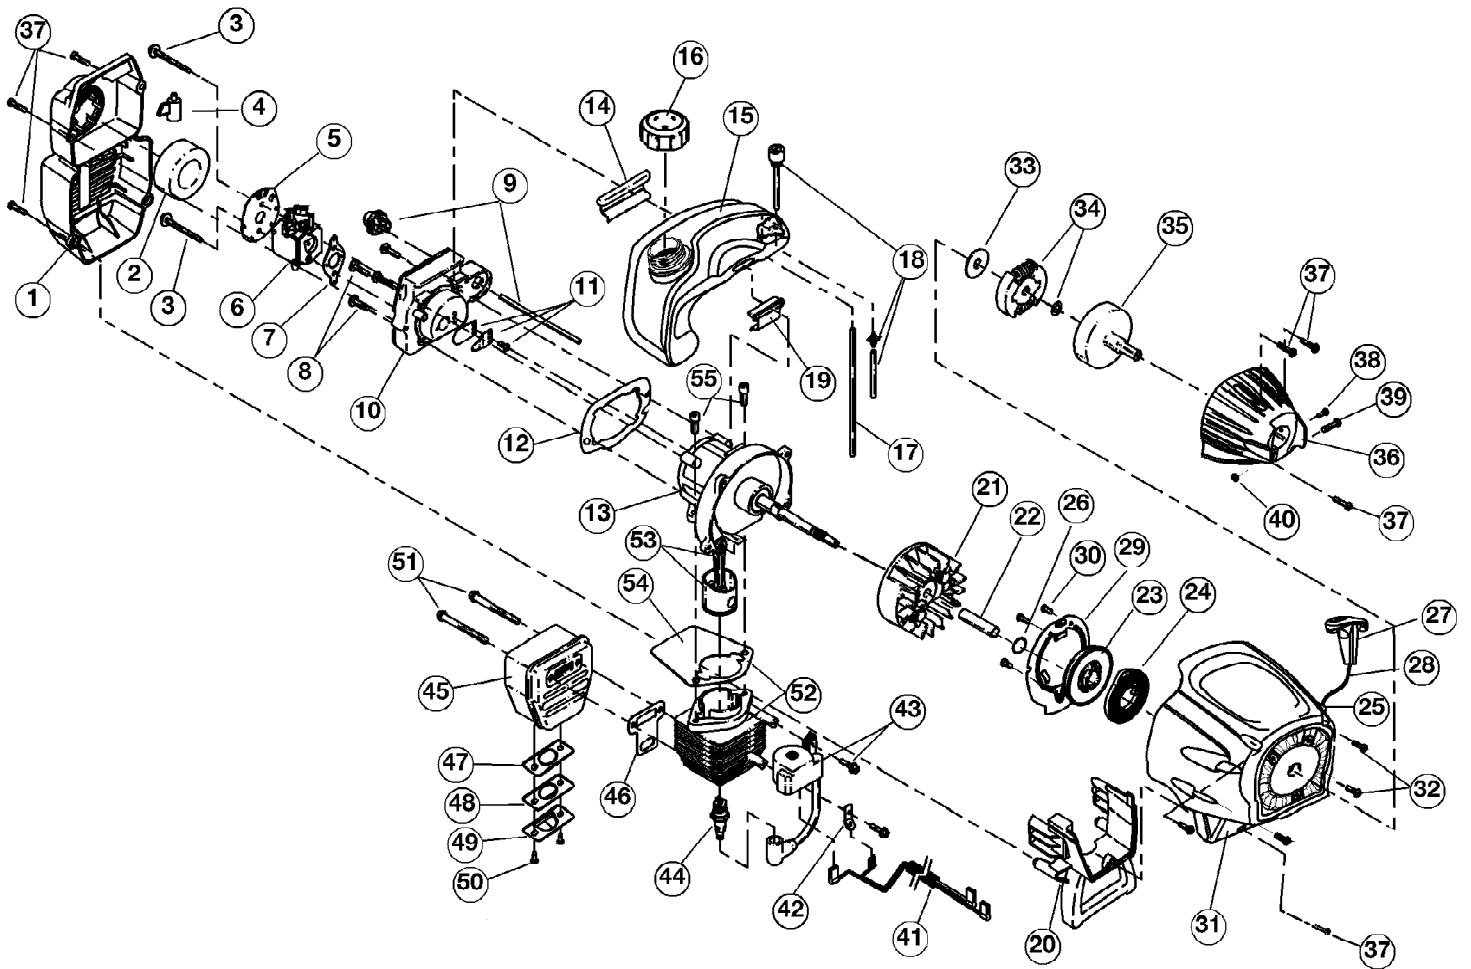

TB20CS 41BDT20C711
Engine Parts

TB20CS 41BDT20C711
Engine Parts

Page 4 of 5

Ref #	Part Number	Qty	S/P/F	Description
1	753-04810	1		Air Cleaner Cover Assembly (includes 2 & 37)
2	791-180350B	1	/P	Air Cleaner Filter
3	791-180351	1		Carburetor Mounting Screw Assembly
4	753-04227	1	/P	Choke Extension
5	753-1194	1	S	Choke Plate
6	753-04318	1	S	Carburetor Assembly (includes 7 & 18)
7	791-610675	1		Carburetor Gasket
8	791-181860	1		Carb Mount Screw
9	791-683974B	1	/P	Primer & Hose Assembly
10	753-1196	1	/P	Carb Mount Assembly (includes 8, 11 & 12)
11	791-684451	1		Reed Assembly
12	753-1208	1	/P	Carburetor Mount Gasket
13	753-04401	1		Crankcase Service Assembly (includes 8)
14	791-612134	1		Rear Mounting Pad
15	753-04307	1	/P	Fuel Tank Assembly (includes 16-18)
16	753-04084	1	/P	Fuel Cap Assembly
17	791-181086	1	/P	Fuel Return Line
18	753-04233	1		Fuel Line Assembly
19	791-145308	1		Front Mounting Pad
20	753-04702	1		Shroud Extension & Stand
21	791-182736	1	S	Flywheel Assembly
22	791-181525	1		Spacer
23	753-04459	1	/P	Recoil Pulley Assembly (includes 24, 26 & 28)
24	753-04286	1		Recoil Spring
25	753-1200	1		Rope Guide
26	791-181247	1	S	Pulley Retainer
27	791-181079	1	S	Pull Handle
28	791-613103	1		Rope
29	753-04417	1	/P	Pressure Plate Assembly
30	753-1202	1		Plate Screw
31	753-04402	1		Starter Housing Assembly (includes 23-30, 32 & 37)
32	791-181862	1	/P	Housing Screw
33	791-182368	1	S	Clutch Washer
34	791-182369	1	S	Clutch Rotor Assembly
35	791-153592	1	/P	Clutch Drum Assembly
36	753-1204	1		Clutch Cover Assembly (includes 37-40)
37	791-181345	1	/P	Cover Screw
38	791-182519	1		Anti-Rotation Screw
39	753-04003	1		Clamping Screw
40	791-180217	1	S	Clamping Nut
41	791-182798	1		Wire Leads and Sleeve
42	791-611063	1	/P	Ground Tab
43	753-04336	1		Module Assembly (includes 42)
44	791-610311B	1	/P	Spark Plug
45	753-04618	1	S	Muffler Assembly (includes 46-51)
46	753-04619	1	/P	Exhaust Gasket
47	753-04689	1		Spark Arrestor Screen
48	753-04690	1		Exhaust Hood Diverter
49	753-04691	1		Exhaust Hood
50	753-04315	1	S	Screws
51	753-04620	1	S	Muffler Mounting Bolts
52	753-04323	1	S	Cylinder Assembly (includes 54 & 55)