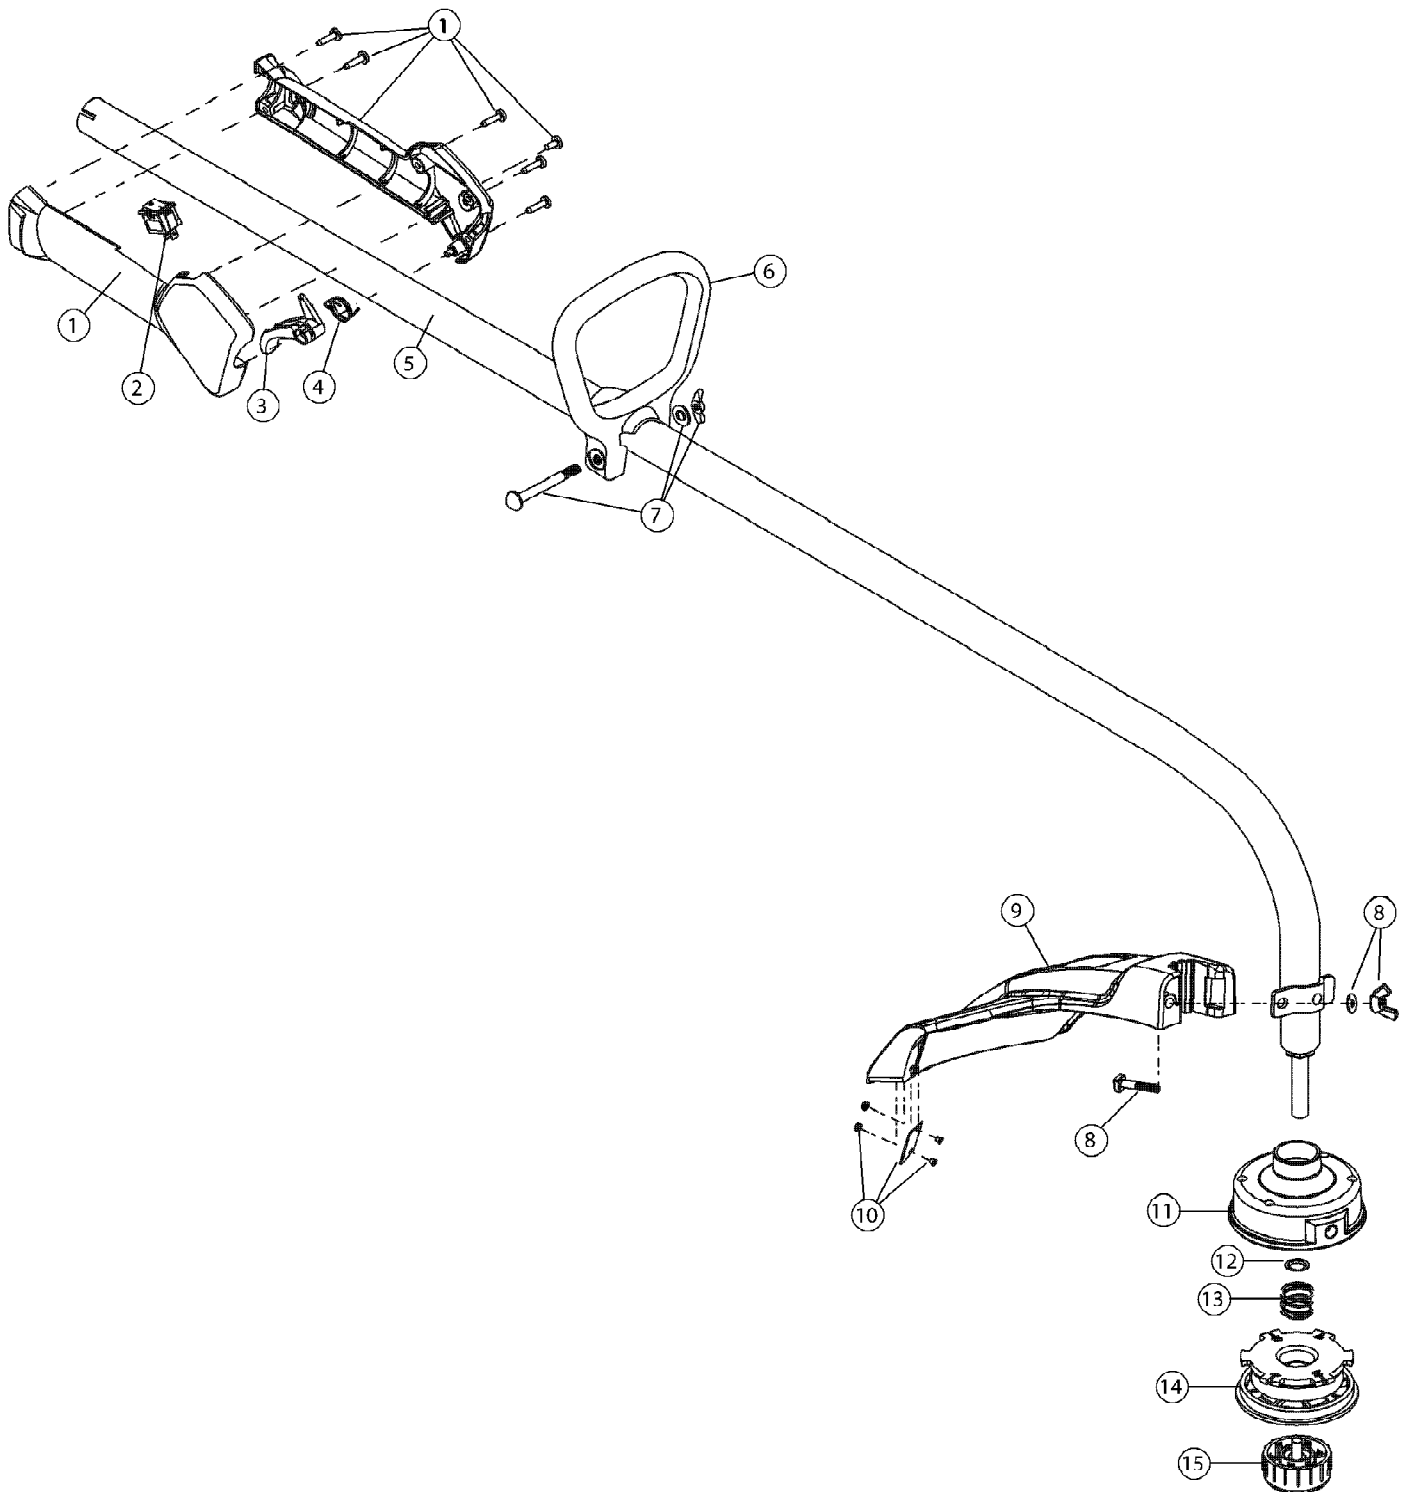

TB10CS 41CDT10G966  
Boom & Trimmer

Page 1 of 4

TB10CS 41CDT10G966  
Boom & Trimmer

Page 2 of 4

Ref #	Part Number	Qty	S/P/F	Description
1	753-04829	1		Throttle Housing Assembly (Incl. Ref No. 2-4)
2	791-182405	1	/P	Switch
3	753-04119	1	/P	Throttle Trigger
4	791-182690	1		Throttle Trigger Spring
5	753-05748	1		Drive Shaft Housing Assembly
6	753-05461	1		D-Handle (Incl. Ref No. 7)
7	791-181587	1	/P	Handle Hardware
8	753-04282	1		Guard Mounting Hardware
9	753-04283	1		Guard (Incl. Ref No. 10)
10	791-682061	1		Blade Assembly
11	753-04284	1		Outer Spool Assembly (Incl. Ref No. 12)
12	791-610660	1		Retainer
13	791-610317B	1	/P	Spring
14	753-1155	1	/P	Inner Reel
15	791-153066B	1	/P	Bump Head Knob Assembly
*	791-153577B	1	/P	Reel and Line Assembly