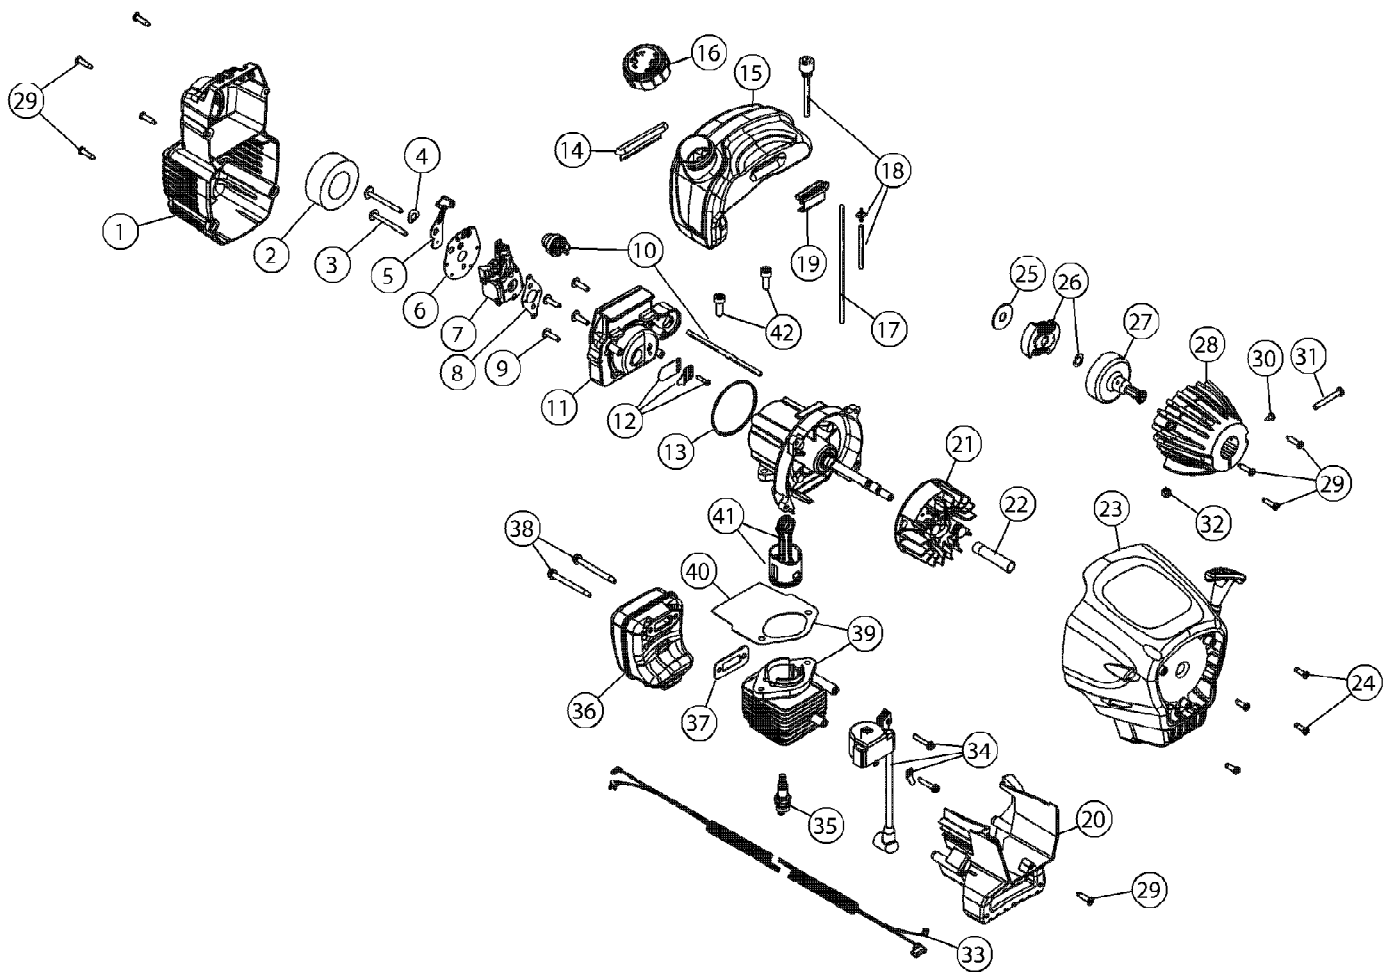

TB10CS 41CDT10G966  
Boom & Trimmer

Page 1 of 4

TB10CS 41CDT10G966  
Boom & Trimmer

Page 2 of 4

Ref #	Part Number	Qty	S/P/F	Description
1	753-04829	1		Throttle Housing Assembly (Incl. Ref No. 2-4)
2	791-182405	1	/P	Switch
3	753-04119	1	/P	Throttle Trigger
4	791-182690	1		Throttle Trigger Spring
5	753-05748	1		Drive Shaft Housing Assembly
6	753-05461	1		D-Handle (Incl. Ref No. 7)
7	791-181587	1	/P	Handle Hardware
8	753-04282	1		Guard Mounting Hardware
9	753-04283	1		Guard (Incl. Ref No. 10)
10	791-682061	1		Blade Assembly
11	753-04284	1		Outer Spool Assembly (Incl. Ref No. 12)
12	791-610660	1		Retainer
13	791-610317B	1	/P	Spring
14	753-1155	1	/P	Inner Reel
15	791-153066B	1	/P	Bump Head Knob Assembly
*	791-153577B	1	/P	Reel and Line Assembly