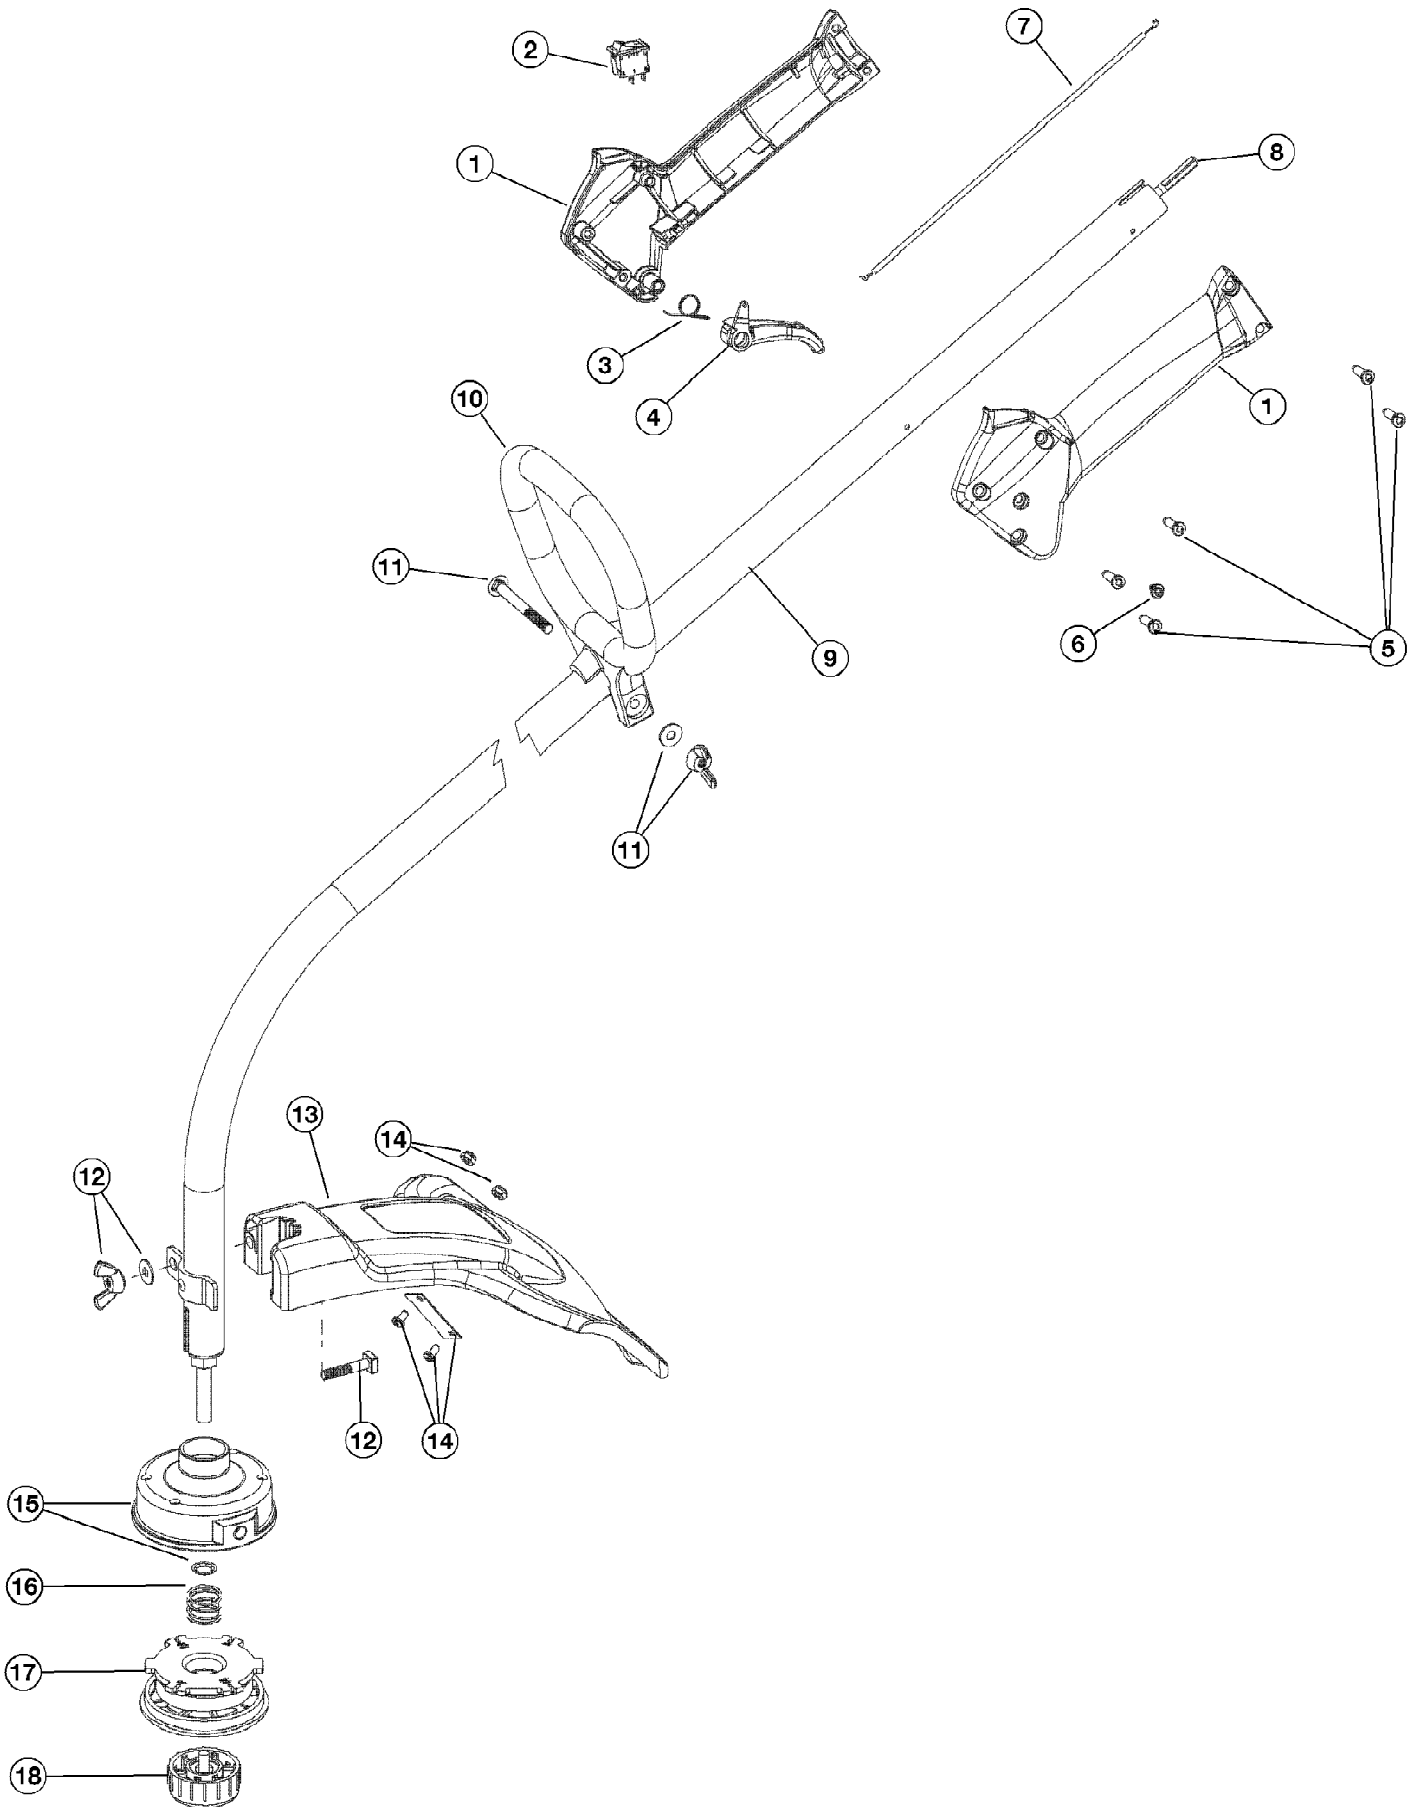

TB10CS 41BDT10G966  
Boom and Trimmer

TB10CS 41BDT10G966  
Boom and Trimmer

Page 2 of 5

Ref #	Part Number	Qty	S/P/F	Description
1	753-04829	1		Throttle Housing Assembly (includes 2-4)
2	791-182405	1	/P	Switch
3	791-182690	1		Throttle Trigger Spring
4	753-04119	1	/P	Throttle Trigger
5	753-04917	1		Throttle Housing Screws
6	753-04466	1		Anti-Rotation Screw
7	753-04405	1	S	Throttle Cable
8	753-04830	1		Flexible Drive Shaft
9	753-04831	1		Drive Shaft Housing Assembly (includes 8)
10	791-153064	1	/P	D-Handle Assembly (includes 11)
11	791-153317	1	S	D-Handle Hardware
12	753-04282	1		Guard Mounting Hardware
13	753-04283	1		Guard (includes 14)
14	791-180553	1		Blade Assembly
15	753-04284	1		Outer Reel w/Retainer
16	791-610317B	1	/P	Spring
17	791-610318	1	S	Inner Reel
18	791-153066B	1	/P	Bump Knob
	791-153577B	1	/P	Inner Reel and Line (Optional - not shown)