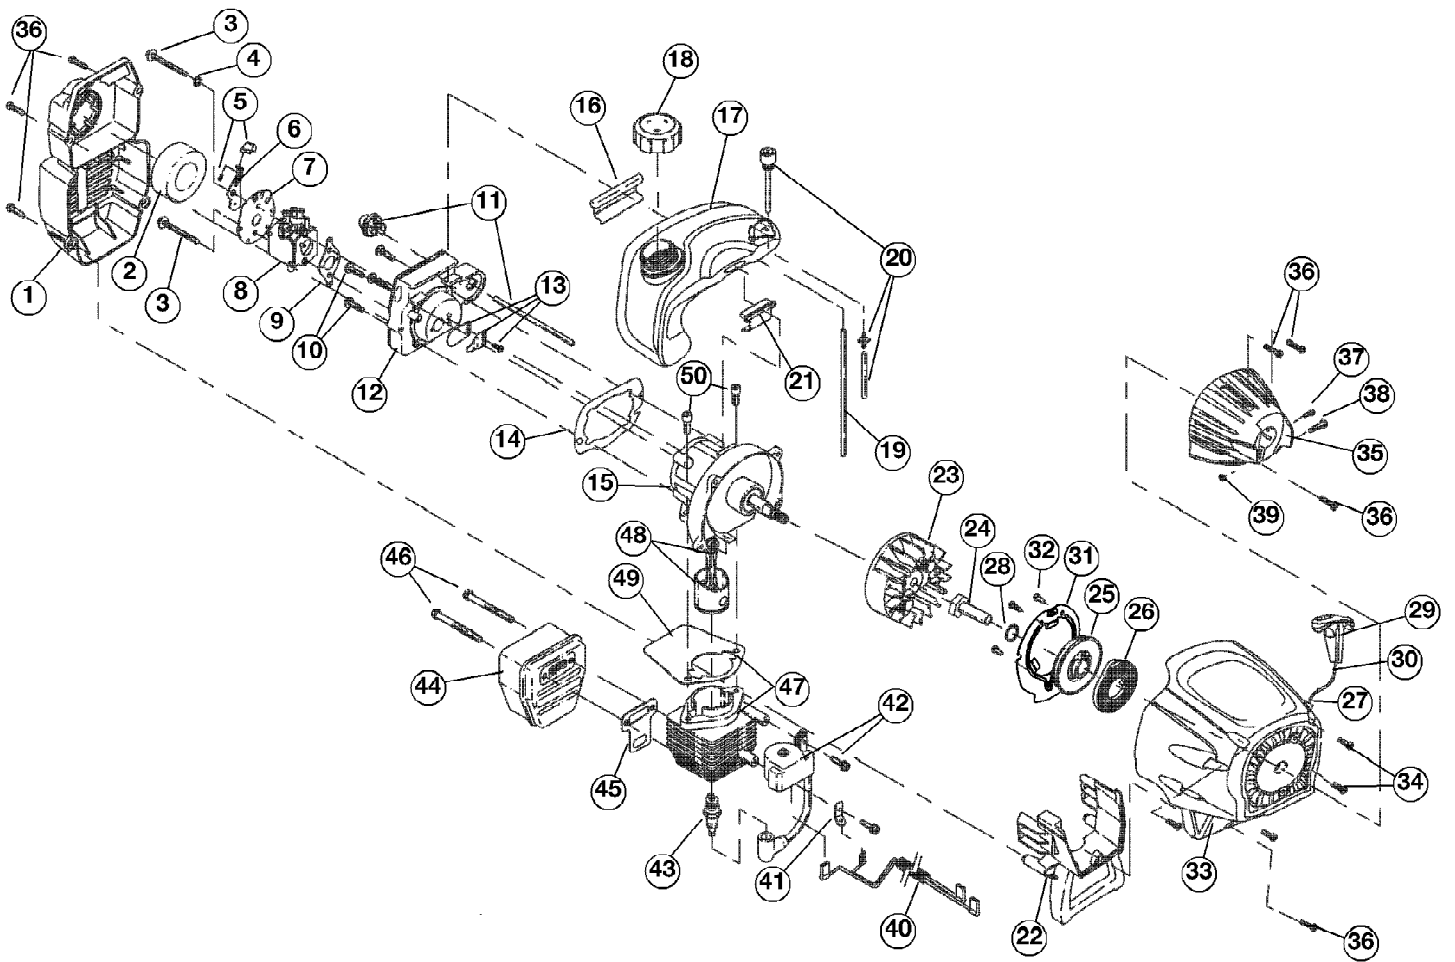

TB10CS 41BDT10G966
Engine

Page 3 of 5

TB10CS 41BDT10G966
Engine

Page 4 of 5

Ref #	Part Number	Qty	S/P/F	Description
1	753-04511	1	/P	Air Cleaner Cover Assembly (includes 2 & 36)
2	791-180350B	1	/P	Air Cleaner Filter
3	791-180351	1		Carburetor Mounting Screw Assembly
4	791-180226	1	S	Wavy Washer
5	791-182202	1	/P	Choke Knob w/screw
6	753-04418	1	/P	Choke Lever Assembly (includes 5)
7	753-04419	1	/P	Choke Plate Assembly (includes 6)
8	753-05153	1		Carburetor Assembly (includes 9)
9	791-610675	1		Carburetor Gasket
10	791-181860	1		Carb Mount Screw
11	791-683974B	1	/P	Primer & Hose Assembly
12	753-1196	1	/P	Carb Mount Assembly (includes 10, 13 & 14)
13	791-684451	1		Reed Assembly
14	753-1208	1	/P	Carburetor Mount Gasket
15	753-04321	1		Crankcase Service Assembly (includes 10)
16	791-612134	1		Rear Mounting Pad
17	753-04307	1	/P	Fuel Tank Assembly (includes 18-20)
18	791-182529	1		Fuel Cap Assembly
19	791-181086	1	/P	Fuel Return Line
20	753-04233	1		Fuel Line Assembly
21	791-145308	1		Front Mounting Pad
22	753-05091	1	/P	Shroud Extension & Stand (includes 36)
23	791-182736	1	S	Flywheel Assembly
24	791-610303	1		Spacer
25	753-04459	1	/P	Recoil Pulley Assembly (includes 28 & 30)
26	753-04286	1		Recoil Spring
27	753-1200	1		Rope Guide
28	753-04288	1	/P	Pulley Retainer
29	791-181079	1	S	Pull Handle
30	791-613103	1		Rope
31	753-1201	1	S	Pressure Plate Assembly (includes 32)
32	753-1202	1		Plate Screw
33	753-04887	1		Starter Housing Assembly (includes 25-32, 34 & 36)
34	791-181862	1	/P	Housing Screw
35	753-05155	1		Clutch Cover Assembly (includes 36-39)
36	791-181345	1	/P	Cover Screw
37	753-04466	1		Anti-Rotation Screw
38	753-04003	1		Clamping Screw
39	791-180217	1	S	Clamping Nut
40	753-05025	1	/P	Wire Leads and Sleeve
41	791-611063	1	/P	Ground Tab
42	753-04336	1		Module Assembly
43	791-610311B	1	/P	Spark Plug
44	753-05169	1	/P	Muffler Assembly (includes 45, 46 & Spark Arrestor)
45	753-04619	1	/P	Exhaust Gasket
46	753-04620	1	S	Muffler Mounting Bolts
47	753-04814	1	/P	Cylinder Assembly (includes 49 & 50)
48	753-04367	1	/P	Piston and Rod Assembly
49	753-04182	1		Cylinder Gasket
50	791-182723	1		Cylinder Bolt