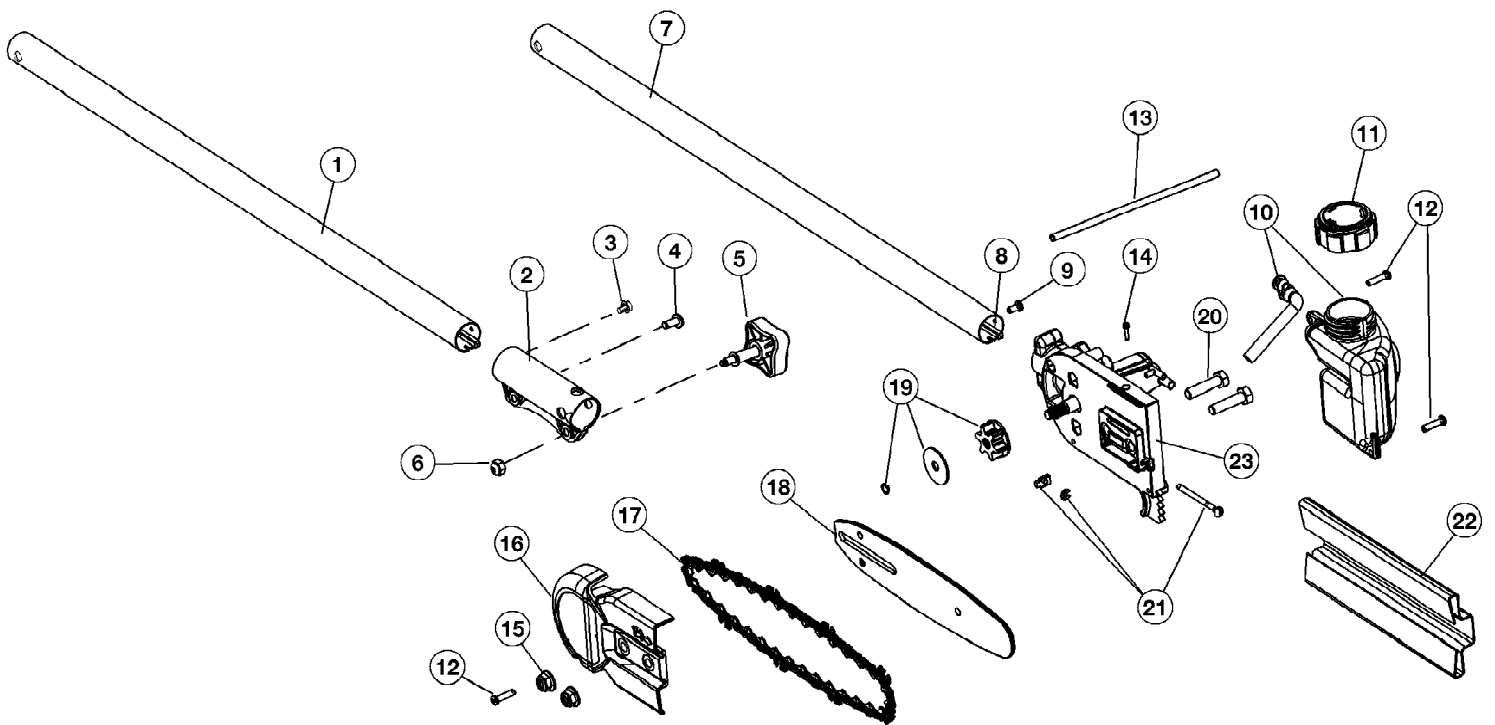

PS720R 41BJPS-C954
General Assembly

PS720R 41BJPS-C954
General Assembly

Page 2 of 2

Ref #	Part Number	Qty	S/P/F	Description
1	753-04352	1	/P	Extension Boom
2	753-1190	1	/P	Split Boom Coupler (includes 3-6)
3	791-182057	1		Screw
4	791-181617	1		Bolt
5	791-181981	1		Adjustment Knob
6	753-04386	1	S	Knob Retaining Nut
7	753-04089	1	/P	Drive Shaft Housing
8	791-181166	1		Flexible Drive Shaft
9	791-182519	1		Screw
10	753-05586	1		Oil Tank Assembly
11	753-05587	1		Fuel Cap Assembly
12	753-05274	1	S	Screw
13	753-05588	1		Oil Line
14	753-05589	1	S	Screw
15	753-05591	1	S	Nut
16	753-05593	1		Chain Guard
17	753-05685	1		Chain
18	753-05684	1		Bar
19	753-05595	1		Sprocket Assembly
20	753-05596	1	S	Bolt
21	753-05597	1		Chain Tension Hardware Assembly
22	753-05686	1	S	Chain Cover
23	753-05599	1		Gearbox Assembly (includes 14 & 19)
	791-612605	1	/P	Hanger Optional, Not shown