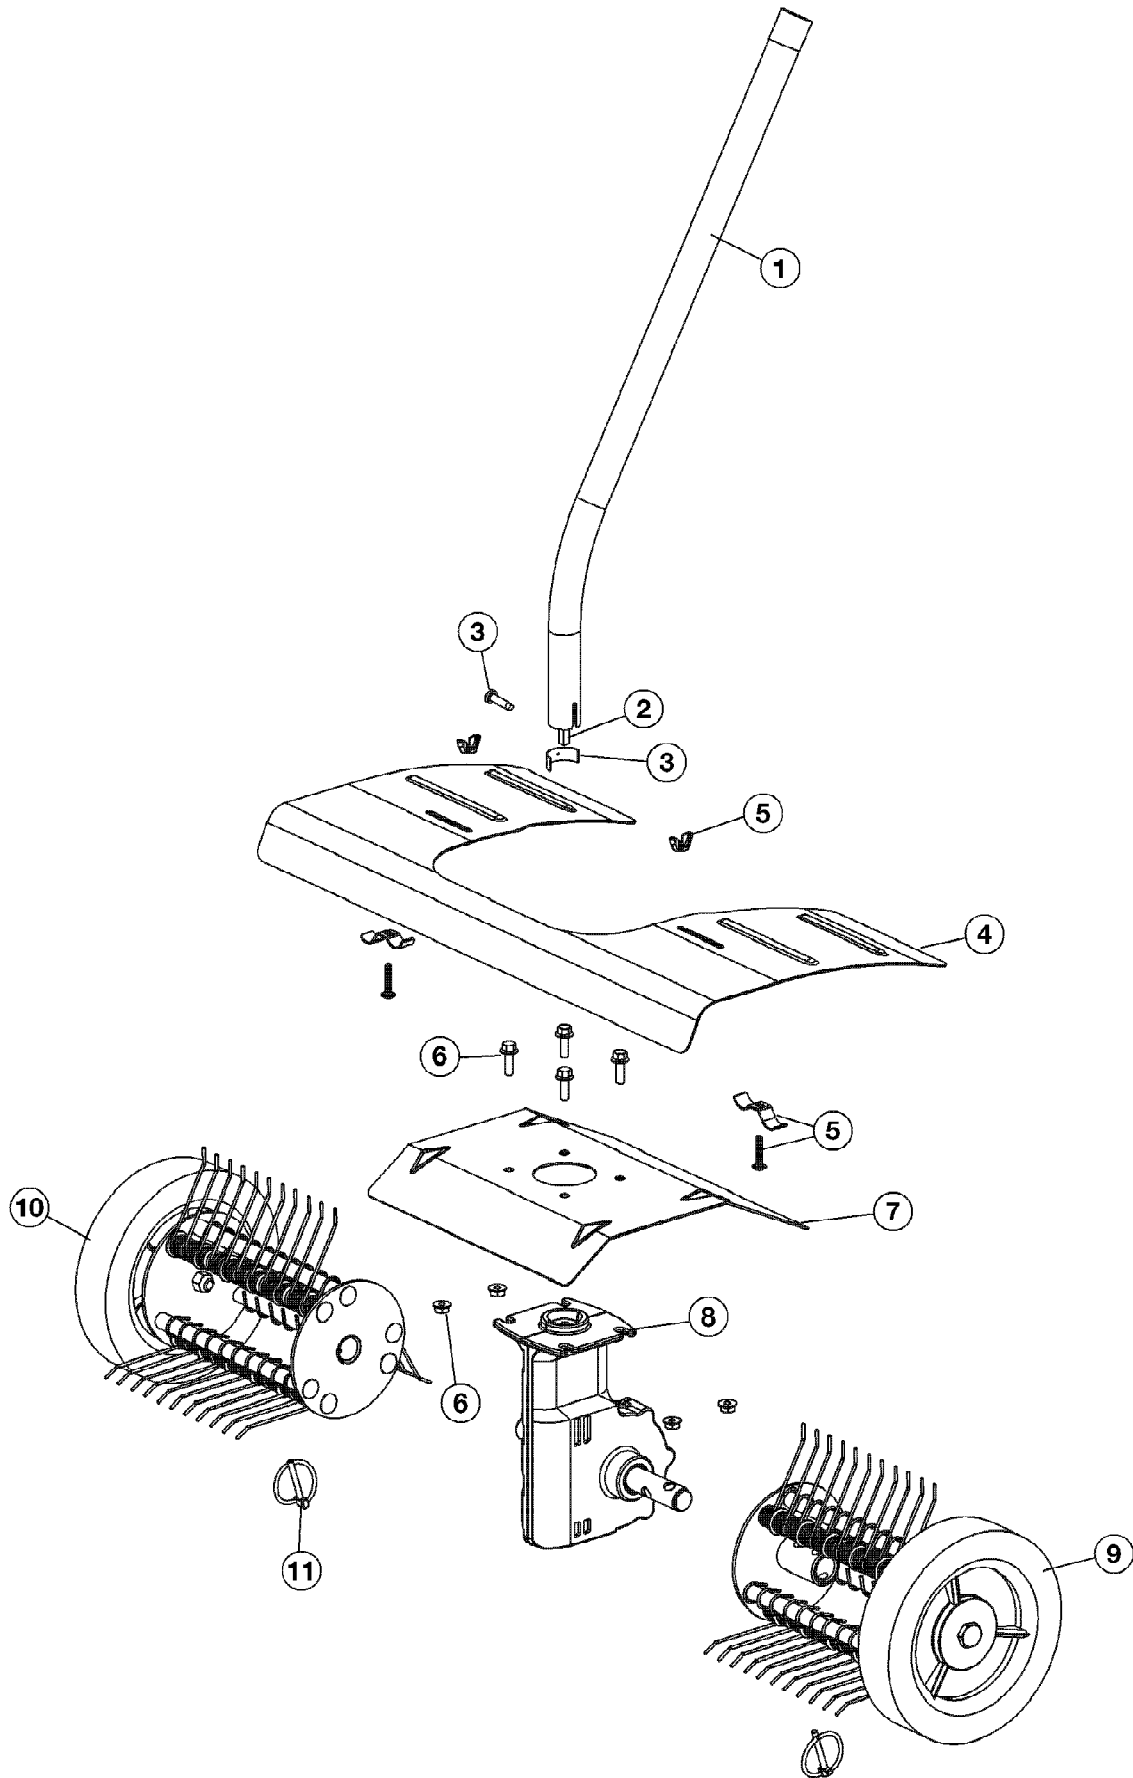

LD720 41AJLD-C954  
General Assembly

LD720 41AJLD-C954  
General Assembly

Page 2 of 2

Ref #	Part Number	Qty	S/P/F	Description
1	791-180916	1		Drive Shaft Housing Assembly
2	791-613300	1		Flexible Drive Shaft
3	791-181578	1		Retainer Sleeve w/ Bolt
4	753-06135	1		Dethatcher Guard Assembly
5	753-06136	1		Dethatcher Guard Mounting Hardware
6	753-04266	1	/P	Guard Mounting Hardware
7	753-1216	1	/P	Guard
8	753-04489	1	/P	Gearbox Assembly
9	753-06137	1		Dethatcher Assembly (Left Side) (includes 11)
10	753-06138	1		Dethatcher Assembly (Right Side) (includes 11)
11	753-04070	1	/P	Click Pin
	791-612605	1	/P	Hanger Not shown