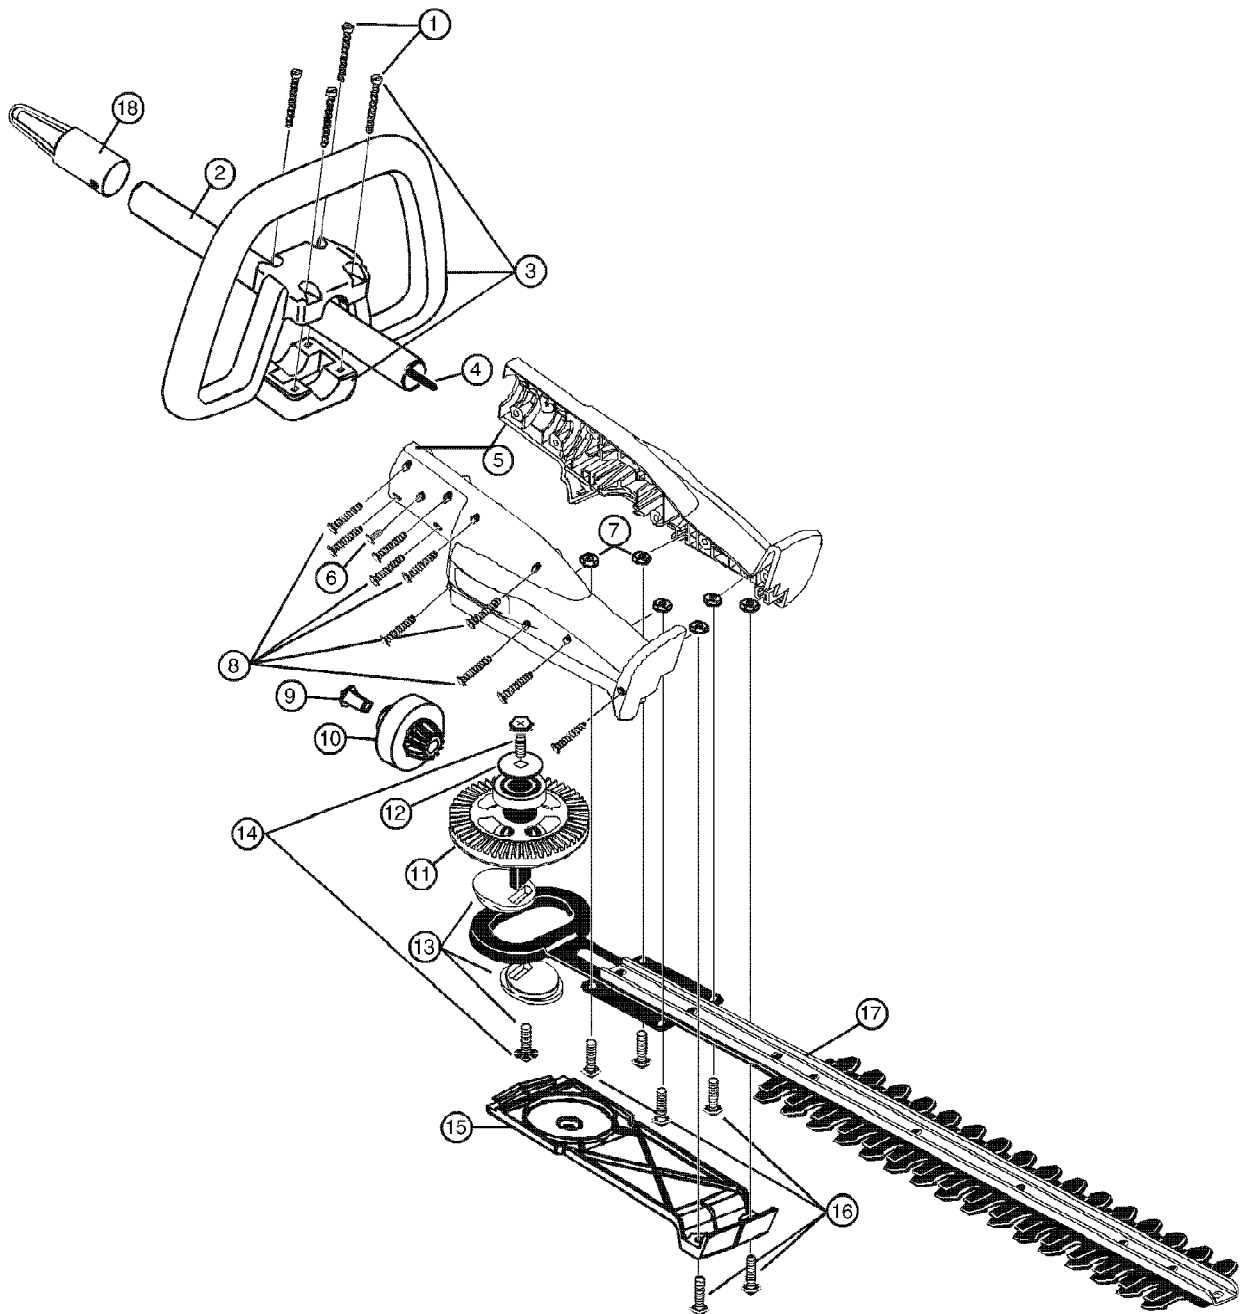

HS720r 41AJHS-A054  
General Assembly

HS720r 41AJHS-A054  
General Assembly

Page 2 of 2

Ref #	Part Number	Qty	S/P/F	Description
1	791-181070	1		Screw
2	753-1220	1		Drive Shaft Housing Assembly
3	791-180869	1		Loop Handle Assembly
4	791-181840	1		Drive Shaft Assembly
5	753-1219	1		Housing Set
6	791-181629	1		Anti-Rotation Screw
7	791-181843	1		Nut
8	791-181844	1	/P	Housing Screw
9	791-181851	1		Insulator
10	791-181845	1		Pinion Gear
11	791-181846	1		Bevel Gear Assembly(includes items 12-14)
12	791-182169	1		Washer
13	791-181847	1		Cam Assembly (includes 14)
14	791-181848	1		Screw
15	791-181849	1		Bottom Plate
16	791-181827	1		Screw
17	791-181660	1		Cutting Blade Assembly
18	791-612605	1	/P	Hanger