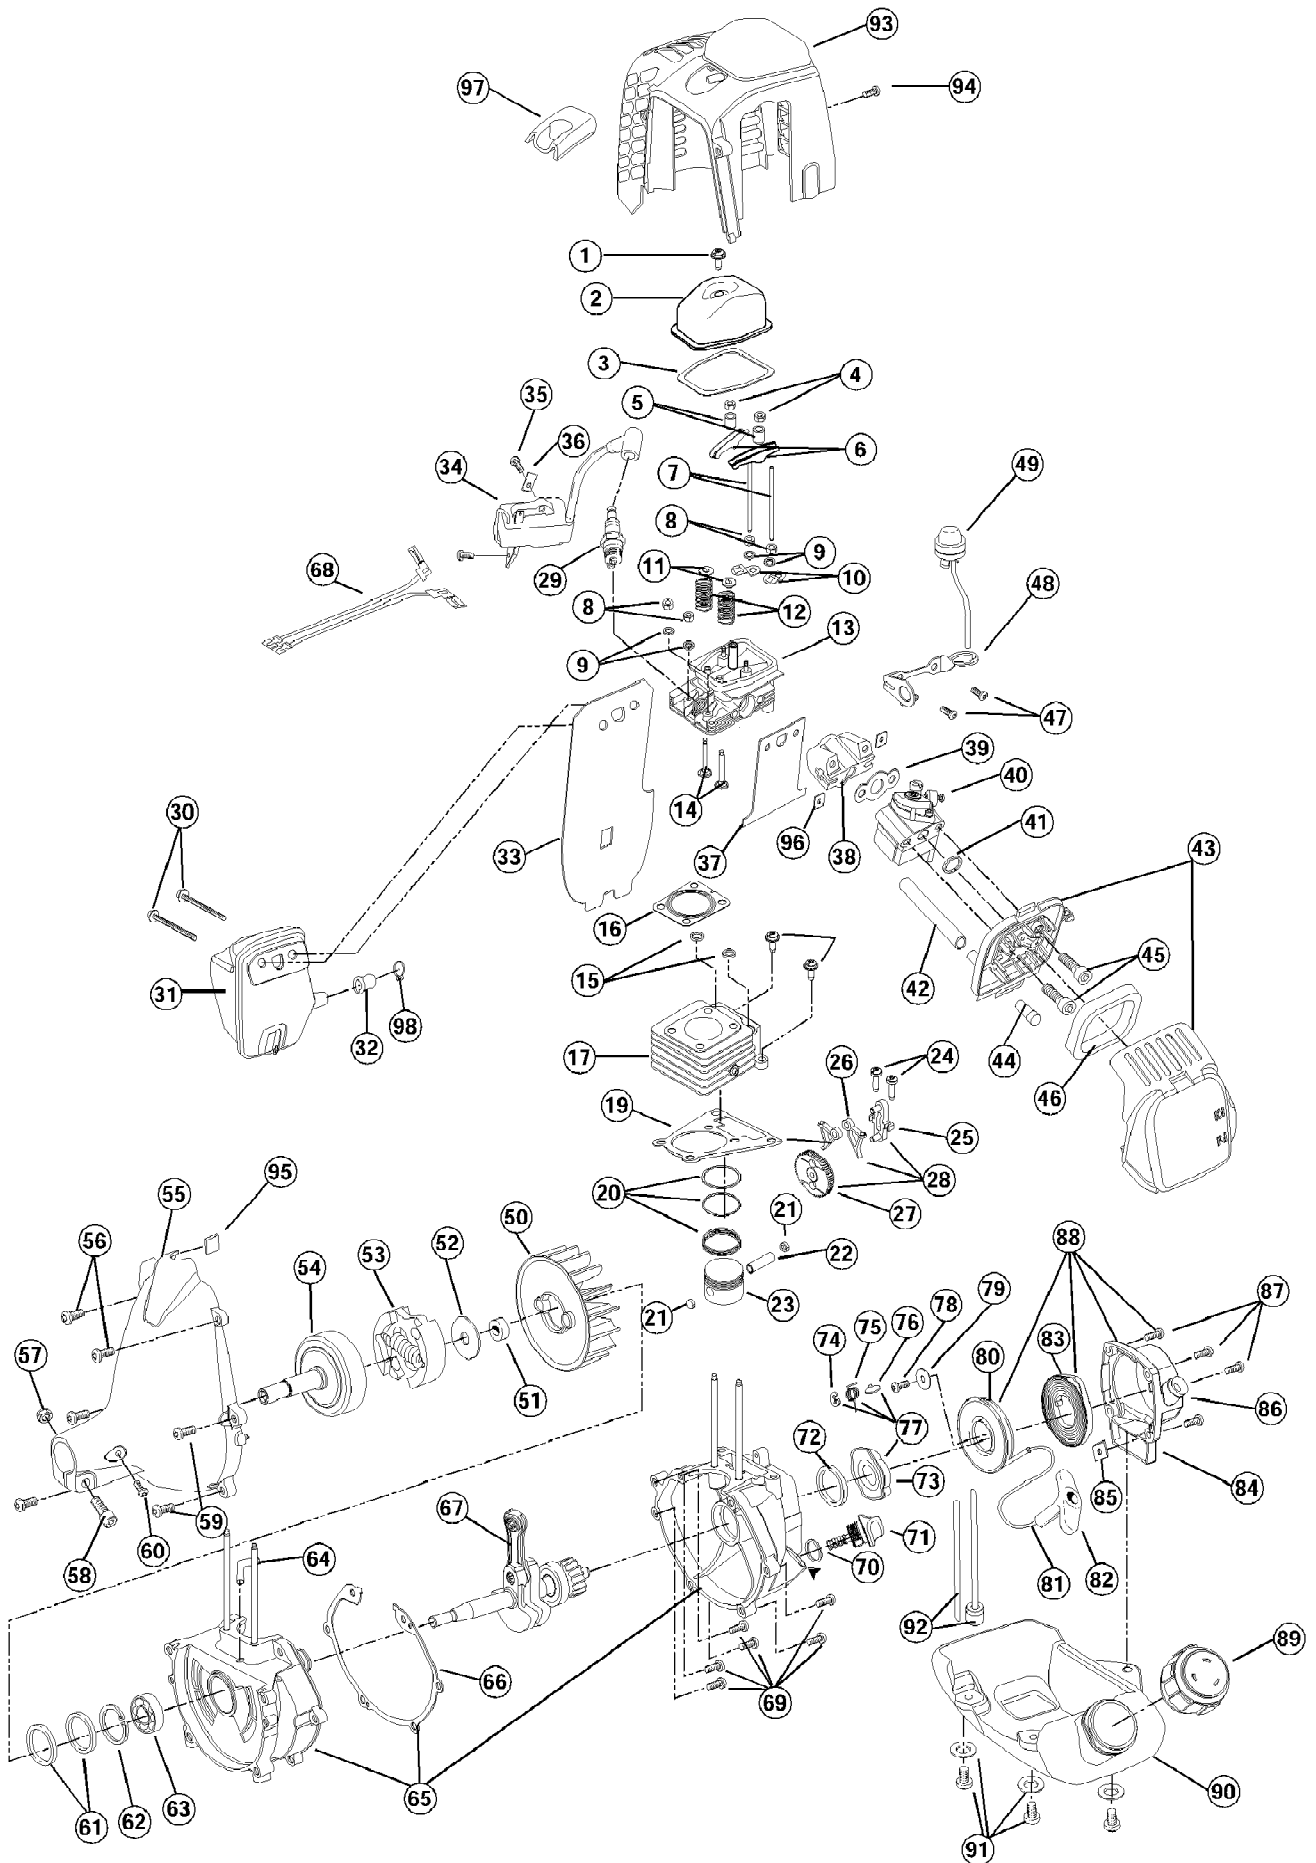

BCR4 41AD179G695
Engine Parts

BCR4 41AD179G695
Engine Parts

Page 4 of 5

Ref #	Part Number	Qty	S/P/F	Description
1	791-181025	1		Valve Cover Screw
2	791-182098	1		Valve Cover
3	791-182099	1	/P	Valve Cover Gasket
4	791-182340	1		Rocker Adjustment Nut
5	791-182101	1	/P	Rocker Arm Pivot
6	791-182100	1		Rocker Arm
7	791-181033	1		Push Rod
8	791-181034	1	S	Hex Nut
9	791-181035	1		Washer
10	791-182102	1		Push Rod Guide
11	791-182103	1		Valve Spring Retainer
12	791-181038	1		Valve Spring
13	791-182306	1		Cylinder Head w/Valve Seal (includes 10-14)
14	791-181040	1		Valve
15	791-181000	1		O-Ring
16	791-181001	1		Cylinder Head Gasket
17	791-182132	1		Cylinder
18	791-181003	1	/P	Screw (M5 x 18.7mm)
19	791-181004	1		Cylinder Gasket
20	791-182295	1	S	Piston Ring Set (3 Piece Oil Ring)
21	791-181008	1		Wrist Pin Button
22	791-181006	1		Wrist Pin
23	753-1243	1	S	Piston (3 Piece Oil Ring)
24	791-181012	1		Cam Bracket Screw
25	791-181013	1		Cam Bracket
26	791-182123	1	/P	Cam Follower (Chromed)
27	791-182124	1		Cam Gear
28	791-182125	1		Cam Bracket Assembly (includes 24-27)
29	791-180852	1		Spark Plug
30	791-182105	1		Muffler Mounting Screw
31	791-182106	1	/P	Muffler
32	791-182153	1		Spark Arrestor Screen
33	791-182107	1		Muffler Gasket
34	753-04226	1		Module
35	791-181066	1		Screw
36	791-611063	1	/P	Ground Tab
37	791-182131	1		Insulator Gasket
38	791-182109	1		Insulator
39	791-182270	1		Carburetor Gasket
40	791-182110	1		Carburetor
41	791-181751	1		O-Ring, Carburetor
42	791-182096	1	S	Breather Hose
43	791-182111	1	S	Air Cleaner Assembly
44	791-182097	1		Breather assembly
45	791-182133	1		Screw
46	791-182116	1		Air Filter
47	791-182105	1		Screw
48	791-182589	1		Throttle Cable Bracket
49	791-181054	1	S	Primer and Line Assembly
50	791-182113	1		Flywheel
51	791-181731	1		Spacer
52	791-181074	1		Clutch Washer
53	791-181730	1		Clutch