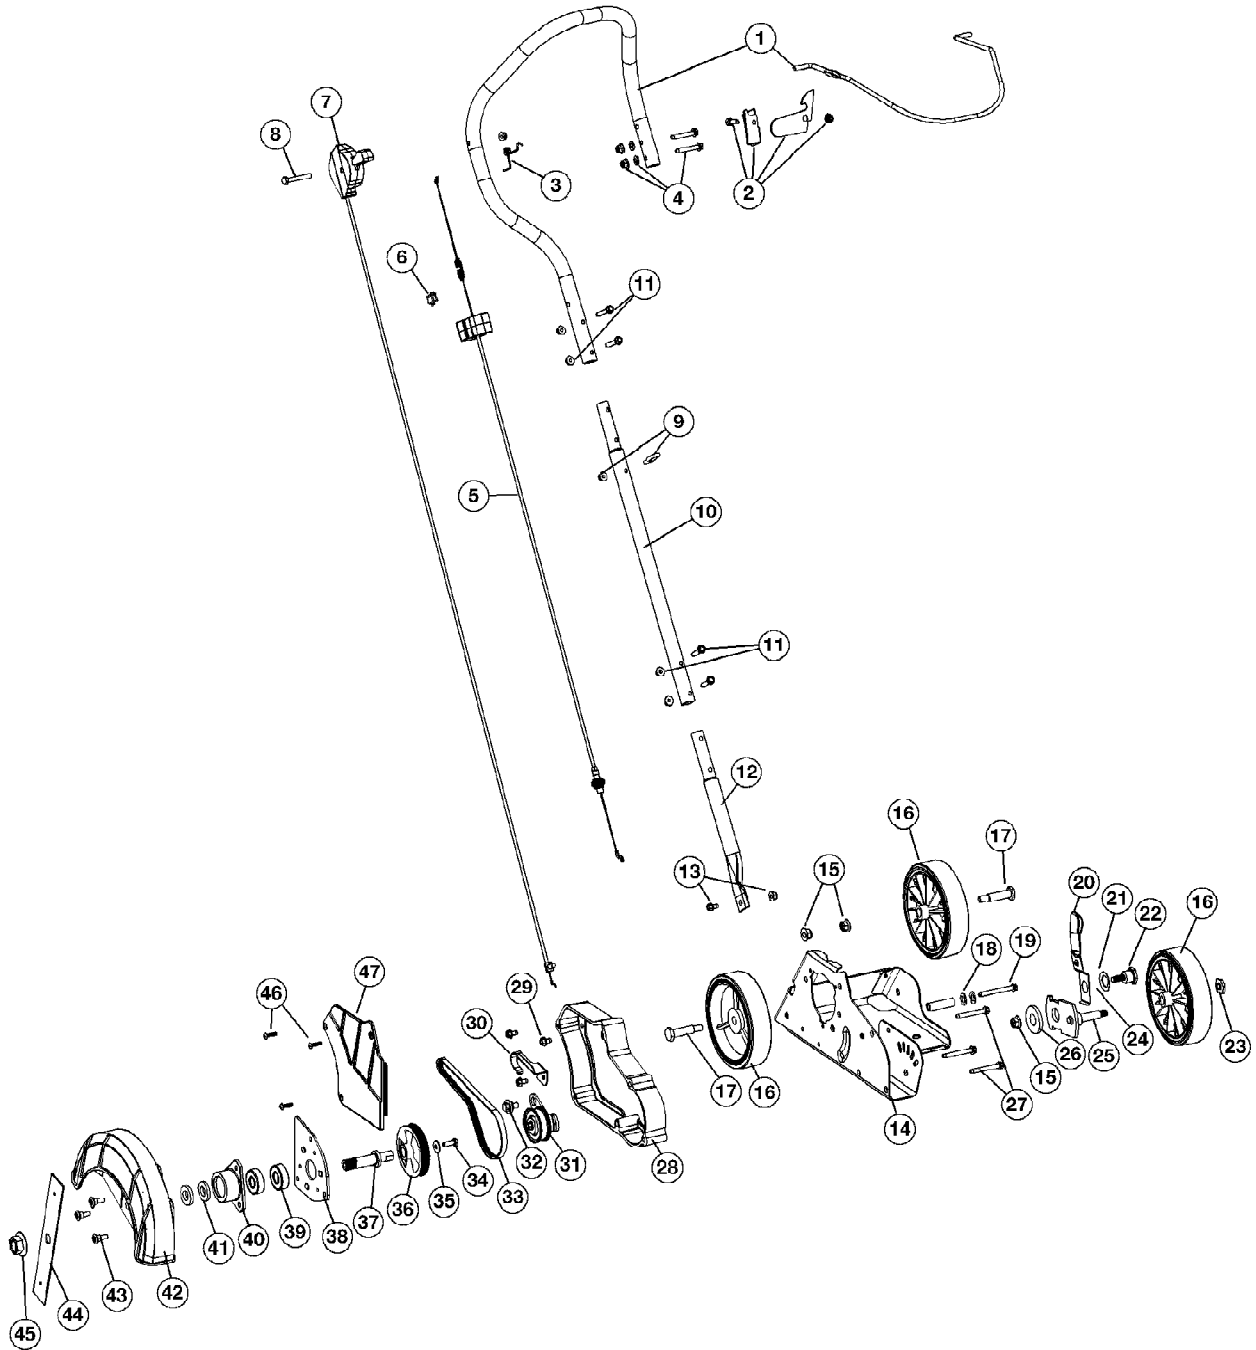

TB515EC 25C-515-966
Engine Assembly

Page 2 of 4

Ref #	Part Number	Qty	S/P/F	Description
1	753-06134	1		Engine Cover Assembly (includes 2 & 3)
2	710-04194	1	/P	Cover Screw
3	710-04604	1	/P	Housing Screw
4	753-05209	1		Rocker Cover
5	721-04132	1	/P	Rocker Cover O-Ring
6	753-05232	1		Cylinder O-Ring
7	753-05408	1	/P	Oil Plug (includes 8)
8	791-182290	1		Oil Plug O-Ring
9	753-06111	1		Crankcase Cover
10	753-05238	1		Crankcase Cover O-ring
11	753-05240	1	/P	Flywheel Assembly
12	753-05785	1		Lead Wires
13	753-05447	1		Module Assembly
14	753-05245	1		Muffler Assembly (includes 15 & 16)
15	753-05244	1		Muffler Gasket
16	710-04487	1	/P	Muffler Screw
17	753-05255	1		Spark Plug
18	753-05247	1		Insulator Gasket
19	712-04099	1	/P	Nut
20	753-05249	1		Insulator (includes 21)
21	753-05366	1	/P	Carburetor Gasket
22	753-05440	1	/P	Carburetor Assembly
23	753-04030	1		Carburetor O-Ring
24	710-04645	1	/P	Air Filter Mounting Screw
25	753-06284	1		Air Cleaner Box Assembly (includes 26, 27 & 30-32)
26	791-182097	1		Breather Tube
27	791-181000	1		Grommet Washer
28	791-182409	1		Washer
29	712-04099	1	/P	Nut
30	791-182657	1		Air Filter Plate
31	753-05506	1		Air Filter
32	791-182659	1		Air Filter Cover
33	753-06240	1		Fuel Tank Assembly (includes 34)
34	753-1229	1		Fuel Cap
35	753-05259	1		Fuel Tank Pads
36	753-05510	1		Starter Housing Assembly (includes 3)
37	9162-1	1	/P	Washer
38	756-04269	1	/P	Drive Shaft Pulley
39	753-06290	1		Shortblock Assembly (includes 3-11, 13, & 17)
	753-05297	1	/P	Spark Arrestor Not shown