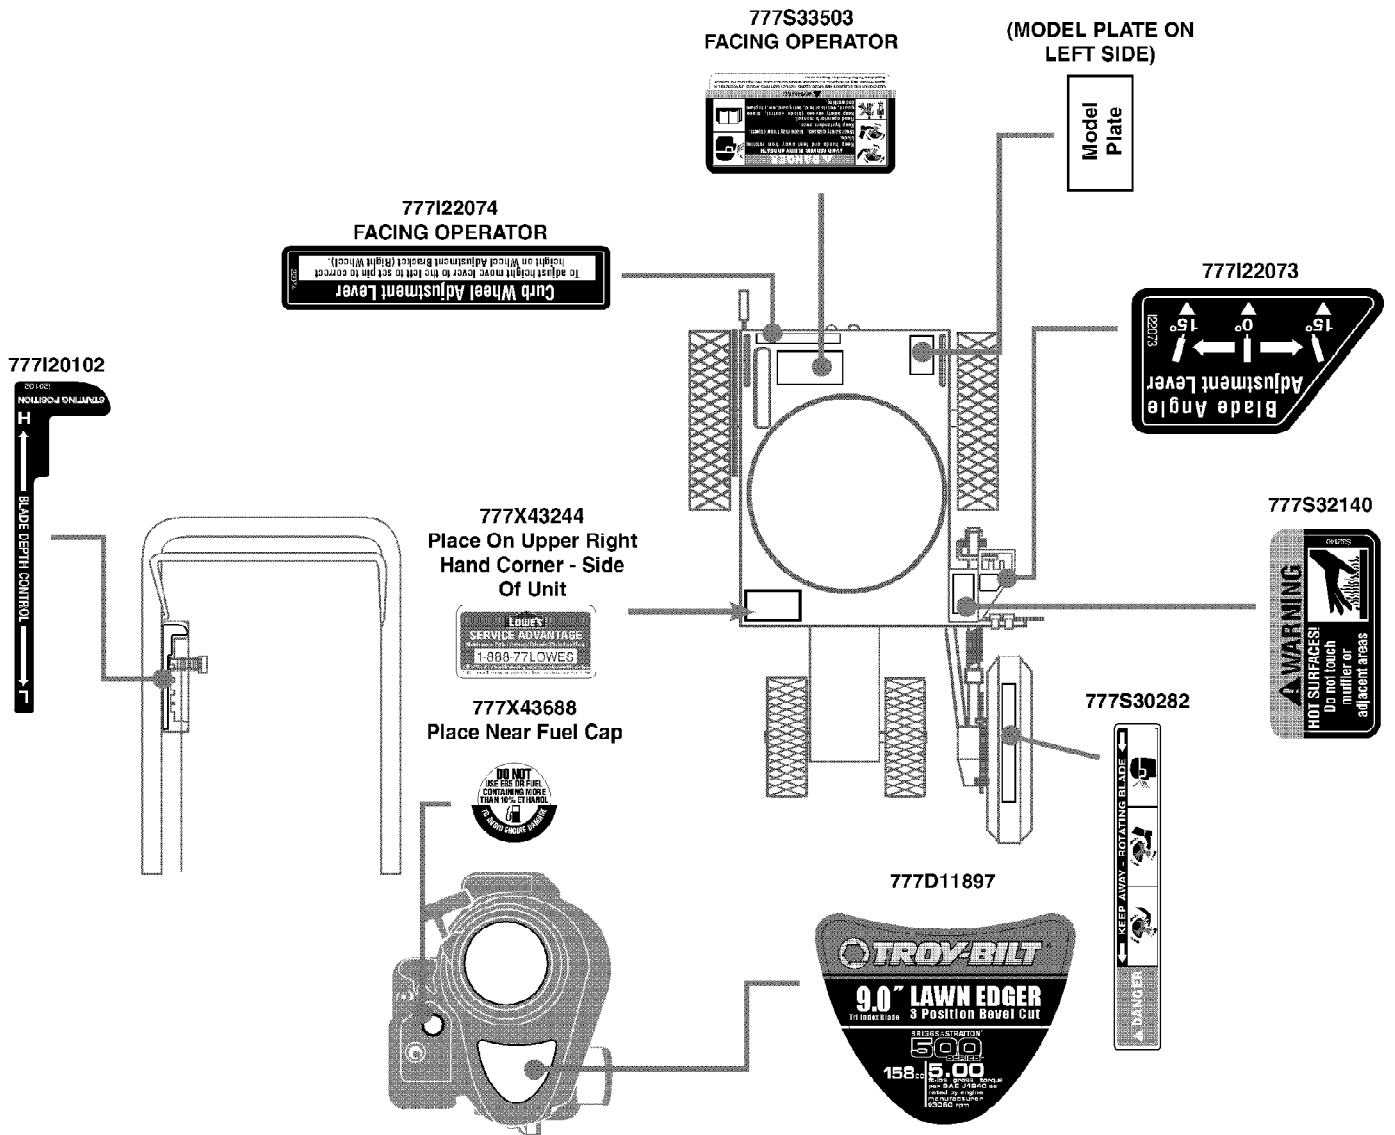

25B-554E066 (2010)
General Assembly

Page 3 of 7

Ref #	Part Number	Qty	S/P/F	Description
54	750-0547	1		Spacer, .64 x.88 x .50
55	954-04032B	1	/P	Belt
56	756-04148	1		Flat Idler Pulley, 2.5 OD
57	956-0449	1	/P	Sheave
58	756-1150A	1		Combination Flywheel Pulley
59	781-0427-0637	1	/P	Belt Guard
60	781-0741A	1		Depth Index Bracket
61	781-0742-0637	1	/P	Depth Index Lever
62A	781-0748-0637	1	/P	Tri-Star Blade
62B	781-0080-0637	1	/P	Edger Blade
63	787-01081A-0638	1		Bracket Plate
64	787-01239-0638	1		Dual Wheel Bracket
65	787-01304-0638	1		Frame