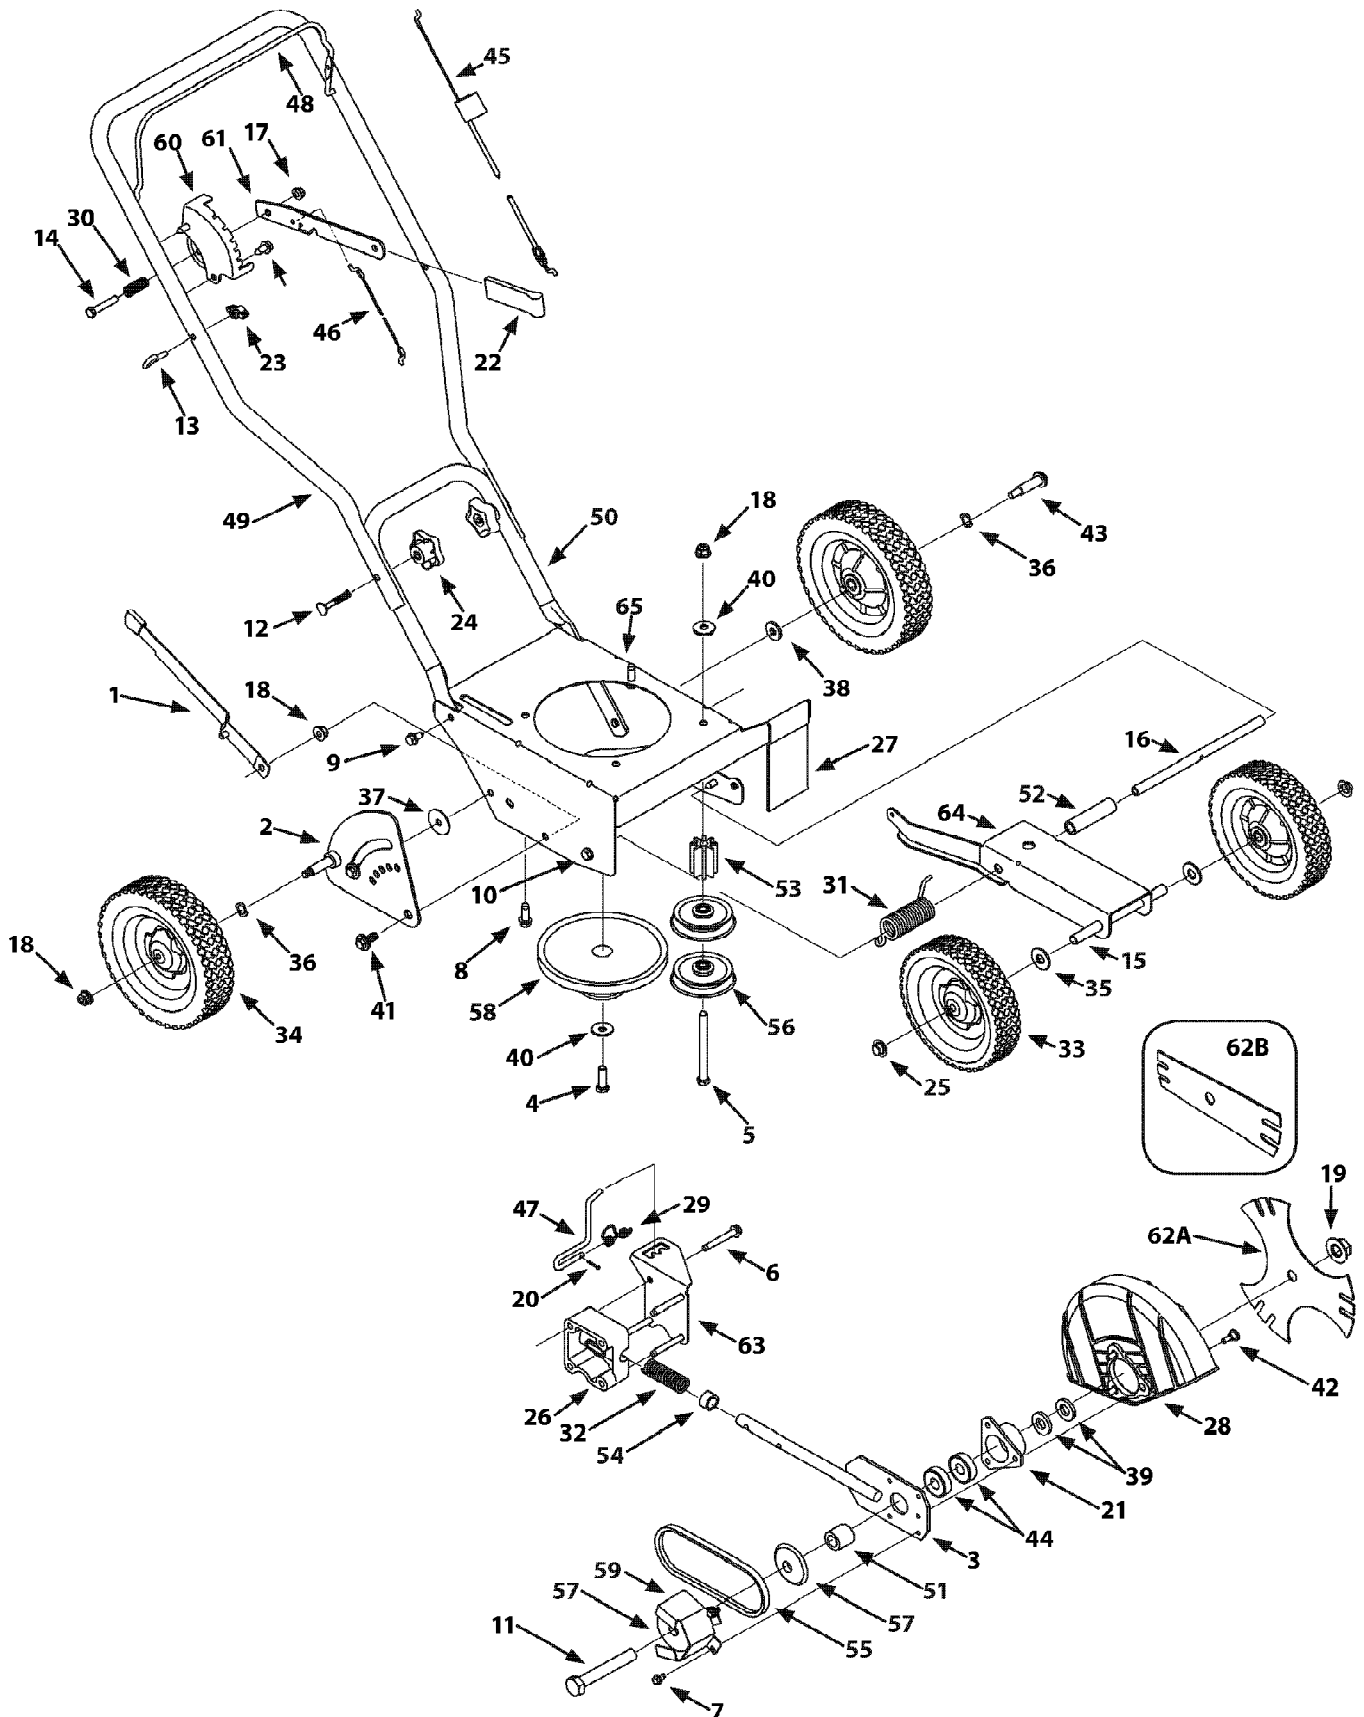

25B-554E066 (2010)
General Assembly

Page 1 of 7

Ref #	Part Number	Qty	S/P/F	Description
1	687-02022	1		Curb Height Adjustment Lever
2	687-02125A	1		Curb Height Adjuster Plate
3	687-02126	1		Blade Plate Assembly
4	710-0191	1	/P	Screw 3/8-24 x 1.25
5	710-0411	1	/P	Screw 3/8-16 x 4.00
6	710-04389	1		Hex Screw, 5/16-18
7	710-0599	1	/P	Self-tapping Screw, 1/4-20
8	710-0654A	1	/P	Screw, 3/8-16
9	710-0726	1	/P	Hex Screw, 5/16-12
10	710-0870	1	/P	Hex Screw 3/8-16 x .625
11	710-1143A	1	/P	Hex Screw, 5/8-18 x 4.0
12	710-1174	1	/P	Carriage Bolt, 5/16-18 x 2.0
13	710-1205	1	/P	Rope Guide (Eye Bolt)
14	710-3180	1	/P	Hex Screw, 5/16-18
15	711-04361	1		Axle Shaft .50x6.65
16	711-04440	1		Frame Spacer .50x9.25
17	712-04063	1	/P	Lock Flange Nut, 5/16-18
18	712-04065	1	/P	Flange Nut 3/8-16
19	712-0417A	1	/P	Flange Nut, 5/8-18
20	714-3010	1	/P	Clevis Pin 3/32 x .625
21	718-04012	1	/P	Bearing Cup
22	720-0142	1	/P	Grip
23	720-0279	1	/P	Wing Nut
24	720-04072A	1	/P	Star Knob
25	726-0299	1	/P	Push Cap 1/2" rod
26	931-04207	1	/P	Bearing Block
27	731-05063	1		Debris Guard
28	731-05064	1	/P	Blade Guard
29	732-0188A	1	/P	Double Torsion Spring
30	932-0369	1	/P	Compression Spring
31	732-04045	1		Torsion Spring
32	932-04169	1	/P	Compression Spring
33	734-1264	1	/P	Wheel 7 x 1.75 T-Tread
34	734-1268	1	/P	Wheel 8 x 1.75 T-Tread
35	936-0179	1	/P	Flat Washer 1/2 x 1.25 x .10
36	936-0232	1	/P	Wave Washer .531 x .781 x .013
37	736-0234	1	/P	Flat Washer, .385 x 1.5 x .075
38	736-0258	1	/P	Flat Washer .385 x 1.0 x .135
39	936-04088	1	/P	Flat Washer .635x1.24x.181
40	936-0452	1	/P	Bell Washer,.396 x 1.140
41	738-04149	1		Shoulder Screw, 3/8-16
42	738-0706C	1	/P	Shoulder Screw, 3.75 x .280 x 1/4-14
43	738-0929	1		Shoulder Screw, 3/8-16
44	941-0524	1	/P	Bearing, .625 ID x 1.57 OD
45	746-04035	1		Control Cable (Briggs & Stratton)
46	946-04036	1	/P	Wheel Adjustment Cable
47	747-04110	1		Blade Adjustment Rod
48	747-0976A-0637	1	/P	Bail Handle
49	749-04183-0637	1	/P	Upper Handle
50	749-04234-0637	1	/P	Lower Handle
51	950-04105	1	/P	Spacer, .63 x 1.12 x 1.06
52	750-04129	1		Spacer
53	950-04142	1	/P	Pulley Mount Spacer