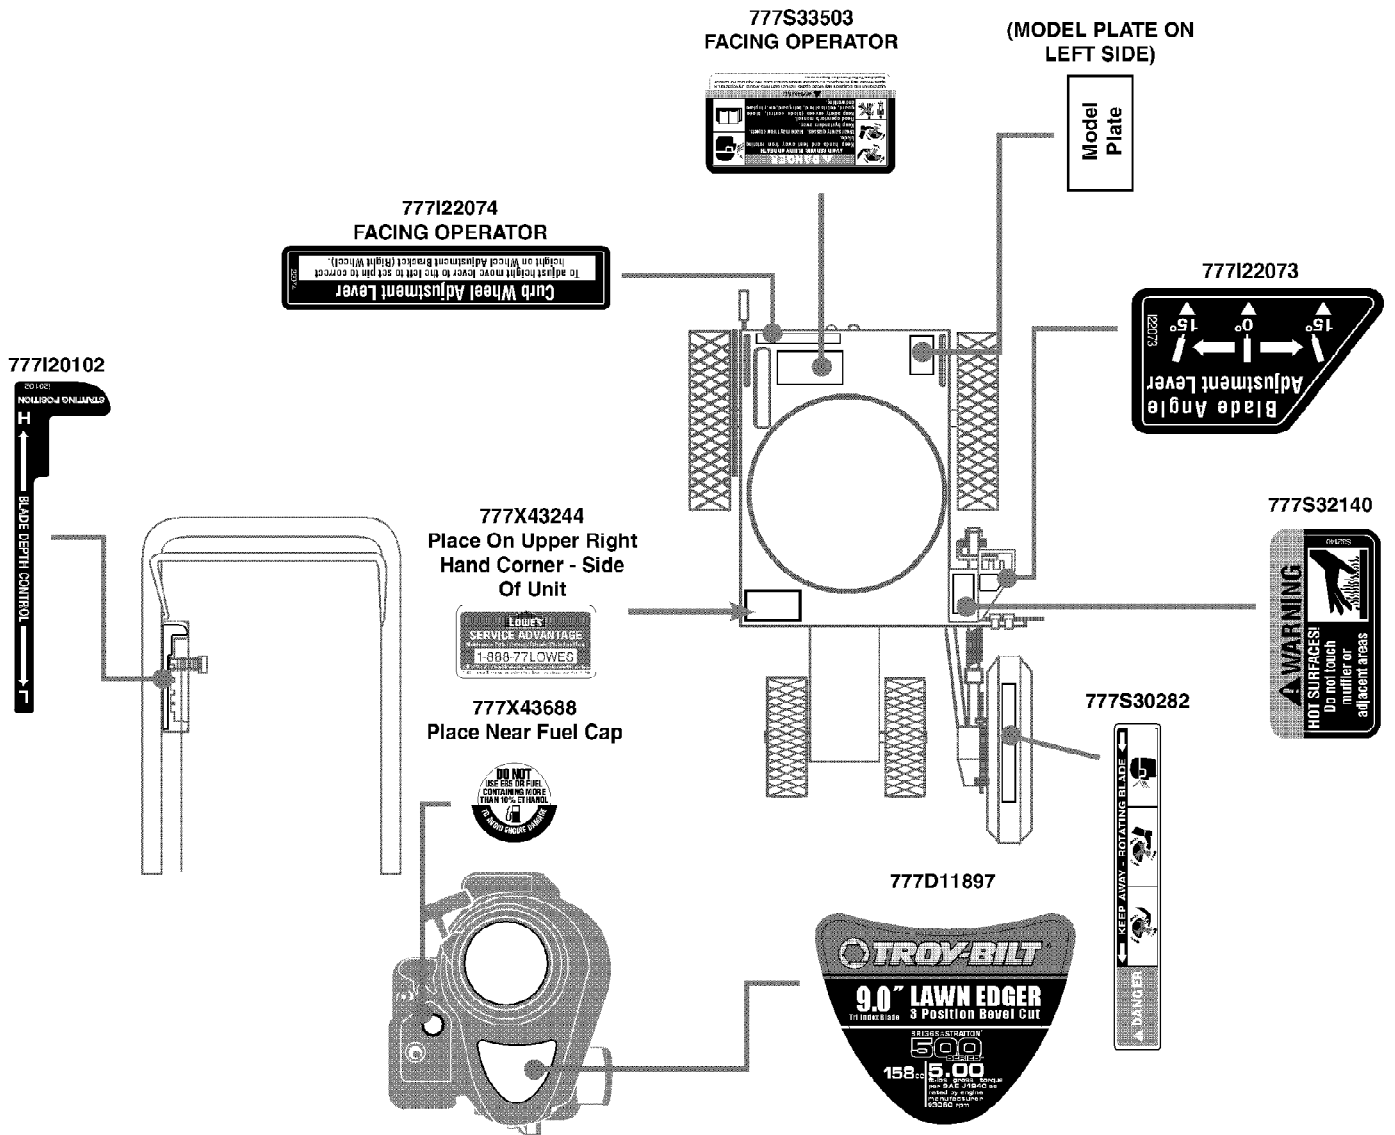

25B-554E011 (2010)
General Assembly

Page 3 of 7

Ref #	Part Number	Qty	S/P/F	Description
54	750-0547	1		Spacer, .64 x.88 x .50
55	954-04032B	1	/P	Belt
56	756-04148	1		Flat Idler Pulley, 2.5 OD
57	956-0449	1	/P	Sheave
58	756-1150A	1		Combination Flywheel Pulley
59	781-0427-0637	1	/P	Belt Guard
60	781-0741A	1		Depth Index Bracket
61	781-0742-0637	1	/P	Depth Index Lever
62A	781-0748-0637	1	/P	Tri-Star Blade
62B	781-0080-0637	1	/P	Edger Blade
63	787-01081A-0638	1		Bracket Plate
64	787-01239-0638	1		Dual Wheel Bracket
65	787-01304-0638	1		Frame