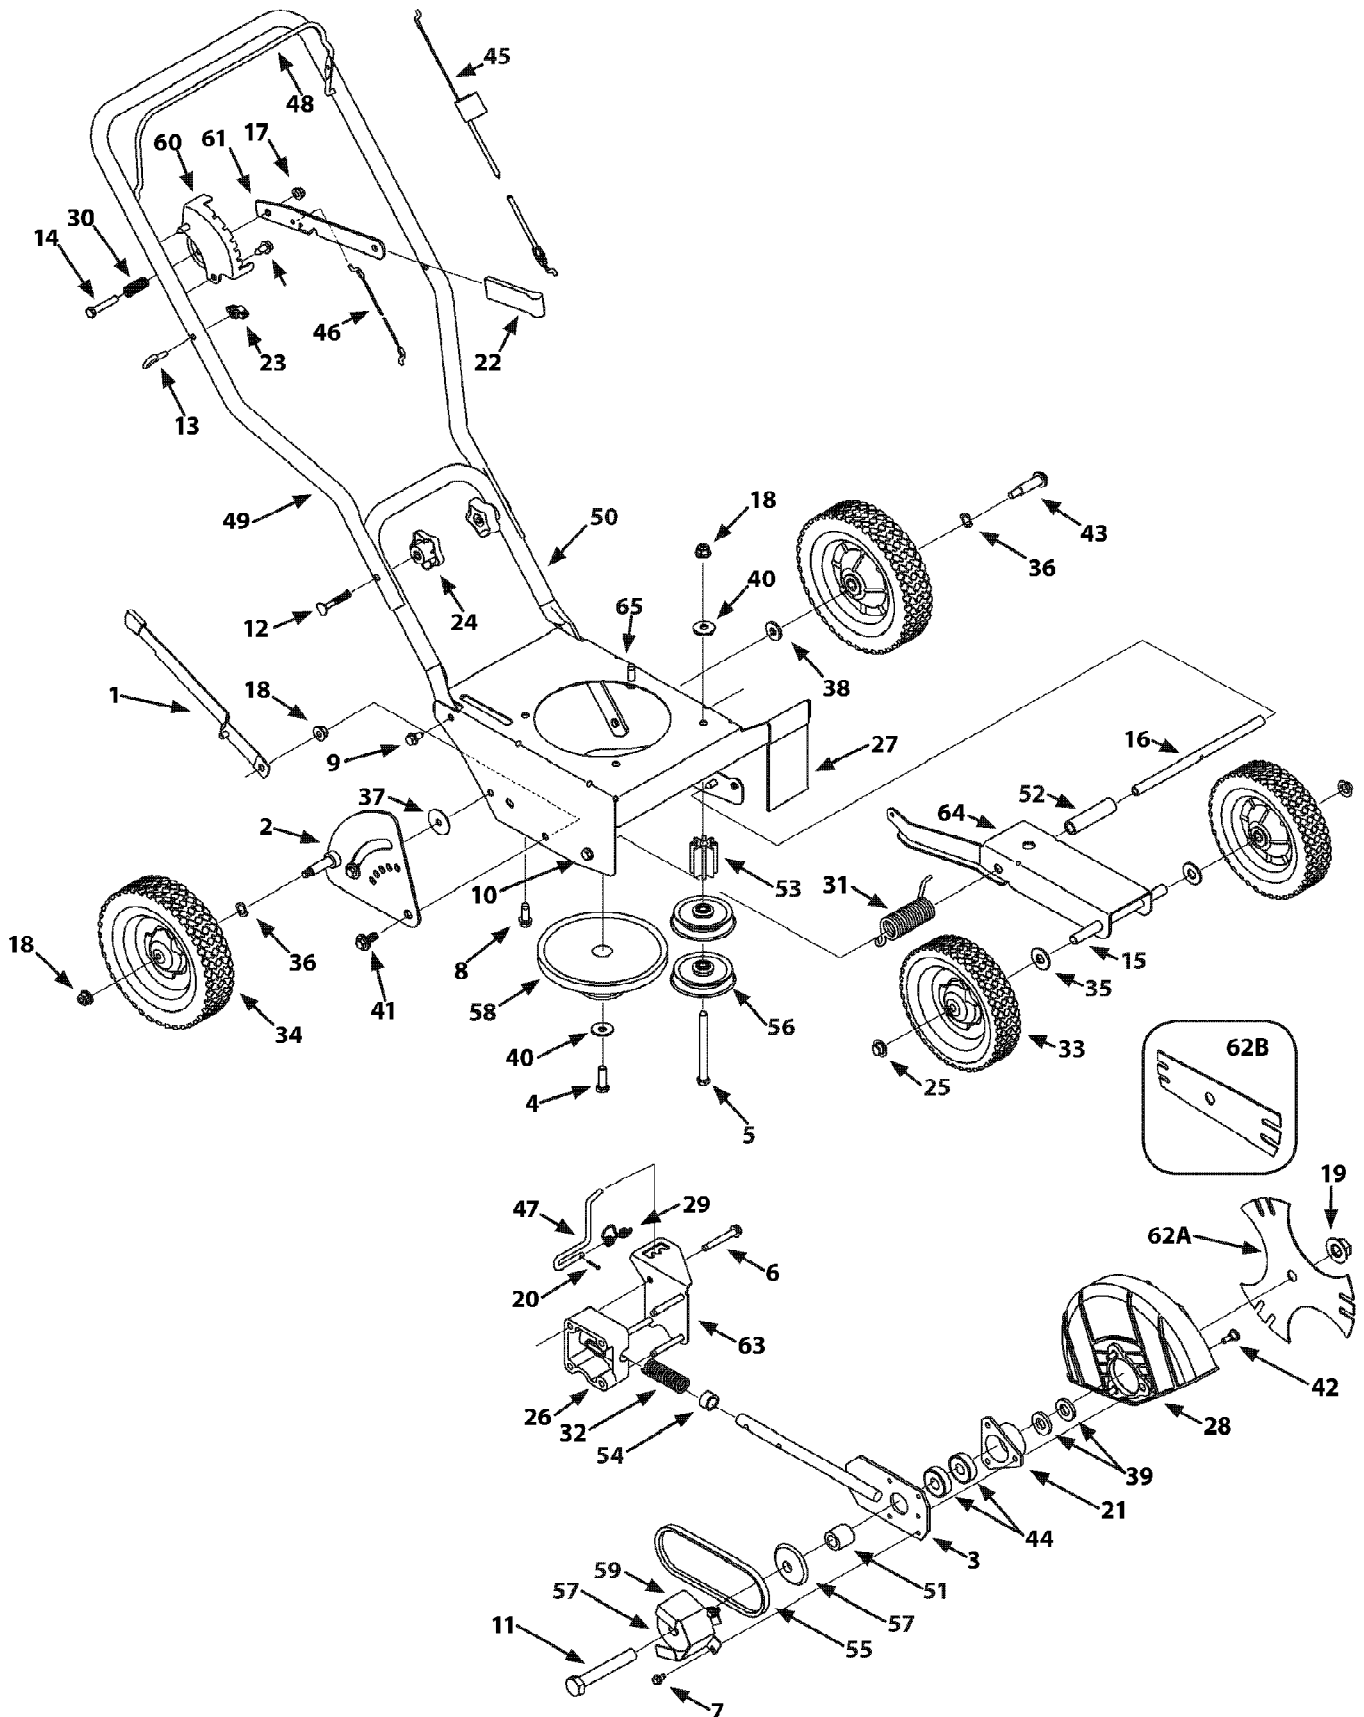

25B-554E011 (2010)
General Assembly

Page 1 of 7

Ref #	Part Number	Qty	S/P/F	Description
1	687-02022	1		Curb Height Adjustment Lever
2	687-02125A	1		Curb Height Adjuster Plate
3	687-02126	1		Blade Plate Assembly
4	710-0191	1	/P	Screw 3/8-24 x 1.25
5	710-0411	1	/P	Screw 3/8-16 x 4.00
6	710-04389	1		Hex Screw, 5/16-18
7	710-0599	1	/P	Self-tapping Screw, 1/4-20
8	710-0654A	1	/P	Screw, 3/8-16
9	710-0726	1	/P	Hex Screw, 5/16-12
10	710-0870	1	/P	Hex Screw 3/8-16 x .625
11	710-1143A	1	/P	Hex Screw, 5/8-18 x 4.0
12	710-1174	1	/P	Carriage Bolt, 5/16-18 x 2.0
13	710-1205	1	/P	Rope Guide (Eye Bolt)
14	710-3180	1	/P	Hex Screw, 5/16-18
15	711-04361	1		Axle Shaft .50x6.65
16	711-04440	1		Frame Spacer .50x9.25
17	712-04063	1	/P	Lock Flange Nut, 5/16-18
18	712-04065	1	/P	Flange Nut 3/8-16
19	712-0417A	1	/P	Flange Nut, 5/8-18
20	714-3010	1	/P	Clevis Pin 3/32 x .625
21	718-04012	1	/P	Bearing Cup
22	720-0142	1	/P	Grip
23	720-0279	1	/P	Wing Nut
24	720-04072A	1	/P	Star Knob
25	726-0299	1	/P	Push Cap 1/2" rod
26	931-04207	1	/P	Bearing Block
27	731-05063	1		Debris Guard
28	731-05064	1	/P	Blade Guard
29	732-0188A	1	/P	Double Torsion Spring
30	932-0369	1	/P	Compression Spring
31	732-04045	1		Torsion Spring
32	932-04169	1	/P	Compression Spring
33	734-1264	1	/P	Wheel 7 x 1.75 T-Tread
34	734-1268	1	/P	Wheel 8 x 1.75 T-Tread
35	936-0179	1	/P	Flat Washer 1/2 x 1.25 x .10
36	936-0232	1	/P	Wave Washer .531 x .781 x .013
37	736-0234	1	/P	Flat Washer, .385 x 1.5 x .075
38	736-0258	1	/P	Flat Washer .385 x 1.0 x .135
39	936-04088	1	/P	Flat Washer .635x1.24x.181
40	936-0452	1	/P	Bell Washer,.396 x 1.140
41	738-04149	1		Shoulder Screw, 3/8-16
42	738-0706C	1	/P	Shoulder Screw, 3.75 x .280 x 1/4-14
43	738-0929	1		Shoulder Screw, 3/8-16
44	941-0524	1	/P	Bearing, .625 ID x 1.57 OD
45	746-04035	1		Control Cable (Briggs & Stratton)
46	946-04036	1	/P	Wheel Adjustment Cable
47	747-04110	1		Blade Adjustment Rod
48	747-0976A-0637	1	/P	Bail Handle
49	749-04183-0637	1	/P	Upper Handle
50	749-04234-0637	1	/P	Lower Handle
51	950-04105	1	/P	Spacer, .63 x 1.12 x 1.06
52	750-04129	1		Spacer
53	950-04142	1	/P	Pulley Mount Spacer