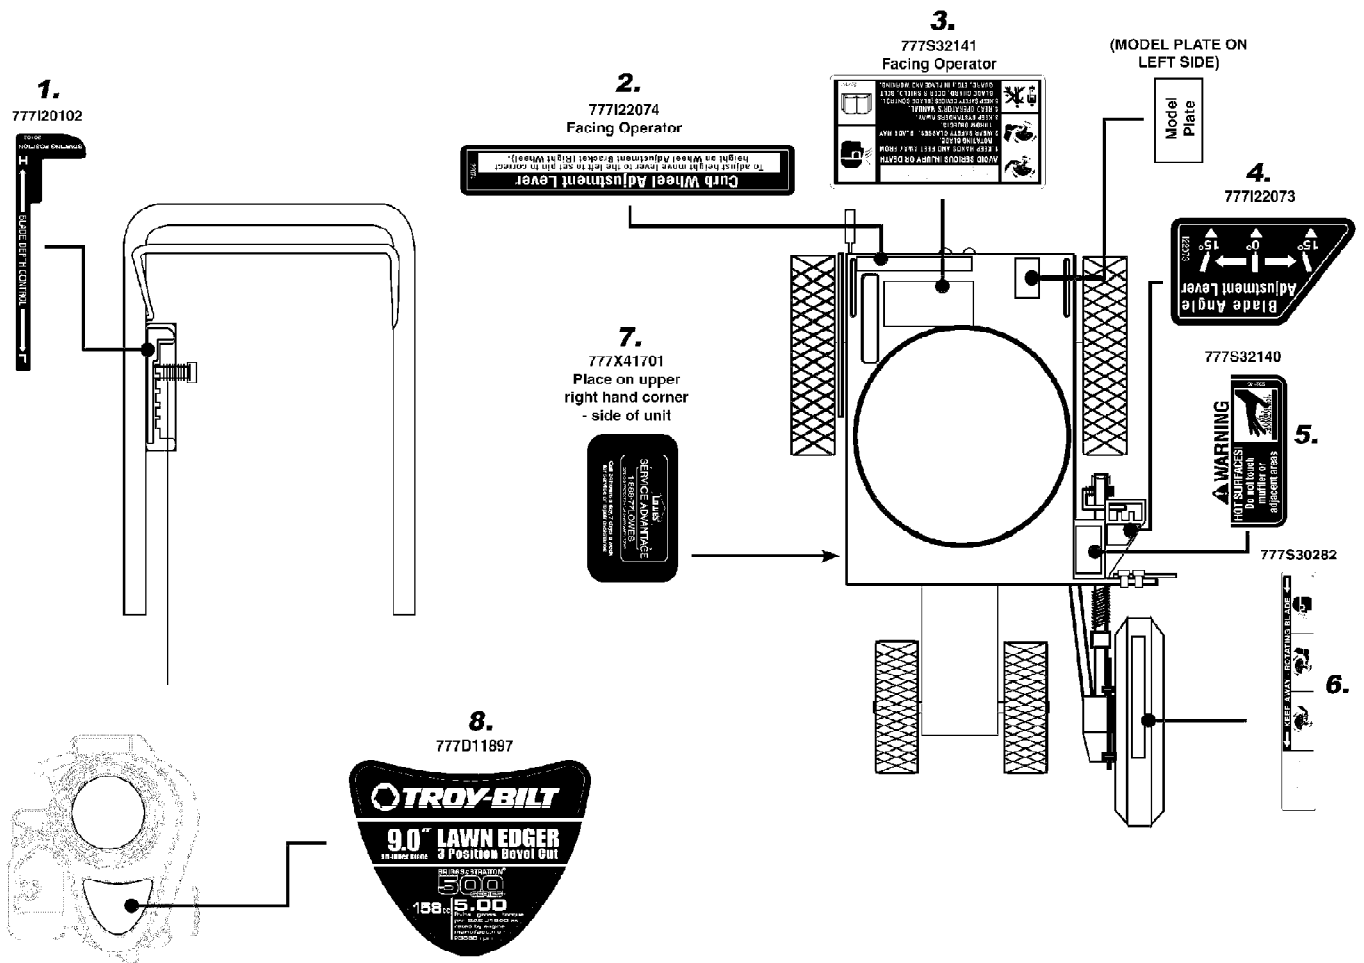

25B-554E011 (2008)
Label Map

Page 5 of 7

Ref #	Part Number	Qty	S/P/F	Description
1	777I20102	1		LBL:BLADE DEPTH CNTRL (EDGER)
2	777I22074	1		LBL:CURB WHEEL/ADJ LEVER
3	777S32141	1		LBL:EDGER:REAR:DANGER
4	777I22073	1		LBL:BLADE ADJ:EDGER
5	777S32140	1		LBL:MUFFLER:HOT SURF:WRN
6	777S30282	1		LBL:EDGR:BLD CVR SFTY(S30021)
7	777X41701	1		LBL:LOWES SERVICE ADVANTAGE (Model E011 Only)
8	777D11897	1		LBL:TROY BILT