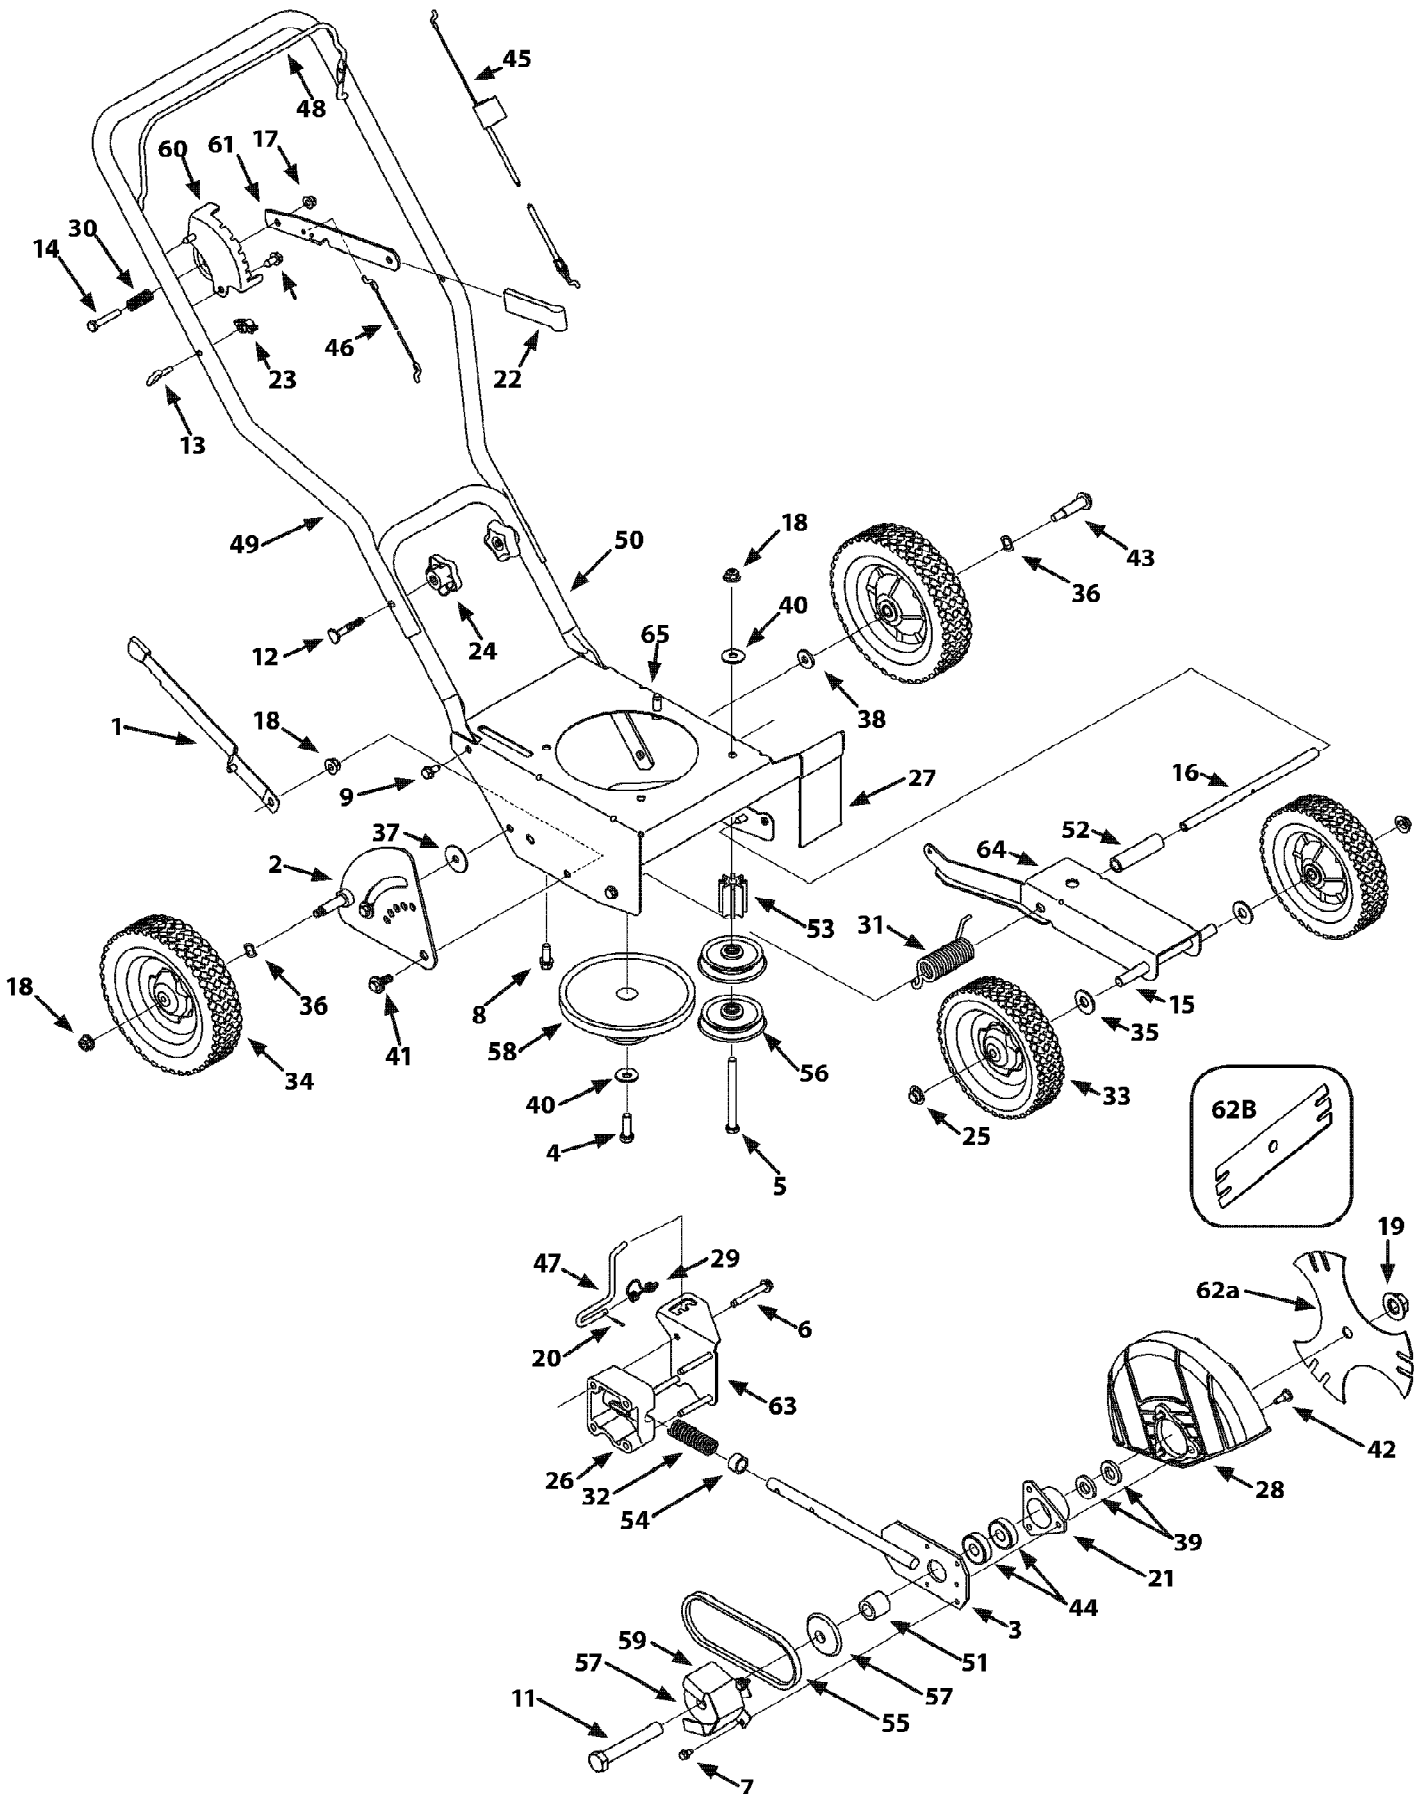

25B-554E011 (2008)
General Assembly

Page 1 of 7

Ref #	Part Number	Qty	S/P/F	Description
1	687-02022	1		Curb Height Adjustment Lever
2	687-02125A	1		Curb Height Adjuster Plate
3	687-02126	1		Blade Plate Assembly
4	710-0191	1	/P	Screw 3/8-24
5	710-0411	1	/P	Screw 3/8-16
6	710-04389	1		Hex Screw, 5/16-18
7	710-0599	1	/P	Self-Tapping Screw, 1/4-20
8	710-0654A	1	/P	Screw, 3/8-16
9	710-0726	1	/P	Hex Screw, 5/16-12
10	710-0870	1	/P	Hex Screw, 5/16-18
11	710-1143A	1	/P	Hex Screw, 5/8-18
12	710-1174	1	/P	Carriage Bolt, 5/16-18
13	710-1205	1	/P	Rope Guide (Eye Bolt)
14	710-3180	1	/P	Hex Screw, 5/16-18
15	711-04361	1		Axle Shaft .50 x 6.65
16	711-04440	1		Frame Spacer.50 x 9.25
17	712-04063	1	/P	Lock Flange Nut, 5/16-18
18	712-04065	1	/P	Flange Nut, 3/8-16
19	712-0417A	1	/P	Flange Nut, 5/8-18
20	714-3010	1	/P	Clevis Pin, 3/32 x .625
21	718-04012	1	/P	Bearing Cup
22	720-0142	1	/P	Grip
23	720-0279	1	/P	Wing Nut
24	720-04072	1	S	Star Knob
25	726-0299	1	/P	Push Cap 1/2" Rod
26	731-04207	1	S	Bearing Block
27	731-05063	1		Debris Guard
28	731-05064	1	/P	Blade Guard
29	732-0188A	1	/P	Double Torsion Spring
30	732-0369	1	S	Compression Spring
31	732-04045	1		Torsion Spring
32	732-04169	1	S	Compression Spring
33	734-1264	1	/P	Front Wheel 7x 1.75 T-Tread
34	734-1268	1	/P	Rear Wheel 8 x 1.75 T-Tread
35	736-0179	1	S	Flat Washer, 1/2 x 1.25 x .10
36	736-0232	1	S	Wave Washer .531 x .781 x .013
37	736-0234	1	/P	Flat Washer, .385 x 1.5 x .075
38	736-0258	1	/P	Flat Washer, .385 x 1.0 x .135
39	736-04088	1	S	Flat Washer, .635 x 1.24 x .181
40	736-0452	1	S	Bell Washer, .396 x 1.140
41	738-04149	1		Shoulder Screw, 3/8-16
42	738-0706C	1	/P	Shoulder Screw
43	738-0929	1		Shoulder Screw, 3/8-16
44	741-0524	1	S	Bearing, .625 ID x 1.57 OD
45	746-04035	1		Control Cable (Briggs & Stratton)
46	746-04036	1	S	Wheel Adjustment Cable
47	747-04110	1		Blade Adjustment Rod
48	747-0976A	1	S	Bail Handle
49	749-04183	1	S	Upper Handle
50	749-04234	1	S	Lower Handle
51	750-04105	1	S	Spacer, .63 x 1.12 x 1.06
52	750-04129	1		Spacer
53	750-04142	1	S	Pulley Mount Spacer