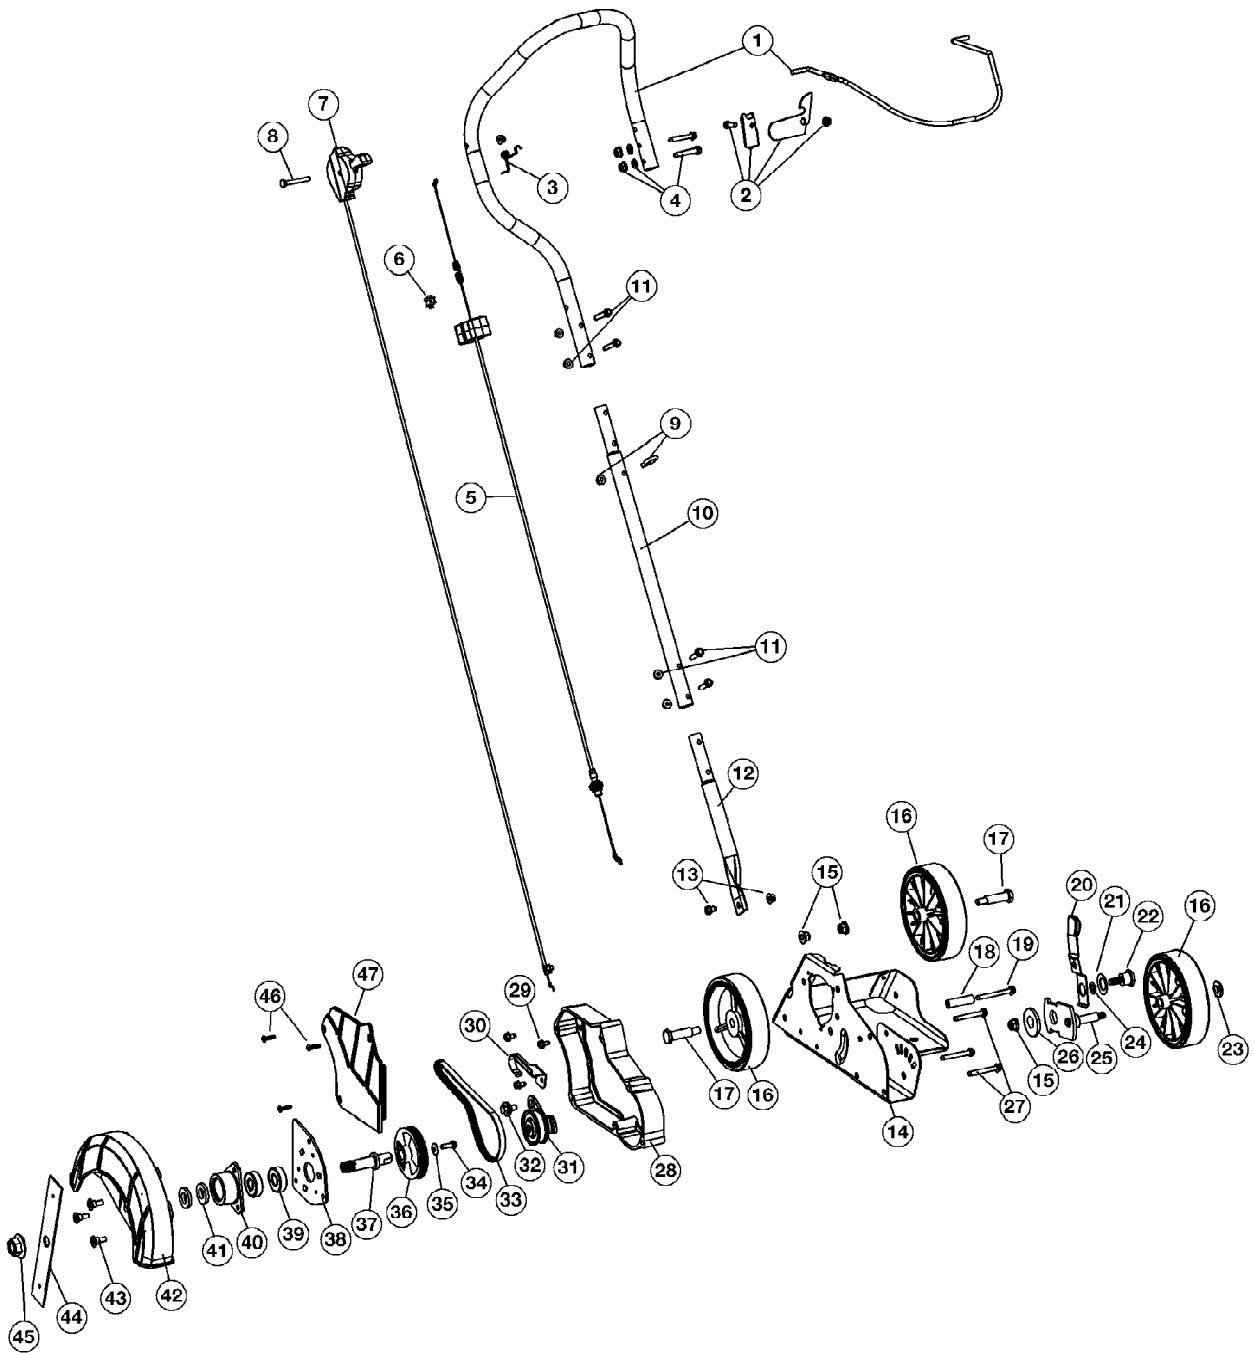

25B-515-966 TBE515 (2009)
Engine Assembly

Page 3 of 7

Ref #	Part Number	Qty	S/P/F	Description
49	753-04286	1		Recoil Spring
50	791-181079	1	S	Handle
51	791-611061	1		Rope Guide
52	753-05510	1		Starter Housing Assembly (Incl. Ref No. 3 & 43-51)
53	791-182396	1	S	Washer
54	753-05790	1	S	Drive Shaft Pulley
	753-05297	1	/P	Spark Arrestor Assembly Not shown
	753-05511	1		Shortblock Assembly (Incl. Ref No. 3-12, 14, 15, 17 & 24) Not shown

Ref #	Part Number	Qty	S/P/F	Description
1	753-05791	1		Handle Assembly (Incl. Ref No. 2-4)
2	753-05797	1		Lockout Lever Assembly
3	753-04043	1	/P	Bale Spring
4	753-05793	1		Lockout Hardware Assembly
5	753-05795	1		Tensioner Cable Assembly
6	791-182405	1	/P	Switch
7	753-05789	1		Throttle Assembly
8	753-05794	1		Throttle Hardware Assembly
9	753-05524	1		Starter Rope Guide Assembly
10	753-05787	1		Middle Handle Assembly (Incl. Ref No. 11)
11	753-05526	1		Handle Hardware Assembly
12	753-05557	1	S	Lower Handle
13	753-05528	1	S	Lower Handle Screw & Nut Assembly
14	753-05539	1		Edger Frame
15	753-05525	1	S	Lock Nut
16	753-05530	1	S	Wheel
17	753-05529	1	S	Wheel Bolt
18	753-05556	1	S	Spacer
19	753-05538	1	S	Spacer Screw
20	753-05531	1	S	Height Adjustment Lever Assembly
21	753-05532	1	S	Washer
22	753-05534	1	S	Shoulder Screw
23	753-05535	1	S	Nut
24	753-05533	1	S	Washer
25	753-05536	1	S	Pivot Arm
26	753-05537	1	S	Height Adjustment Spacer
27	753-05538	1	S	Spindle Plate Screw
28	753-05559	1	S	Spindle Spacer
29	753-05528	1	S	Screw
30	753-05553	1	S	Belt Retainer
31	753-05540	1		Idler Pulley Assembly
32	753-05541	1	S	Shoulder Screw
33	753-05560	1	S	Belt
34	753-05554	1	S	Screw
35	753-05555	1	S	Washer
36	753-05542	1	S	Pulley
37	753-05543	1		Blade Spindle
38	753-05544	1		Spindle Plate
39	753-05550	1	S	Bearing
40	753-05545	1	S	Bearing Cup
41	753-05546	1	S	Washer
42	753-05547	1	S	Blade Guard
43	753-05548	1	S	Screw
44	753-05562	1	S	Edger Blade
45	753-05549	1	S	Nut
46	753-04595	1	S	Screw
47	753-05552	1	S	Belt Cover