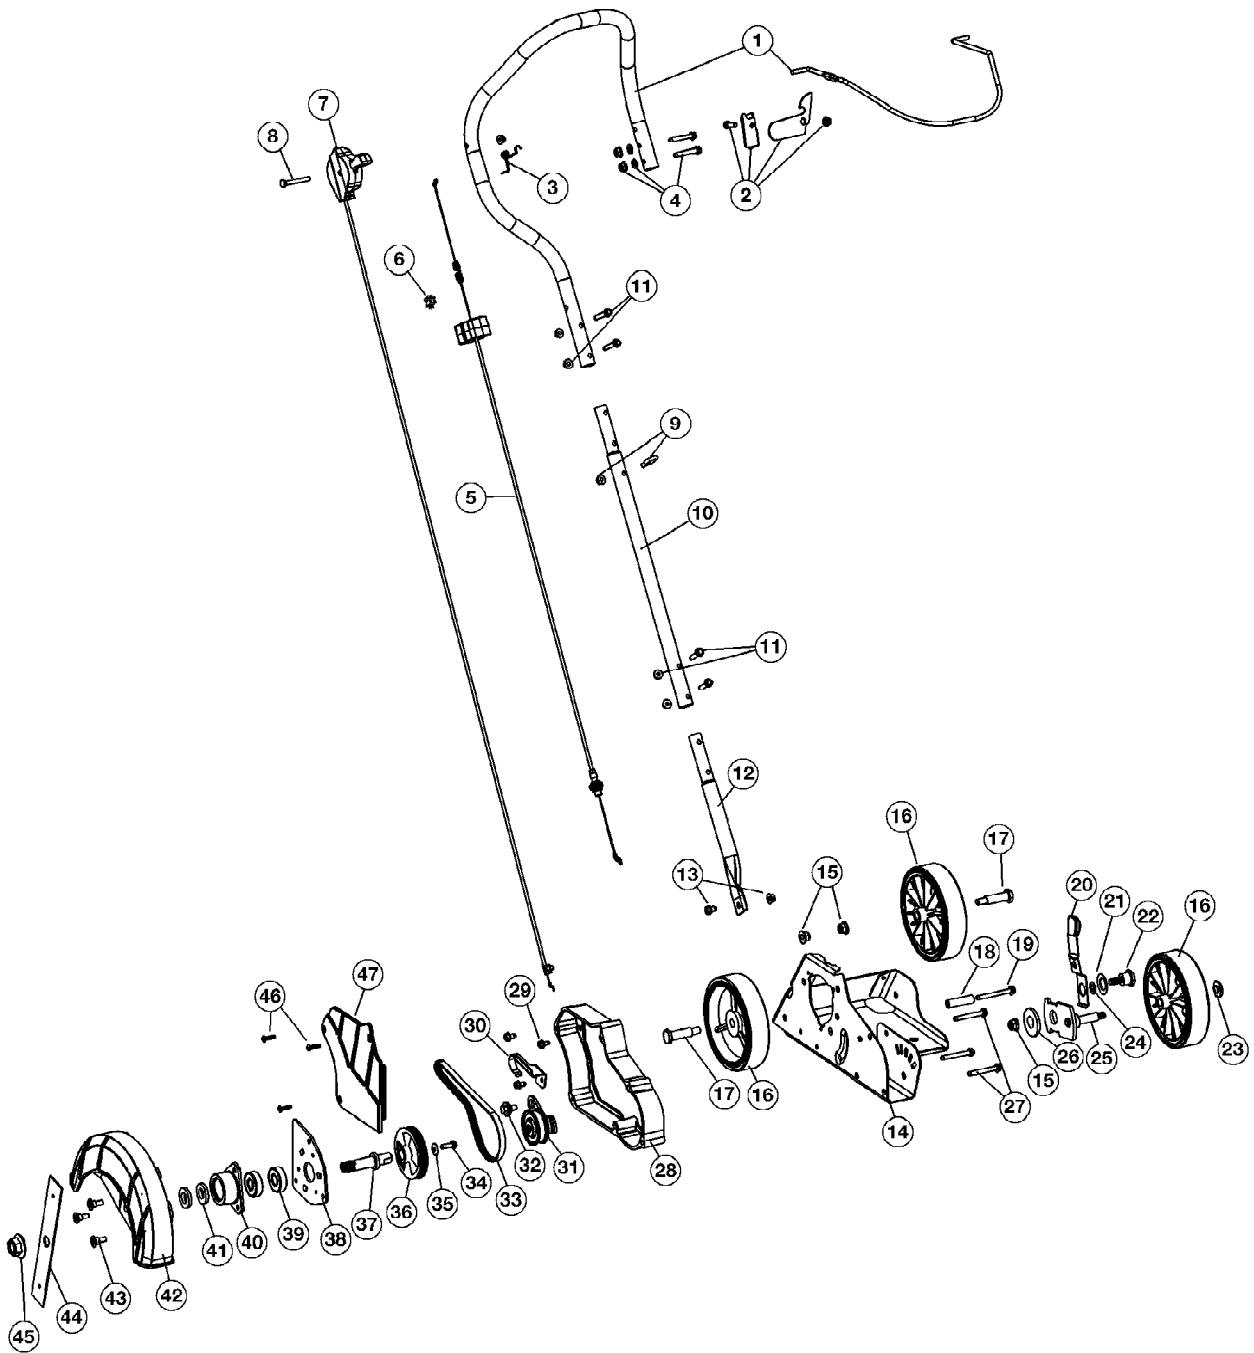

25B-515-966 TBE515 (2008)  
Engine Assembly

Page 3 of 7

Ref #	Part Number	Qty	S/P/F	Description
49	753-04286	1		Recoil Spring
50	791-181079	1	S	Handle
51	791-611061	1		Rope Guide
52	753-05510	1		Starter Housing Assembly (Incl. Ref No. 3 & 43-51)
53	791-182396	1	S	Washer
54	753-05790	1	S	Drive Shaft Pulley
	753-05297	1	/P	Spark Arrestor Assembly Not shown
	753-05511	1		Shortblock Assembly (Incl. Ref No. 3-12, 14, 15, 17 & 24) Not shown

Ref #	Part Number	Qty	S/P/F	Description
1	753-05791	1		Handle Assembly (Incl. Ref No. 2-4)
2	753-05797	1		Lockout Lever Assembly
3	753-04043	1	/P	Bale Spring
4	753-05793	1		Lockout Hardware Assembly
5	753-05795	1		Tensioner Cable Assembly
6	791-182405	1	/P	Switch
7	753-05789	1		Throttle Assembly
8	753-05794	1		Throttle Hardware Assembly
9	753-05524	1		Starter Rope Guide Assembly
10	753-05787	1		Middle Handle Assembly (Incl. Ref No. 11)
11	753-05526	1		Handle Hardware Assembly
12	753-05557	1	S	Lower Handle
13	753-05528	1	S	Lower Handle Screw & Nut Assembly
14	753-05539	1		Edger Frame
15	753-05525	1	S	Lock Nut
16	753-05530	1	S	Wheel
17	753-05529	1	S	Wheel Bolt
18	753-05556	1	S	Spacer
19	753-05538	1	S	Spacer Screw
20	753-05531	1	S	Height Adjustment Lever Assembly
21	753-05532	1	S	Washer
22	753-05534	1	S	Shoulder Screw
23	753-05535	1	S	Nut
24	753-05533	1	S	Washer
25	753-05536	1	S	Pivot Arm
26	753-05537	1	S	Height Adjustment Spacer
27	753-05538	1	S	Spindle Plate Screw
28	753-05559	1	S	Spindle Spacer
29	753-05528	1	S	Screw
30	753-05553	1	S	Belt Retainer
31	753-05540	1		Idler Pulley Assembly
32	753-05541	1	S	Shoulder Screw
33	753-05560	1	S	Belt
34	753-05554	1	S	Screw
35	753-05555	1	S	Washer
36	753-05542	1	S	Pulley
37	753-05543	1		Blade Spindle
38	753-05544	1		Spindle Plate
39	753-05550	1	S	Bearing
40	753-05545	1	S	Bearing Cup
41	753-05546	1	S	Washer
42	753-05547	1	S	Blade Guard
43	753-05548	1	S	Screw
44	753-05562	1	S	Edger Blade
45	753-05549	1	S	Nut
46	753-04595	1	S	Screw
47	753-05552	1	S	Belt Cover