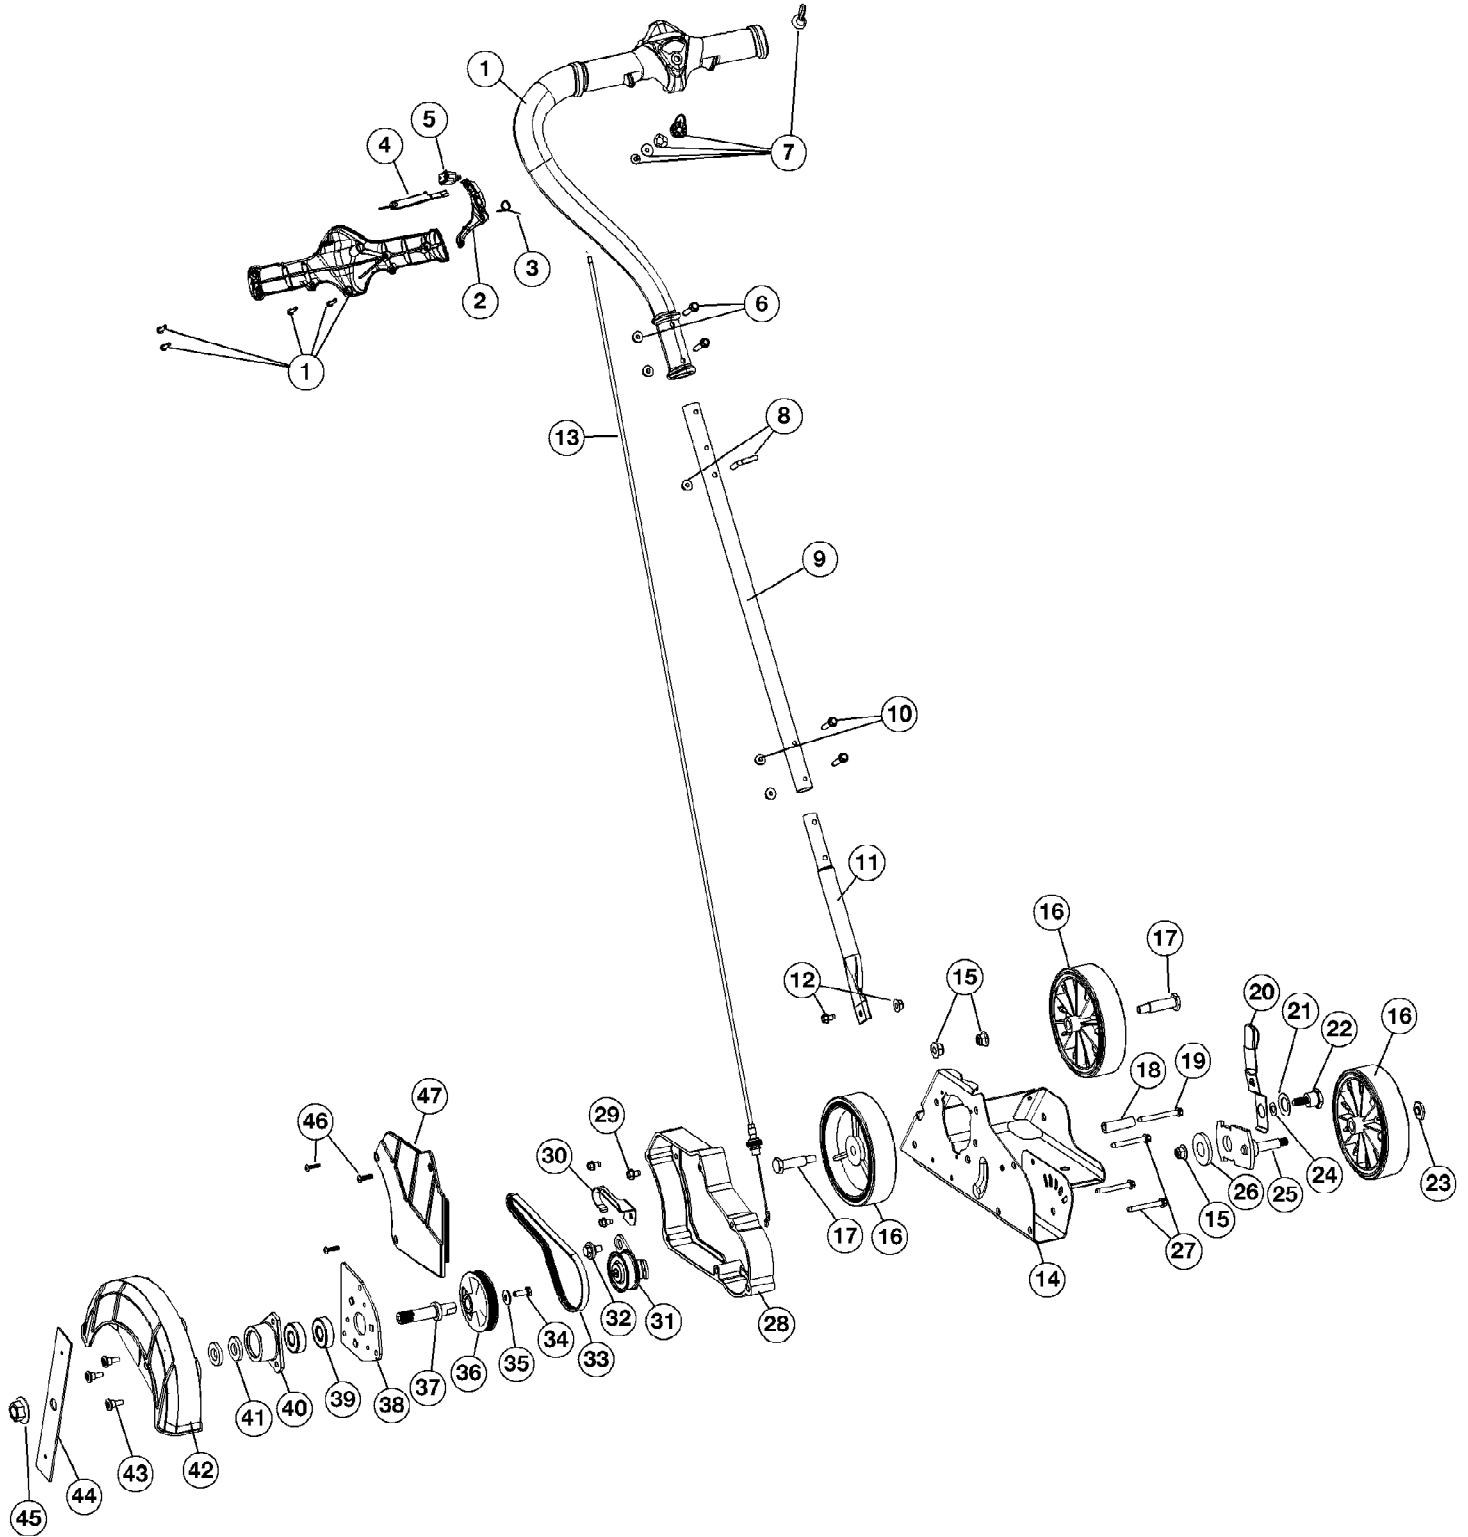

25A-515-966 TBE515 (2007)
 Engine Assembly Oct.2007 & After

Page 3 of 10

Ref #	Part Number	Qty	S/P/F	Description
49	753-04286	1		Recoil Spring
50	791-181079	1	S	Handle
51	791-611061	1		Rope Guide
52	753-05510	1		Starter Housing Assembly (includes 3 & 43-51)
53	791-182396	1	S	Washer
54	756-04269	1	/P	Drive Shaft Pulley
55	746-04354	1		Throttle Cable
	753-05297	1	/P	Spark Arrestor Assembly Items Not Shown
	753-05511	1		Shortblock Assembly (includes 3-12, 14, 15, 17 & 24) Items Not Shown

25A-515-966 TBE515 (2007)
 Engine Assembly Oct.2007 & Before

Page 6 of 10

Ref #	Part Number	Qty	S/P/F	Description
49	753-04286	1		Recoil Spring
50	791-181079	1	S	Handle
51	791-611061	1		Rope Guide
52	753-05262	1		Starter Housing Assembly (includes 3 & 43-51)
53	791-182396	1	S	Washer
54	756-04269	1	/P	Drive Shaft Pulley
55	746-04354	1		Throttle Cable
	753-05297	1	/P	Spark Arrestor Assembly Items Not Shown
	753-05511	1		Shortblock Assembly (includes 3-12, 14, 15, 17 & 24) Items Not Shown