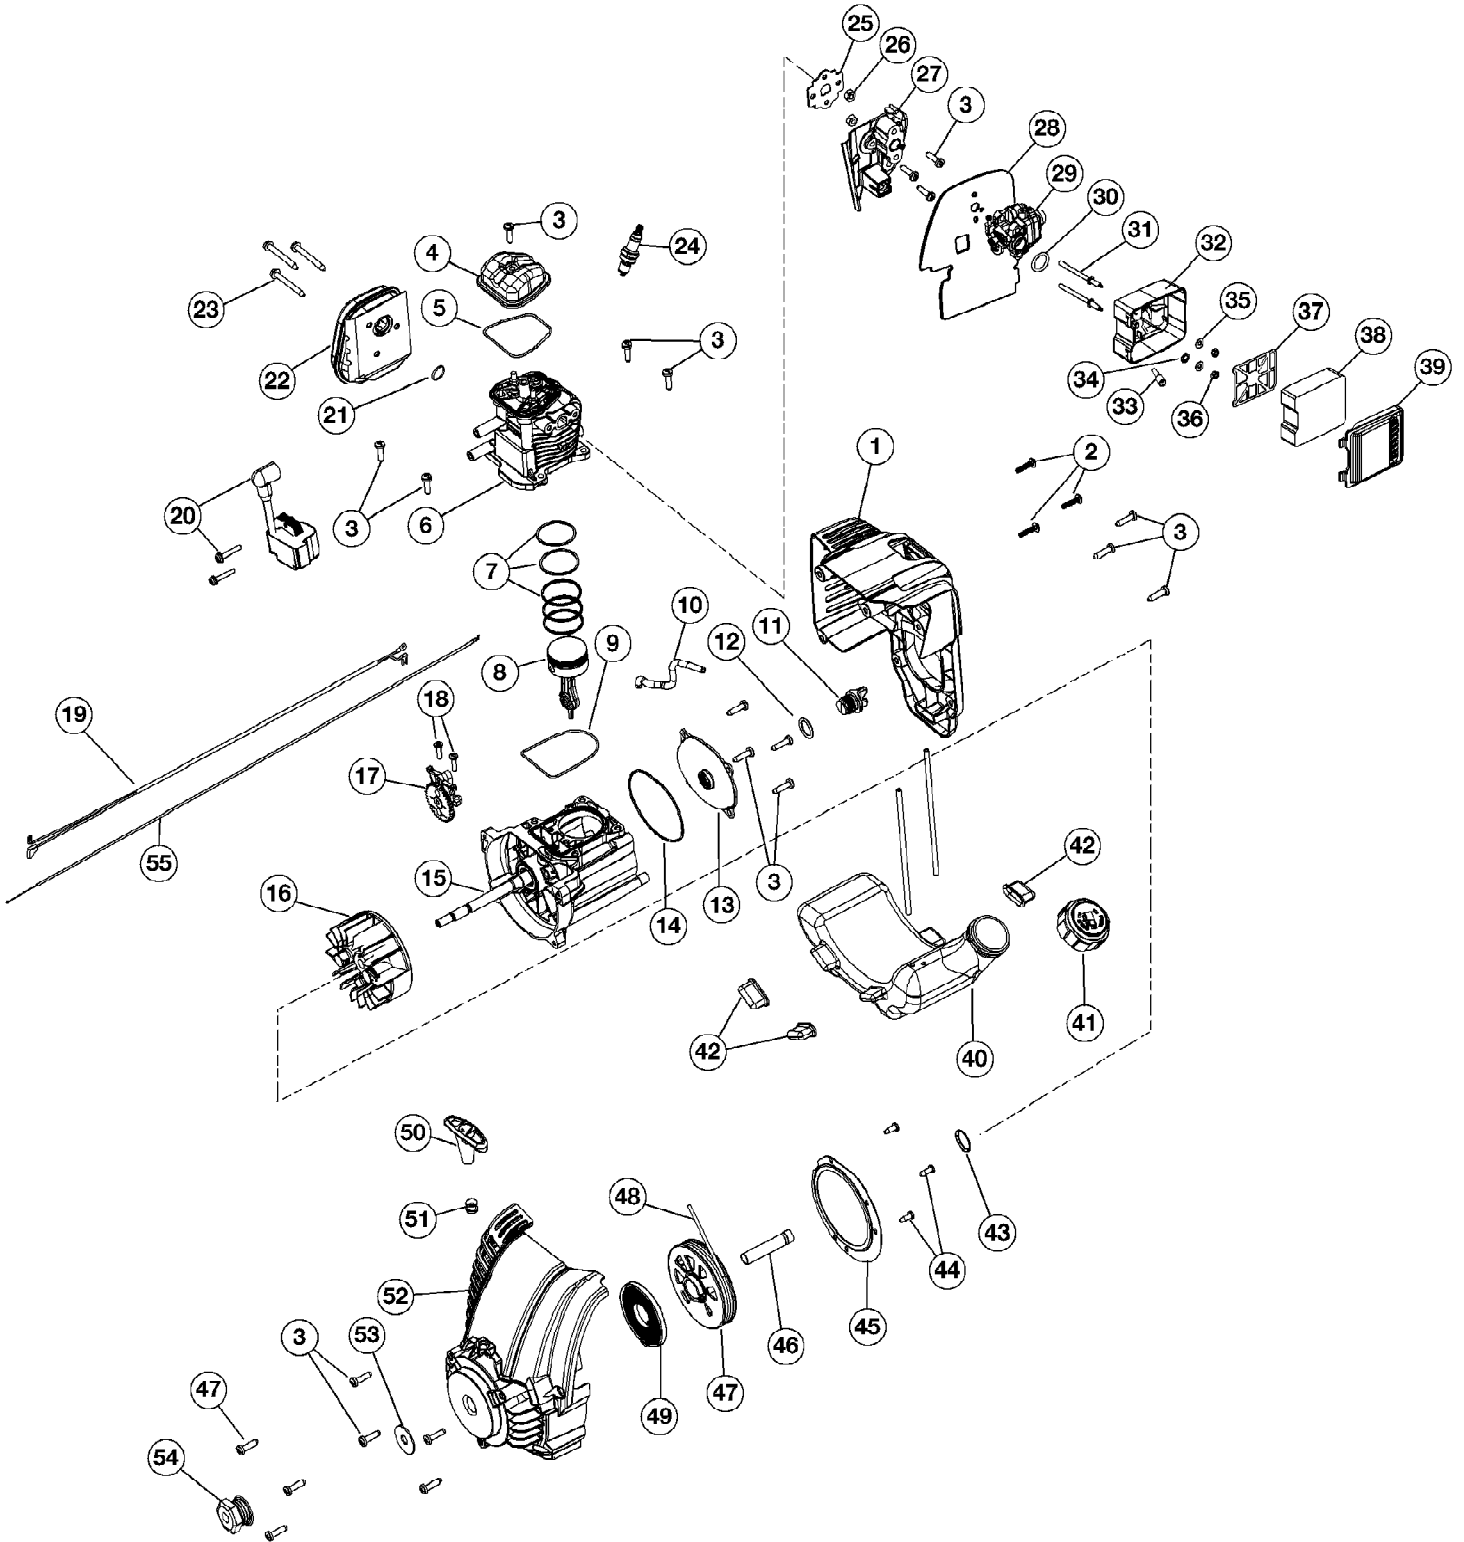

25A-515-966 TBE515 (2007)
Engine Assembly Oct.2007 & Before

Ref #	Part Number	Qty	S/P/F	Description
1	753-05206	1		Engine Cover Assembly (includes 2 & 3)
2	753-04595	1	S	Cover Screw
3	753-05377	1	S	Screw
4	753-05209	1		Rocker Cover
5	753-05210	1	S	Rocker Cover O-Ring
6	753-05228	1		Cylinder Assembly (includes 3, 5 & 9)
7	753-05229	1		Piston Ring Assembly
8	753-05230	1		Piston Assembly (includes 7)
9	753-05232	1		Cylinder O-Ring
10	791-182379	1	/P	Breather Hose
11	753-05236	1	S	Oil Plug (includes 12)
12	791-182290	1		Oil Plug O-Ring
13	753-05237	1		Crankcase Cover
14	753-05238	1		Crankcase Cover O-ring
15	753-05503	1	/P	Crankcase Assembly (includes 9, 10, 14 & 16)
16	753-05240	1	/P	Flywheel Assembly
16	914-04016	1	/P	Woodruff Key.125 x .375 Not shown
17	753-05241	1		Cam Bracket Assembly (includes 18)
18	753-05242	1	S	Cam Bracket Screw
19	753-05504	1		Lead Wires
20	753-05243	1	S	Module Assembly
21	753-05244	1		Muffler Gasket
22	753-05245	1		Muffler Assembly (includes 21 & 23)
23	753-05246	1	S	Muffler Screw
24	753-05255	1		Spark Plug
25	753-05247	1		Insulator Gasket
26	753-05248	1	S	Nut
27	753-05249	1		Insulator (includes 28)
28	753-05366	1	/P	Carburetor Gasket
29	753-05251	1		Carburetor w/Primer
30	753-04030	1		O-Ring
31	753-05507	1	S	Air Filter Mounting Screw
32	753-05505	1		Air Cleaner Cover Assembly (includes 33, 34 & 37-39)
33	791-182097	1		Breather Tube
34	791-181000	1		Grommet Washer
35	791-182409	1		Washer
36	753-04993	1	S	Nut
37	753-182657	1		Air Filter Plate
38	753-05506	1		Air Filter
39	791-182659	1		Air Filter Cover
40	753-05256	1	/P	Fuel Tank Assembly w/Fuel Lines (includes 41)
41	753-1229	1		Fuel Cap
42	753-05259	1		Fuel Tank Pads
43	753-05260	1	S	Push Nut
44	753-1202	1		Pressure Plate Screw
45	753-05074	1		Pressure Plate (includes 44)
46	753-05078	1	S	Spacer
47	753-05435	1	/P	Starter Assembly (includes 48)
48	753-05509	1		Rope