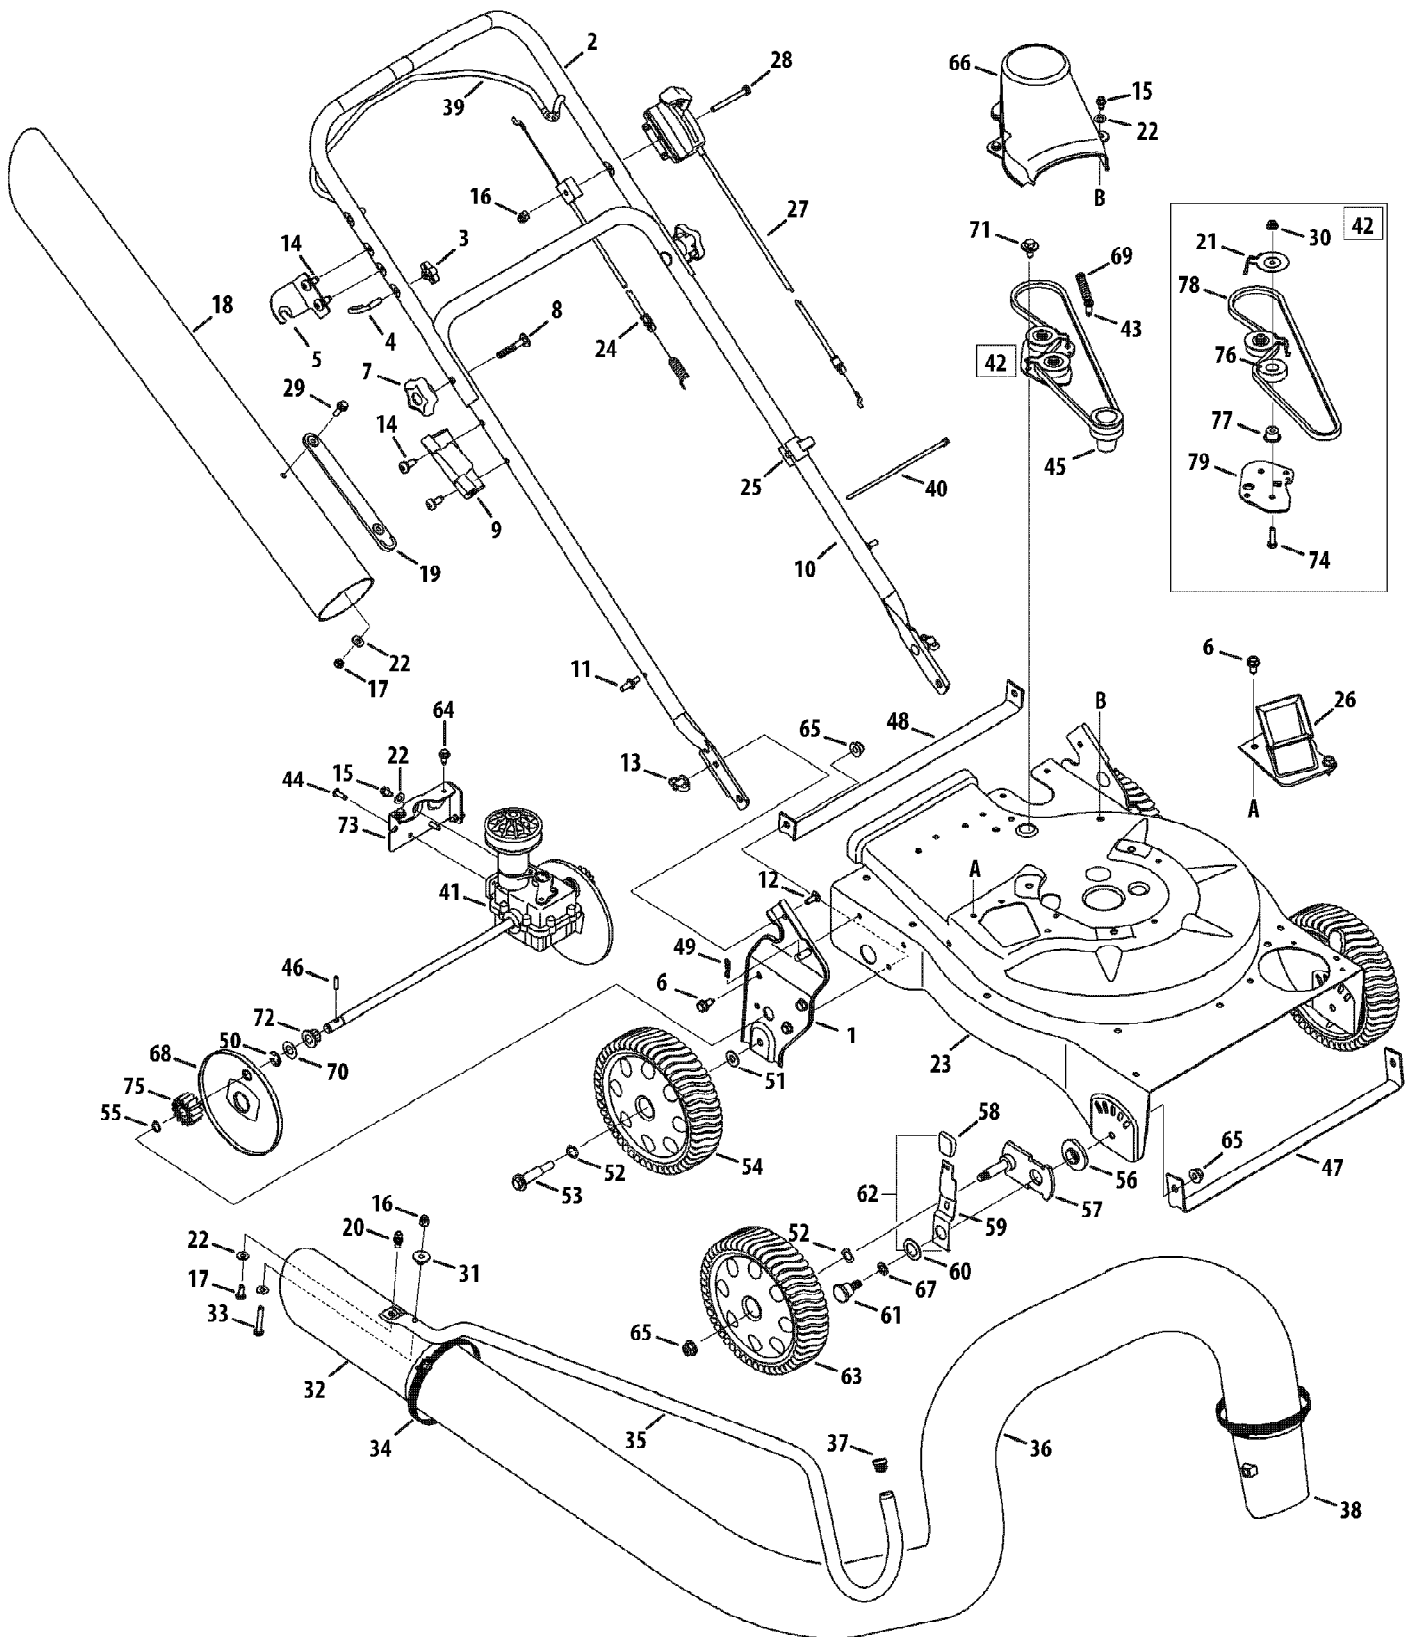

24B-070J766 CSV070 Chipper Shredder Vac (2008)
General Assembly

Ref #	Part Number	Qty	S/P/F	Description
1	681-0156A	1	S	Handle Bracket Ass'y RH
1	681-0155A	1	S	Handle Brkt Ass'y LH (Not Shown)
2	749-04163	1		Upper Handle
3	720-0279	1	/P	Knob
4	710-1205	1	/P	Eye Bolt
5	781-1056	1	S	Upper Handle Bracket
6	710-0726	1	/P	Hex Cap Screw, 5/16-12 x.750
7	720-04072	1	S	Handle Knob, 5/16-18
8	710-1174	1	/P	Carriage Bolt
9	731-04911	1		Nozzle Handle Clip
10	749-04165	1	S	Lower Handle
11	711-1293	1	/P	Studs
12	710-0703	1	/P	Carriage Screw, 1/4-20 x.75
13	712-0397	1	S	Wing Nut, 1/4-20
14	710-1611B	1	/P	TT Screw, 5/16-18 x .750
15	710-0599	1	/P	Screw, 1/4-20 x .500
16	712-0442	1	S	Cap Lock Nut, 1/4-20
17	712-0291	1	S	Hex Lock Nut, 1/4-20
18	731-06445	1		Hose Extension
19	723-04008A	1	/P	Chute Strap
20	711-04069	1	S	Pin
21	782-7598	1		Belt Keeper
22	736-3020	1	S	Flat Washer.271 ID x.630 OD
23	781-04266	1		Upper Flail Housing
24	746-04156	1		Drive Control Cable
25	731-1820	1	/P	Cable Guide
26	681-04088	1		Chipper Chute Assembly
27	746-04155	1		Speed Control Cable
28	710-1122	1	/P	Hex Screw, 1/4-20 x 2.50
29	710-04666	1		Screw, 1/4-20 x .75
30	712-04064	1	/P	Flange Lock Nut, 1/4-20
31	748-0457	1		Spacer
32	731-2478	1		Hose Nozzle
33	710-3288	1		Hex Cap Screw, 1/4-20 x 2.625
34	723-0295	1	/P	Adjustment Clamp
35	749-1270A	1	/P	Nozzle Handle
36	764-0648A	1	/P	Vacuum Hose
37	720-0369	1		Handle Plug
38	731-2292	1		Hose Adapter
39	747-04305A	1		Drive Control
40	725-0157	1	/P	Cable Tie
41	618-04460	1	S	Transmission Assembly
42	681-04027	1		Idler Assembly (Incl. Ref.# 74-80)
43	710-1650	1	/P	Shoulder Screw, #12-24 x .30 x .46
44	710-1220	1	/P	Screw, #12-16 x .750
45	711-04245	1	S	Impeller Hub
46	715-0221	1	S	Dowel Pin
47	781-04082	1	S	Front Wheel Support Brace
48	781-04081	1	S	Rear Wheel Support Brace
49	714-0104	1	S	Cotter Pin
50	716-0104	1	S	E-Ring
51	736-3004	1	S	Flat Washer, .406 x .875 x .105
52	736-0232	1	S	Wave Washer, .531 ID x.781 OD