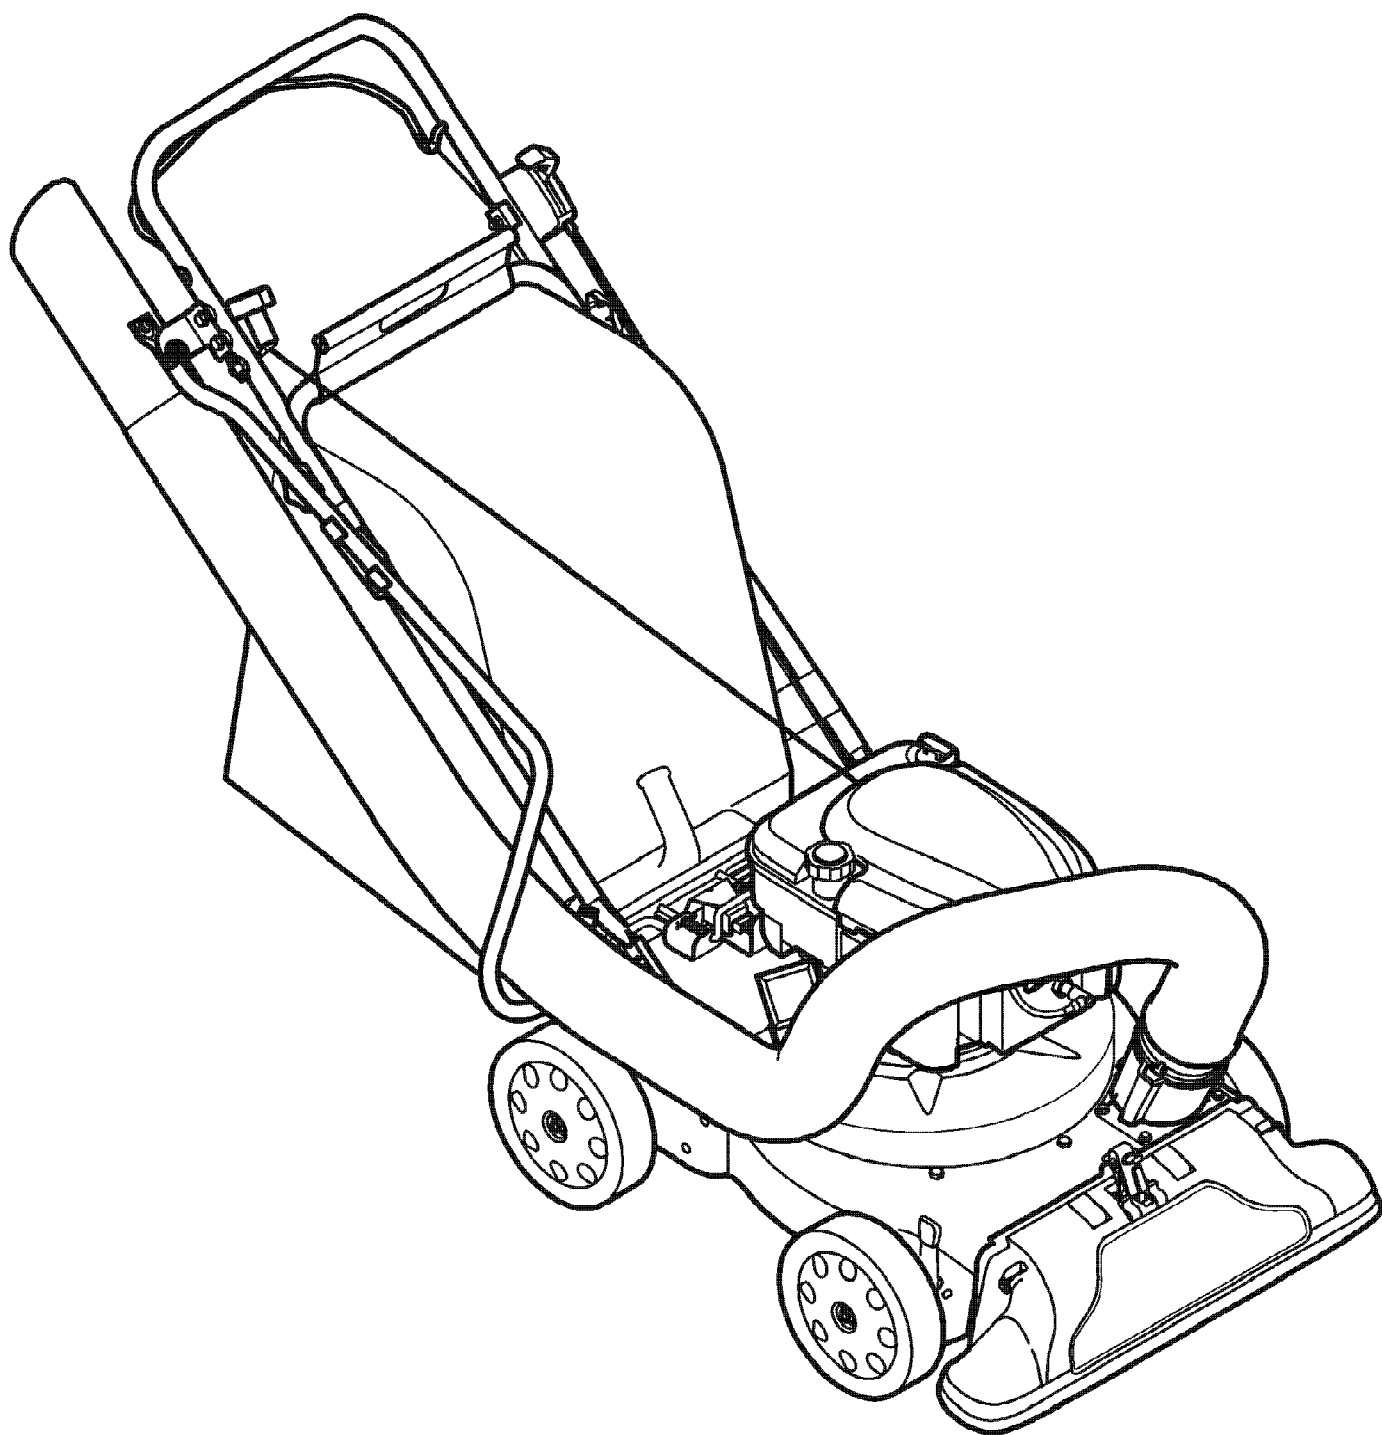

Ref #	Part Number	Qty	S/P/F	Description
1	777S32432	1		LABEL-CSV DANGER
2	777S33123	1		LABEL-CSV BLADES DANGER
3	777I22840	1		LABEL-CSV NOZZLE TROY
4	777D12665	1		LABEL-CSV:SHD/XVS:TBILT
5	777I22416	1		LABEL-HANDLE
6	777I22415	1		LABEL-HANDLE