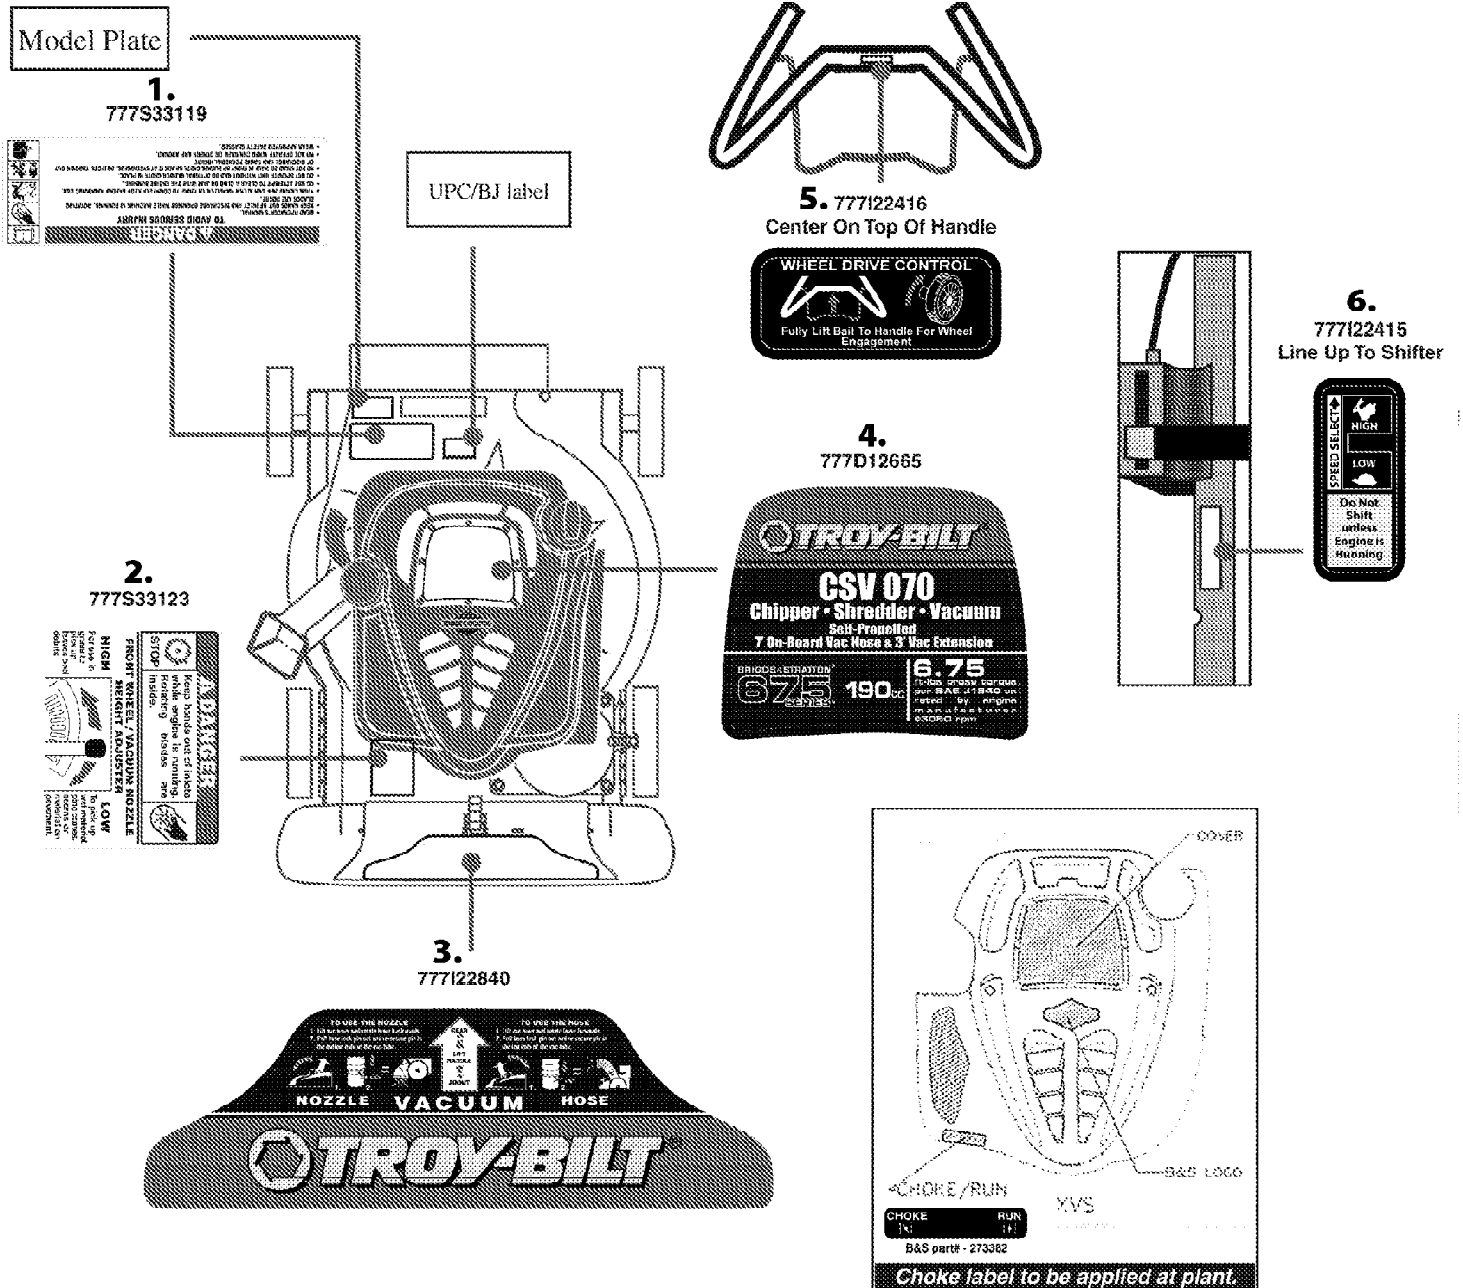

24B-070J766 CSV070 Chipper Shredder Vac (2008)
Impeller Assembly

Page 6 of 10

Ref #	Part Number	Qty	S/P/F	Description
53	732-3035	1	S	Compression Spring
54	711-1571	1		Clevis Pin
55	710-0599	1	/P	Screw, 1/4-20 x .500
56	736-3020	1	S	Flat Washer, .271 ID x.630 OD
	723-0400	1	/P	Safety Glasses (Not Shown)