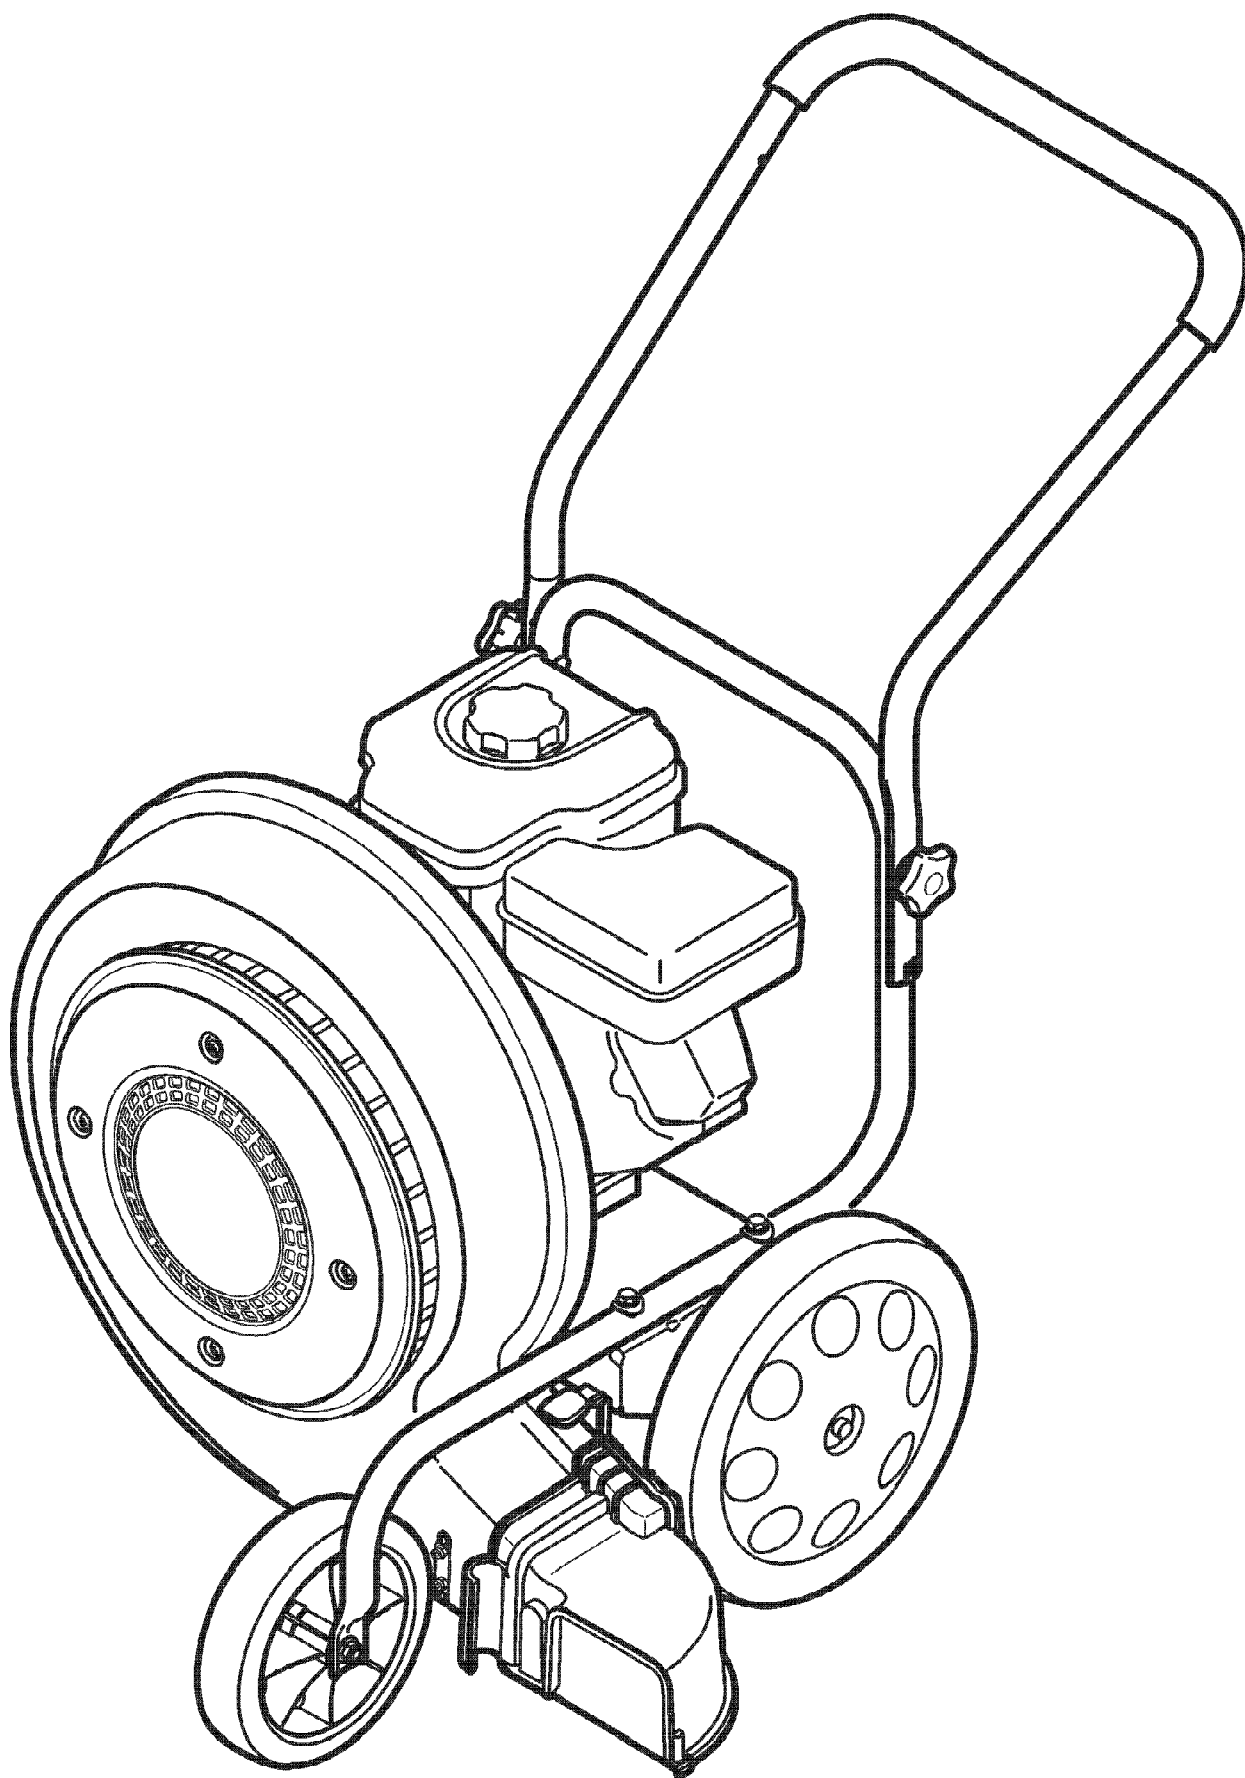

Ref #	Part Number	Qty	S/P/F	Description
1	749-04292-0638	1	/P	Lower Handle Assembly
2	710-04605	1		Hex Screw, 5/16-18 x 1.50
3	710-0487	1	/P	Carriage Screw, 5/16-18 x 2.00
4	720-04072	1	S	Star Knob, 5/16-18
5	720-04091	1		Foam Grip, .970 x 25
6	781-04165-0638	1		Back Plate
7	936-0451	1	/P	Saddle Washer, .320 x .93 x .060
8	749-04291-0638	1		Upper Handle
9	734-04033	1	/P	Wheel, 8 x 2
10	734-04019	1		Wheel, 12"
11	712-04065	1	/P	Flange Lock Nut, 3/8 -16
12	726-0299	1	/P	Push Cap, 1/2"
13	936-0504	1	/P	Wave Washer, .510 x .750 x .017
14	738-0213	1	/P	Shoulder Screw, .498 x 1.445
15	781-04212-0637	1	/P	Guide Plate
16	710-04373A	1		Hex Screw, 12-16 x .75
17	731-05664	1		Blower Cover
18	631-04253	1		Chute Assembly
19	781-04175-0638	1		Chute Plate
20	631-04213	1		Impeler Assembly
21	712-1254	1		Hex Screw, 3/8 -24 x 2.25
22	936-0217	1	/P	Lock Washer, 3/8
23	731-05592	1		Blower Housing
24	681-04067-0638	1	S	Frame
25	710-0654A	1	/P	Sems Screw, 3/8 -16 x 1.000
26	712-04063	1	/P	Flange Lock Nut, 5/16-18
27	781-04181-0638	1		Lever Lever
28	710-0237	1	/P	Hex Bolt, 5/16-24 x .625
29	710-3008	1	/P	Hex Bolt, 5/16-18 x .75
30	712-04035	1		Hex Lock Nut, #8-32
31	712-04064	1	/P	Flange Lock Nut, 1/4-20
32	720-0426	1	/P	Height Adjustment Knob
33	731-05644	1		Louver Plate
34	932-3042	1		Comp. Spring, .515 x .641 x .95
35	736-0242	1	/P	Bell Washer, .340 x .872 x .060
36	738-04222	1		Shoulder Screw, .437 x .50 x 1/4-20
37	738-04223	1		Shoulder Screw, .18 x 4.8 x 8-32

Line-up label to notch on unit

24A-672G066 Jet Sweep Blower (2008)
Label Map

Page 4 of 6

Ref #	Part Number	Qty	S/P/F	Description
777S33114	777S33114	1		LABEL-JETSWEP:TPBLWRHSG:DNGR
777D12651	777D12651	1		LABEL-JTSWP:FRNT:TBILT
777S32904	777S32904	1		LABEL-LOUVER LEVER JET SWEEP
777X43244	N/A	1		LABEL-LOWES:SERVICELBL
777S32905	777S32905	1		LABEL-BLOWER CHUTE