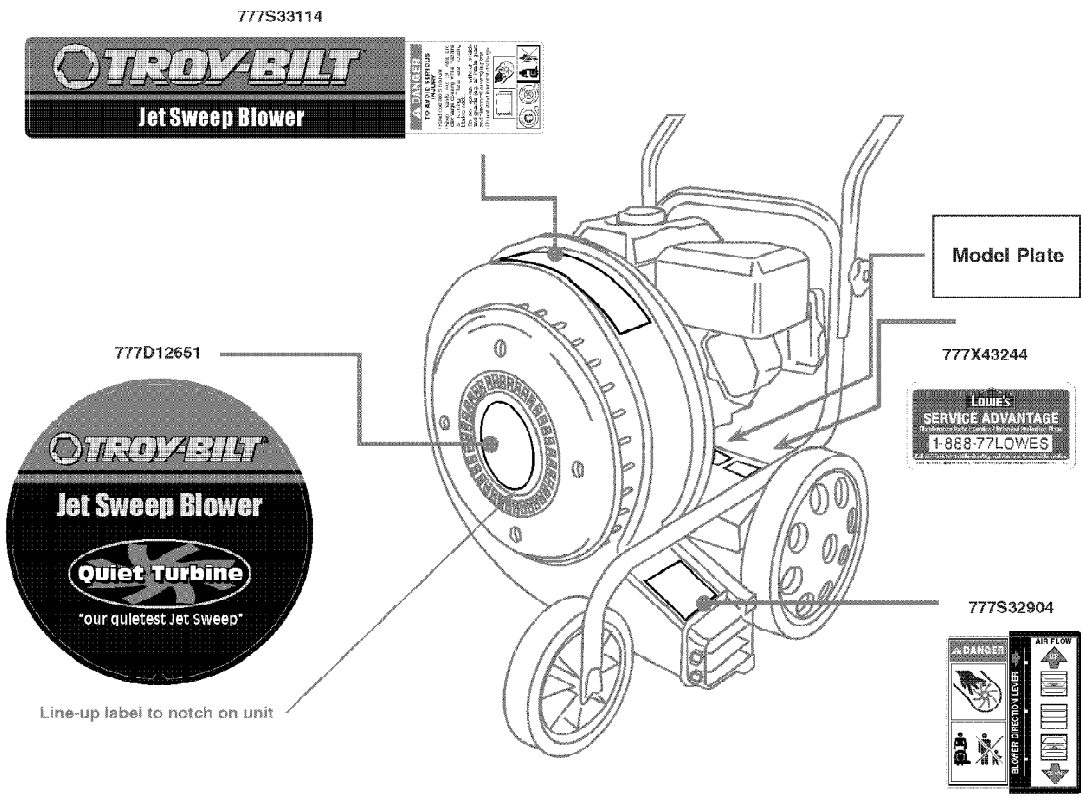

Ref #	Part Number	Qty	S/P/F	Description
1	749-04292-0638	1	/P	Lower Handle Assembly
2	710-04605	1		Hex Screw, 5/16-18 x 1.50
3	710-0487	1	/P	Carriage Screw, 5/16-18 x 2.00
4	720-04072	1	S	Star Knob, 5/16-18
5	720-04091	1		Foam Grip, .970 x 25
6	781-04165-0638	1		Back Plate
7	936-0451	1	/P	Saddle Washer, .320 x .93 x .060
8	749-04291-0638	1		Upper Handle
9	734-04033	1	/P	Wheel, 8 x 2
10	734-04019	1		Wheel, 12"
11	712-04065	1	/P	Flange Lock Nut, 3/8 -16
12	726-0299	1	/P	Push Cap, 1/2"
13	936-0504	1	/P	Wave Washer, .510 x .750 x .017
14	738-0213	1	/P	Shoulder Screw, .498 x 1.445
15	781-04212-0637	1	/P	Guide Plate
16	710-04373A	1		Hex Screw, 12-16 x .75
17	731-05664	1		Blower Cover
18	631-04253	1		Chute Assembly
19	781-04175-0638	1		Chute Plate
20	631-04213	1		Impeler Assembly
21	712-1254	1		Hex Screw, 3/8 -24 x 2.25
22	936-0217	1	/P	Lock Washer, 3/8
23	731-05592	1		Blower Housing
24	681-04067-0638	1	S	Frame
25	710-0654A	1	/P	Sems Screw, 3/8 -16 x 1.000
26	712-04063	1	/P	Flange Lock Nut, 5/16-18
27	781-04181-0638	1		Lever Lever
28	710-0237	1	/P	Hex Bolt, 5/16-24 x .625
29	710-3008	1	/P	Hex Bolt, 5/16-18 x .75
30	712-04035	1		Hex Lock Nut, #8-32
31	712-04064	1	/P	Flange Lock Nut, 1/4-20
32	720-0426	1	/P	Height Adjustment Knob
33	731-05644	1		Louver Plate
34	932-3042	1		Comp. Spring, .515 x .641 x .95
35	736-0242	1	/P	Bell Washer, .340 x .872 x .060
36	738-04222	1		Shoulder Screw, .437 x .50 x 1/4-20
37	738-04223	1		Shoulder Screw, .18 x 4.8 x 8-32

Line-up label to notch on unit

24A-672G066 Jet Sweep Blower (2008)
Label Map

Page 4 of 6

Ref #	Part Number	Qty	S/P/F	Description
777S33114	777S33114	1		LABEL-JETSWEP:TPBLWRHSG:DNGR
777D12651	777D12651	1		LABEL-JTSWP:FRNT:TBILT
777S32904	777S32904	1		LABEL-LOUVER LEVER JET SWEEP
777X43244	N/A	1		LABEL-LOWES:SERVICELBL
777S32905	777S32905	1		LABEL-BLOWER CHUTE