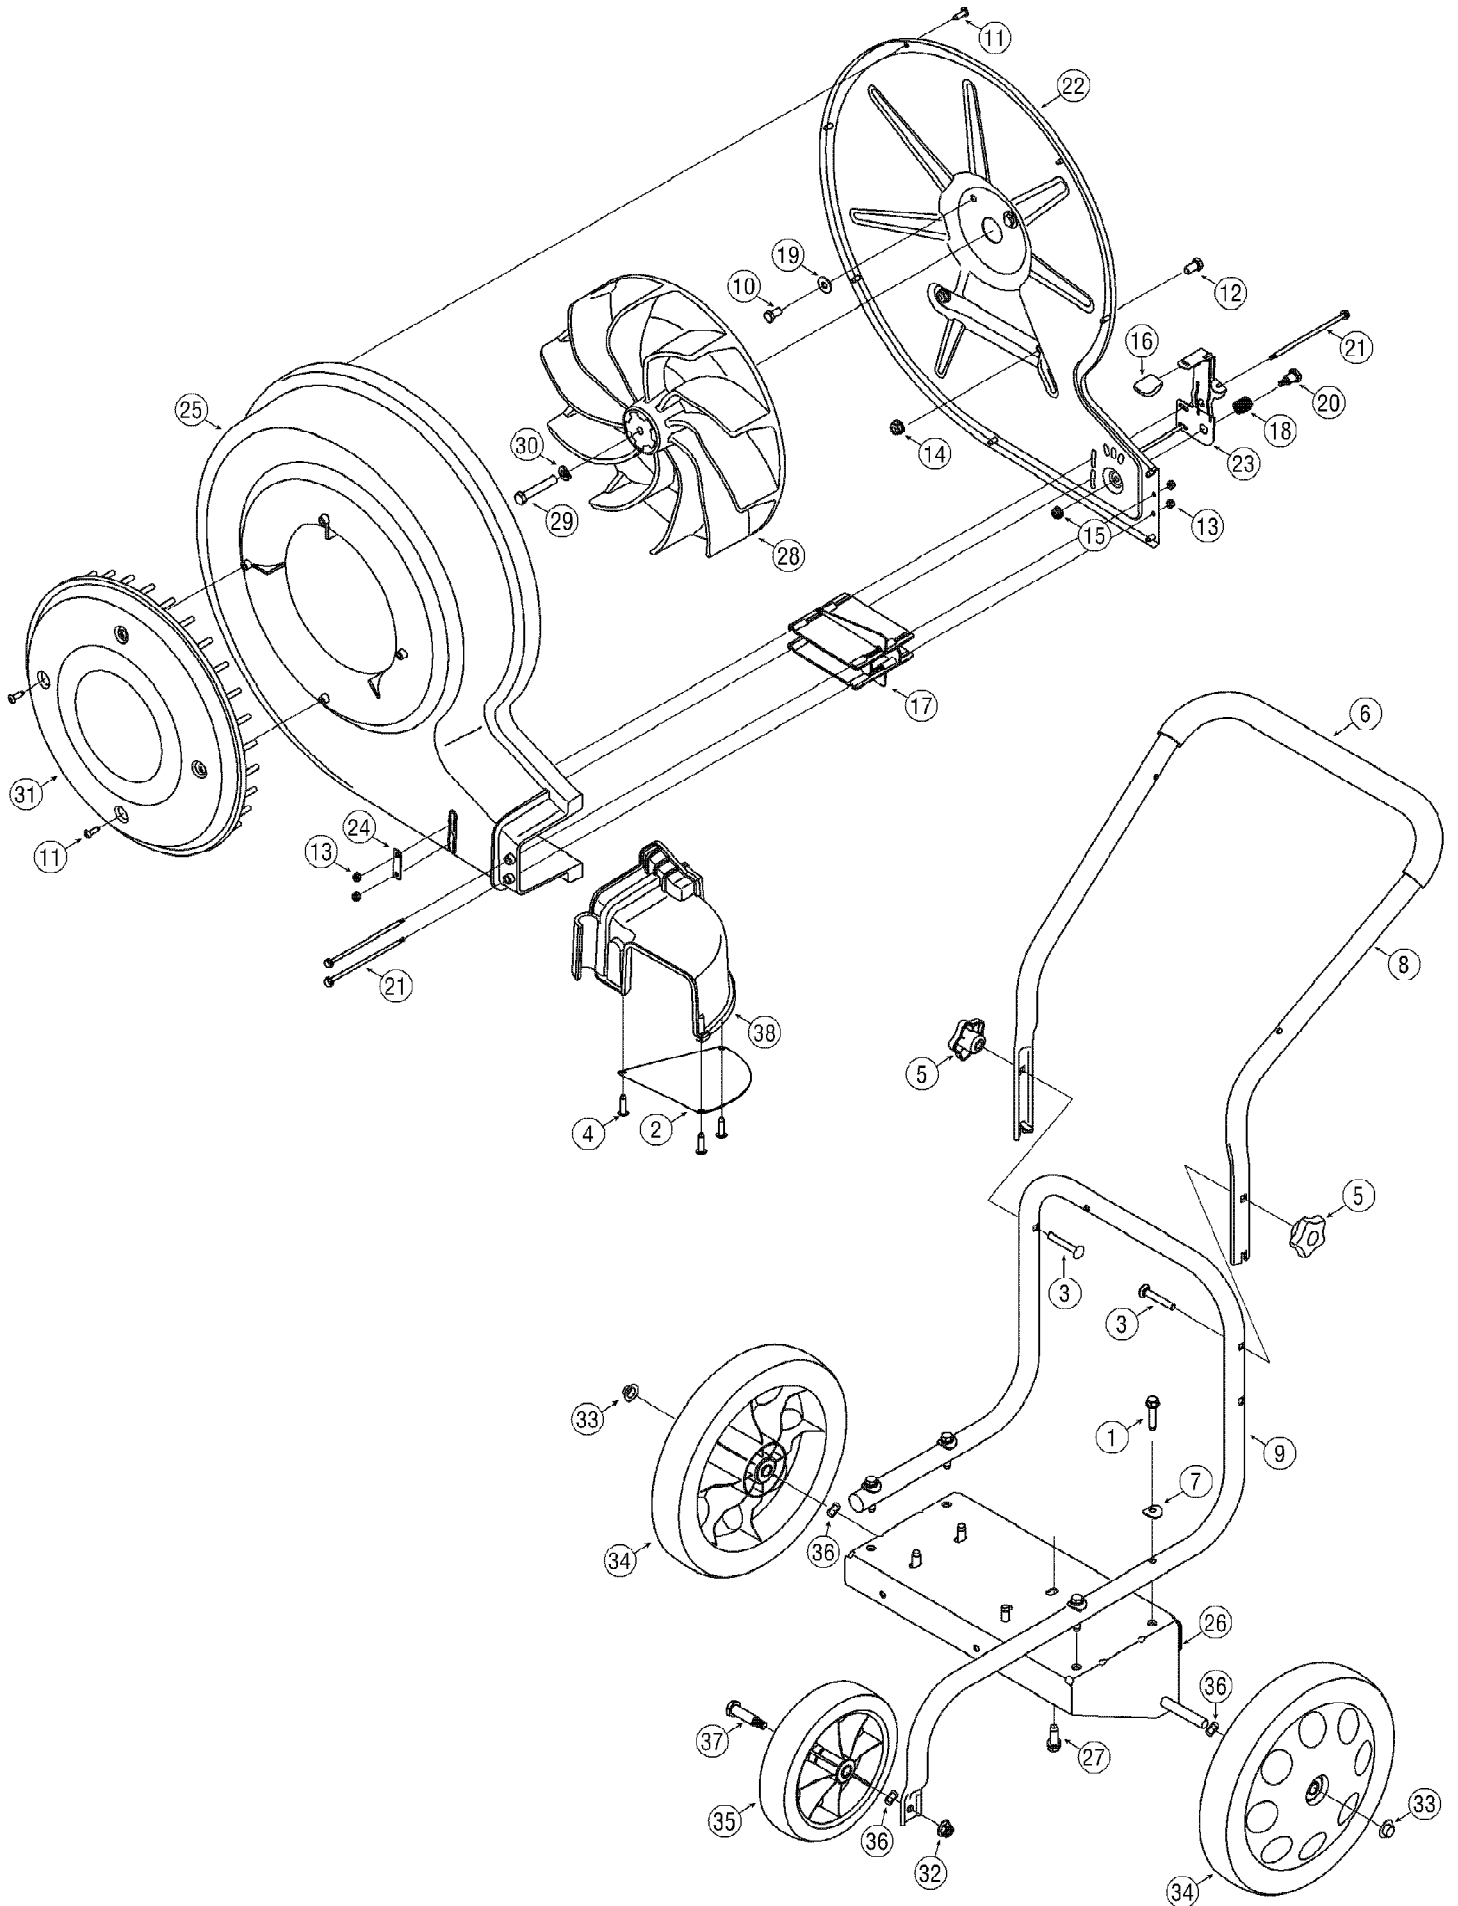

24A-672G066 Jet Sweep Blower (2007)
General Assembly

24A-672G066 Jet Sweep Blower (2007)
General Assembly

Page 2 of 4

Ref #	Part Number	Qty	S/P/F	Description
1	710-04605	1		TT Screw, 5/16-18 x 1.50
2	781-04175	1		Chute Plate
3	710-0487	1	/P	Carriage Screw, 5/16-18 x 2.00
4	710-1220	1	/P	Screw, #12-16 x .750
5	720-04072	1	S	Star Knob
6	720-04091	1		Foam Grip
7	736-0451	1	S	Saddle Washer, .320 x .93 x .060
8	749-04291	1		Upper Handle
9	749-04292	1	S	Lower Handle
10	710-0237	1	/P	Screw, 5/16-24 x .625
11	710-04705	1		Screw, #12-16 x .750
12	710-3008	1	/P	Screw, 5/16-18 x .75
13	712-04035	1		Hexlock Nut, #8-32
14	712-04063	1	/P	Flange Lock Nut, 5/16-18
15	712-04064	1	/P	Flange Lock Nut, 1/4-20
16	720-0426	1	/P	Knob
17	731-05644	1		Louver Plate
18	732-3042	1		Compr. Sprng., .515 x .641 x .95
19	736-0242	1	/P	Bell Washer, .340 x .872 x .060
20	738-04222	1		Shoulder Scr., .437 x .13, 1/4-20
21	738-04223	1		Shoulder Scr., .18 x 4.8, 8-32
22	781-04165	1		Back Plate
23	781-04181	1		Louver Lever
24	781-04212	1	S	Louver Guide Plate
25	731-05592	1		Blower Housing
26	681-04067	1	S	Frame Assembly
27	710-0654A	1	/P	TT Screw, 3/8-16 x 1.00
28	631-04213	1		Impeller Assembly
29	710-1254	1	/P	Screw, 3/8-24 x 2.25
30	736-0217	1	S	Washer, Lock, 3/8
31	731-05664	1		Blower Cover
32	712-04065	1	/P	Flange Lock Nut, 3/8-16
33	726-0299	1	/P	Push Cap
34	734-04019	1		Wheel, 12 x 2.125
35	734-04033	1	/P	Wheel, 8 x 2
36	736-0504	1	S	Washer, Wave, .510 x .750 x .017
37	738-0213	1	/P	Shoulder Screw, .498 Dia. X 1.44
38	631-04253	1		Chute Attachment

24A-672G066 Jet Sweep Blower (2007)
Quick Reference

Page 4 of 4

Ref #	Part Number	Qty	S/P/F	Description
	759-3336	1	/P	Spark Plug
	BS-493537S	1	/P	Pre Filter
	BS-491588S	1	/P	Air Filter
	BS-298090S	1	/P	Fuel Filter
	720-04091	1		Foam Grip
	720-0426	1	/P	Height Adjustment Knob
	720-04072	1	S	Handle Knob
	734-04019	1		Wheels
	734-04033	1	/P	Front Caster Wheel
	726-0299	1	/P	Push Cap (Wheel)