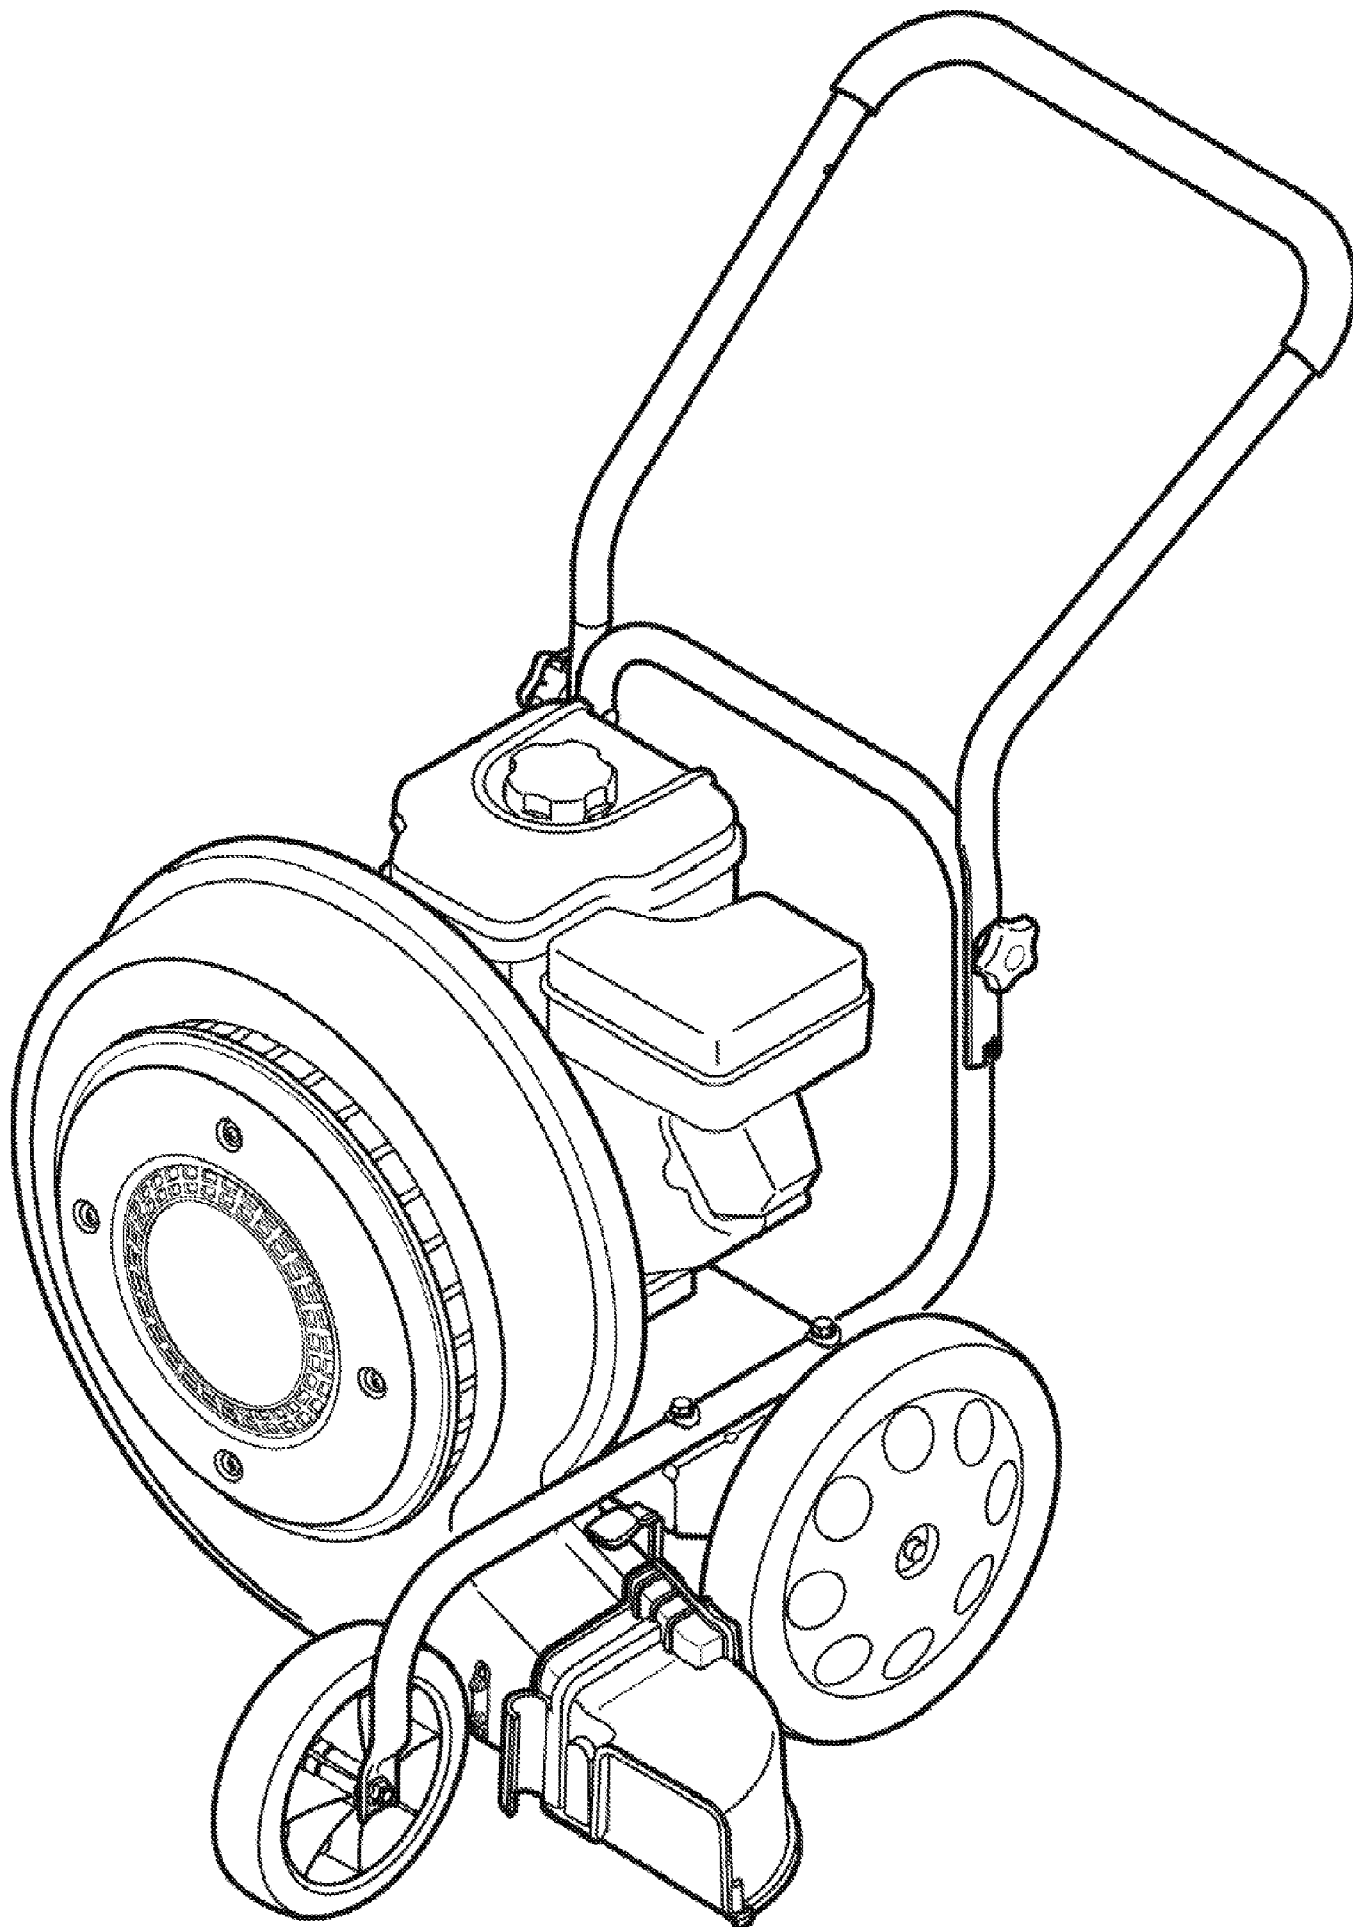

24A-672G066 Jet Sweep Blower (2007)
General Assembly

24A-672G066 Jet Sweep Blower (2007)
General Assembly

Page 2 of 4

Ref #	Part Number	Qty	S/P/F	Description
1	710-04605	1		TT Screw, 5/16-18 x 1.50
2	781-04175	1		Chute Plate
3	710-0487	1	/P	Carriage Screw, 5/16-18 x 2.00
4	710-1220	1	/P	Screw, #12-16 x .750
5	720-04072	1	S	Star Knob
6	720-04091	1		Foam Grip
7	736-0451	1	S	Saddle Washer, .320 x .93 x .060
8	749-04291	1		Upper Handle
9	749-04292	1	S	Lower Handle
10	710-0237	1	/P	Screw, 5/16-24 x .625
11	710-04705	1		Screw, #12-16 x .750
12	710-3008	1	/P	Screw, 5/16-18 x .75
13	712-04035	1		Hexlock Nut, #8-32
14	712-04063	1	/P	Flange Lock Nut, 5/16-18
15	712-04064	1	/P	Flange Lock Nut, 1/4-20
16	720-0426	1	/P	Knob
17	731-05644	1		Louver Plate
18	732-3042	1		Compr. Sprng., .515 x .641 x .95
19	736-0242	1	/P	Bell Washer, .340 x .872 x .060
20	738-04222	1		Shoulder Scr., .437 x .13, 1/4-20
21	738-04223	1		Shoulder Scr., .18 x 4.8, 8-32
22	781-04165	1		Back Plate
23	781-04181	1		Louver Lever
24	781-04212	1	S	Louver Guide Plate
25	731-05592	1		Blower Housing
26	681-04067	1	S	Frame Assembly
27	710-0654A	1	/P	TT Screw, 3/8-16 x 1.00
28	631-04213	1		Impeller Assembly
29	710-1254	1	/P	Screw, 3/8-24 x 2.25
30	736-0217	1	S	Washer, Lock, 3/8
31	731-05664	1		Blower Cover
32	712-04065	1	/P	Flange Lock Nut, 3/8-16
33	726-0299	1	/P	Push Cap
34	734-04019	1		Wheel, 12 x 2.125
35	734-04033	1	/P	Wheel, 8 x 2
36	736-0504	1	S	Washer, Wave, .510 x .750 x .017
37	738-0213	1	/P	Shoulder Screw, .498 Dia. X 1.44
38	631-04253	1		Chute Attachment

24A-672G066 Jet Sweep Blower (2007)
Quick Reference

Page 4 of 4

Ref #	Part Number	Qty	S/P/F	Description
	759-3336	1	/P	Spark Plug
	BS-493537S	1	/P	Pre Filter
	BS-491588S	1	/P	Air Filter
	BS-298090S	1	/P	Fuel Filter
	720-04091	1		Foam Grip
	720-0426	1	/P	Height Adjustment Knob
	720-04072	1	S	Handle Knob
	734-04019	1		Wheels
	734-04033	1	/P	Front Caster Wheel
	726-0299	1	/P	Push Cap (Wheel)